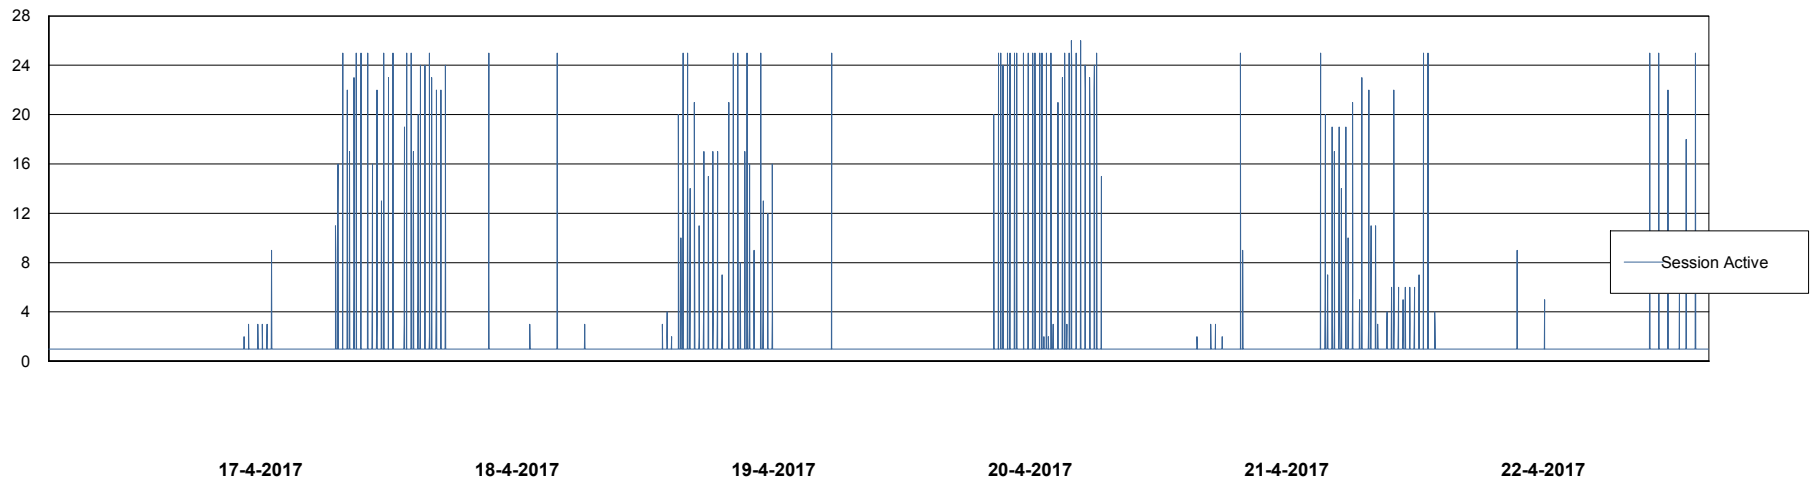

Database Performance CLODB_Standby

DB Processes Max 500
DB Sessions Max 792