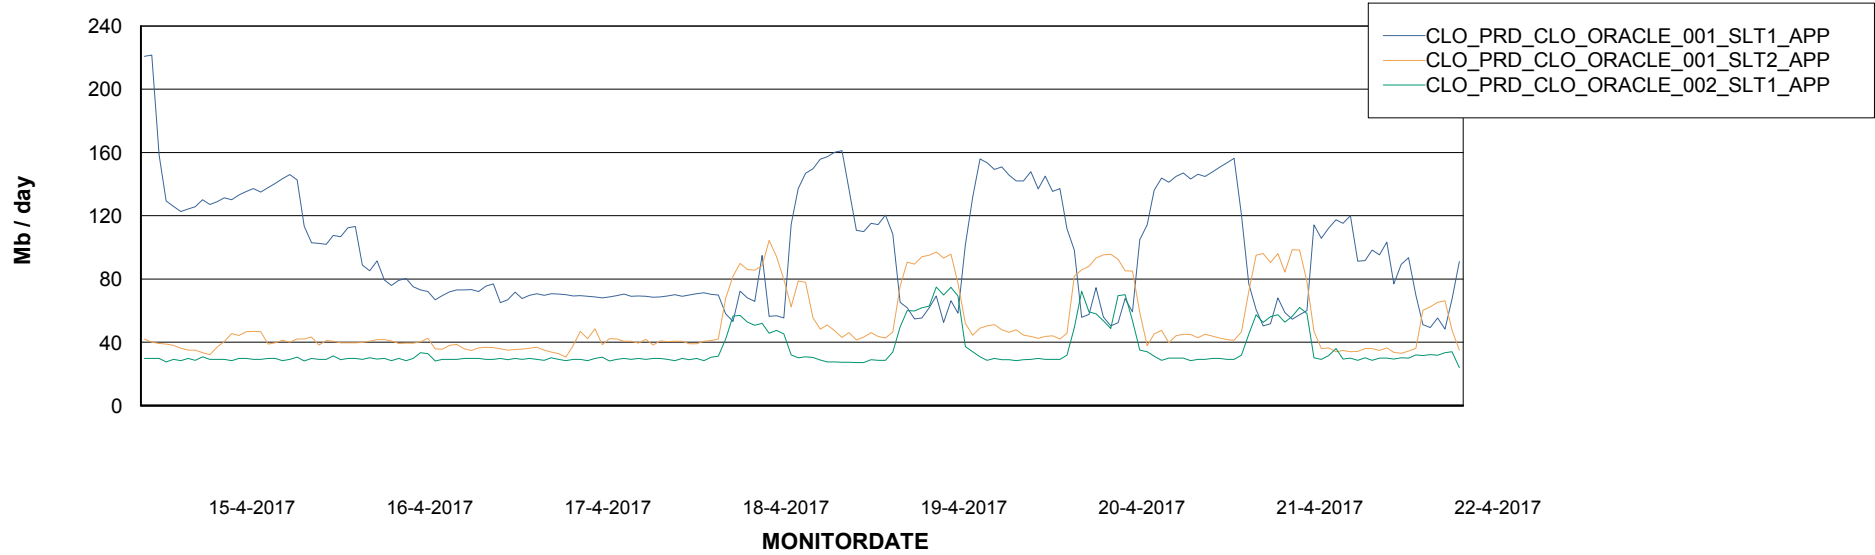

ABSSolute Application Server Services

Avg memory used per ABS Server Service