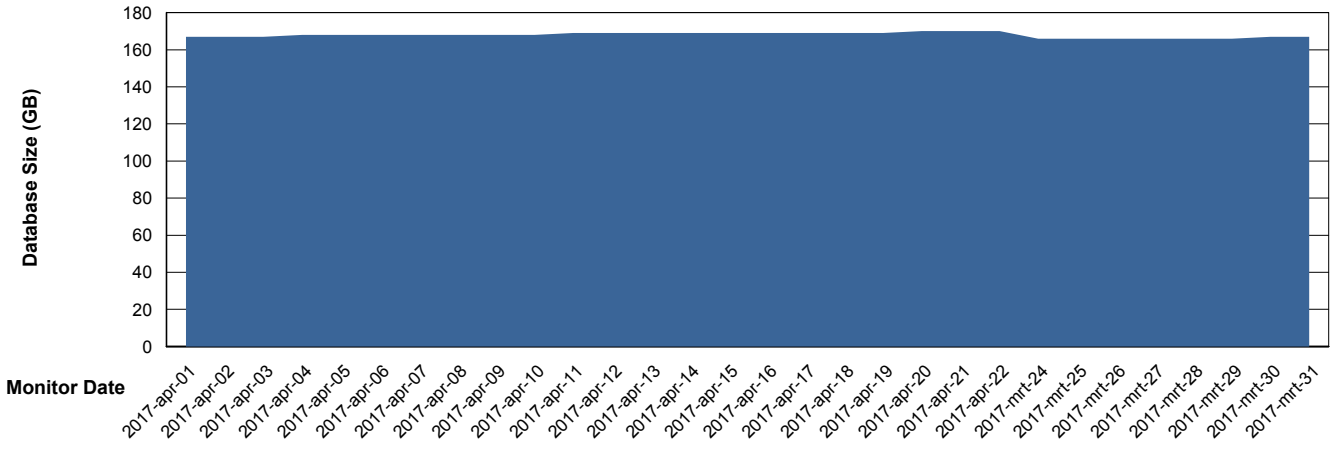

Database Performance CLODB_Standby

DB Processes Max 500
DB Sessions Max 792

Weekly SLA Customer Report

Customer CLO Production
 Database ID 38

DATABASE SIZE CLODB_Production

Database growth over last month