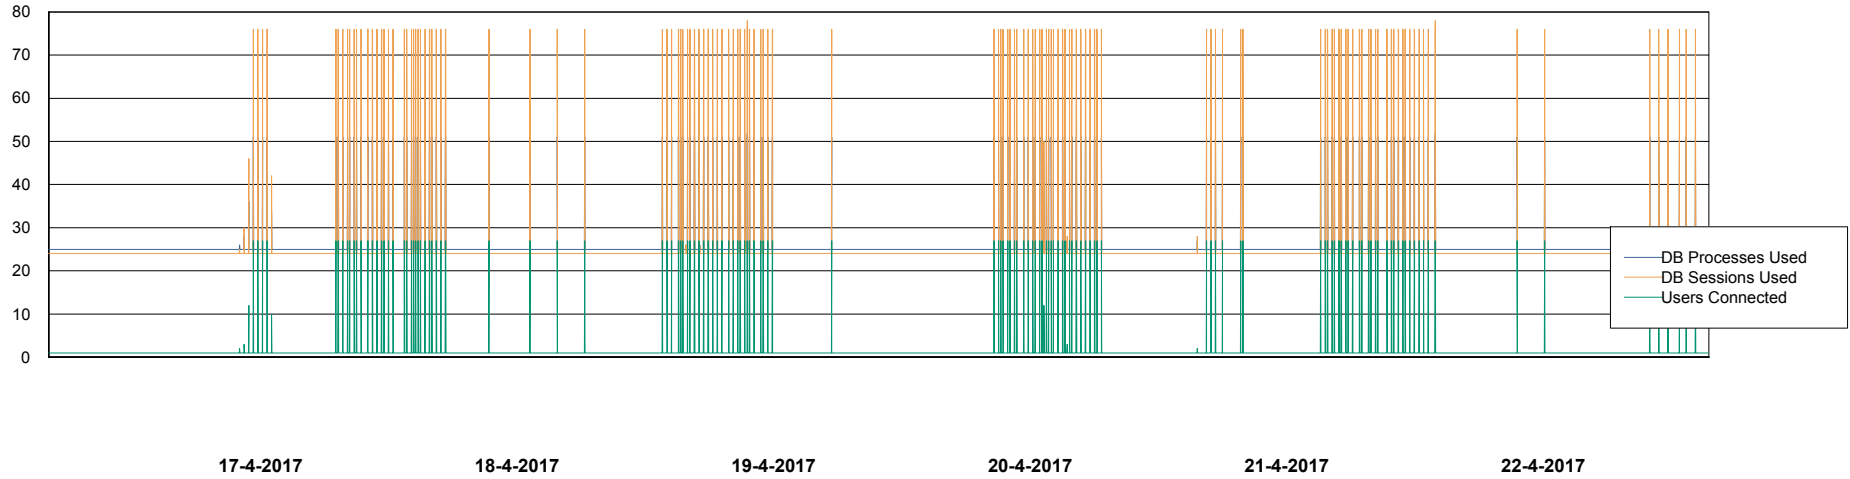

Database Performance CLODB_Standby

DB Processes Max 500
DB Sessions Max 792