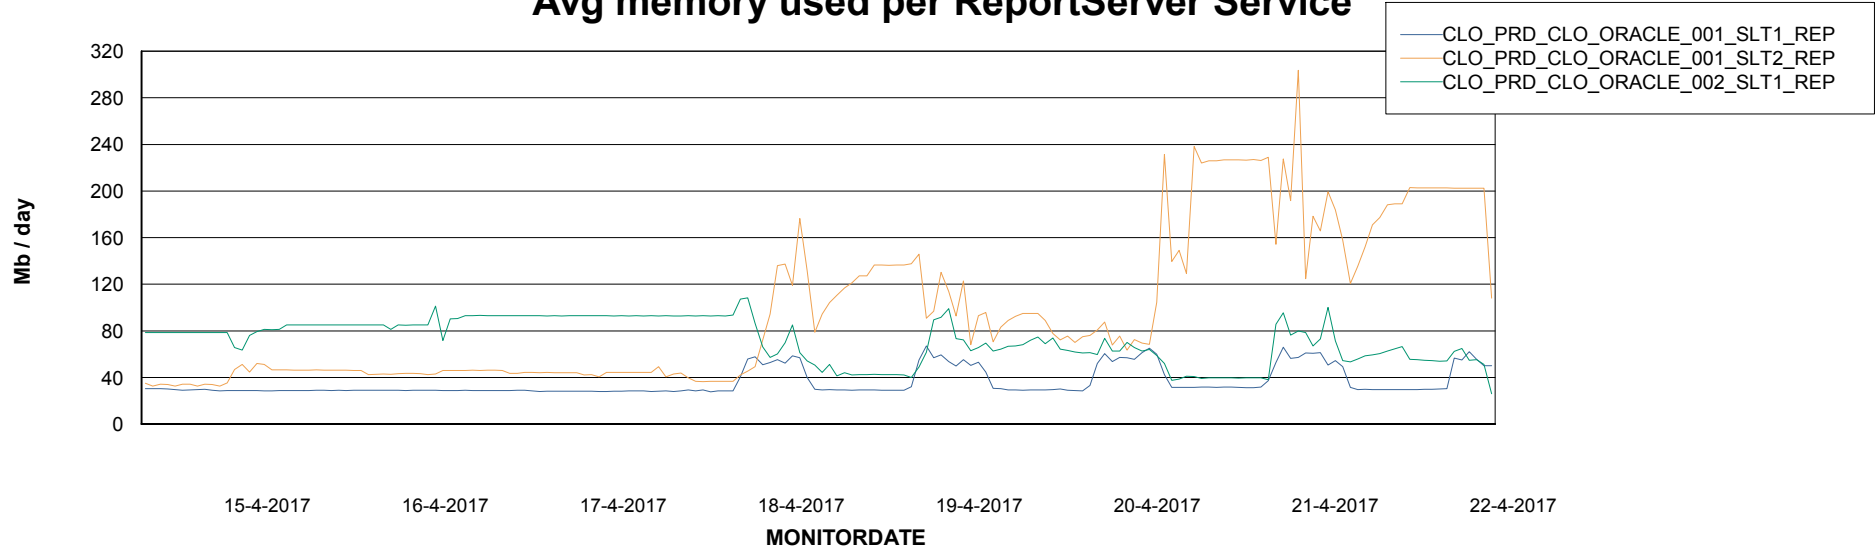

Avg memory used per ABS Server Service

Avg users per day per ABS server

Weekly SLA Customer Report

Customer CLO Production
Database ID 38

ABSSolute Application ReportServer Services

Avg memory used per ReportServer Service