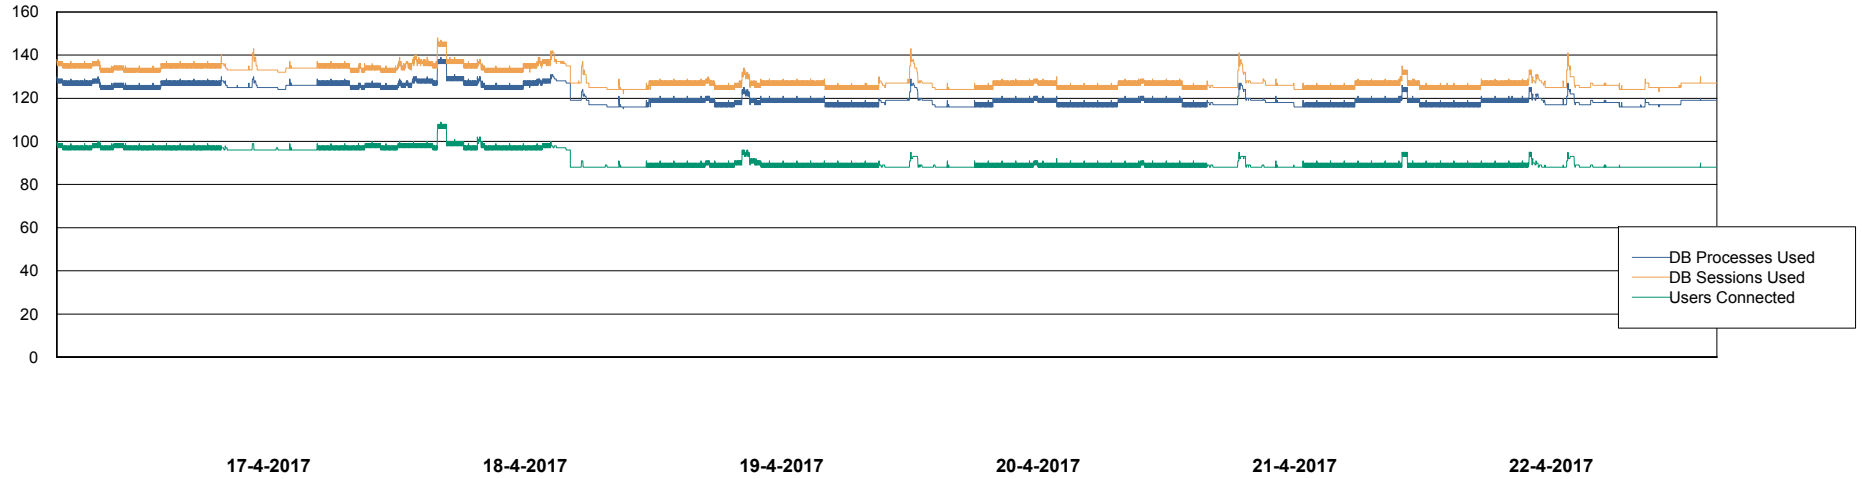

Harddisk Usage CIW_PRD_ORACLE2

	Free disk space on c: (%)	Total disk space on c: (Gb)	Free disk space on d: (%)	Total disk space on d: (Gb)	Free disk space on e: (%)	Total disk space on e: (Gb)
22-4-2017	58	555	98	558	76	558
21-4-2017	58	555	98	558	76	558
20-4-2017	58	555	98	558	76	558
19-4-2017	58	555	98	558	76	558
18-4-2017	58	555	98	558	76	558
17-4-2017	58	555	98	558	76	558
16-4-2017	58	555	98	558	76	558

Weekly SLA Customer Report

Customer CIW Production
Database ID 45

Database Performance CIWDB_Production

DB Processes Max 150
DB Sessions Max 248

Weekly SLA Customer Report

Customer CIW Production
Database ID 45