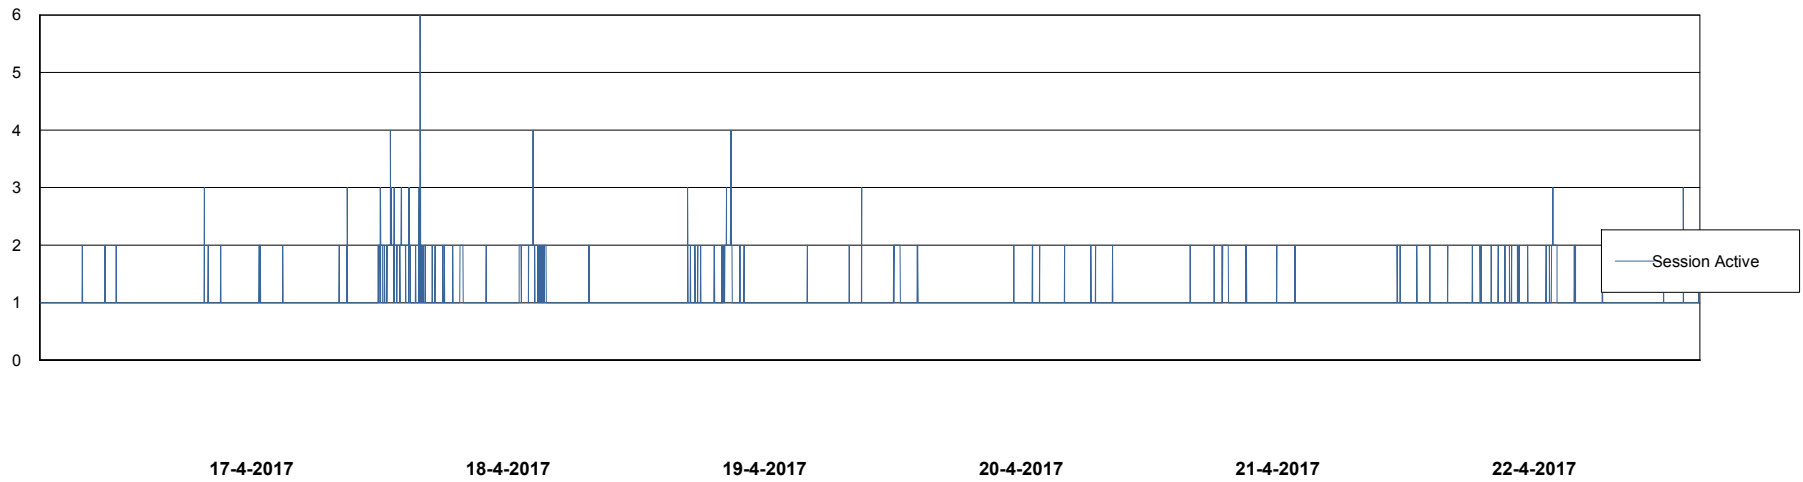

Harddisk Usage CIW_PRD_ORACLE2

	Free disk space on c: (%)	Total disk space on c: (Gb)	Free disk space on d: (%)	Total disk space on d: (Gb)	Free disk space on e: (%)	Total disk space on e: (Gb)
22-4-2017	58	555	98	558	76	558
21-4-2017	58	555	98	558	76	558
20-4-2017	58	555	98	558	76	558
19-4-2017	58	555	98	558	76	558
18-4-2017	58	555	98	558	76	558
17-4-2017	58	555	98	558	76	558
16-4-2017	58	555	98	558	76	558

Weekly SLA Customer Report

Customer CIW Production
Database ID 45

Database Performance CIWDB_Production

DB Processes Max 150
DB Sessions Max 248

Weekly SLA Customer Report

Customer CIW Production
Database ID 45