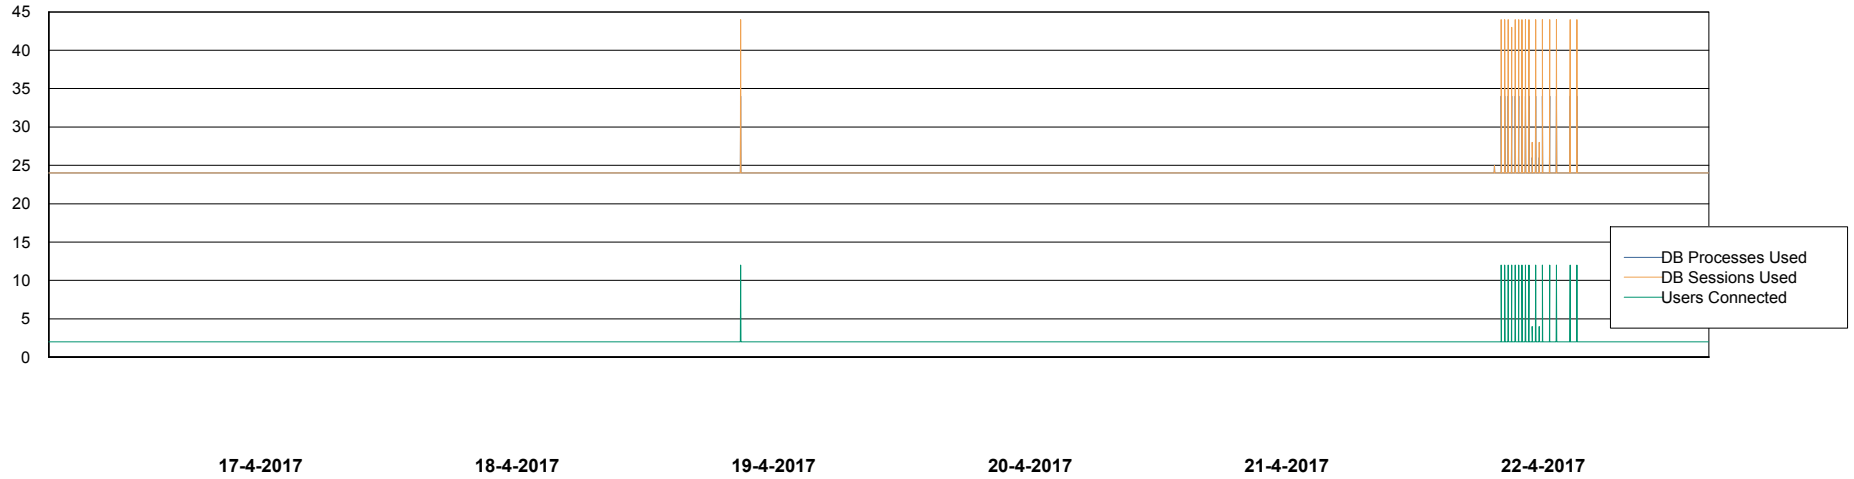

Weekly SLA Customer Report

Customer CIW Production
Database ID 45

Database Performance CIWDB_Production

DB Processes Max 150
DB Sessions Max 248

Weekly SLA Customer Report

Customer CIW Production
Database ID 45

Database Performance CIWDB_Standby

DB Processes Max 150
DB Sessions Max 248

Weekly SLA Customer Report

Customer CIW Production
 Database ID 45

DATABASE SIZE CIWDB_Production

Database growth over last month