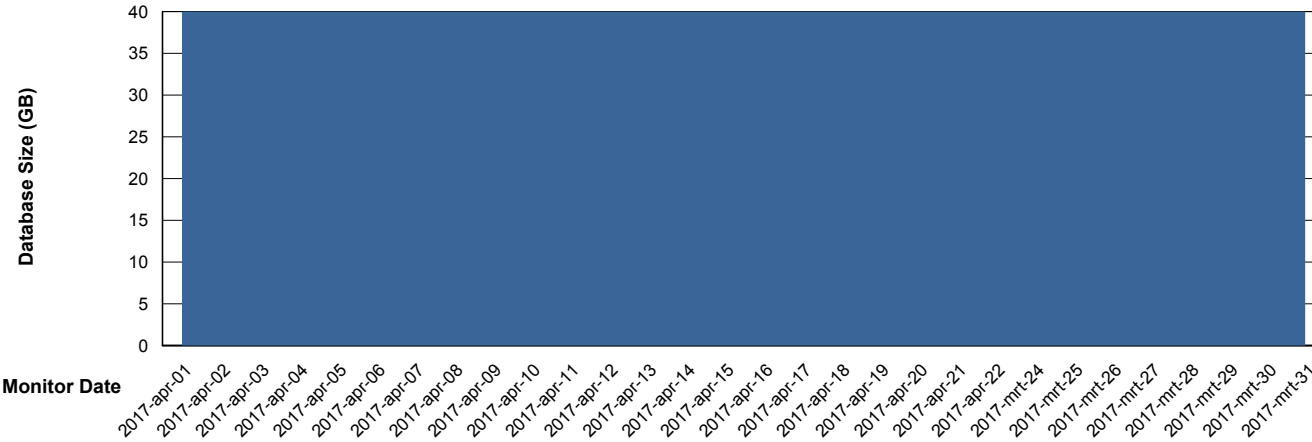

Database Performance CIWDB_Standby

DB Processes Max 150
DB Sessions Max 248

Weekly SLA Customer Report

Customer CIW Production
 Database ID 45

DATABASE SIZE CIWDB_Production

Database growth over last month

Database Tablespace CIWDB_Production

Date	Tablespace Name	Filesize (Gb)	Usedsize (Gb)	Percentage free
22-4-2017	ABSDATA	44	37	16
	INDX	4	3	25
21-4-2017	ABSDATA	44	37	16
	INDX	4	3	25
20-4-2017	ABSDATA	44	37	16
	INDX	4	3	25
19-4-2017	ABSDATA	44	37	16
	INDX	4	3	25
18-4-2017	ABSDATA	44	37	16
	INDX	4	3	25
17-4-2017	ABSDATA	44	37	16
	INDX	4	3	25
16-4-2017	ABSDATA	44	37	16
	INDX	4	3	25