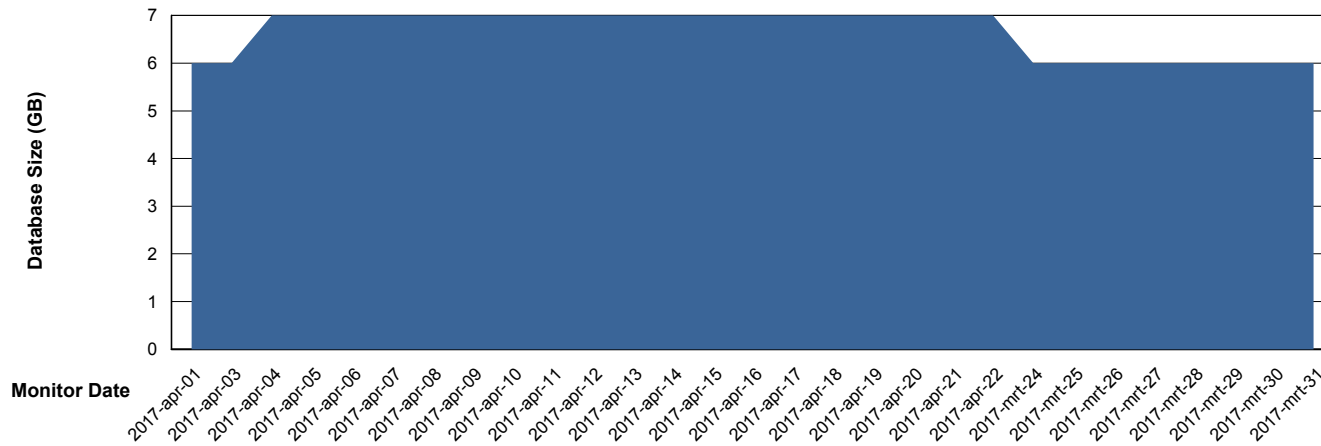

Weekly SLA Customer Report

Customer BGG_Production
Database ID 58

DATABASE SIZE BGGDB_BI

Database growth over last month

DATABASE SIZE BGGDB_Production

Database growth over last month

Weekly SLA Customer Report