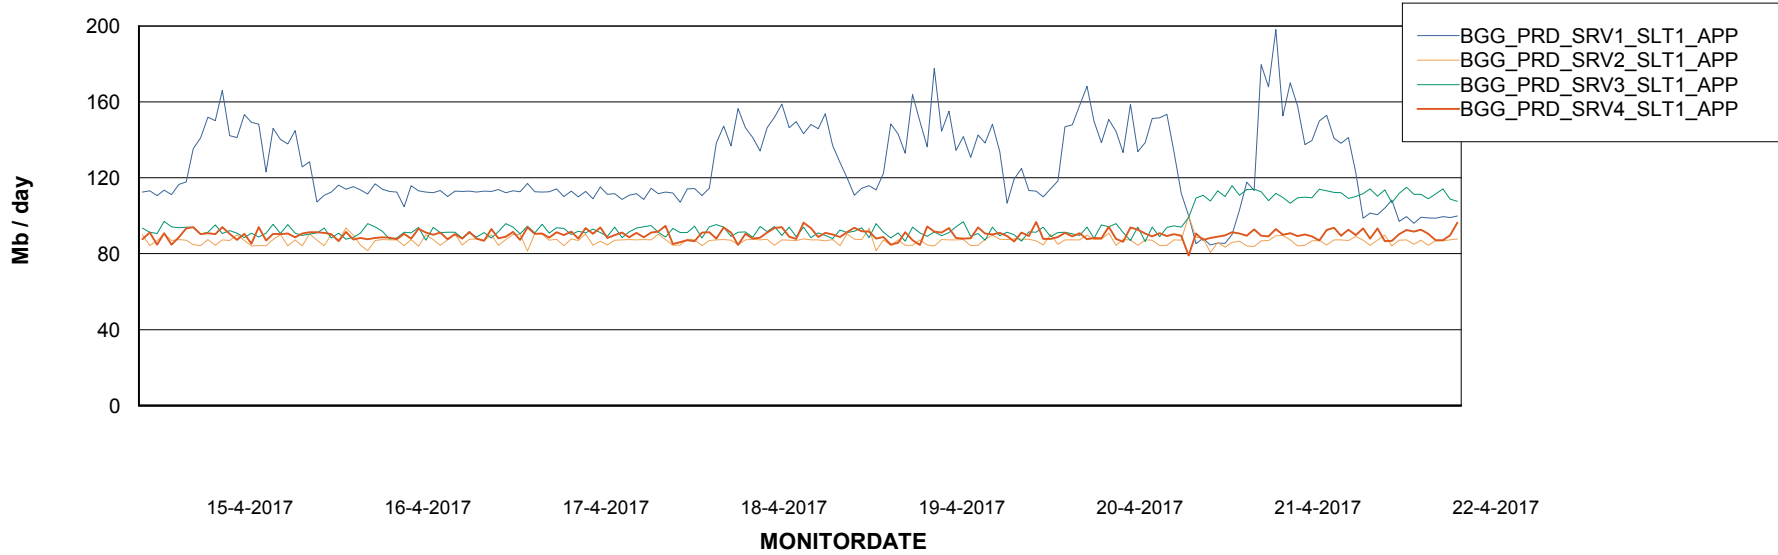

Standby Database Health BGG_Production

Recovery lag for last 7 days

Weekly SLA Customer Report

Customer BGG_Production
Database ID 58

ABSSolute Application Server Services

Avg memory used per ABS Server Service