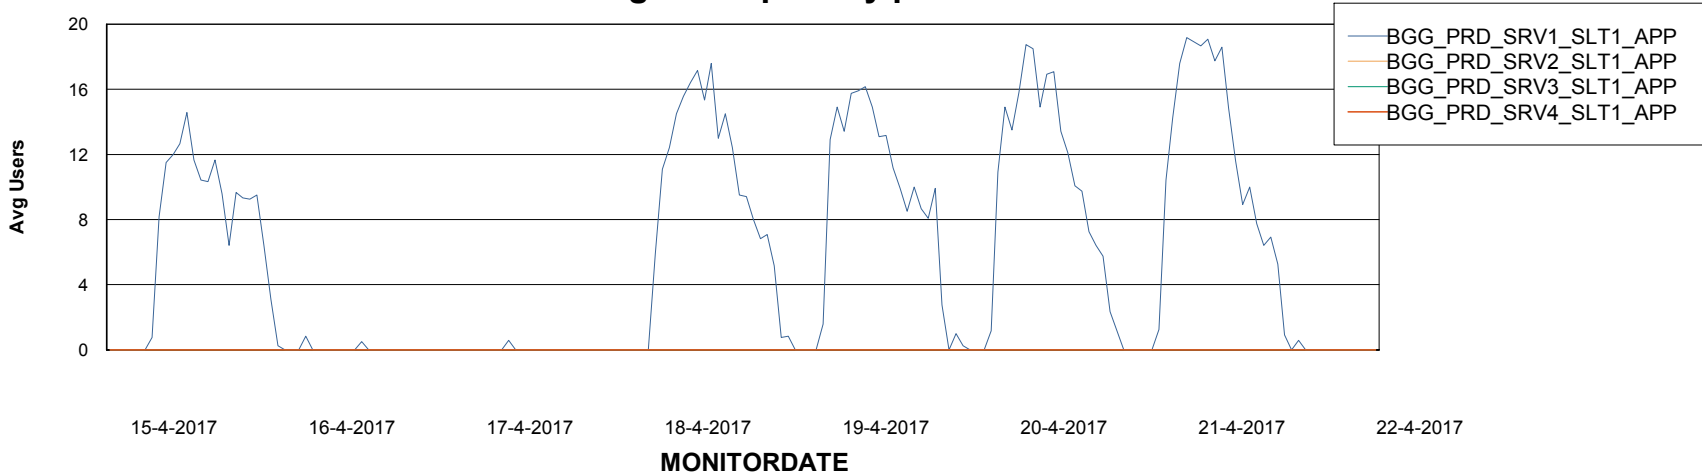

Avg users per day per ABS server