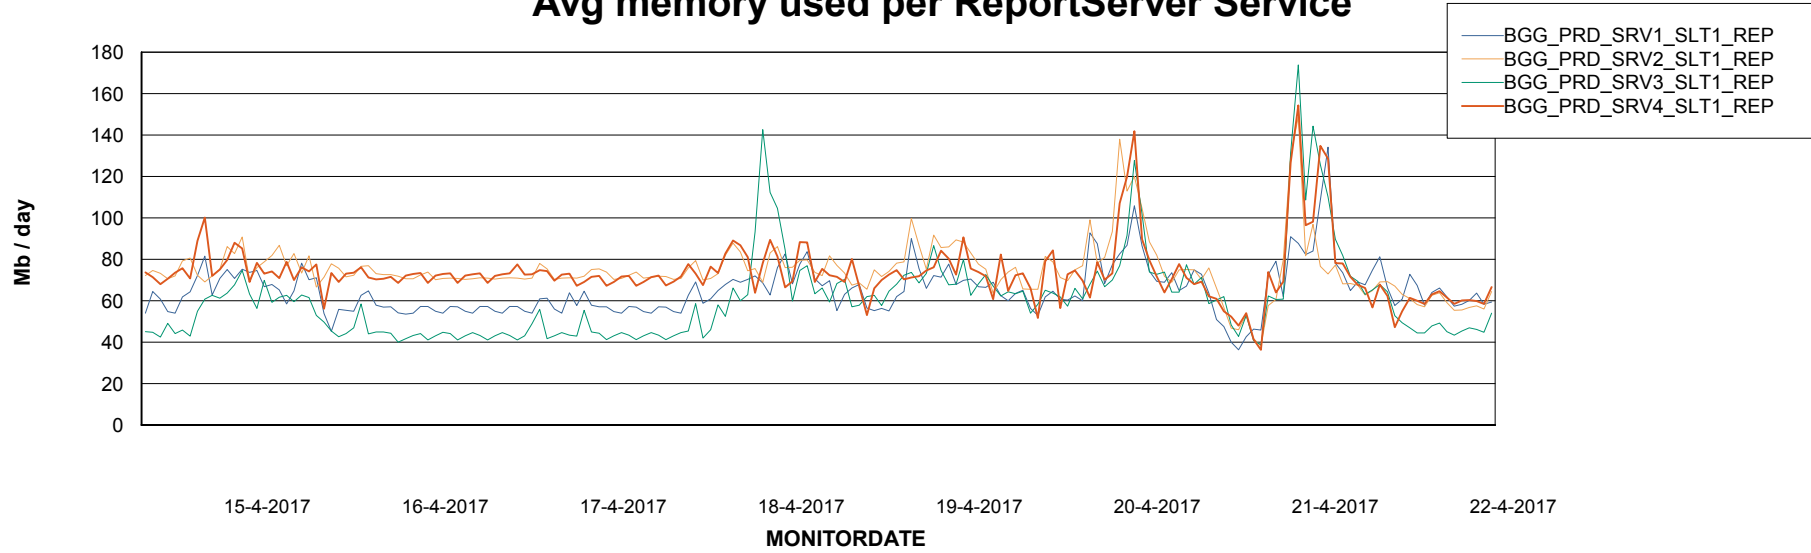

Avg users per day per ABS server

Weekly SLA Customer Report

Customer BGG_Production
Database ID 58

ABSSolute Application ReportServer Services

Avg memory used per ReportServer Service

Weekly SLA Customer Report