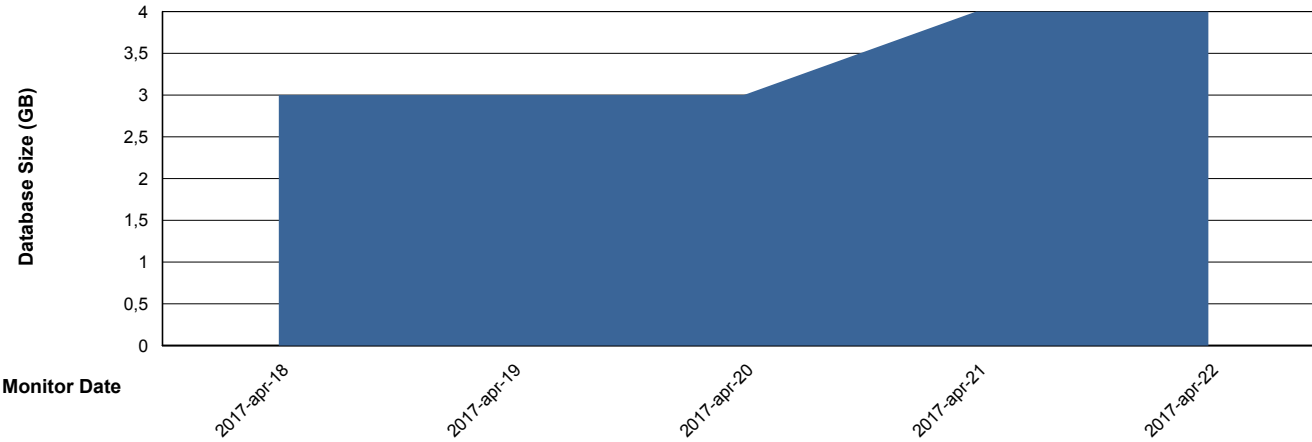

Database Performance BGGDB_Production

DB Processes Max 300
DB Sessions Max 474

Weekly SLA Customer Report

Customer BGG_Production
Database ID 58

Database Performance BGGDB_Standby

DB Processes Max 300
DB Sessions Max 474

Weekly SLA Customer Report

Customer BGG_Production
Database ID 58

DATABASE SIZE BGGDB_BI

Database growth over last month

DATABASE SIZE BGGDB_Production

Database growth over last month

Weekly SLA Customer Report