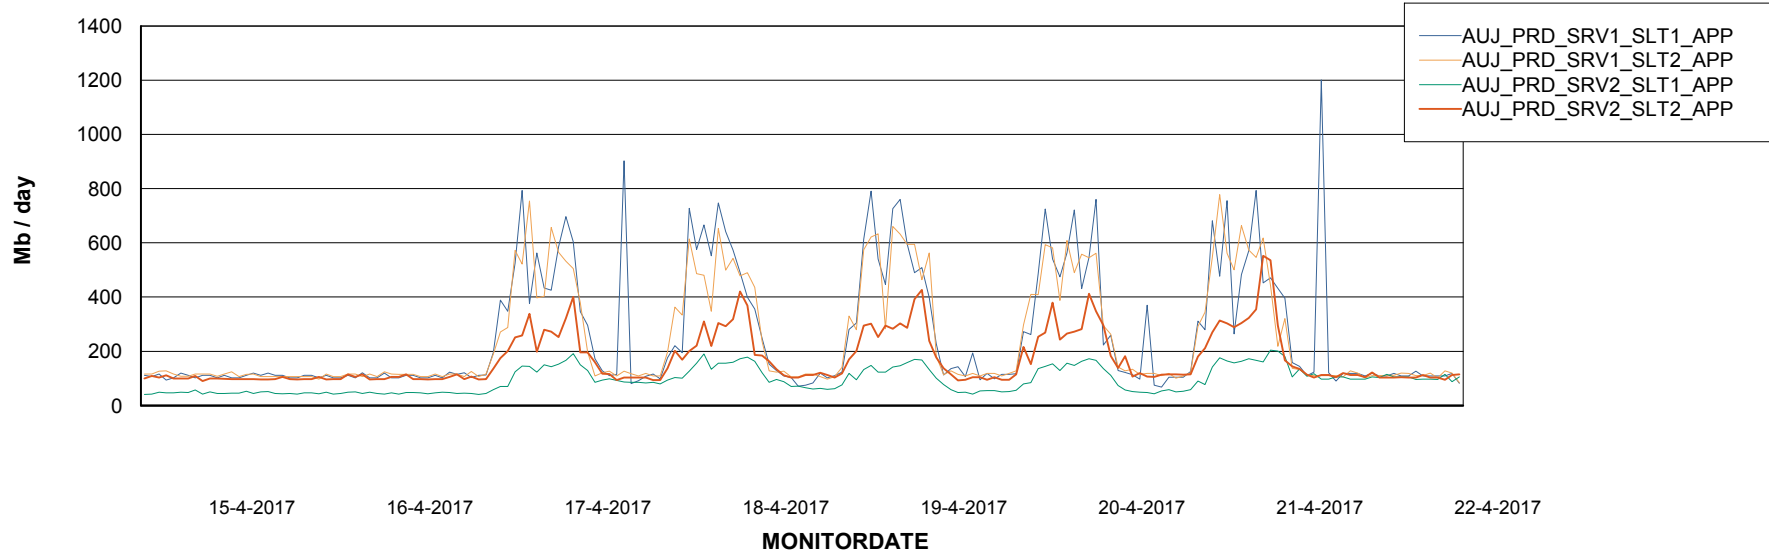

Standby Database Health AUJ_Production

Recovery lag for last 7 days

Weekly SLA Customer Report

Customer AUJ_Production
Database ID 41

ABSSolute Application Server Services

Avg memory used per ABS Server Service