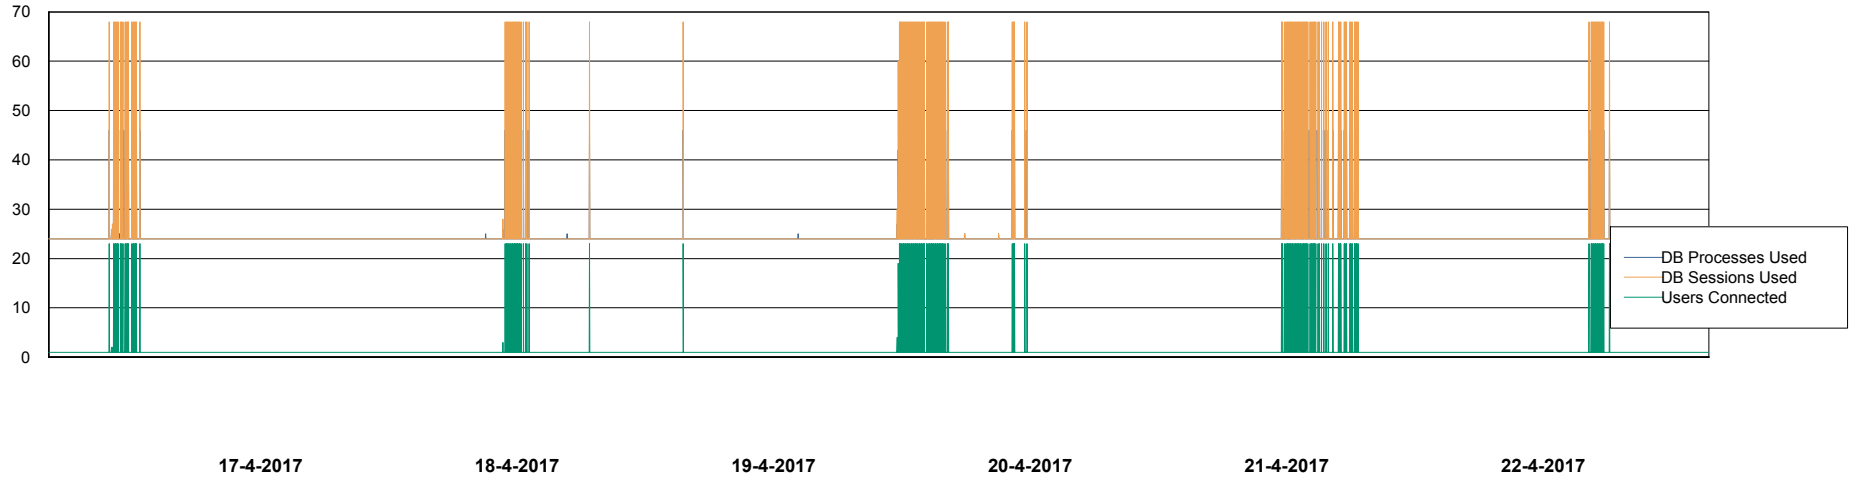

Database Performance AUJ_DB5_Standby

DB Processes Max 300
DB Sessions Max 480