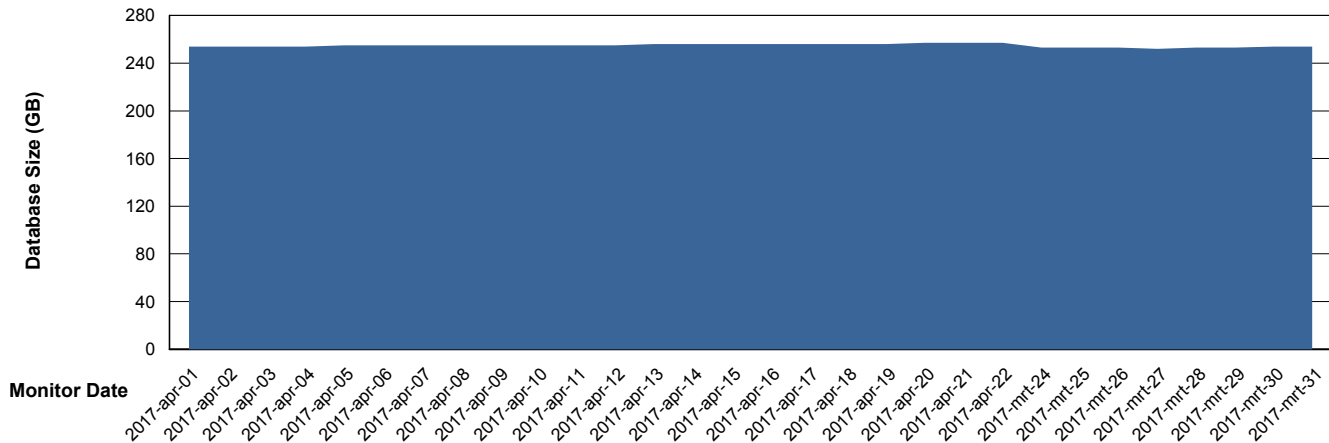

DATABASE SIZE AUJDB_BI

Database growth over last month