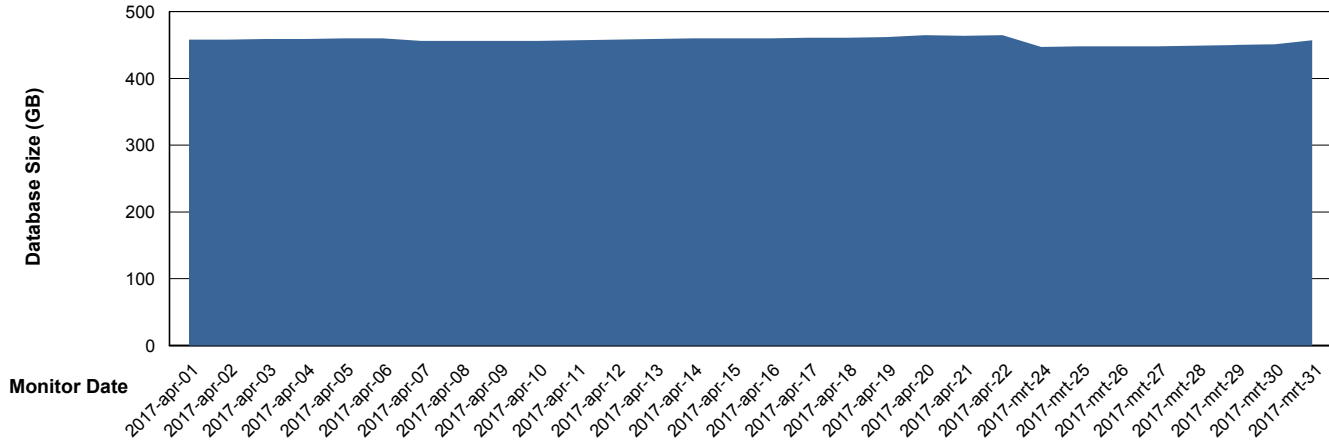

DATABASE SIZE AUJ_DB4_Primary

Database growth over last month