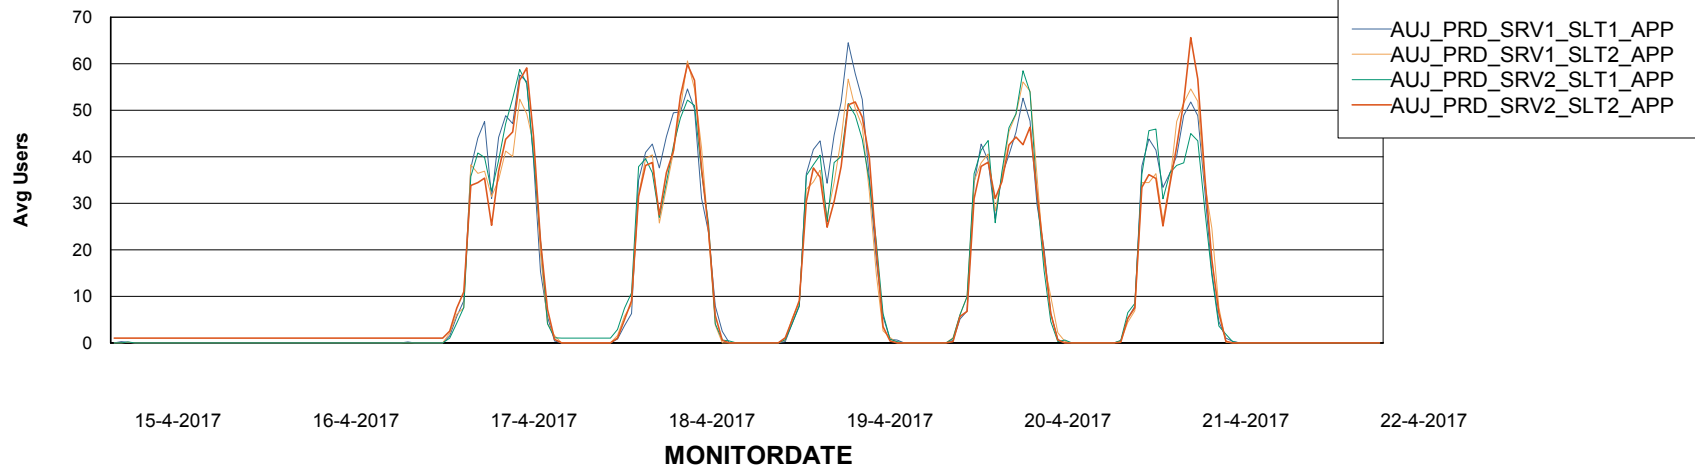

Avg users per day per ABS server