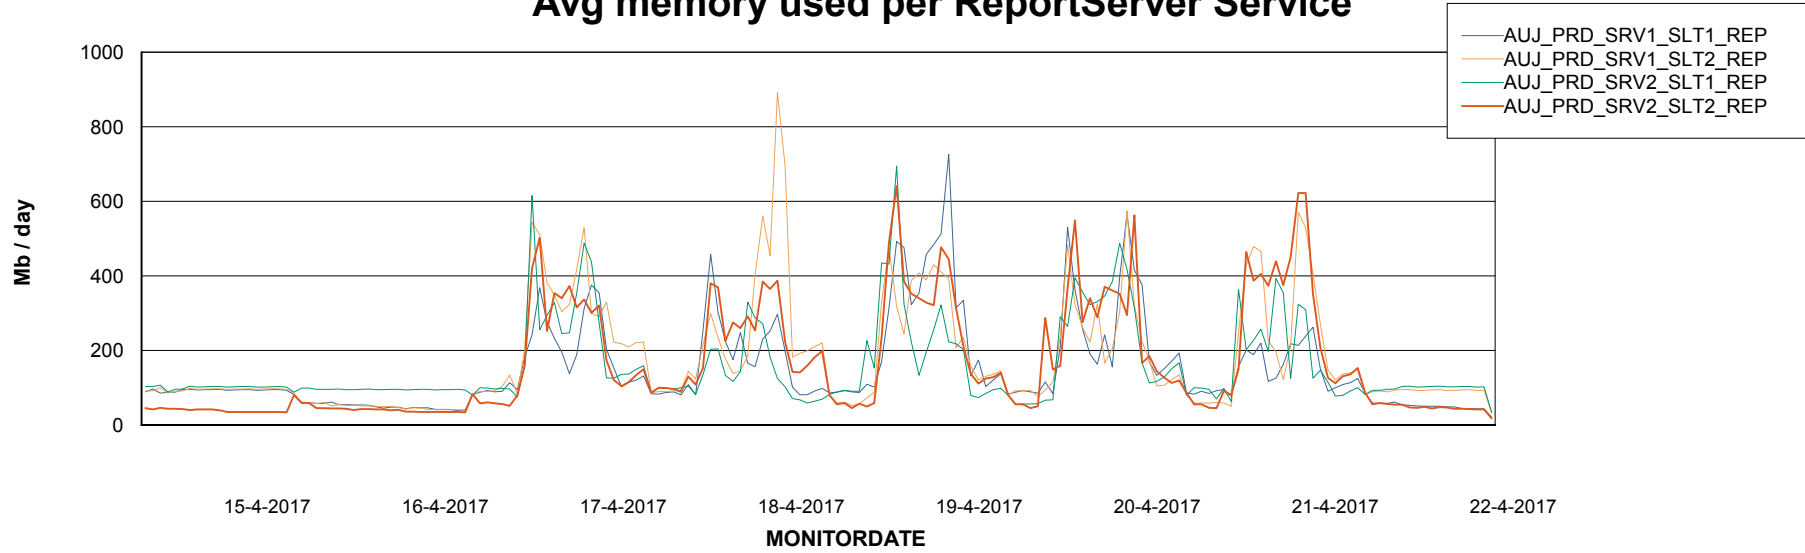

Avg users per day per ABS server

Weekly SLA Customer Report

Customer AUJ_Production
Database ID 41

ABSSolute Application ReportServer Services

Avg memory used per ReportServer Service

Weekly SLA Customer Report