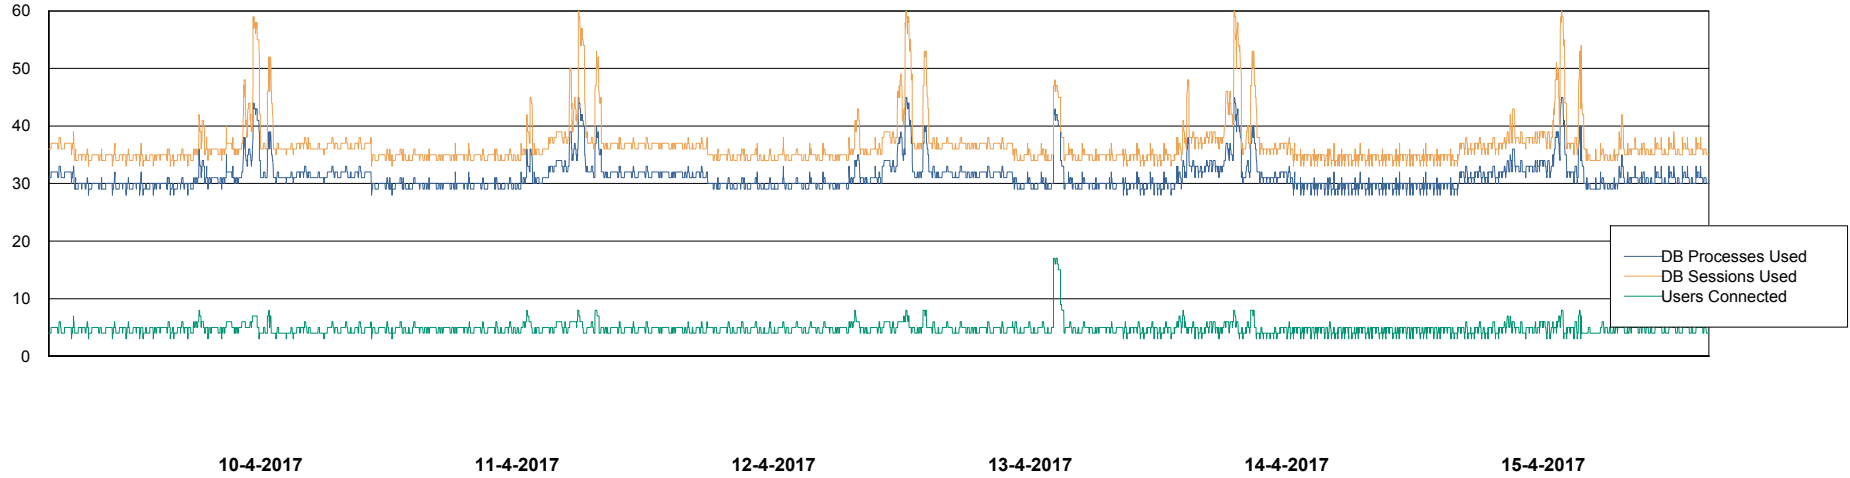

Database Performance VOSBIDB_Production

DB Processes Max 500
DB Sessions Max 772