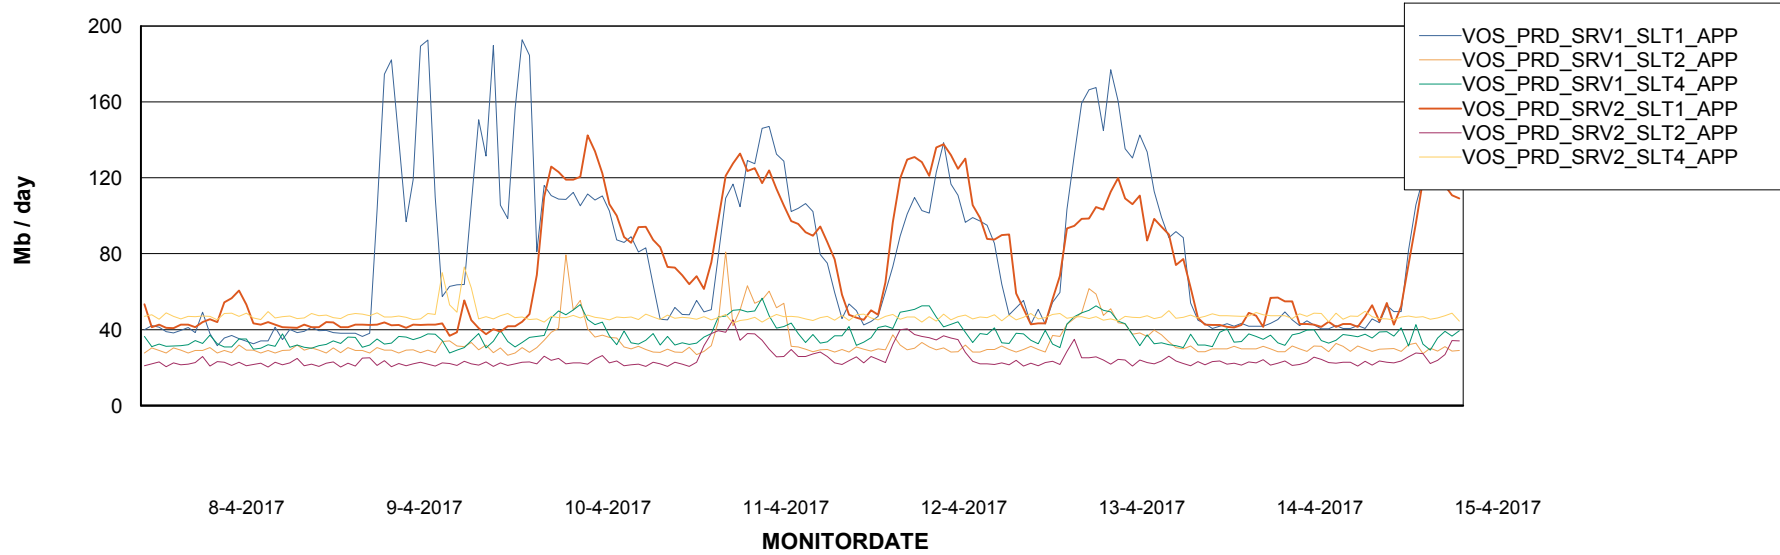

ABSSolute Application Server Services

Avg memory used per ABS Server Service