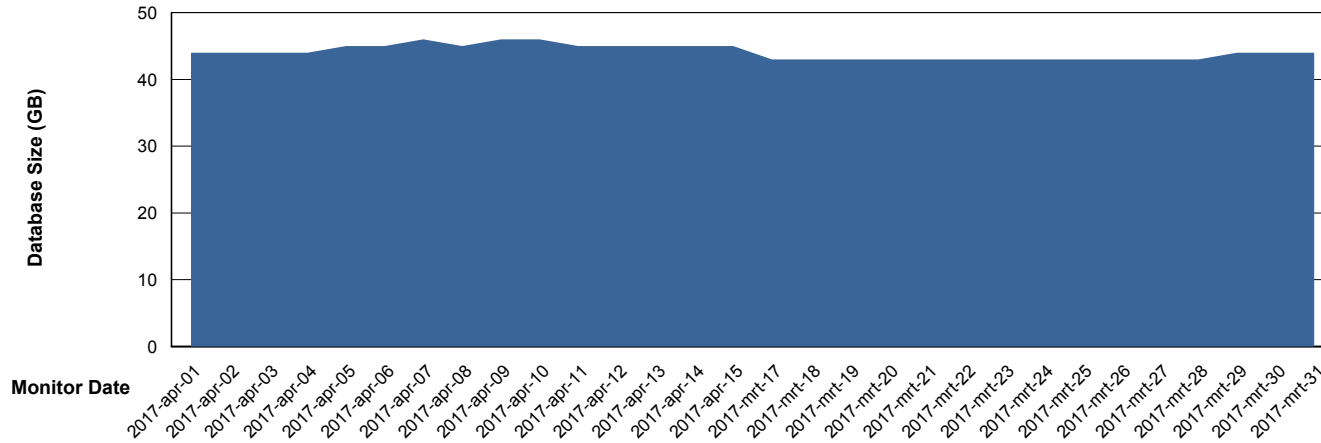

Database Performance VOSDB_Production

DB Processes Max 200
DB Sessions Max 322

Weekly SLA Customer Report

Customer VOS_Production
Database ID 68

DATABASE SIZE VOSBIDB_Production

Database growth over last month