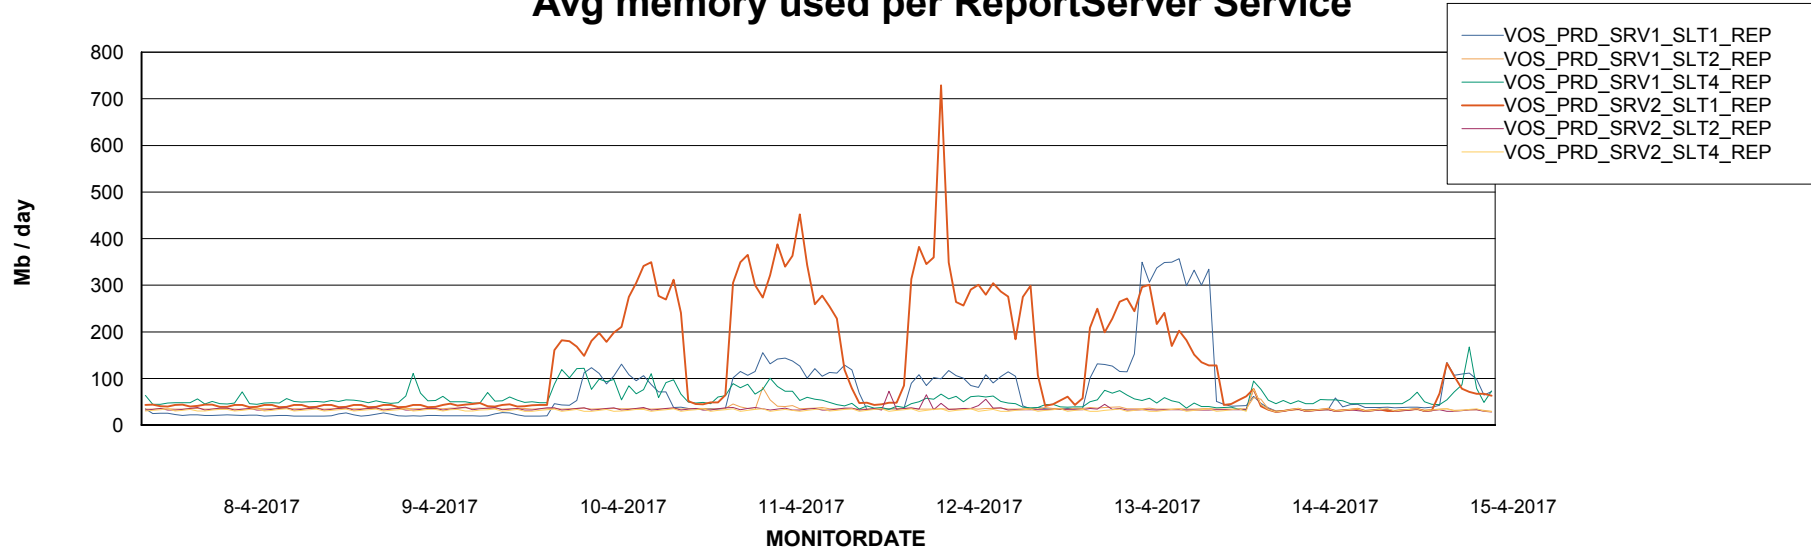

ABSolute Application ReportServer Services

Avg memory used per ReportServer Service