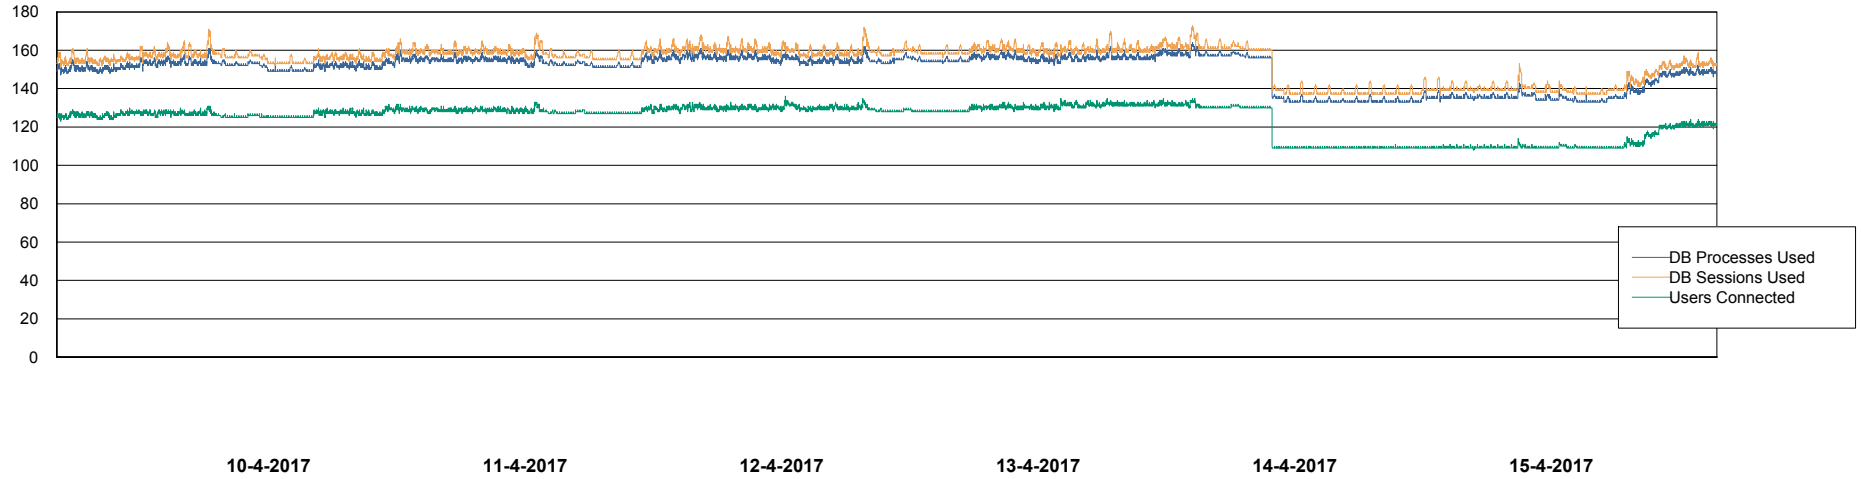

Database Performance VOSDB_Production

DB Processes Max 200
DB Sessions Max 322