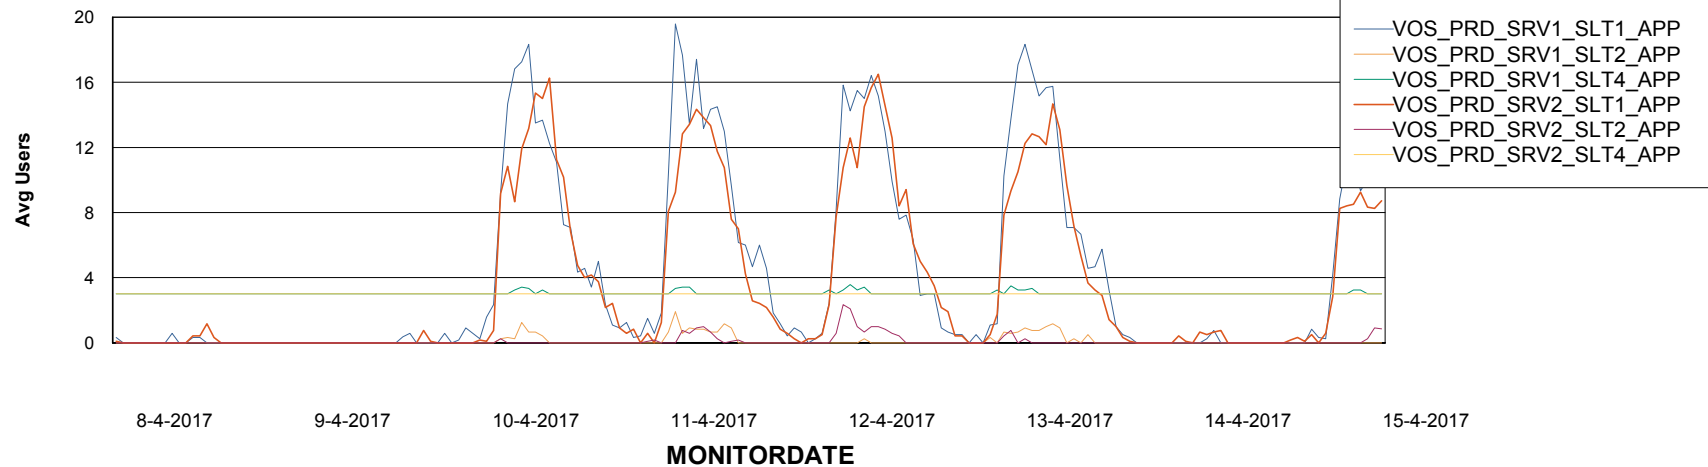

Weekly SLA Customer Report

Customer VOS_Production
Database ID 68

ABSSolute Application Server Services

Avg memory used per ABS Server Service

Avg users per day per ABS server

Weekly SLA Customer Report

Customer VOS_Production
Database ID 68