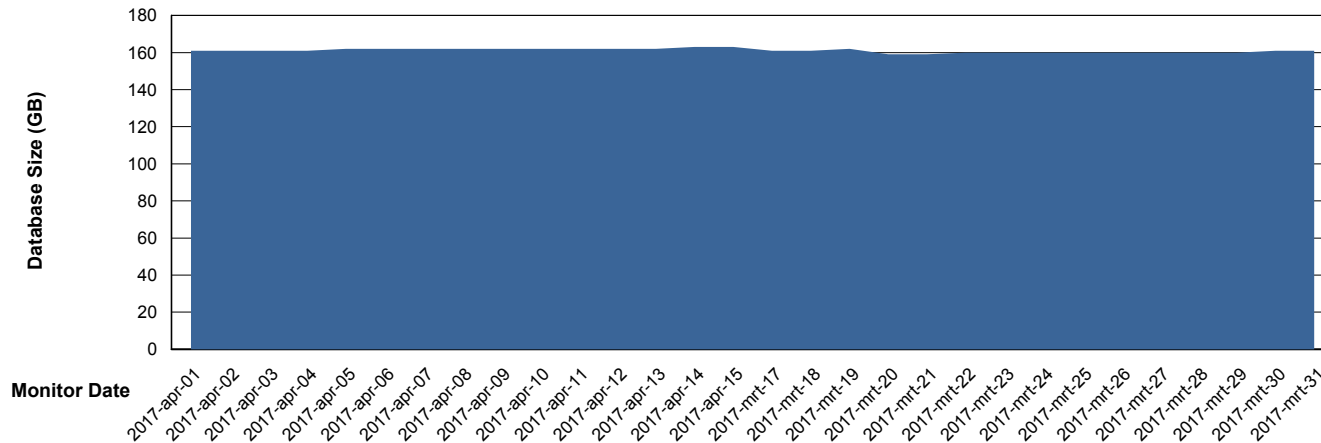

DATABASE SIZE VOSDB_Production

Database growth over last month