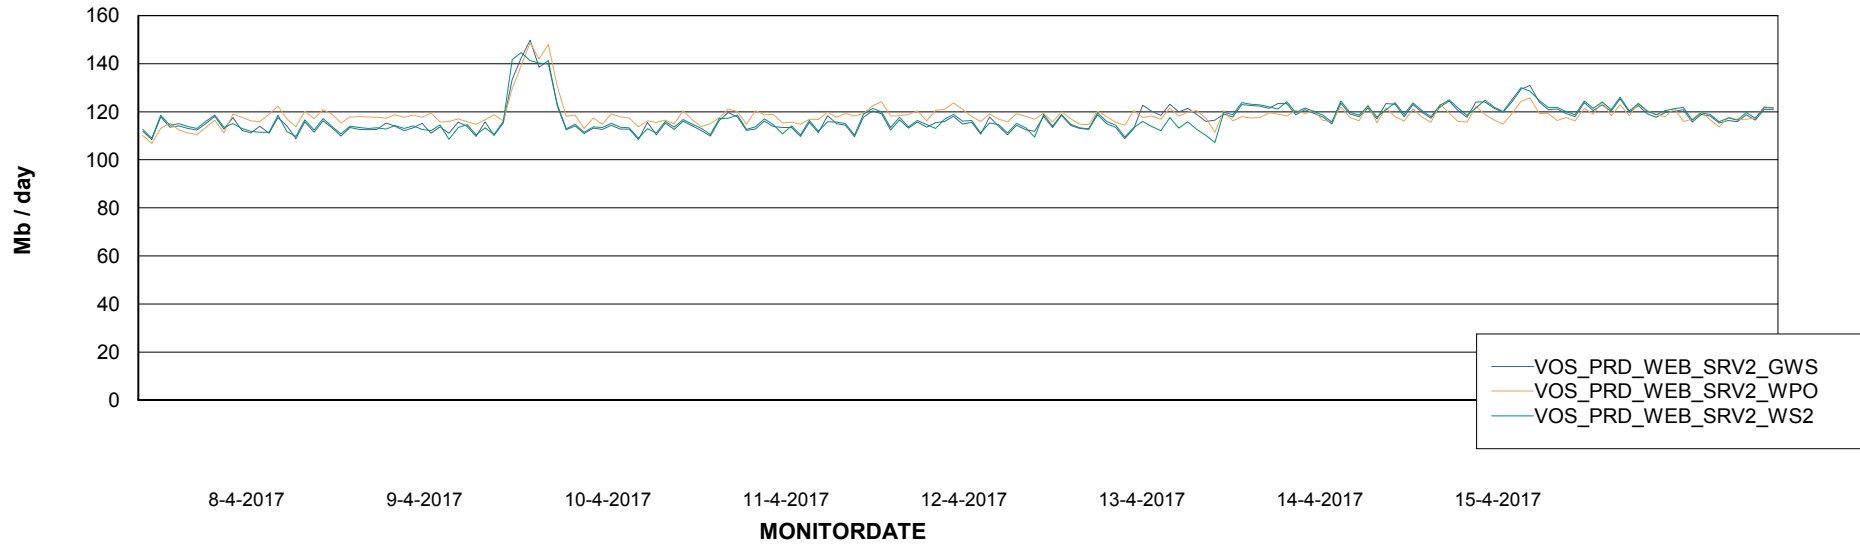

ABSolute Application ReportServer Services

Avg memory used per ReportServer Service

Weekly SLA Customer Report

Customer VOS_Production
Database ID 68

ABSSolute Web Component Services

Avg memory used per ABS Web component