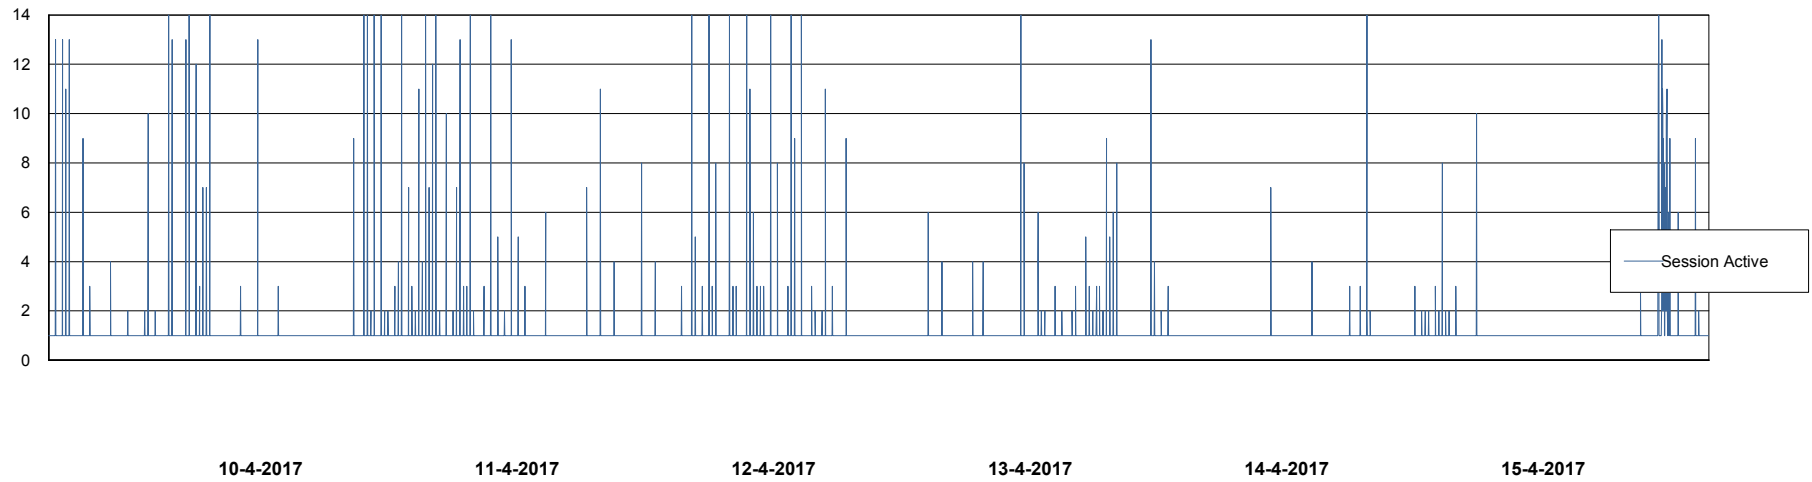

Database Performance PCODB_Standby

DB Processes Max 520
DB Sessions Max 804