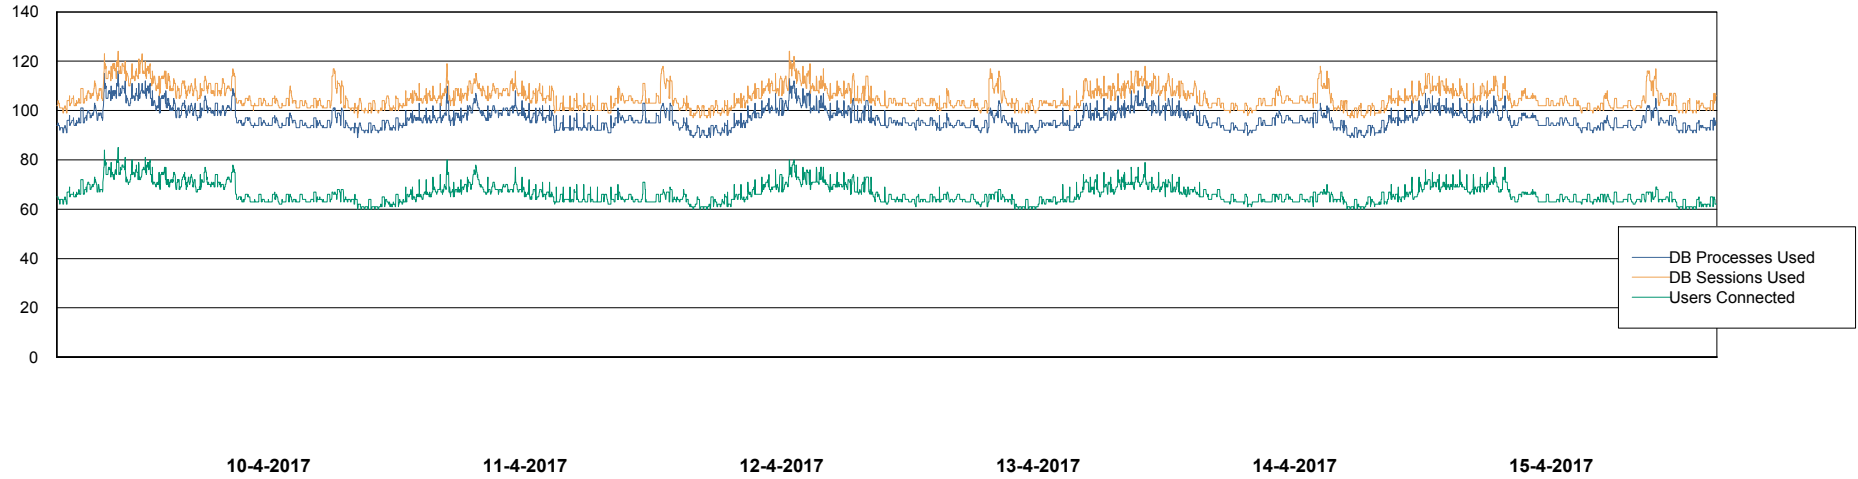

Database Performance PCODB_Production

DB Processes Max 300
DB Sessions Max 480