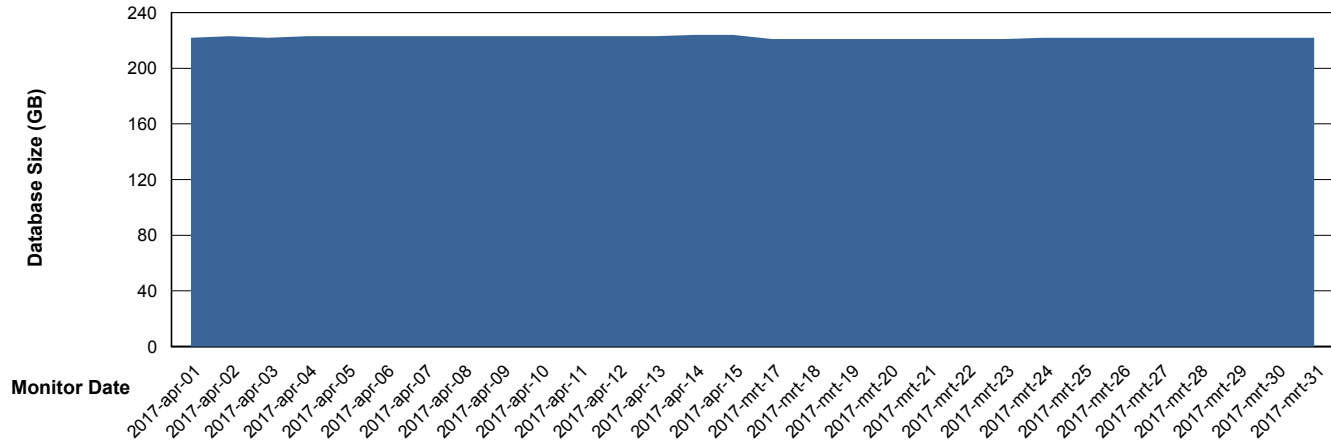

Database Performance PCODB_Standby

DB Processes Max 520
DB Sessions Max 804

Weekly SLA Customer Report

Customer PCO Production
 Database ID 44

DATABASE SIZE PCODB_Production

Database growth over last month