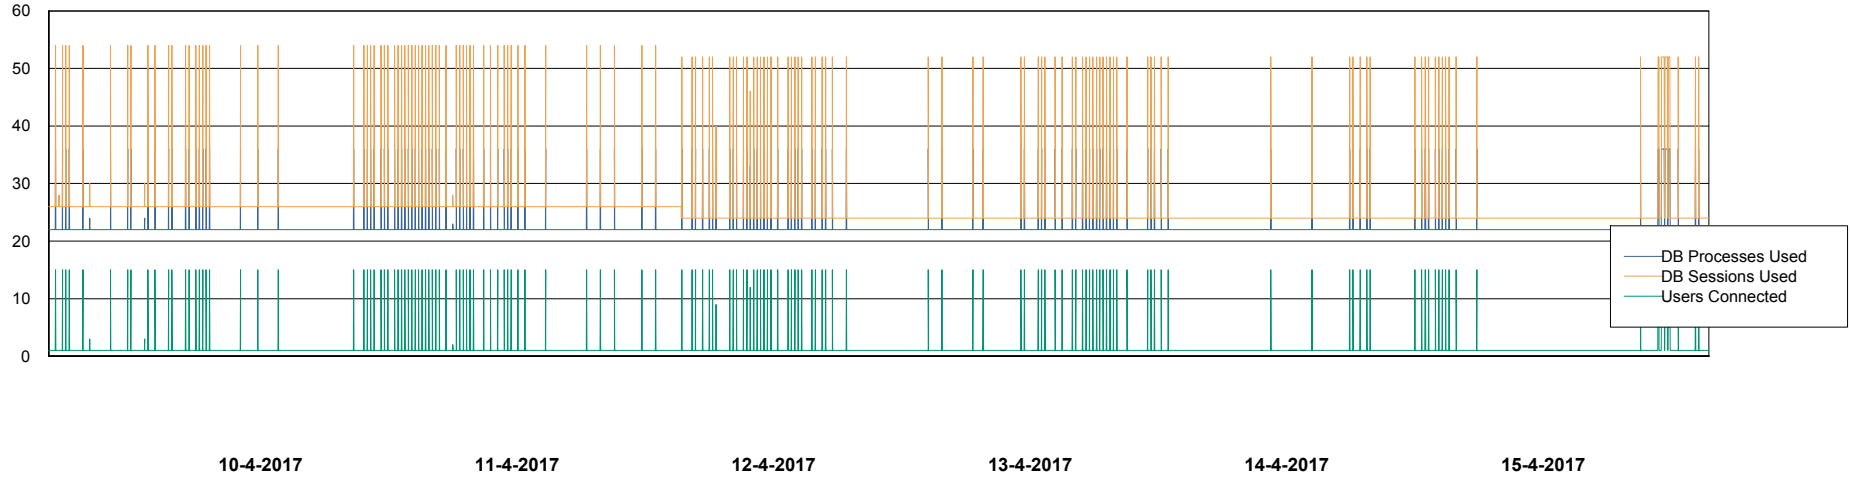

Database Performance PCODB_Standby

DB Processes Max 520
DB Sessions Max 804