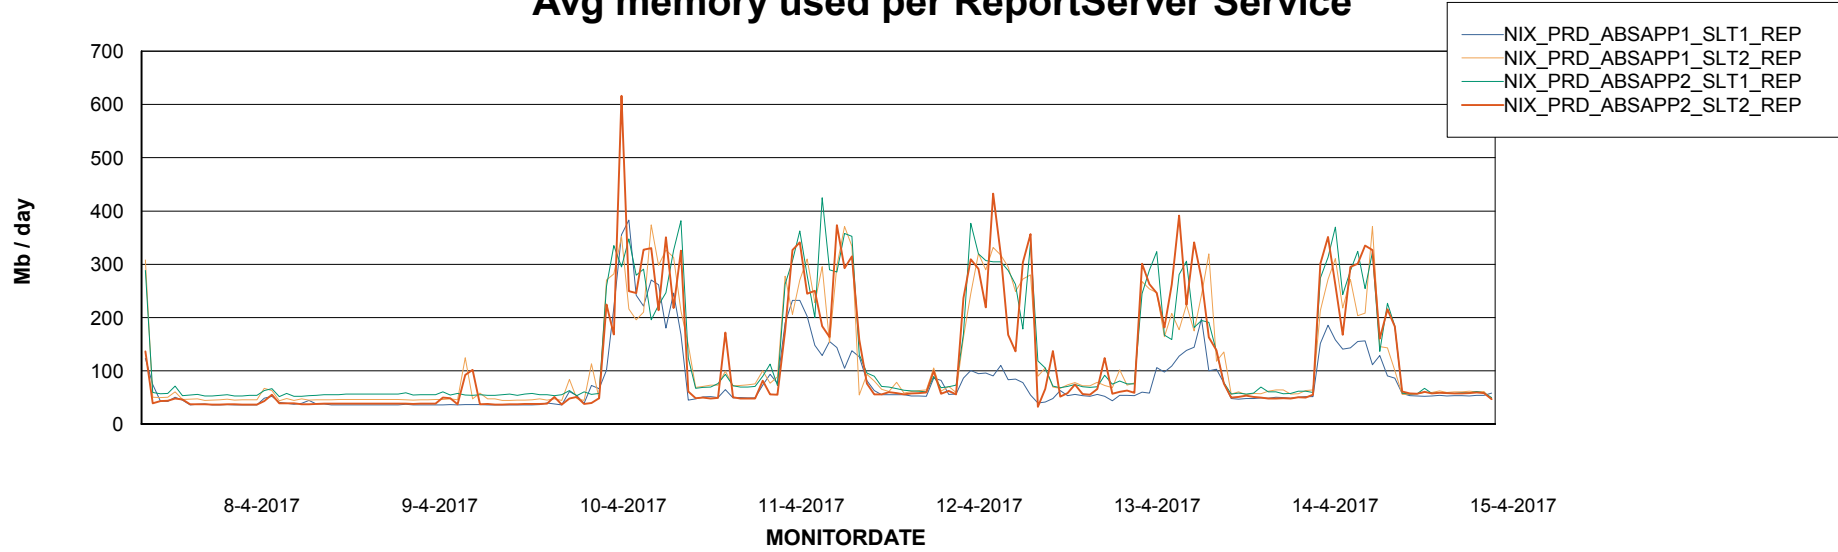

Avg memory used per ABS Server Service

Avg users per day per ABS server

Weekly SLA Customer Report

Customer NIX_Production
Database ID 51

ABSSolute Application ReportServer Services

Avg memory used per ReportServer Service