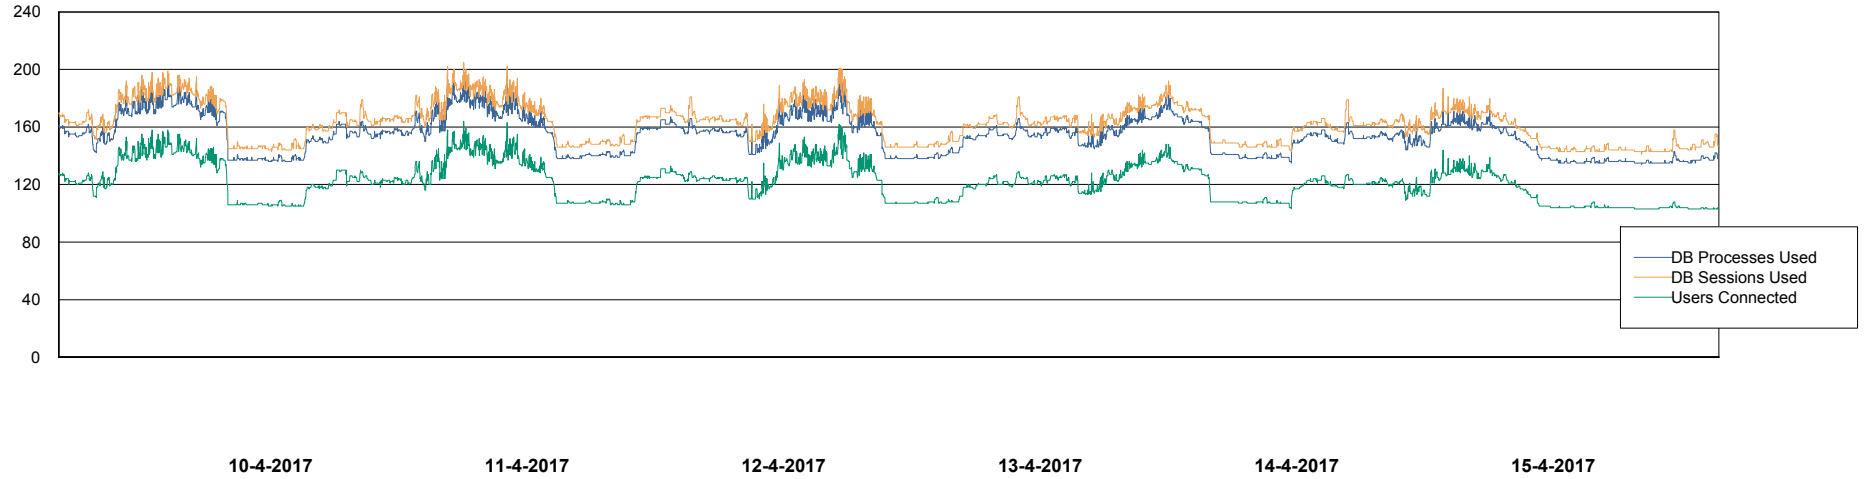

Database Performance NIXDB_Production

DB Processes Max 500
DB Sessions Max 800