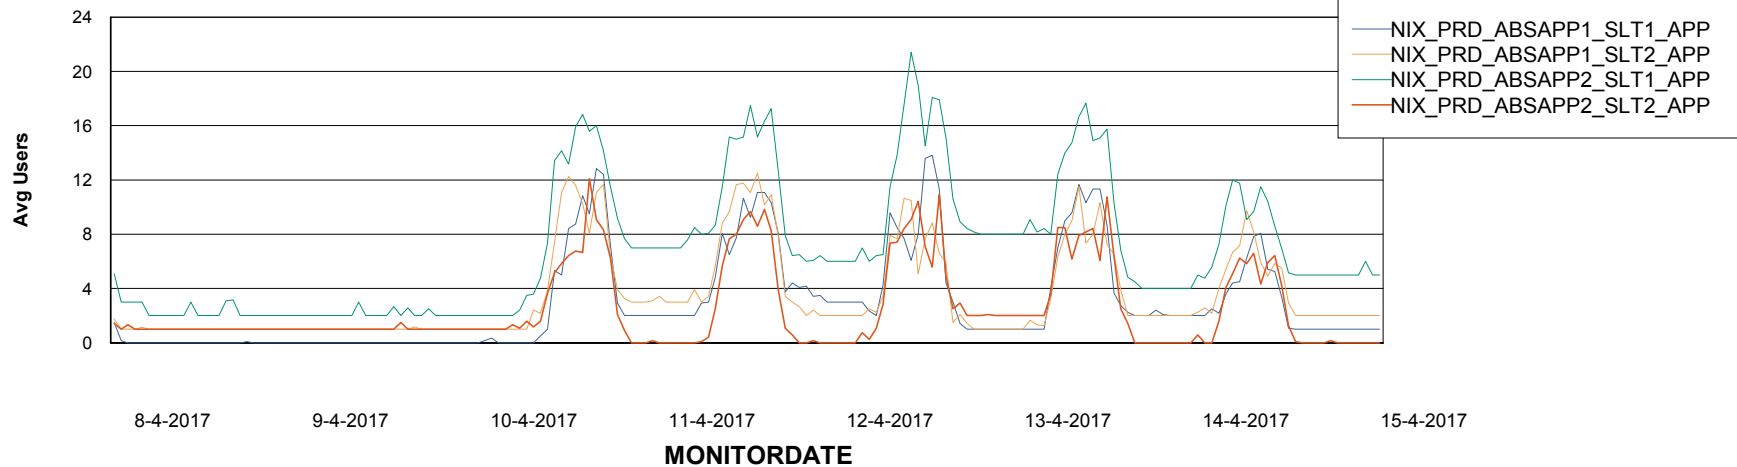

Avg users per day per ABS server