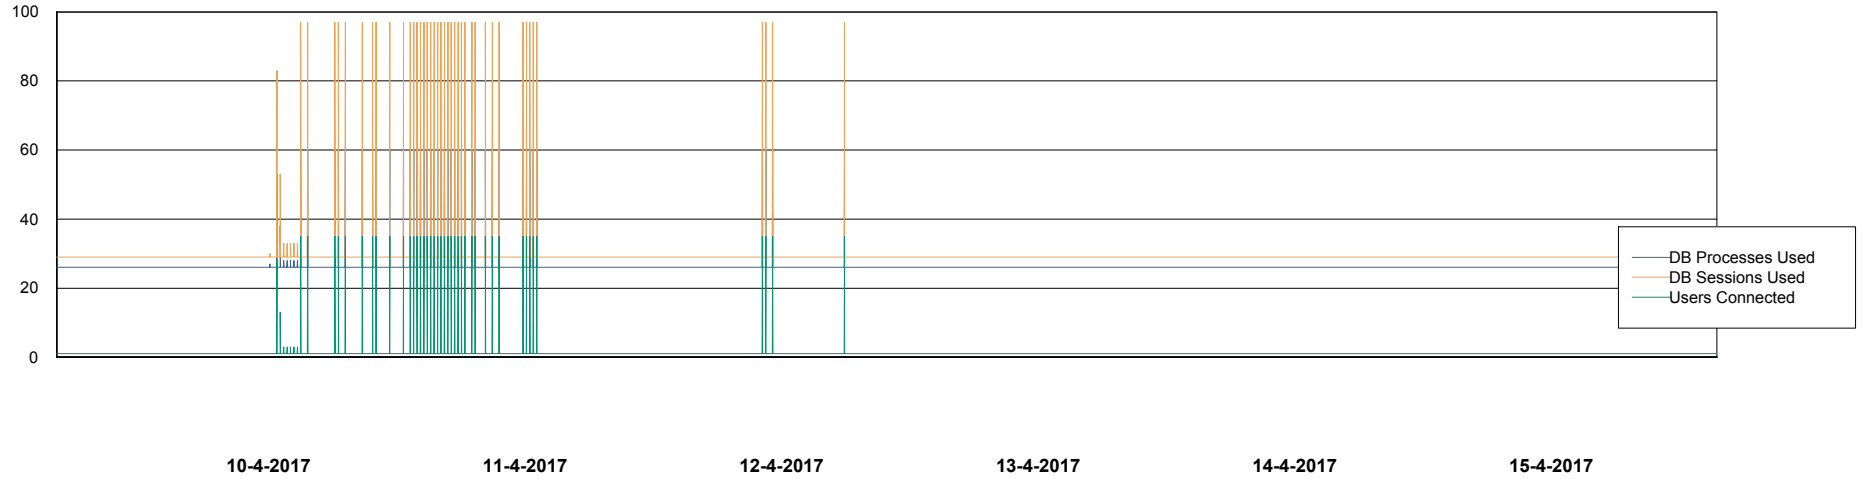

Database Performance NIXDB_Standby

DB Processes Max 500
DB Sessions Max 800