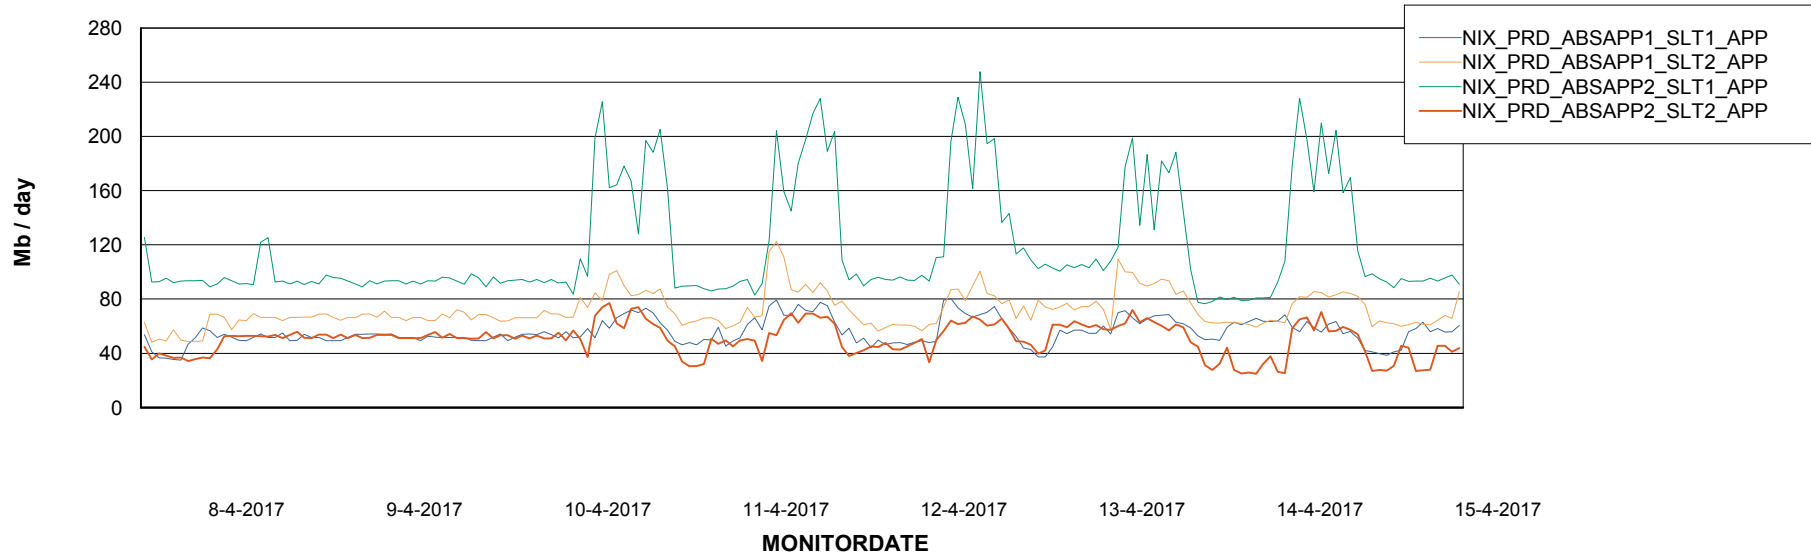

ABSSolute Application Server Services

Avg memory used per ABS Server Service