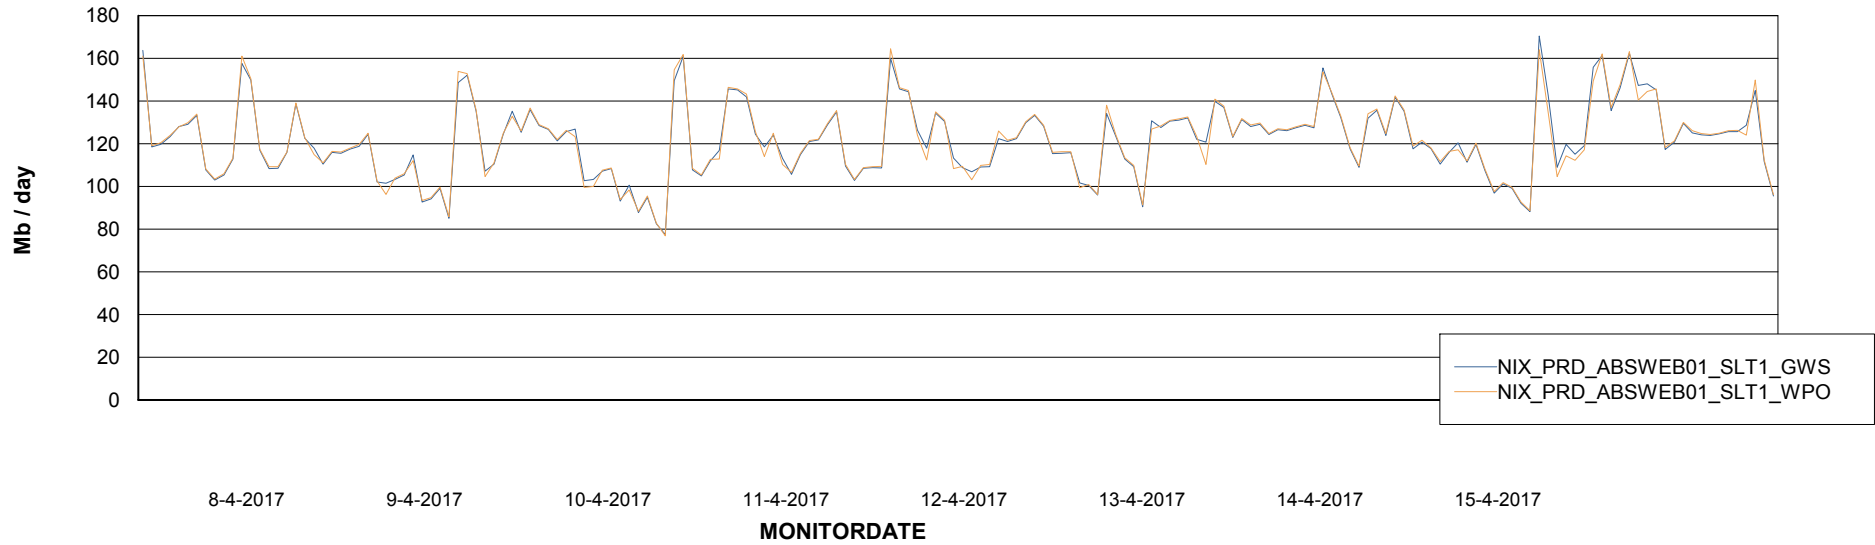

ABSolute Web Component Services

Avg memory used per ABS Web component