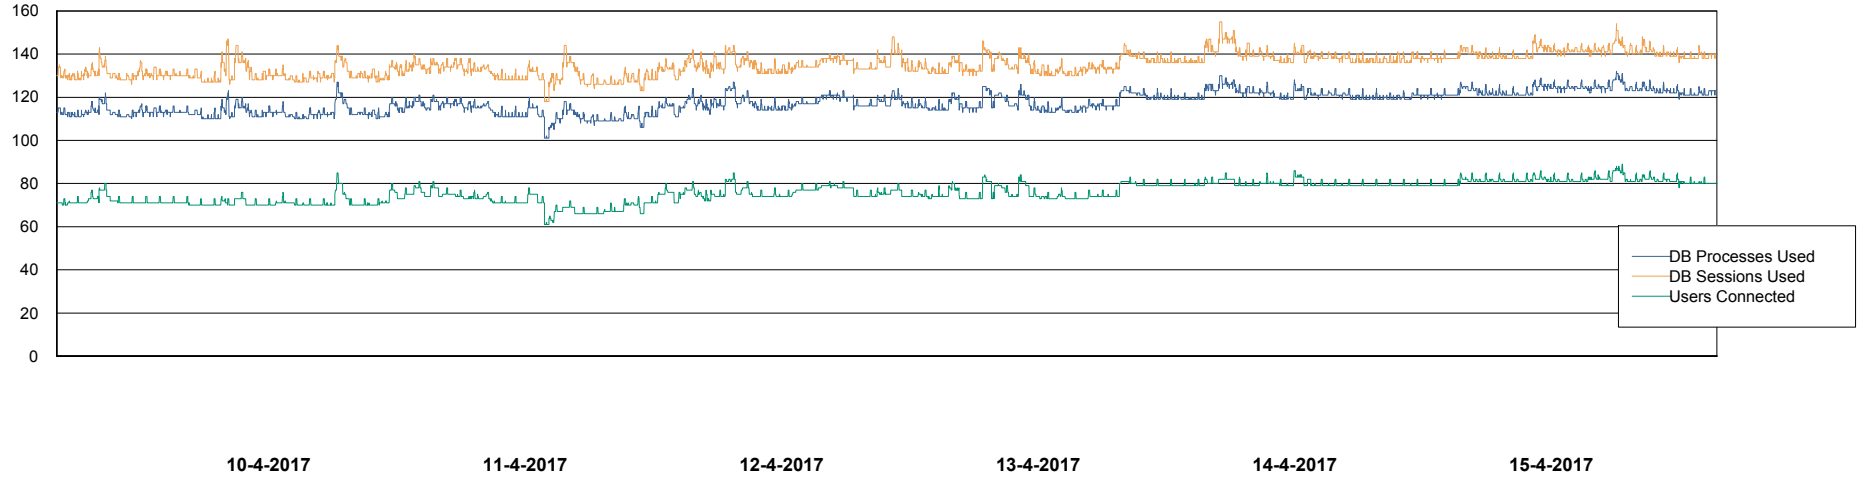

Database Performance LLGDB_Production

DB Processes Max 520
DB Sessions Max 804