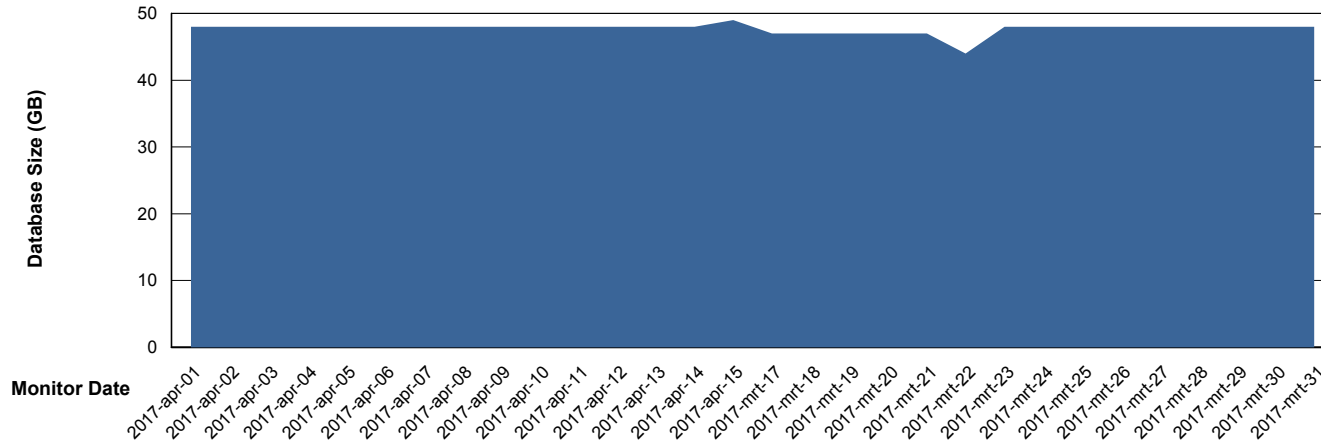

Weekly SLA Customer Report

Customer LLG_Production
Database ID 53

DATABASE SIZE LLGDB_Production

Database growth over last month

DATABASE SIZE LLGDBBI_Production

Database growth over last month

Weekly SLA Customer Report