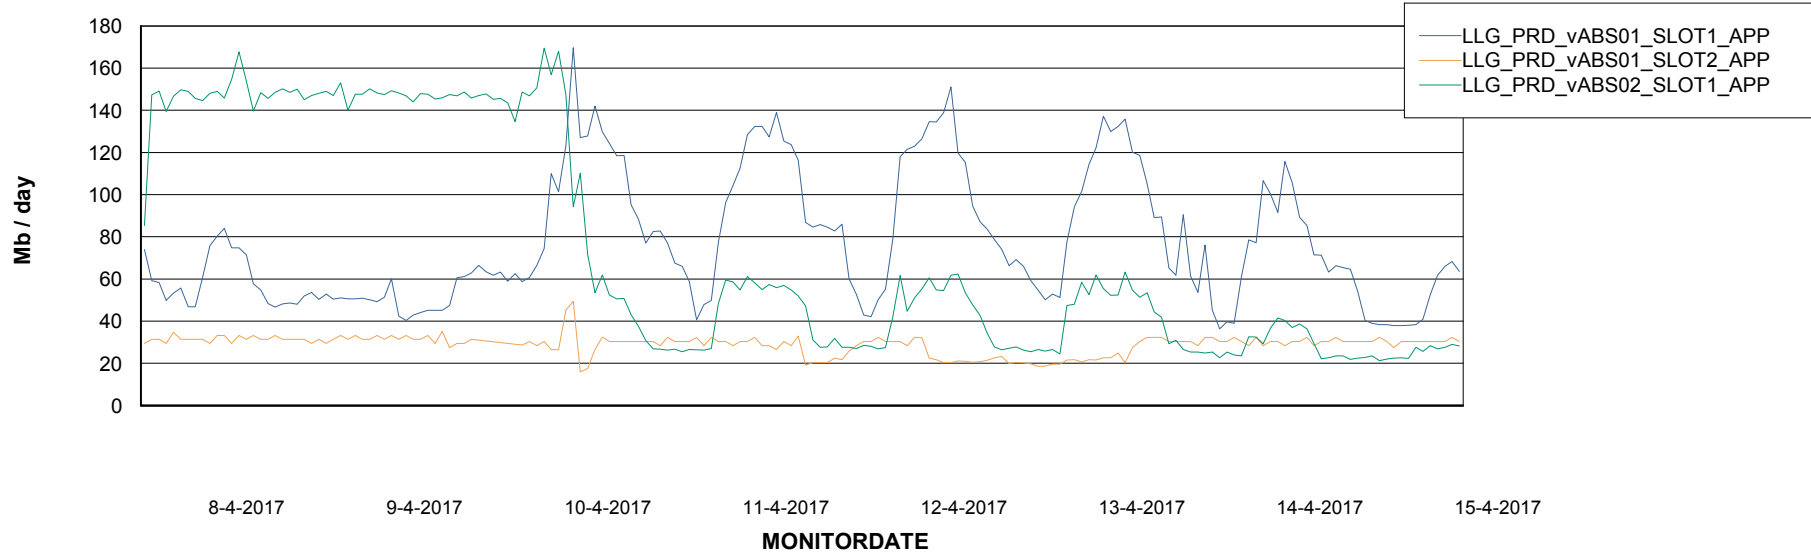

ABSSolute Application Server Services

Avg memory used per ABS Server Service