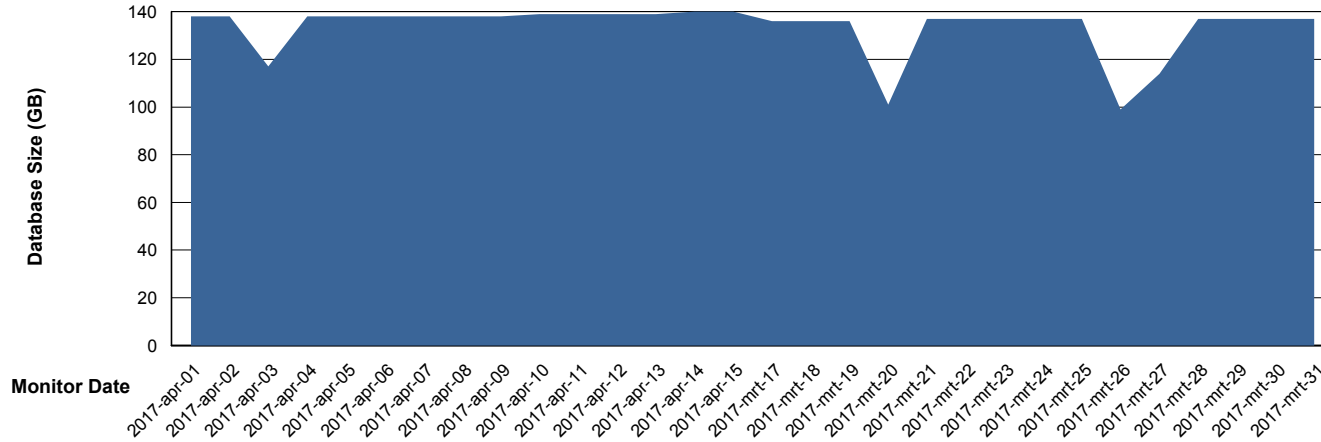

DATABASE SIZE LLGDB_Production

Database growth over last month