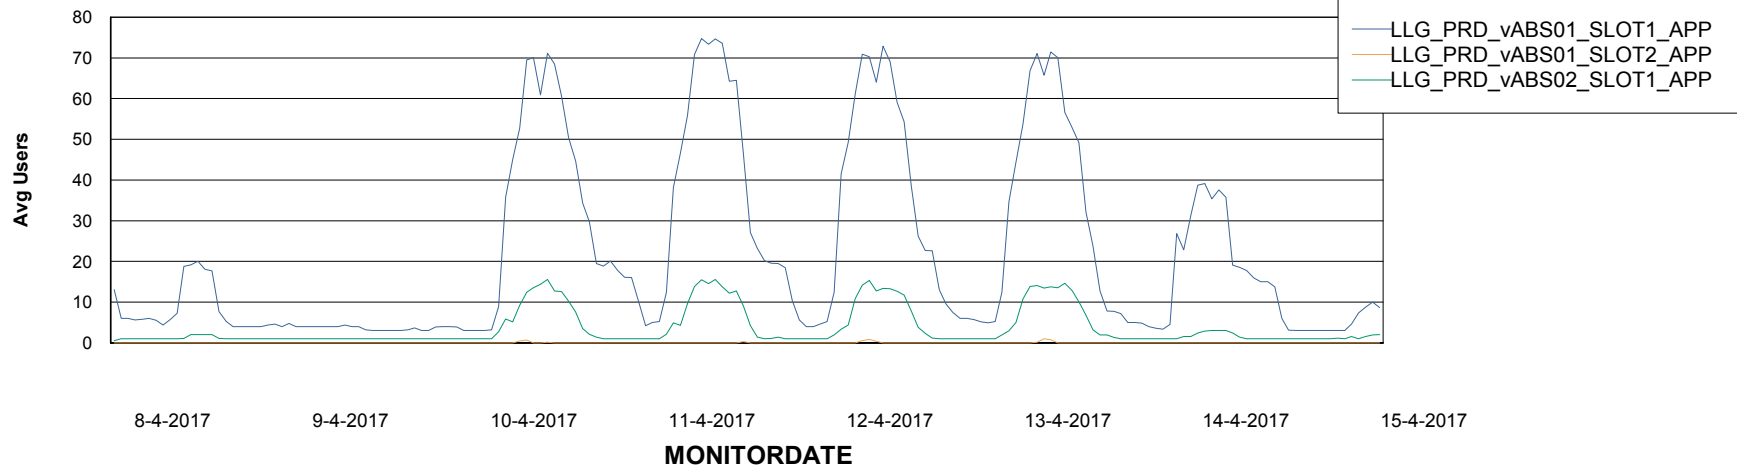

Weekly SLA Customer Report

Customer LLG_Production
Database ID 53

ABSSolute Application Server Services

Avg memory used per ABS Server Service

Avg users per day per ABS server

Weekly SLA Customer Report

Customer LLG_Production
Database ID 53