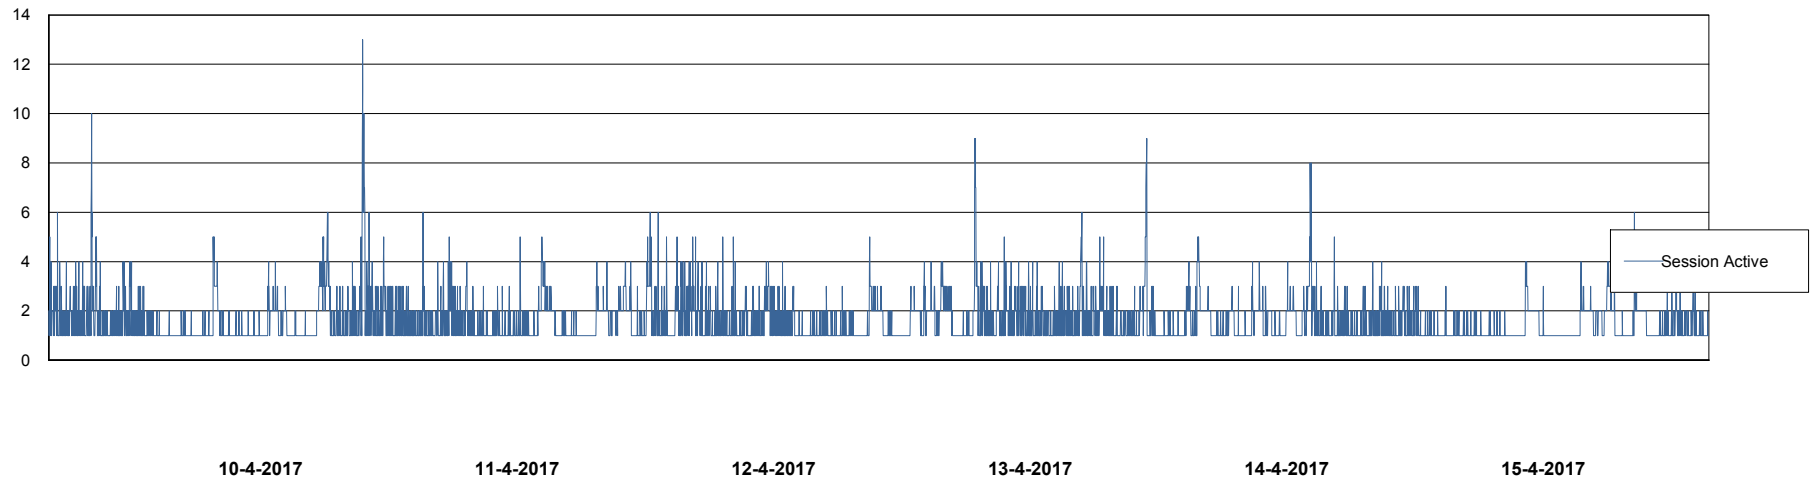

Database Performance LLGDB_Production

DB Processes Max 520
DB Sessions Max 804