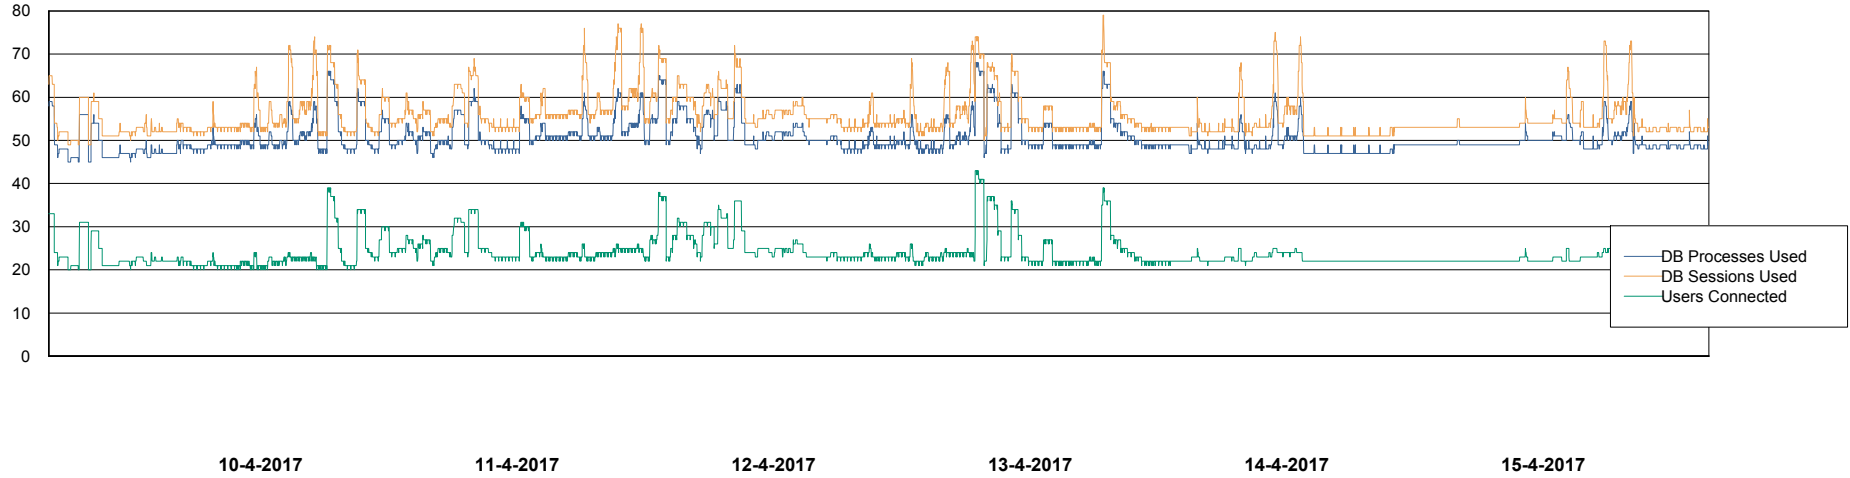

Database Performance LLGDB_Standby

DB Processes Max 520
DB Sessions Max 804

Weekly SLA Customer Report

Customer LLG_Production
Database ID 53

Database Performance LLGDBBI_Production

DB Processes Max 500
DB Sessions Max 780