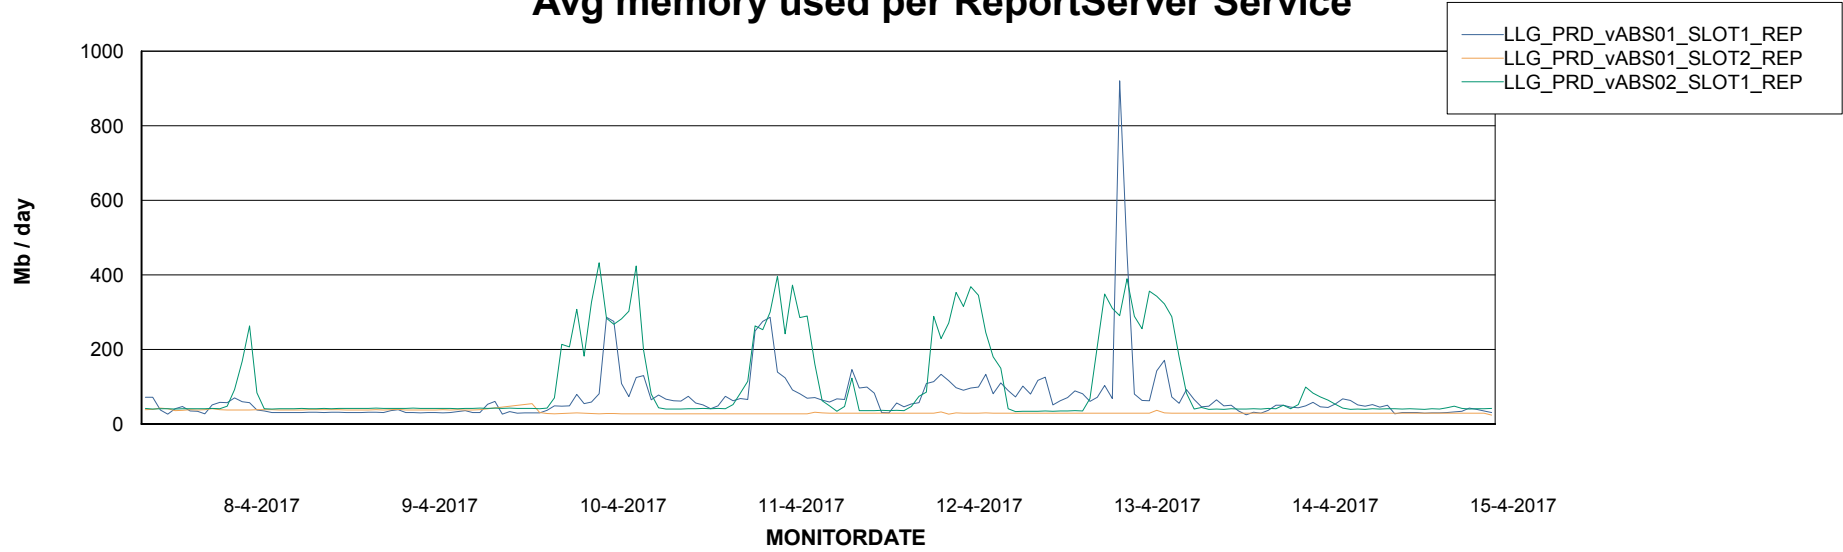

ABSSolute Application ReportServer Services

Avg memory used per ReportServer Service