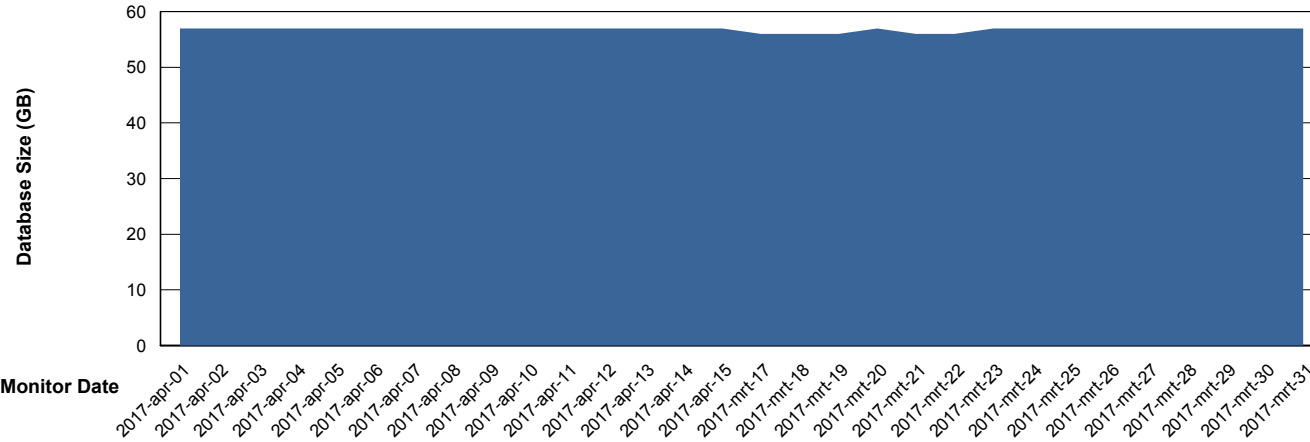

Database Performance JWRDB_Standby

DB Processes Max 150
DB Sessions Max 248

Weekly SLA Customer Report

Customer JWR Production
 Database ID 43

DATABASE SIZE JWRDB_Production

Database growth over last month

Database Tablespace JWRDB_Production

Date	Tablespace Name	Filesize (Gb)	Usedsize (Gb)	Percentage free
15-4-2017	ABSDATA	22	18	18
	INDX	46	39	15
14-4-2017	ABSDATA	22	18	18
	INDX	46	39	15
13-4-2017	ABSDATA	22	18	18
	INDX	46	39	15
12-4-2017	ABSDATA	22	18	18
	INDX	46	39	15
11-4-2017	ABSDATA	21	18	14
	INDX	46	38	17
10-4-2017	ABSDATA	21	18	14
	INDX	46	38	17
9-4-2017	ABSDATA	21	18	14
	INDX	46	38	17