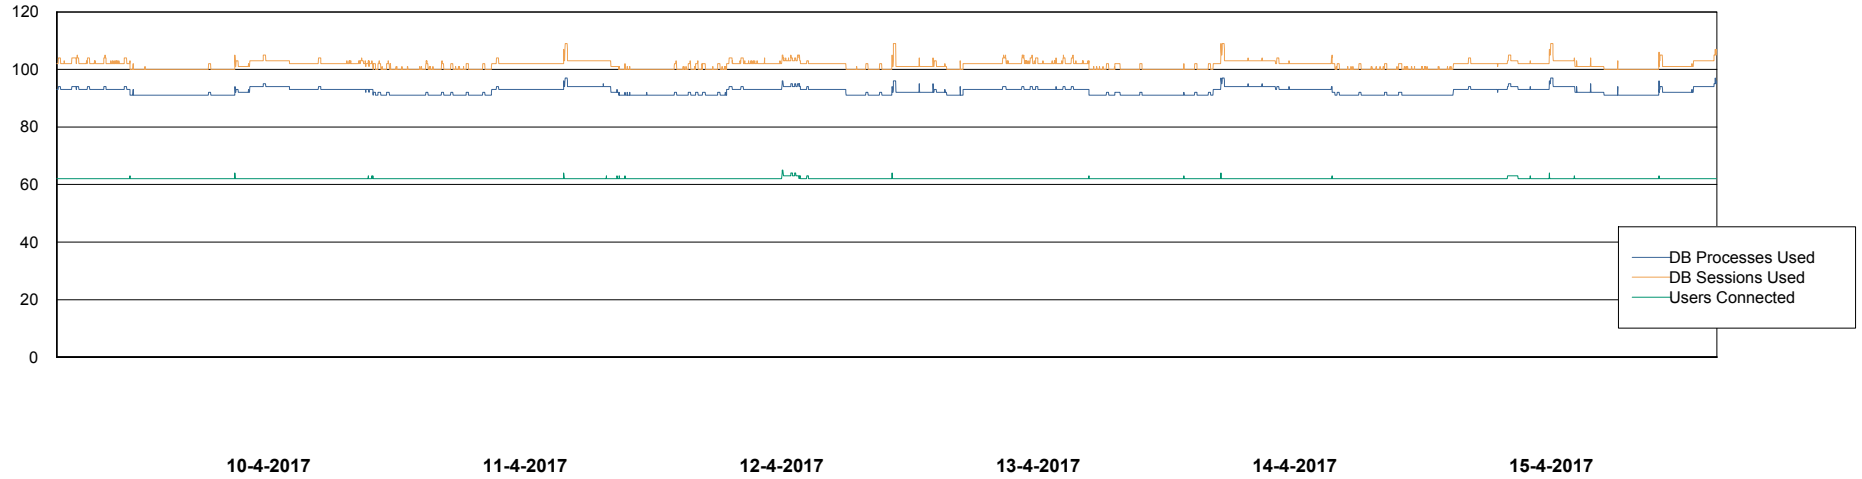

Harddisk Usage JWR_PRD_JWR-ODB-02

	Free disk space on / (%)	Total disk space on / (Gb)	Used disk space on / (Gb)
15-4-2017	60	251	96
14-4-2017	60	251	96
13-4-2017	60	251	96
12-4-2017	60	251	96
11-4-2017	60	251	96
10-4-2017	59	251	97
9-4-2017	60	251	96

Weekly SLA Customer Report

Customer JWR Production
Database ID 43

Database Performance JWRDB_Production

DB Processes Max 150
DB Sessions Max 248

Weekly SLA Customer Report

Customer JWR Production
Database ID 43