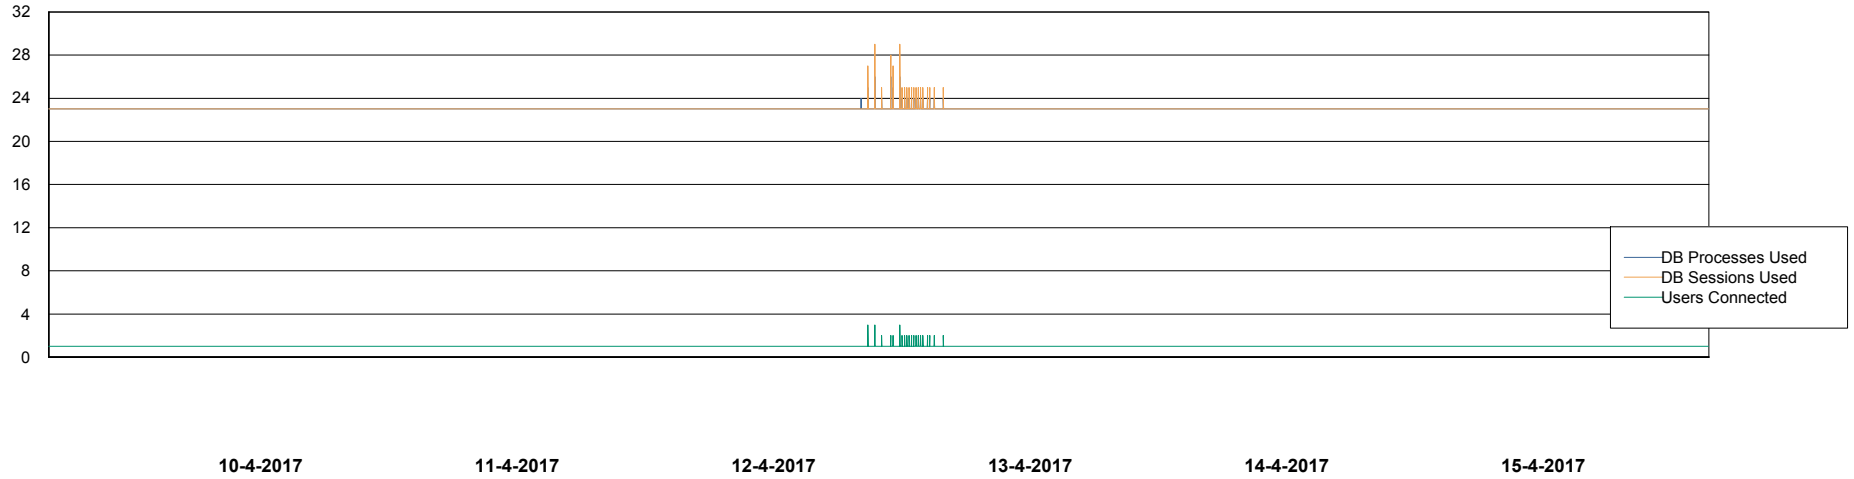

Weekly SLA Customer Report

Customer JWR Production
Database ID 43

Database Performance JWRDB_Production

DB Processes Max 150
DB Sessions Max 248

Weekly SLA Customer Report

Customer JWR Production
Database ID 43

Database Performance JWRDB_Standby

DB Processes Max 150
DB Sessions Max 248

Weekly SLA Customer Report

Customer JWR Production
 Database ID 43

DATABASE SIZE JWRDB_Production

Database growth over last month