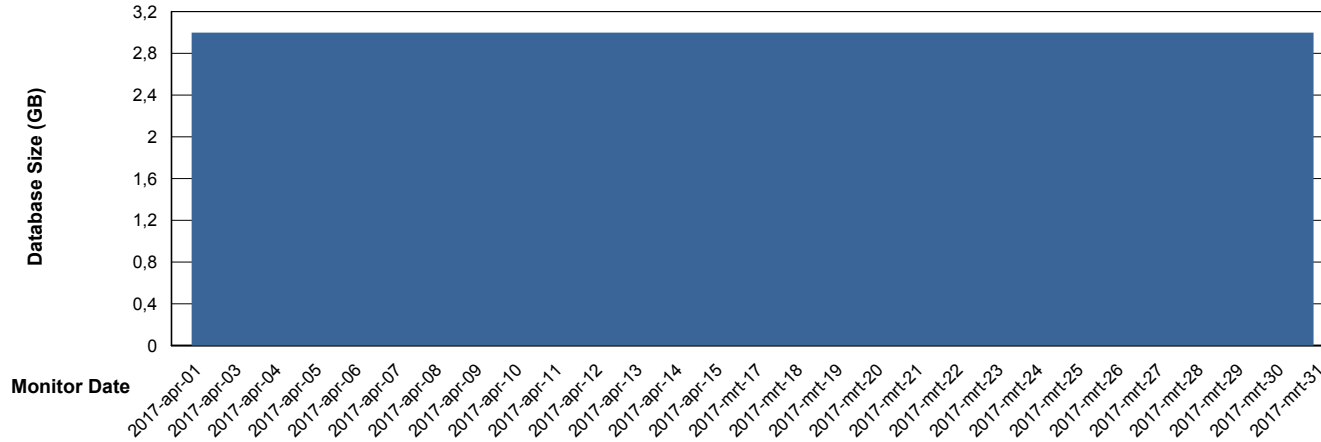

DATABASE SIZE BGGDB_BI

Database growth over last month