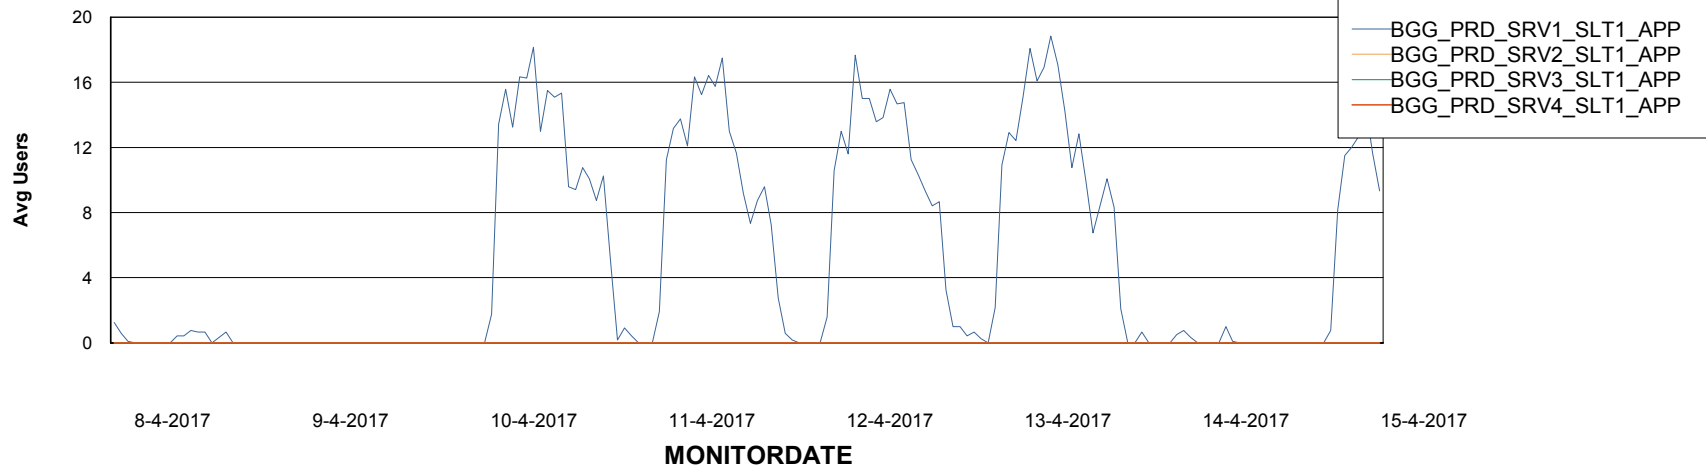

Avg users per day per ABS server