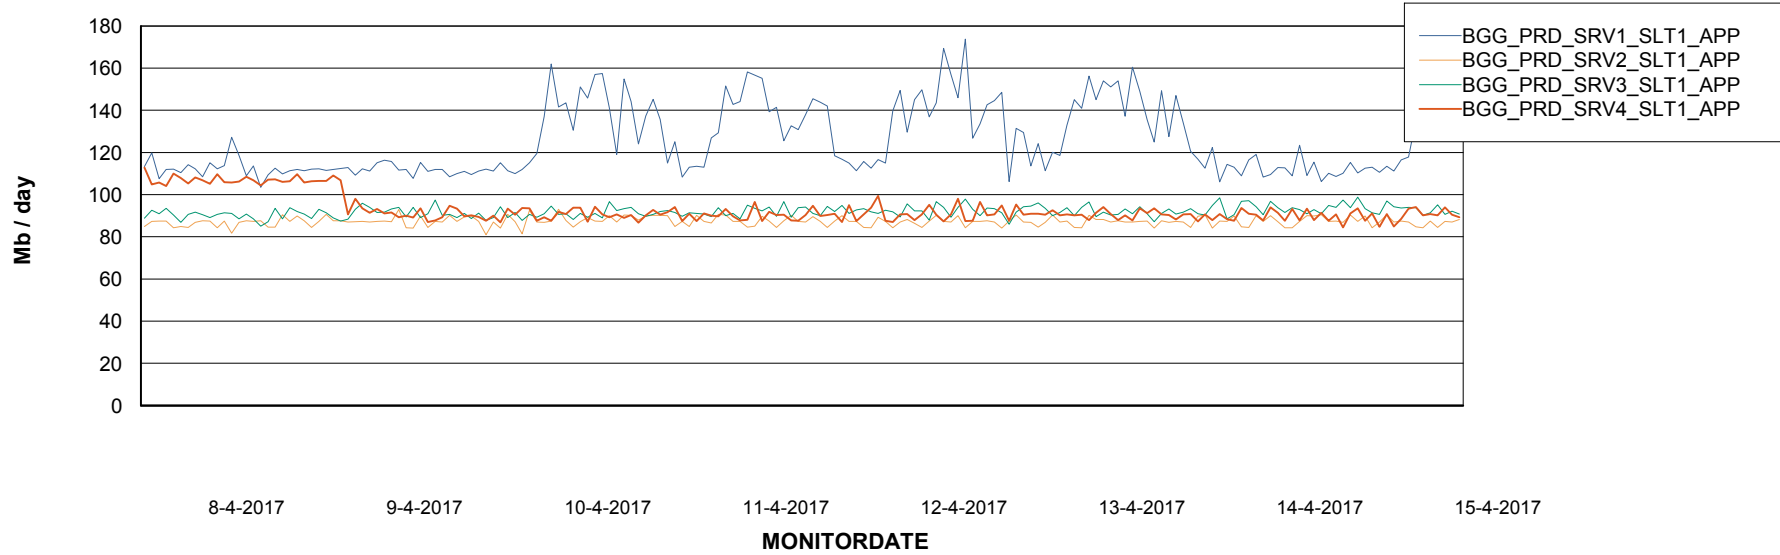

Standby Database Health BGG_Production

Recovery lag for last 7 days

Weekly SLA Customer Report

Customer BGG_Production
Database ID 58

ABSSolute Application Server Services

Avg memory used per ABS Server Service