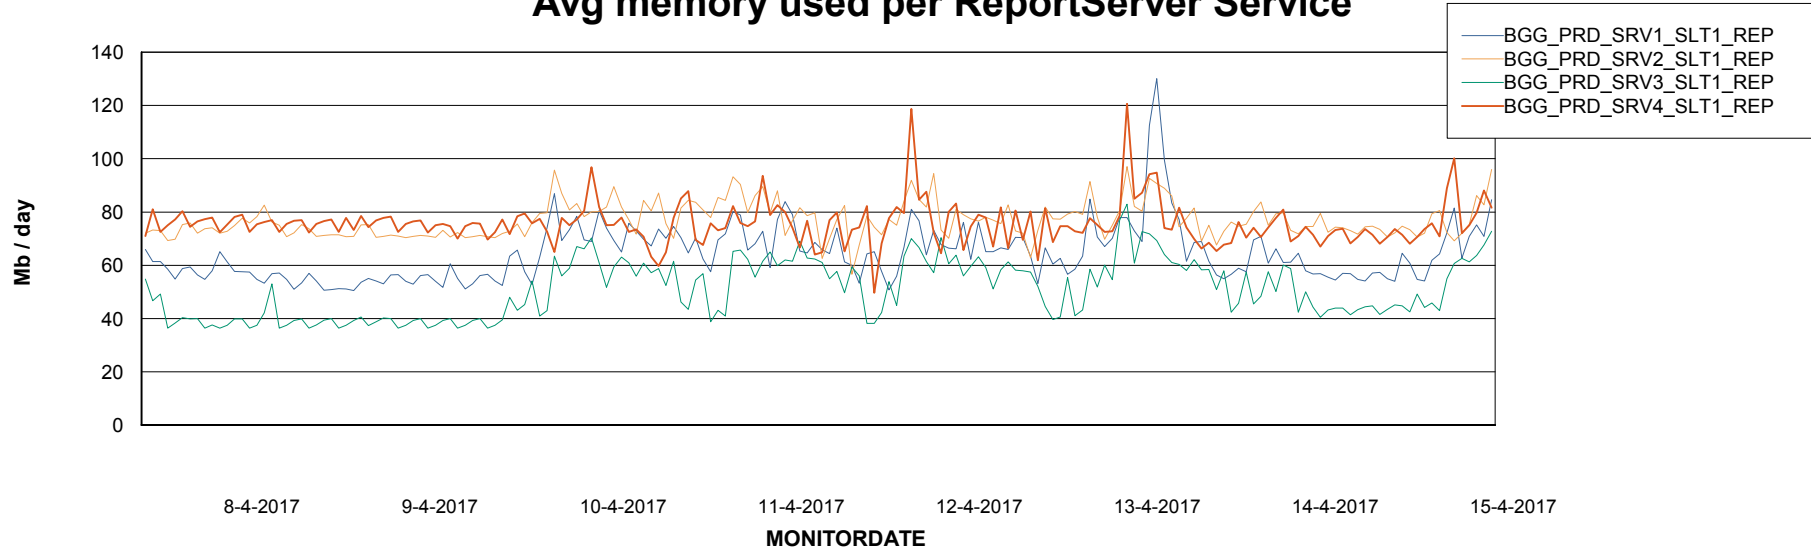

Avg users per day per ABS server

Weekly SLA Customer Report

Customer BGG_Production
Database ID 58

ABSolute Application ReportServer Services

Avg memory used per ReportServer Service

Weekly SLA Customer Report