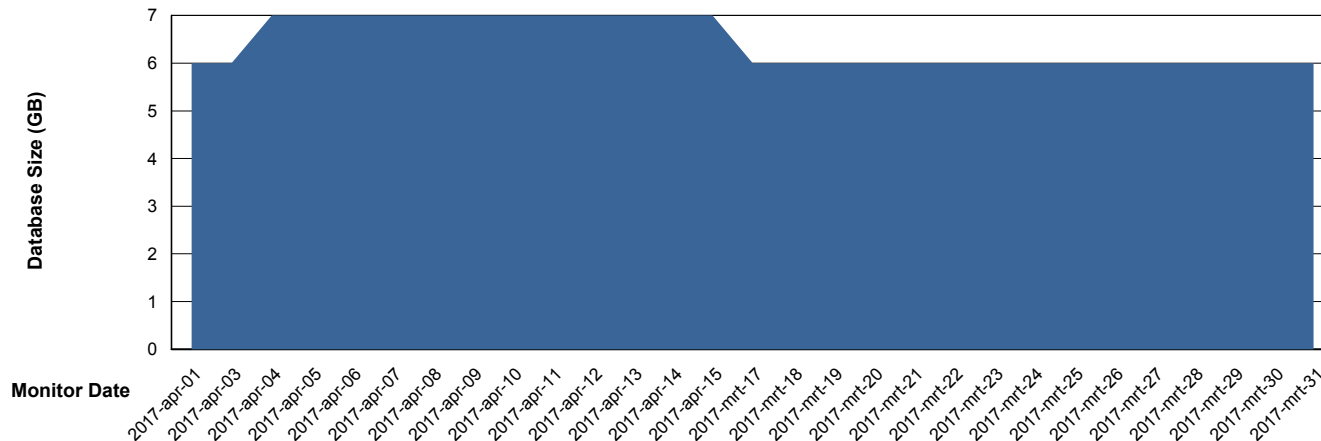

Customer BGG_Production
Database ID 58

DATABASE SIZE BGGDB_BI

Database growth over last month

DATABASE SIZE BGGDB_Production

Database growth over last month

Weekly SLA Customer Report

Customer BGG_Production
Database ID 58