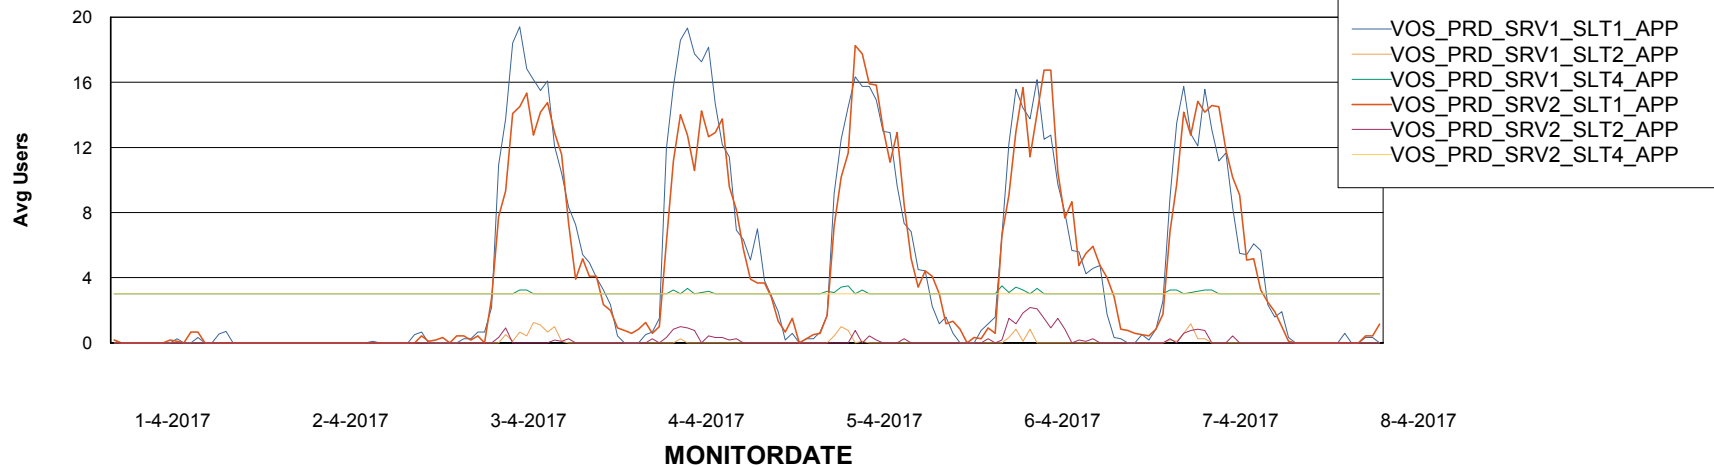

Weekly SLA Customer Report

Customer VOS_Production
Database ID 68

ABSSolute Application Server Services

Avg memory used per ABS Server Service

Avg users per day per ABS server

Weekly SLA Customer Report

Customer VOS_Production
Database ID 68