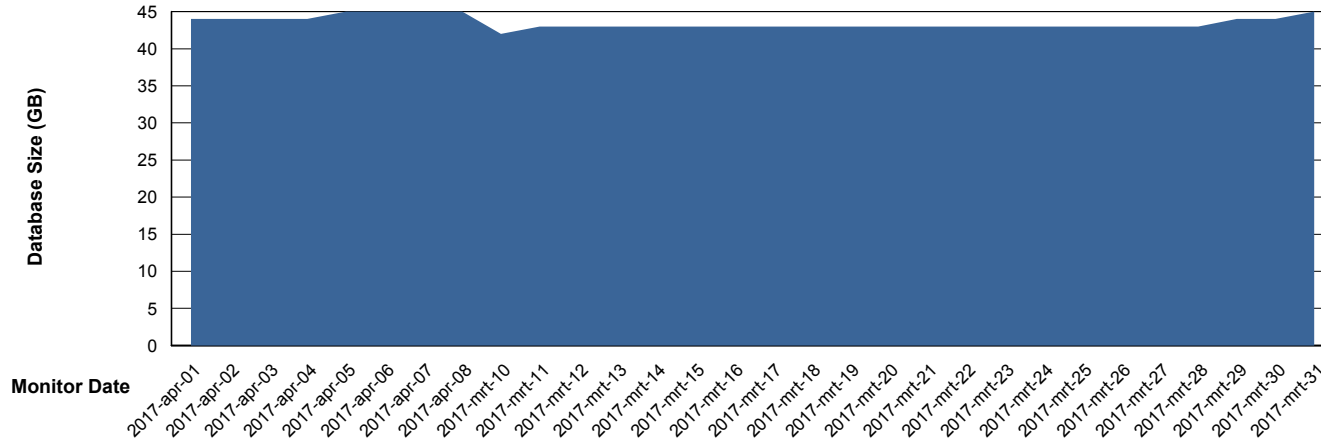

Database Performance VOSDB_Production

DB Processes Max 200
DB Sessions Max 322

Weekly SLA Customer Report

Customer VOS_Production
Database ID 68

DATABASE SIZE VOSBIDB_Production

Database growth over last month