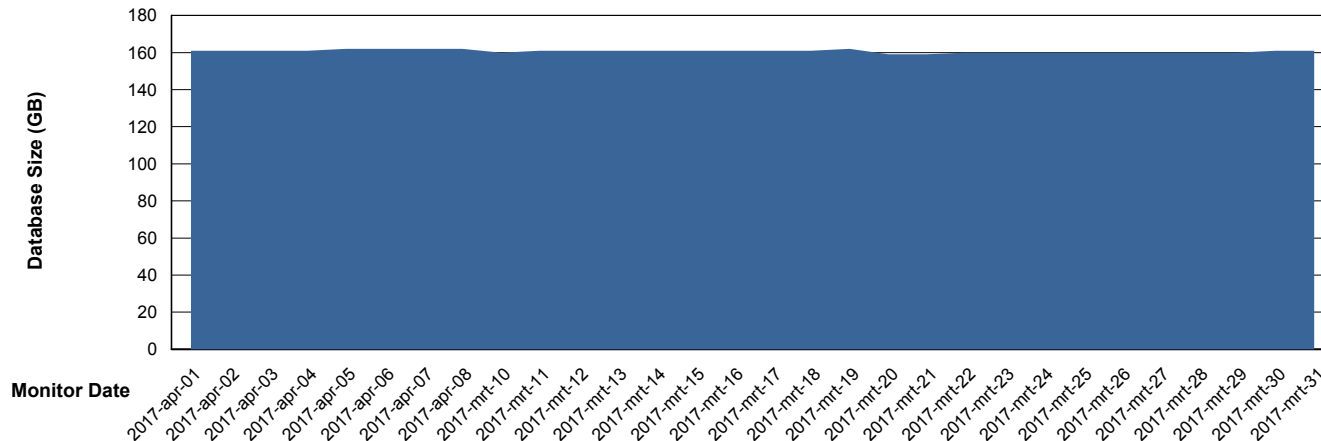

DATABASE SIZE VOSDB_Production

Database growth over last month