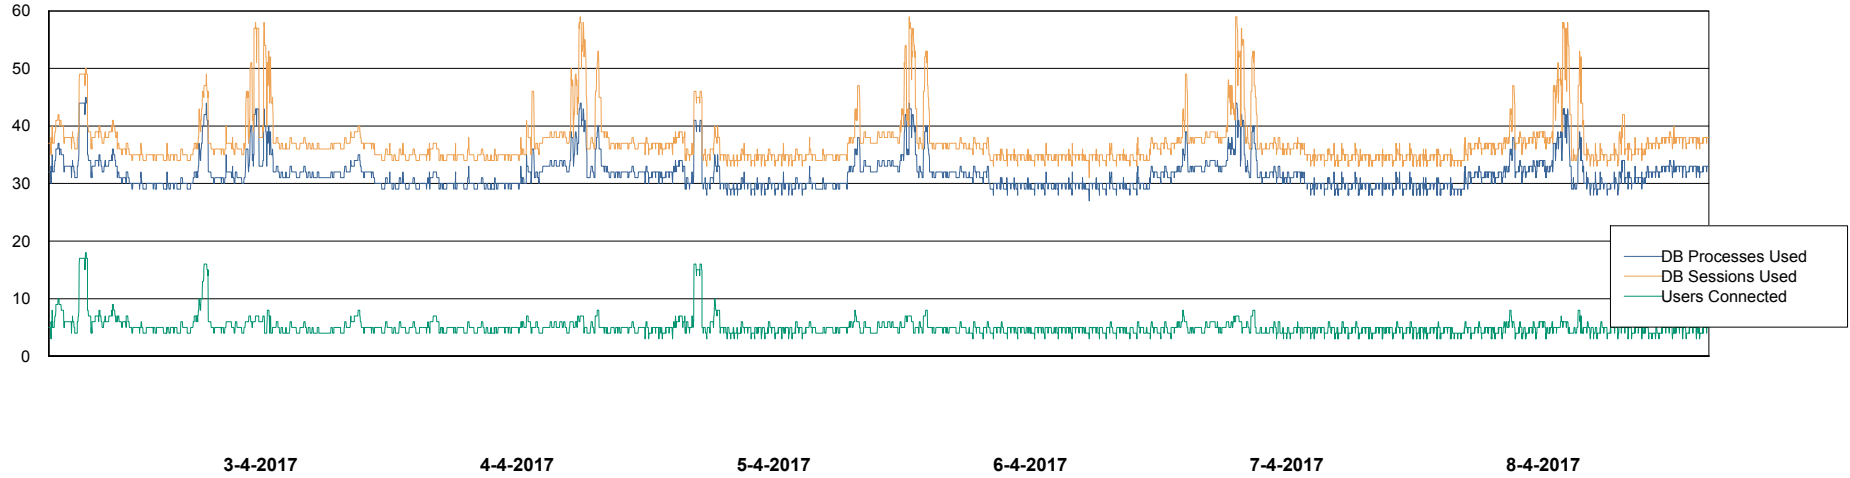

Database Performance VOSBIDB_Production

DB Processes Max 500
DB Sessions Max 772