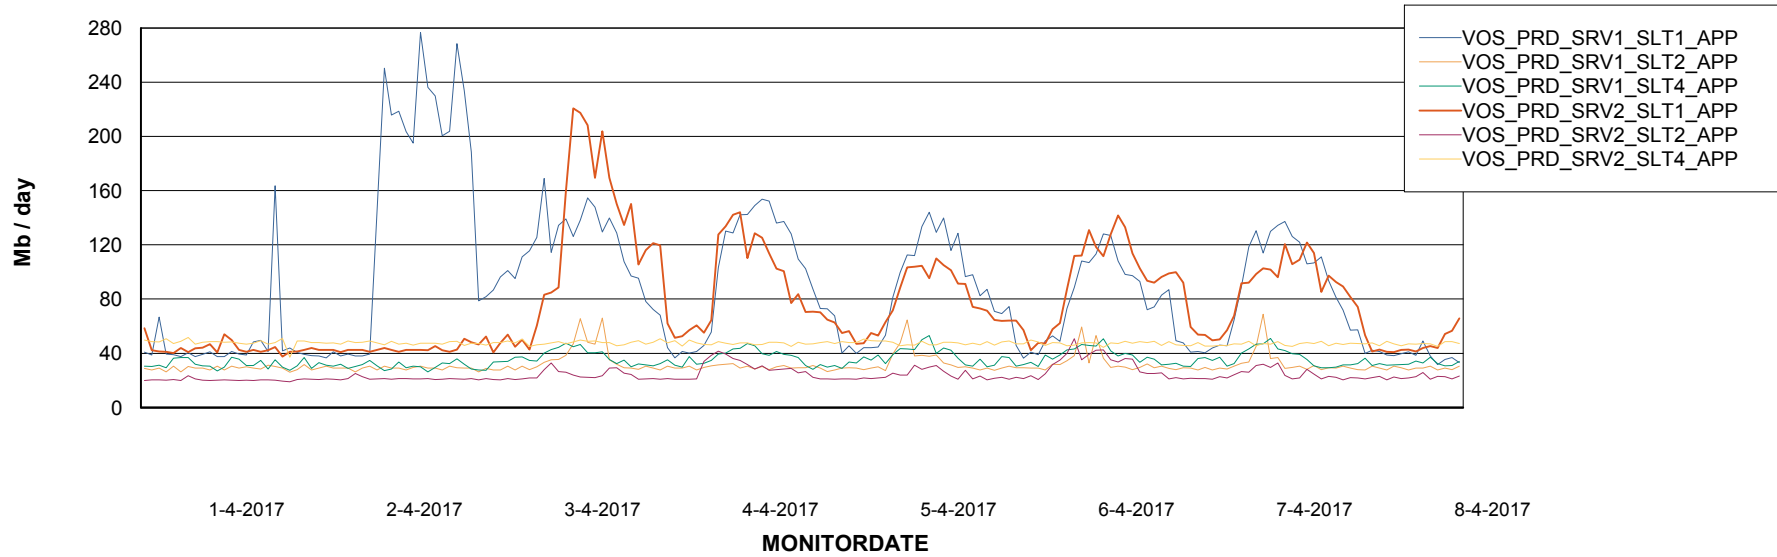

ABSSolute Application Server Services

Avg memory used per ABS Server Service