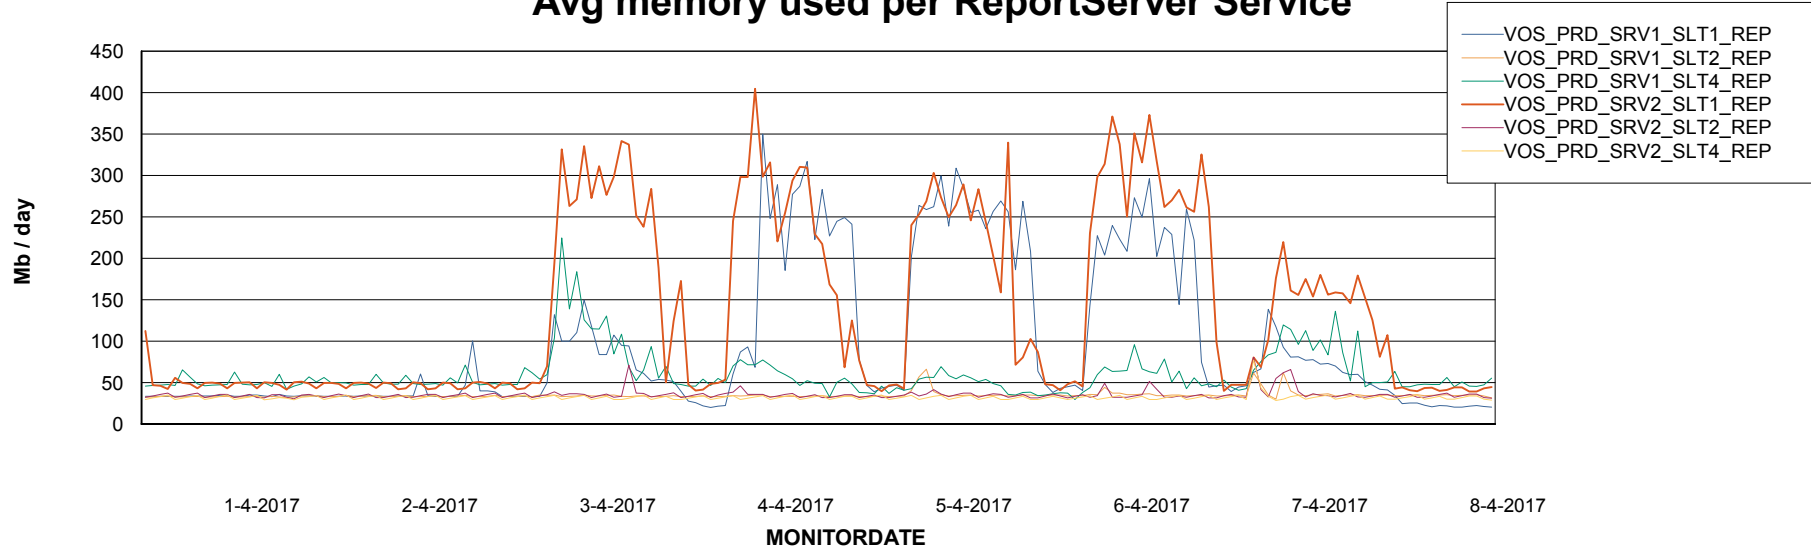

ABSolute Application ReportServer Services

Avg memory used per ReportServer Service