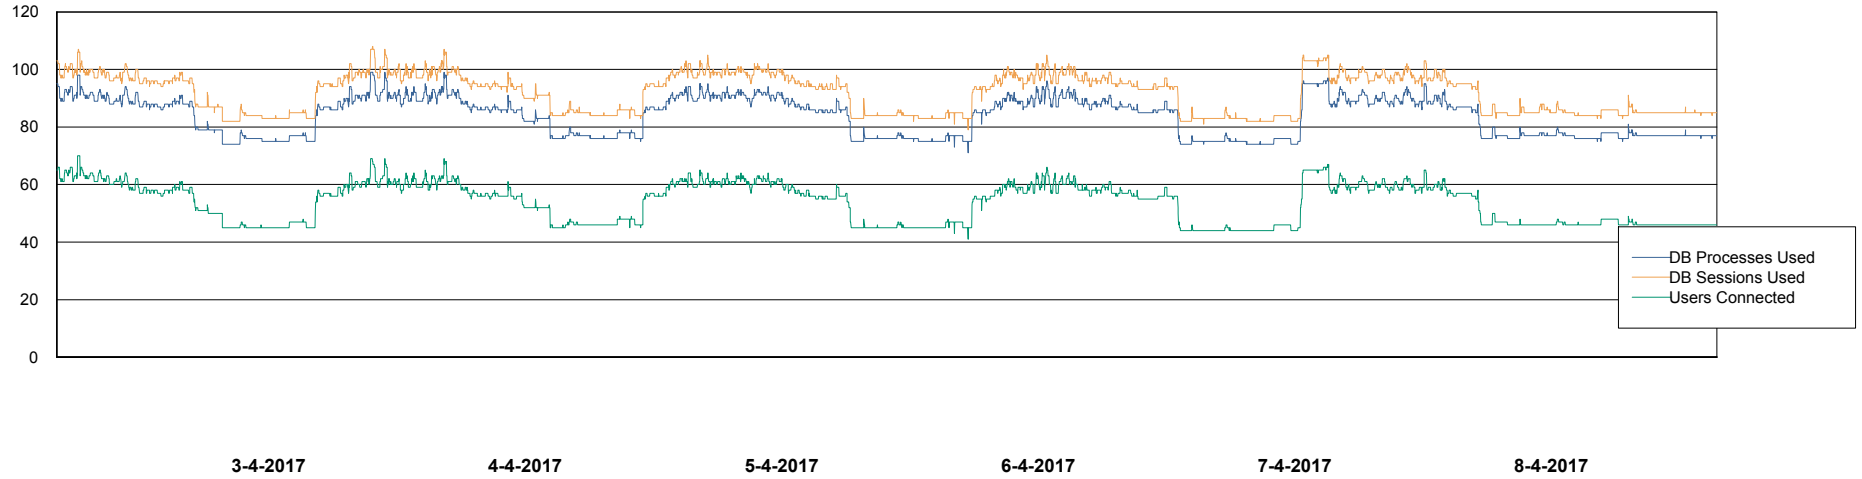

Database Performance VENDB_Production

DB Processes Max 500
DB Sessions Max 772