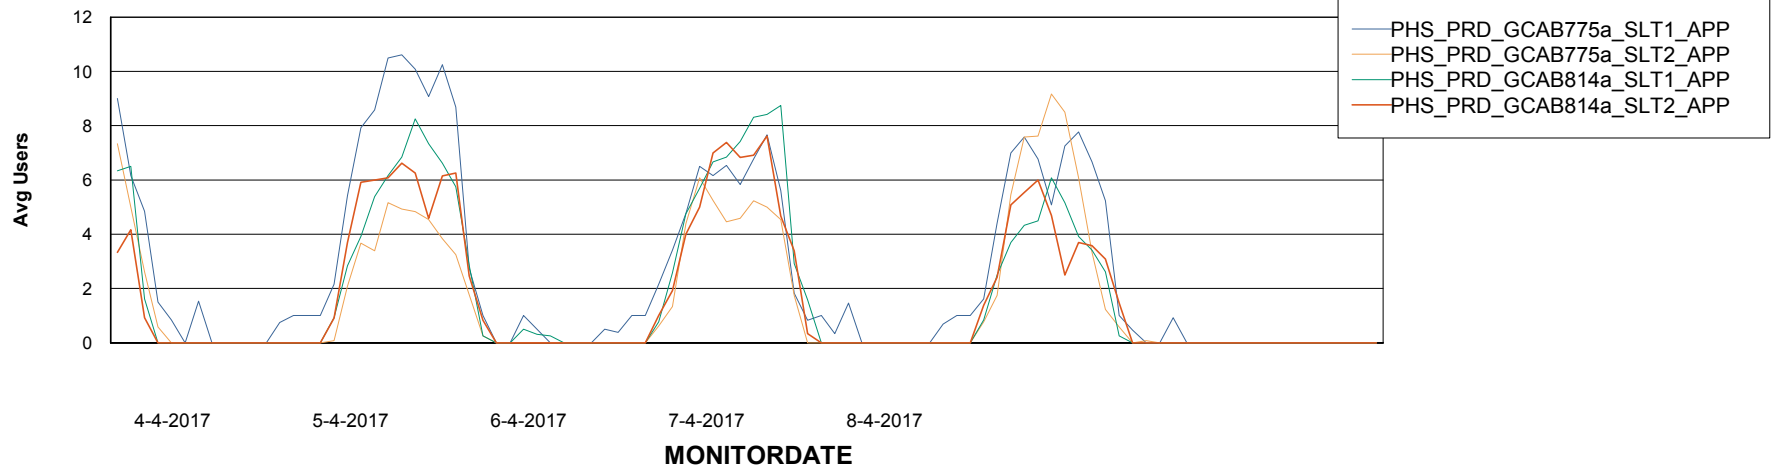

Avg users per day per ABS server