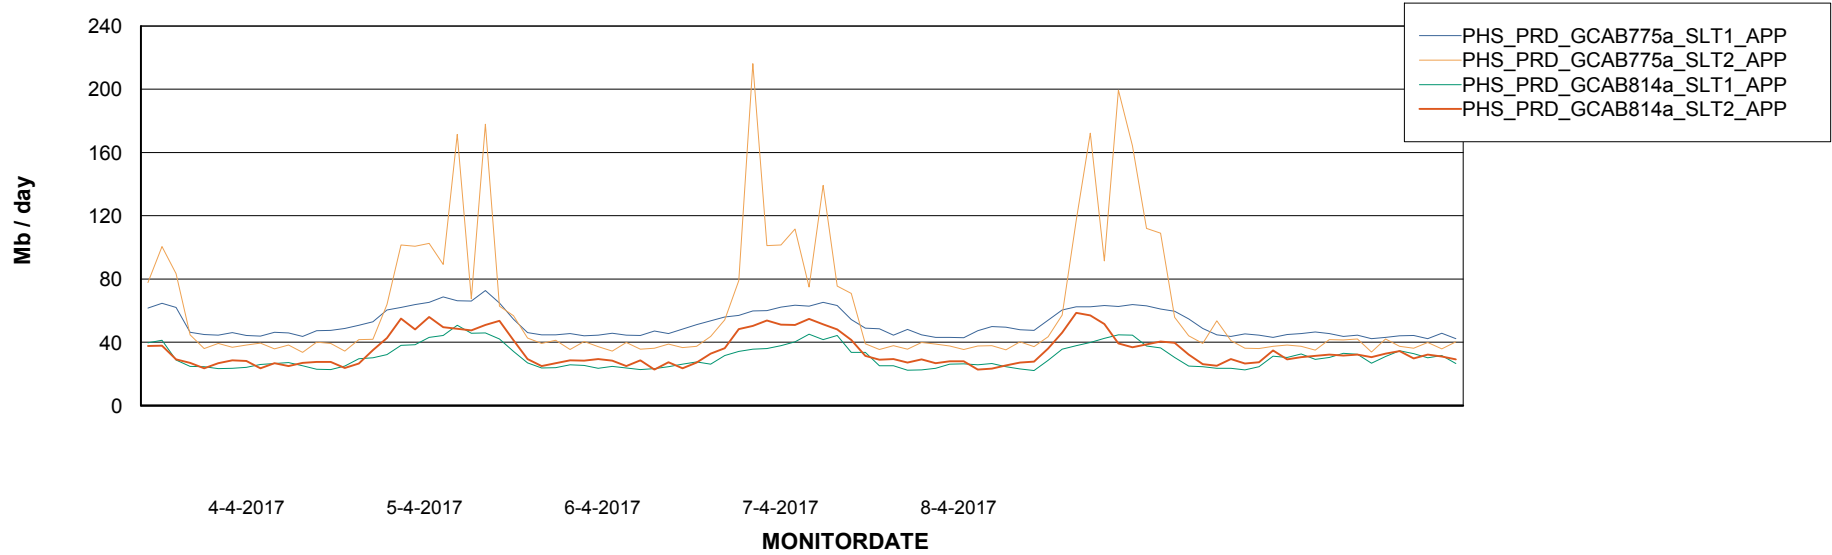

ABSSolute Application Server Services

Avg memory used per ABS Server Service