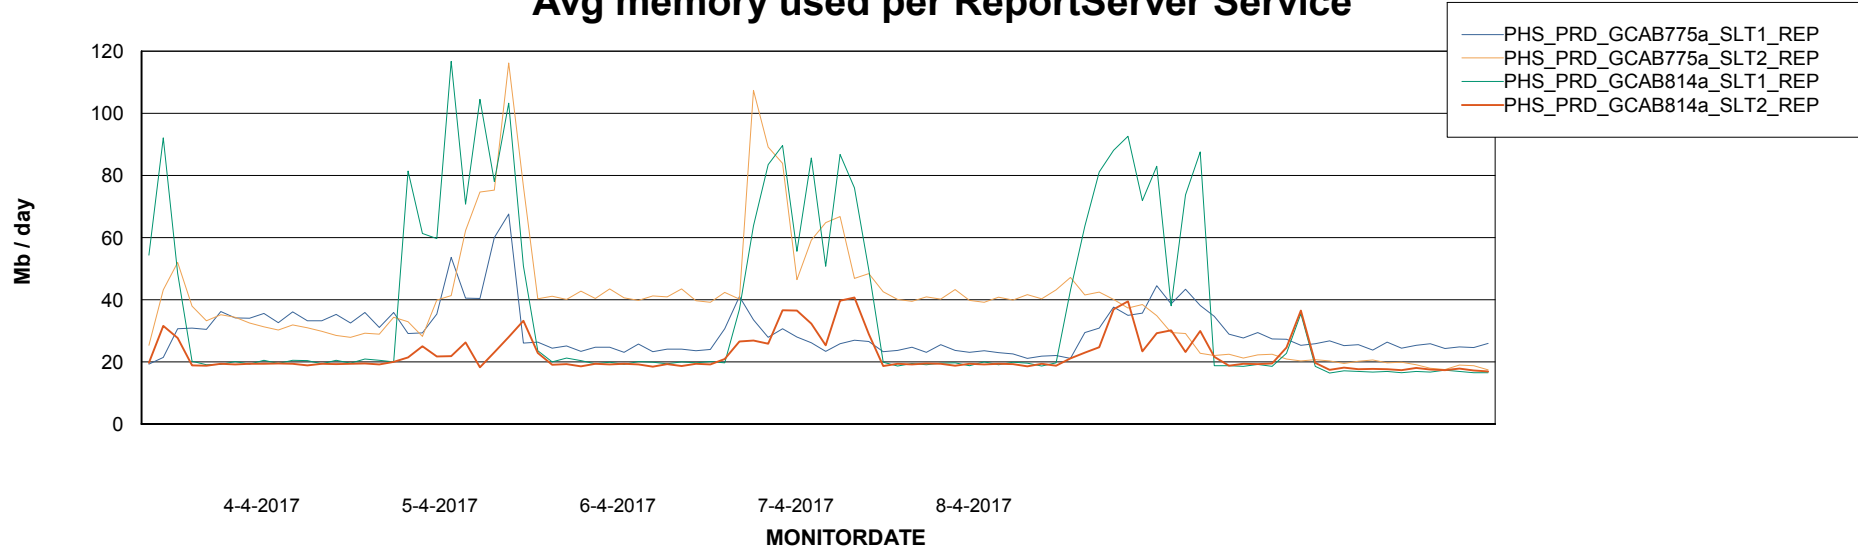

Avg memory used per ABS Server Service

Avg users per day per ABS server

Weekly SLA Customer Report

Customer PHS_Production
Database ID 47

ABSSolute Application ReportServer Services

Avg memory used per ReportServer Service