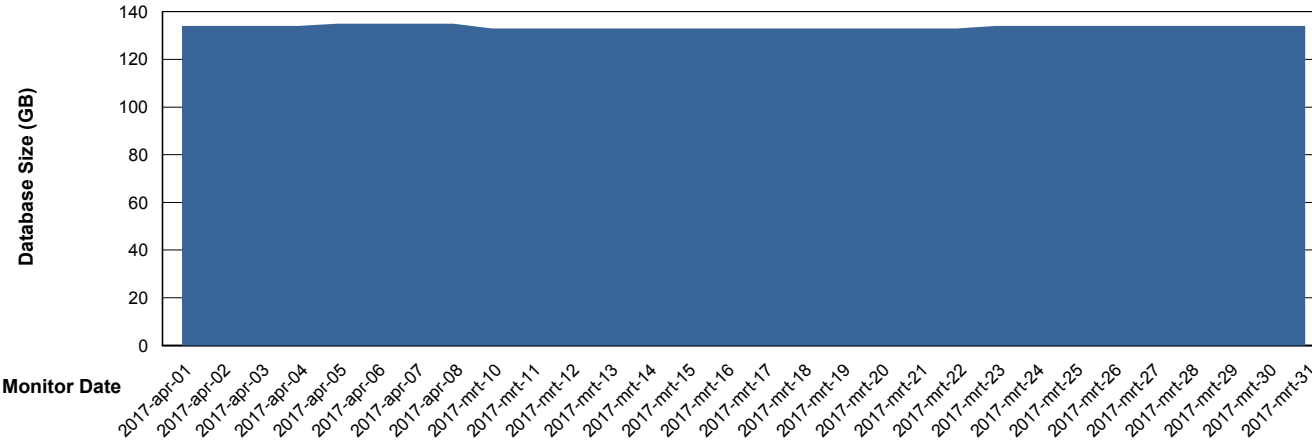

Database Performance PHSDB_Standby

DB Processes Max 500
DB Sessions Max 772

Weekly SLA Customer Report

Customer PHS_Production
 Database ID 47

DATABASE SIZE PHSDB_Production

Database growth over last month