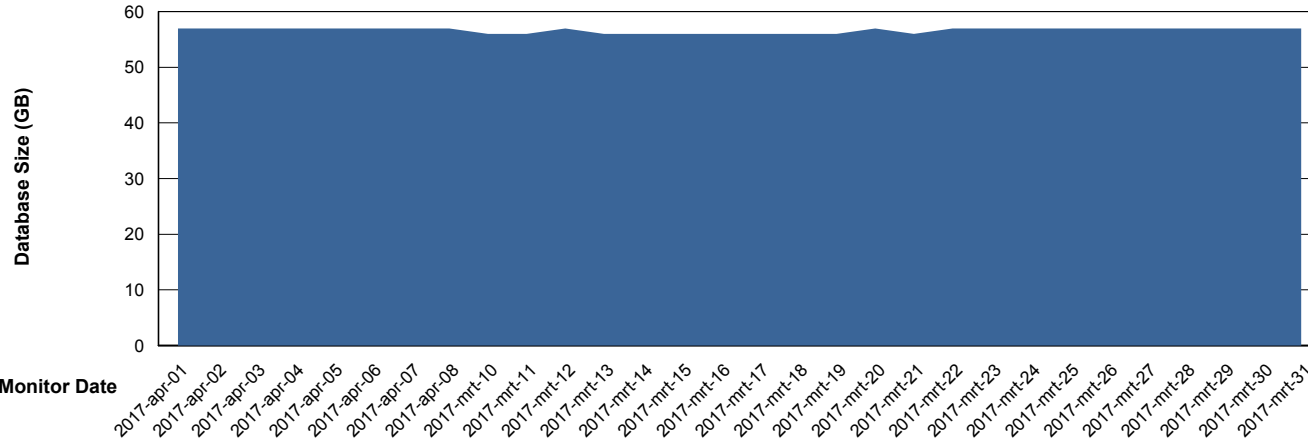

Database Performance JWRDB_Standby

DB Processes Max 150
DB Sessions Max 248

Weekly SLA Customer Report

Customer JWR Production
 Database ID 43

DATABASE SIZE JWRDB_Production

Database growth over last month