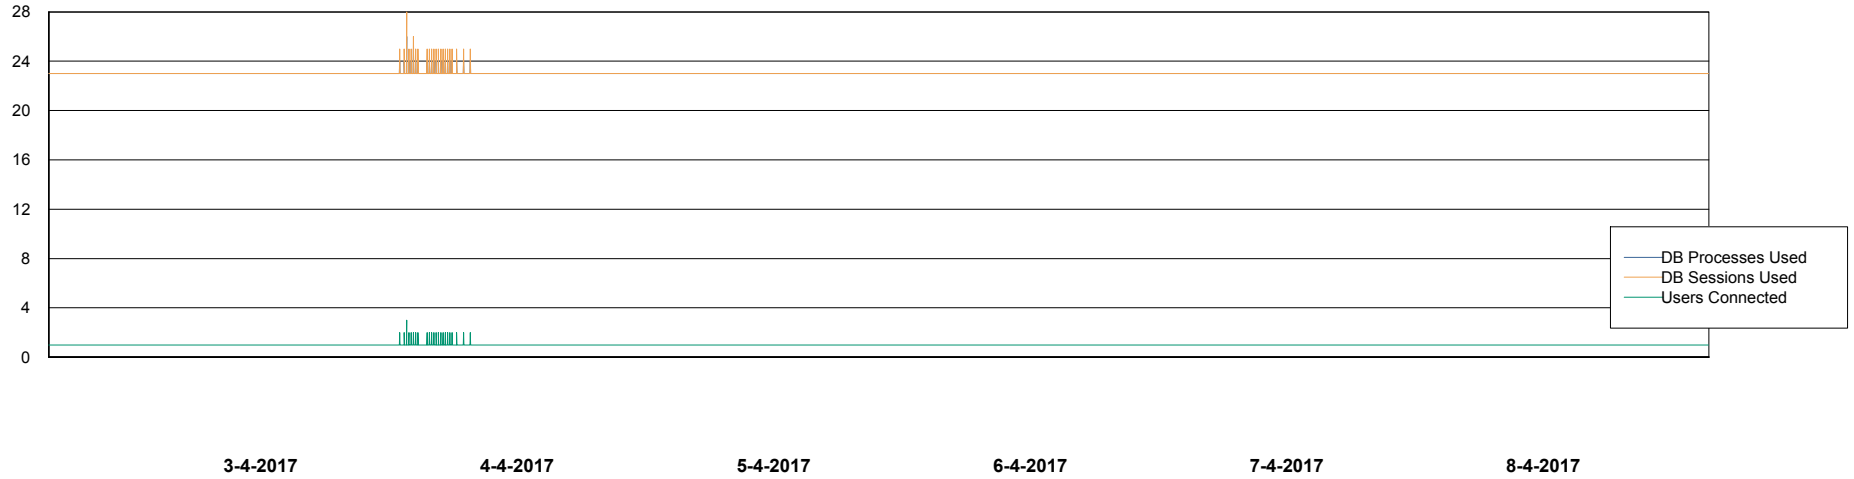

Weekly SLA Customer Report

Customer JWR Production
Database ID 43

Database Performance JWRDB_Production

DB Processes Max 150
DB Sessions Max 248

Weekly SLA Customer Report

Customer JWR Production
Database ID 43

Database Performance JWRDB_Standby

DB Processes Max 150
DB Sessions Max 248

Weekly SLA Customer Report

Customer JWR Production
 Database ID 43

DATABASE SIZE JWRDB_Production

Database growth over last month