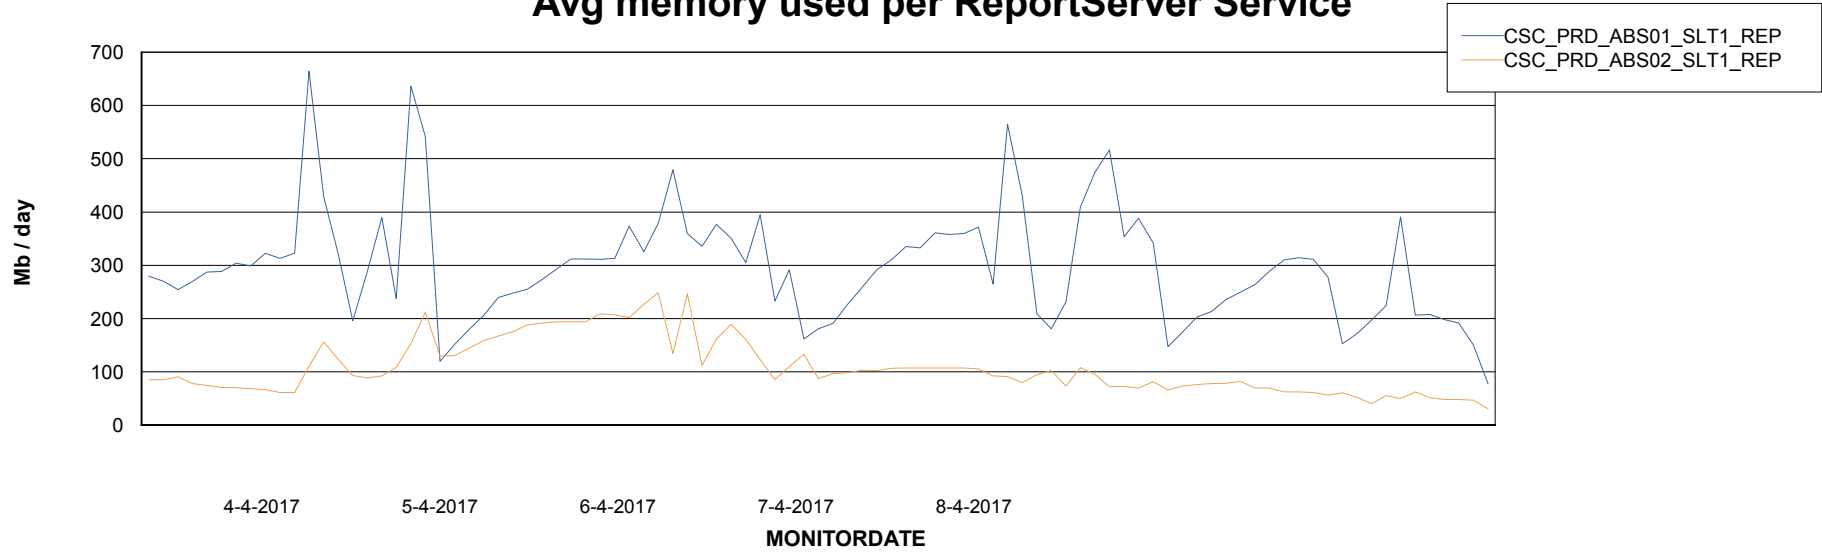

Avg memory used per ABS Server Service

Avg users per day per ABS server

Weekly SLA Customer Report

Customer CSC_Production
Database ID 50

ABSSolute Application ReportServer Services

Avg memory used per ReportServer Service