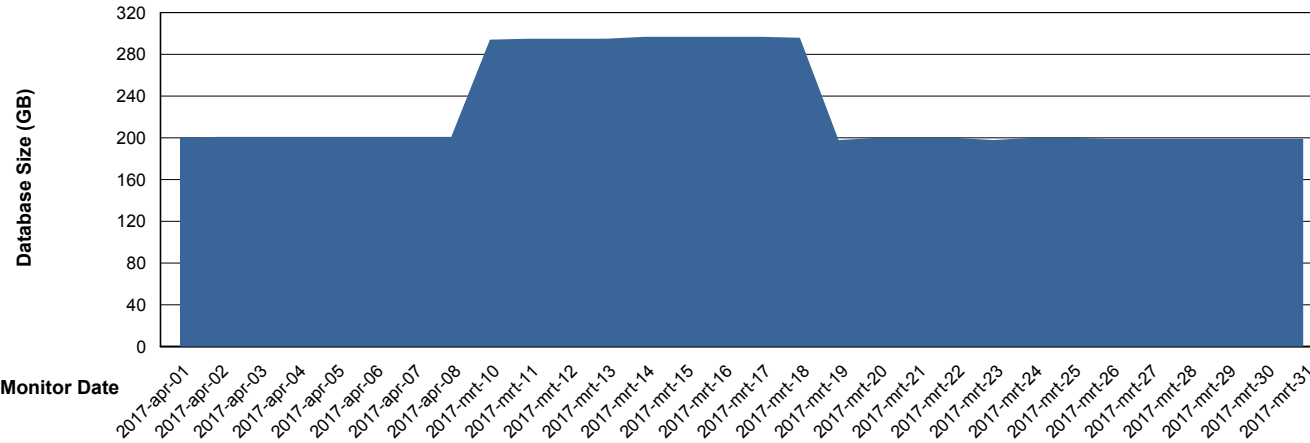

Database Performance CSCDB_Standby

DB Processes Max 500
DB Sessions Max 800

Weekly SLA Customer Report

Customer CSC_Production
 Database ID 50

DATABASE SIZE CSCDB_Primary

Database growth over last month

Database Tablespace CSCDB_Primary