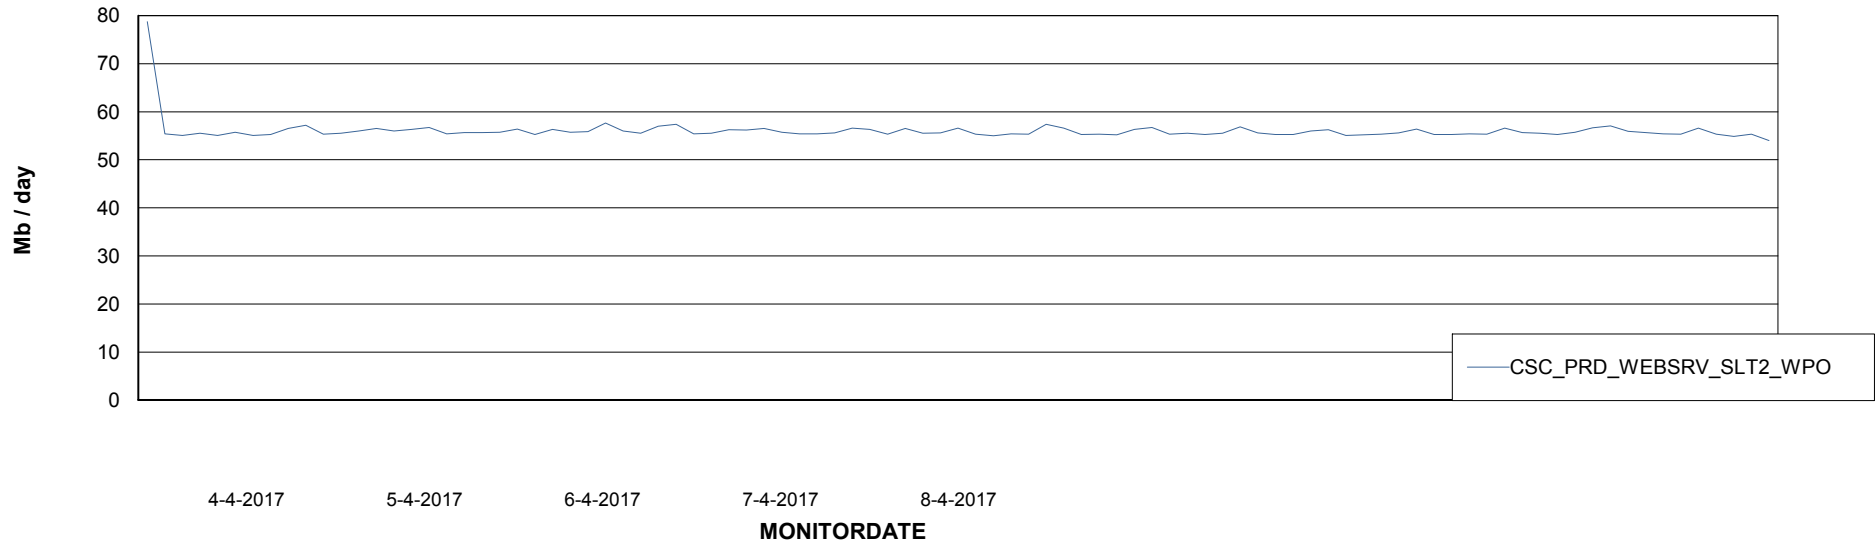

ABSSolute Web Component Services

Avg memory used per ABS Web component