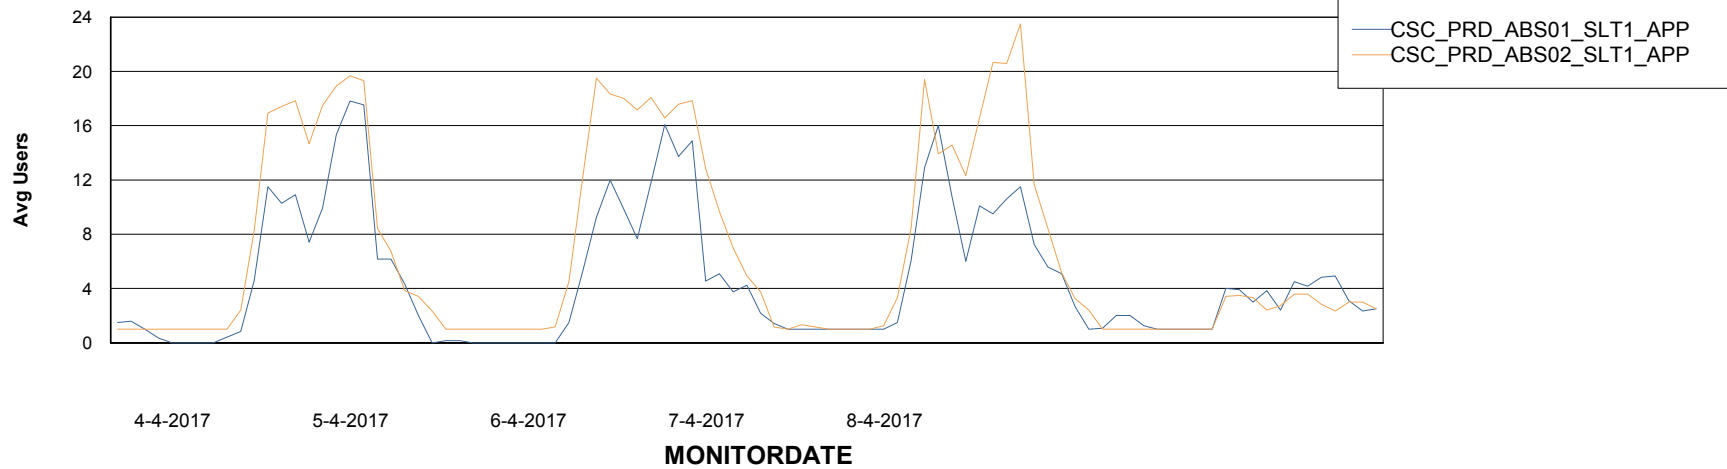

Avg users per day per ABS server