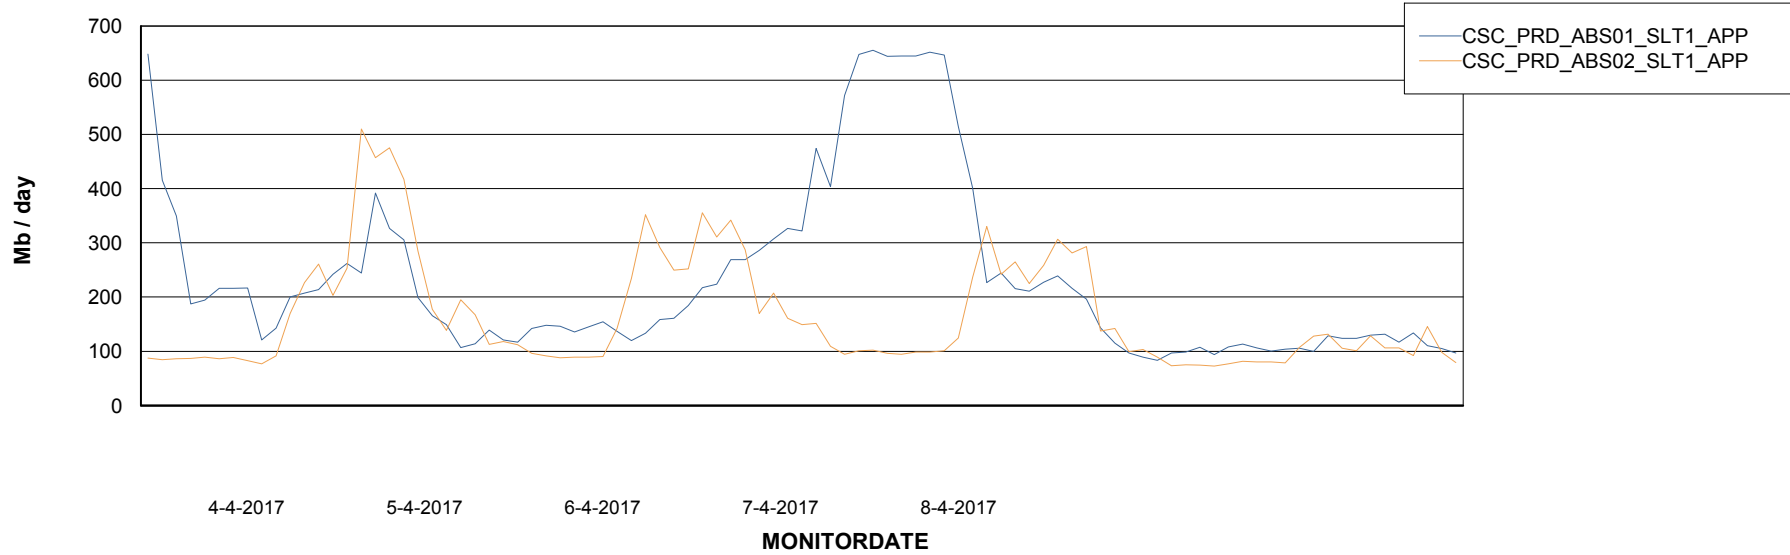

ABSSolute Application Server Services

Avg memory used per ABS Server Service