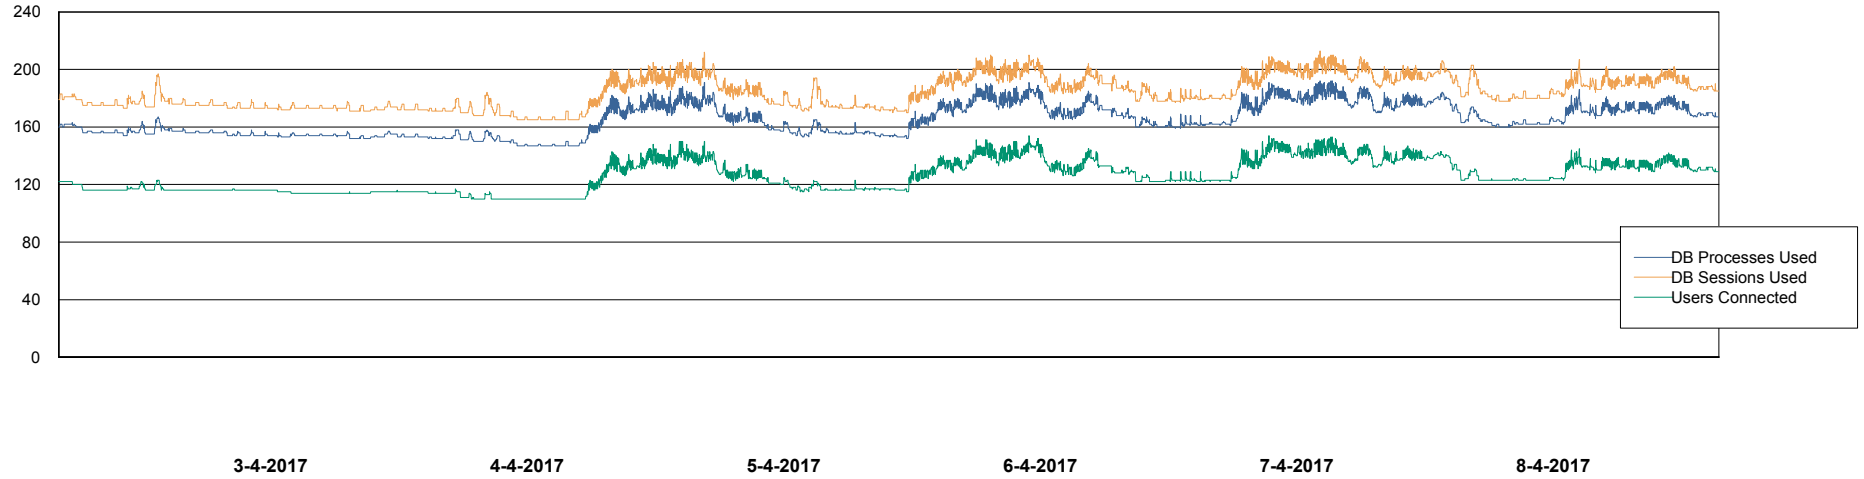

Database Performance CSCDB_Primary

DB Processes Max 500
DB Sessions Max 800