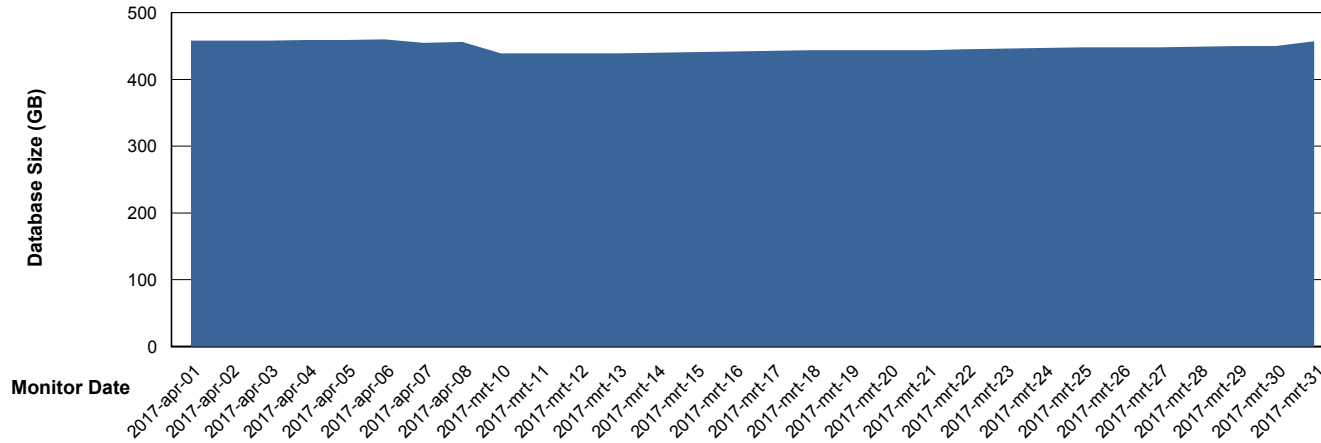

DATABASE SIZE AUJ_DB4_Primary

Database growth over last month