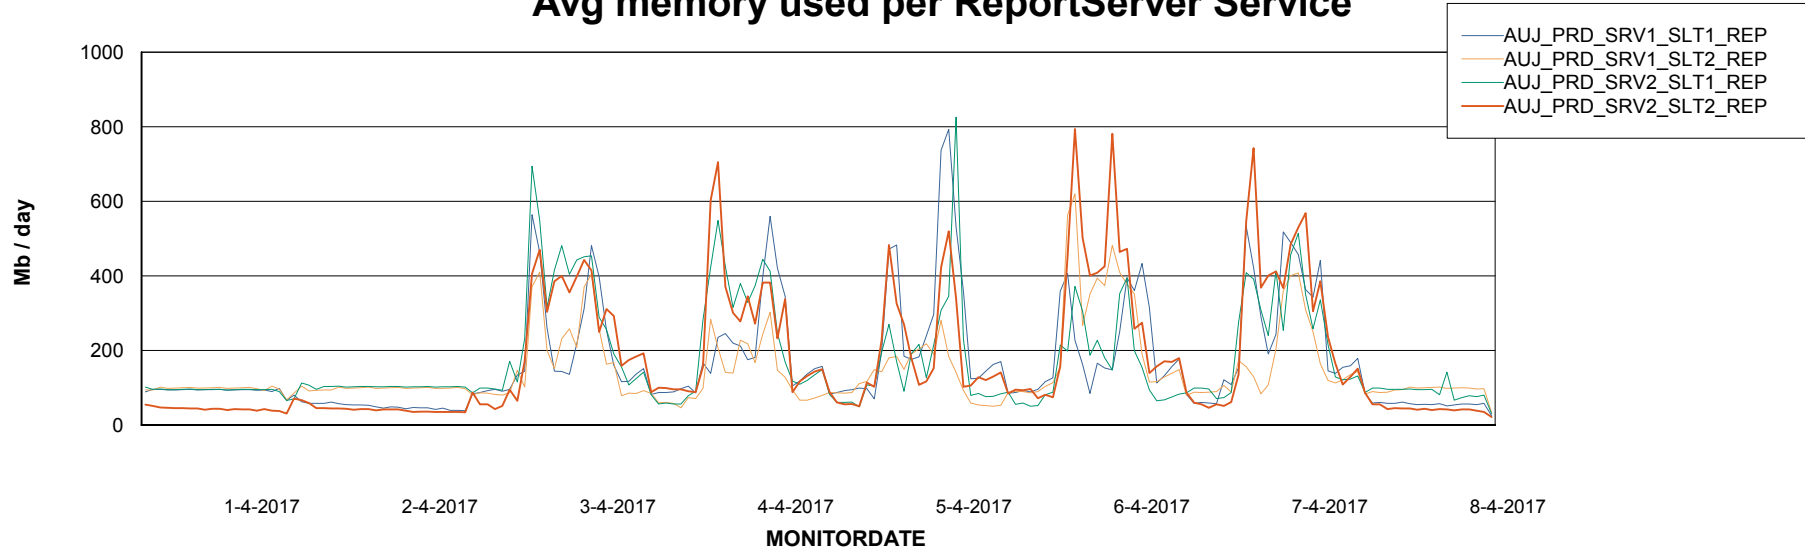

Avg users per day per ABS server

Weekly SLA Customer Report

Customer AUJ_Production
Database ID 41

ABSolute Application ReportServer Services

Avg memory used per ReportServer Service

Weekly SLA Customer Report