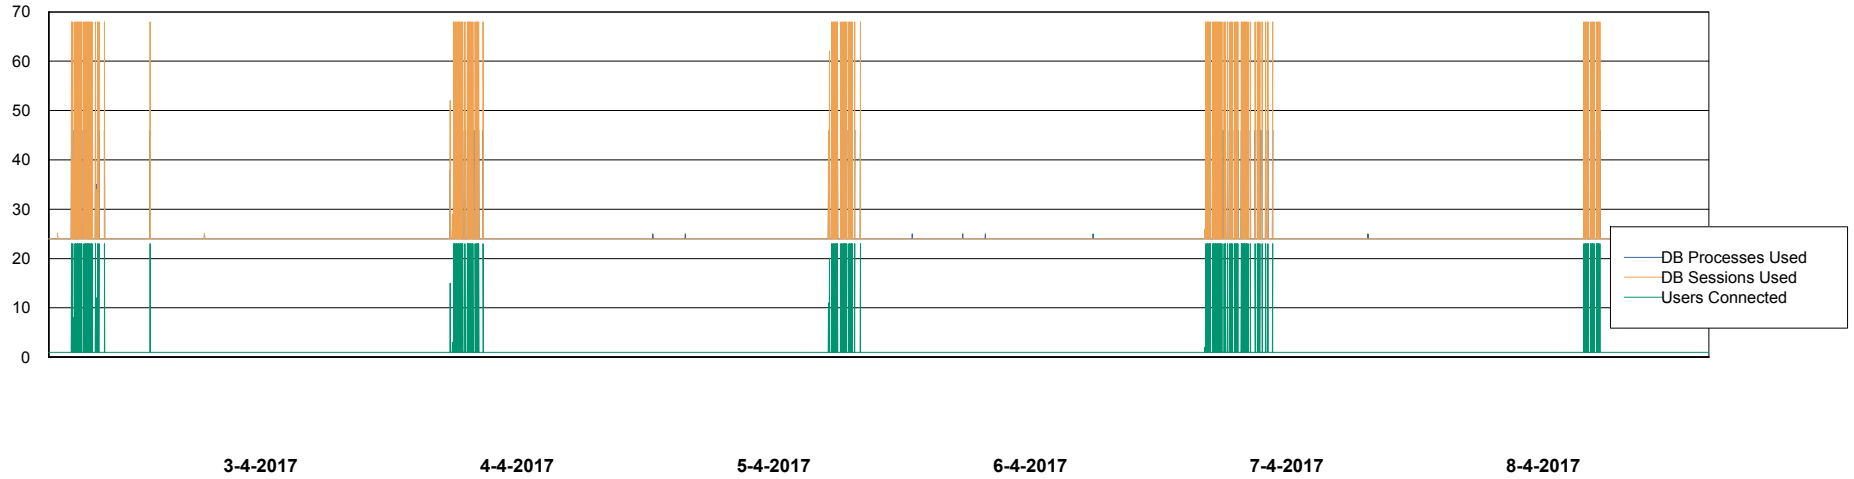

Database Performance AUJ_DB5_Standby

DB Processes Max 300
DB Sessions Max 480