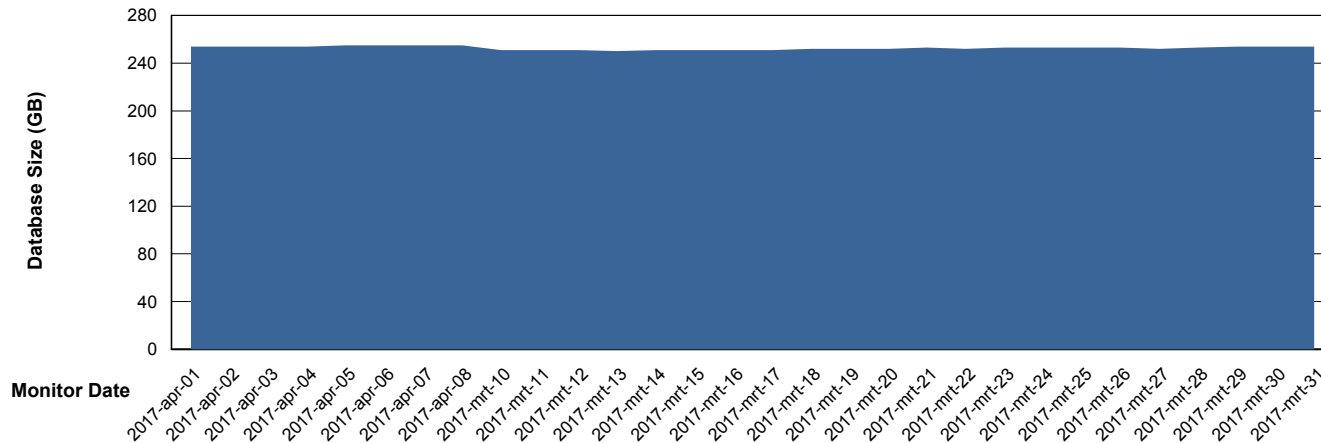

DATABASE SIZE AUJDB_BI

Database growth over last month