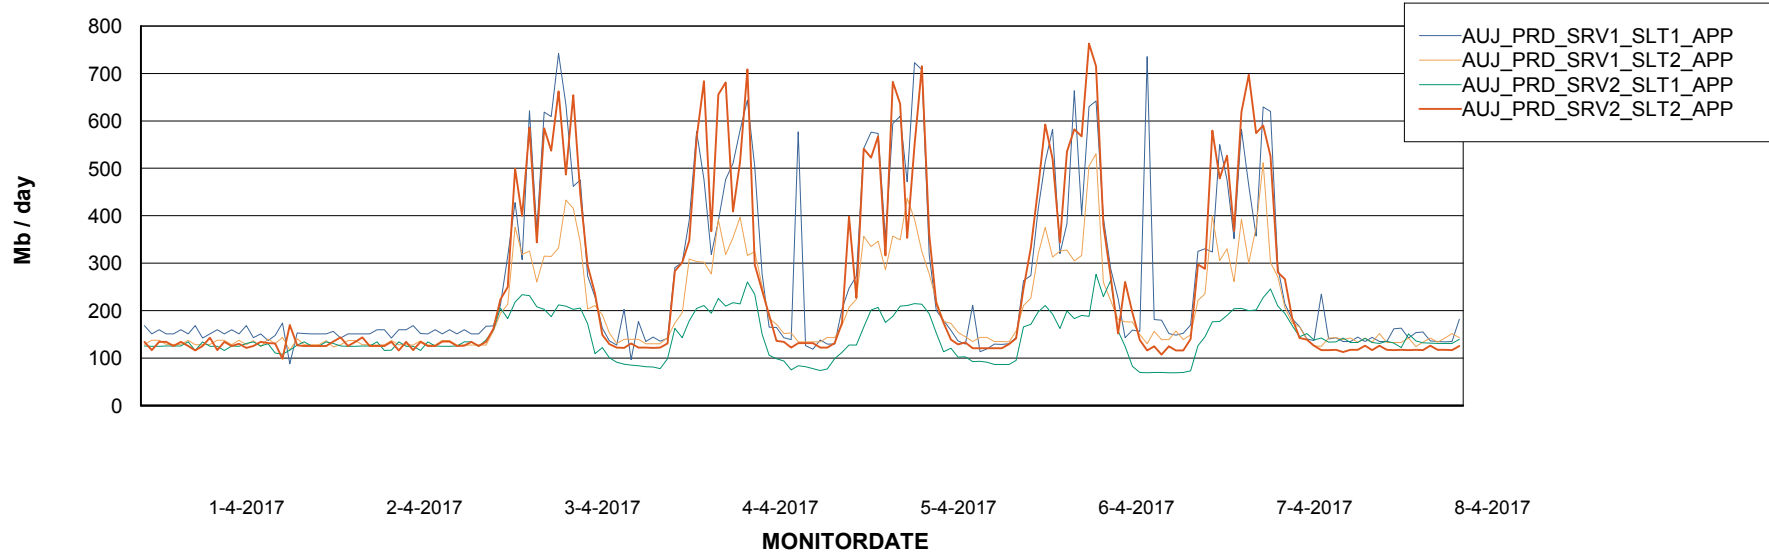

Standby Database Health AUJ_Production

Recovery lag for last 7 days

Weekly SLA Customer Report

Customer AUJ_Production
Database ID 41

ABSSolute Application Server Services

Avg memory used per ABS Server Service