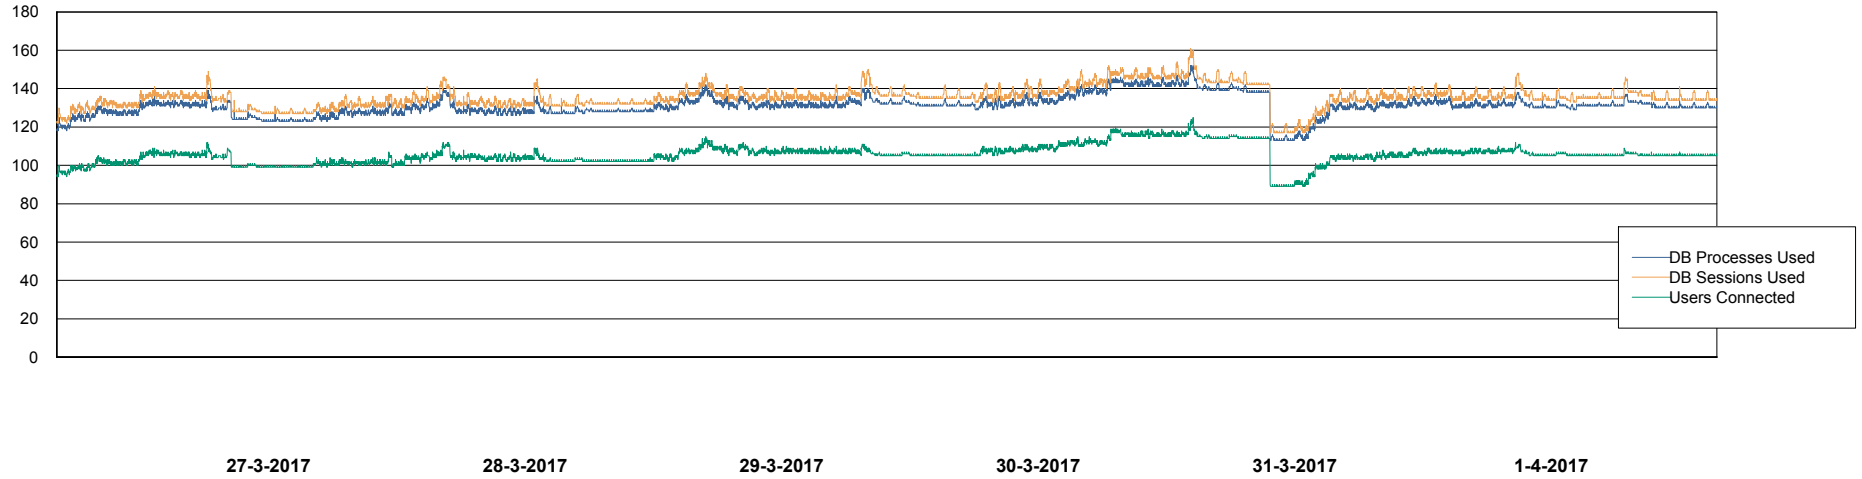

Database Performance VOSDB_Production

DB Processes Max 200
DB Sessions Max 322