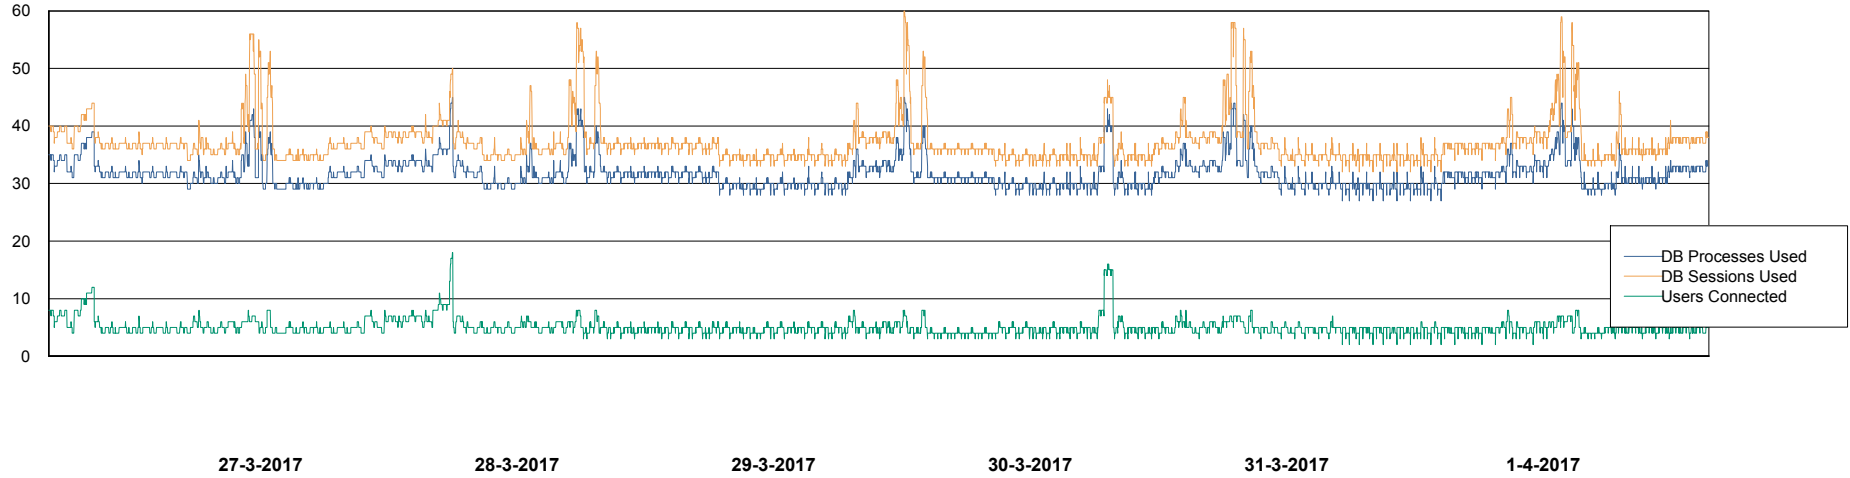

Database Performance VOSBIDB_Production

DB Processes Max 500
DB Sessions Max 772