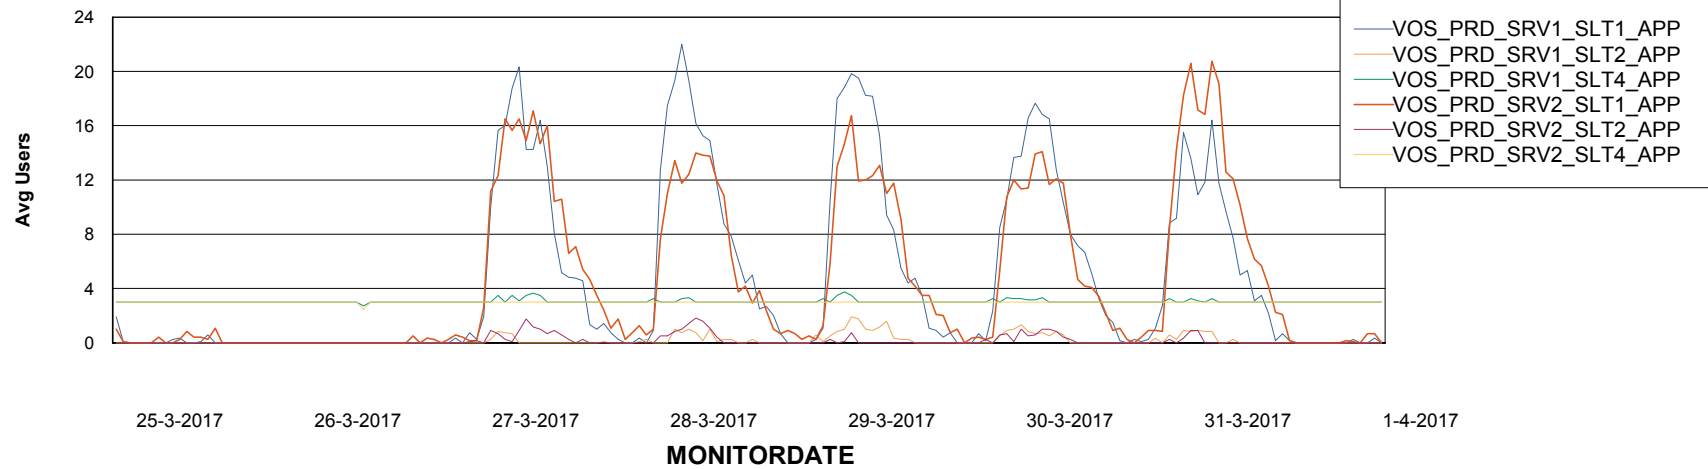

Avg users per day per ABS server