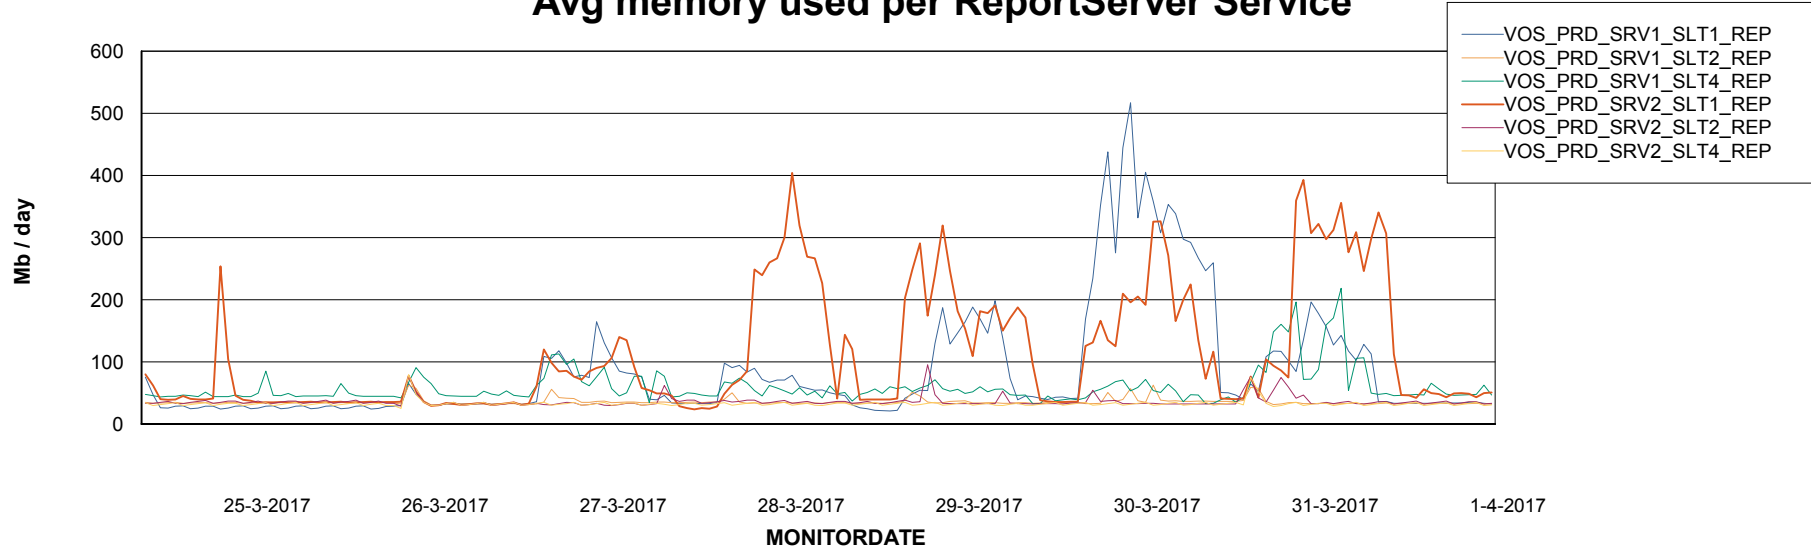

ABSSolute Application ReportServer Services

Avg memory used per ReportServer Service