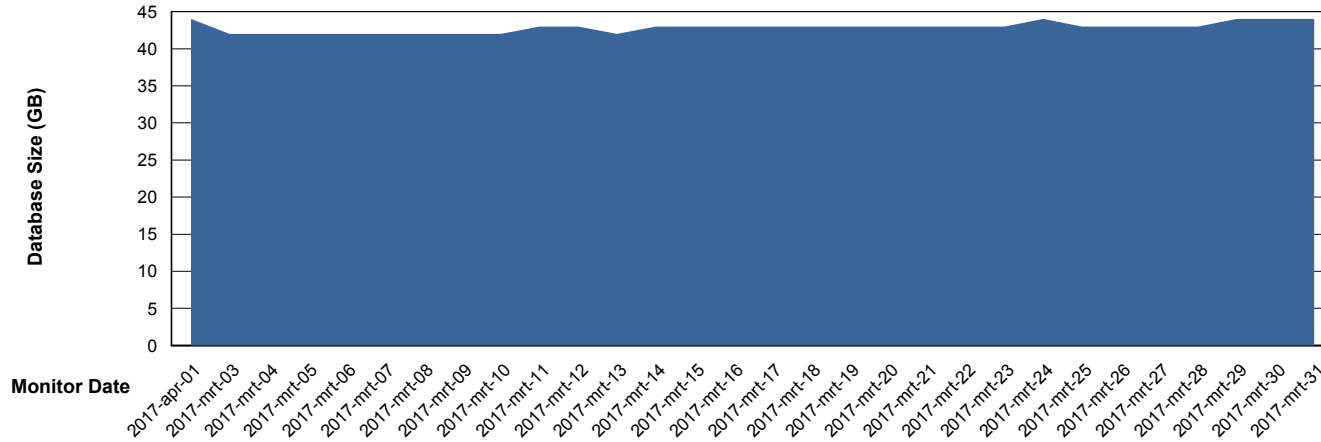

DATABASE SIZE VOSBIDB_Production

Database growth over last month