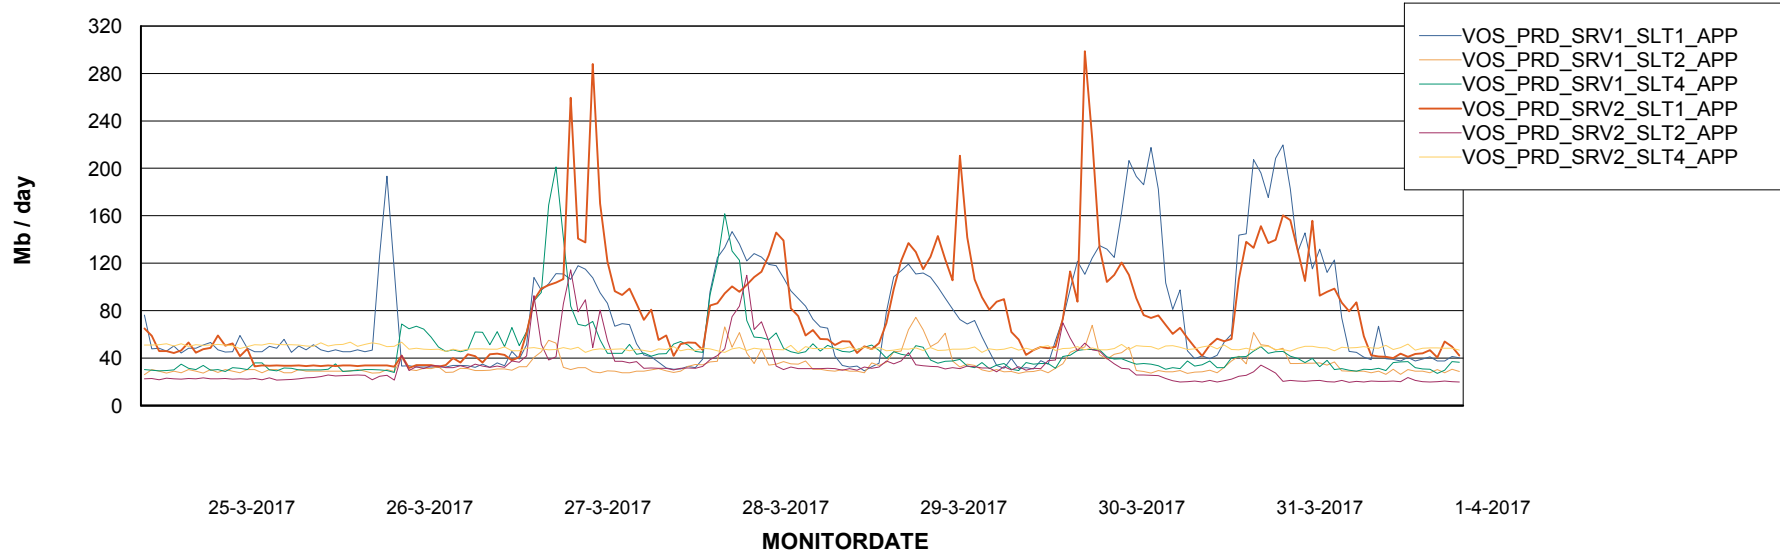

ABSSolute Application Server Services

Avg memory used per ABS Server Service