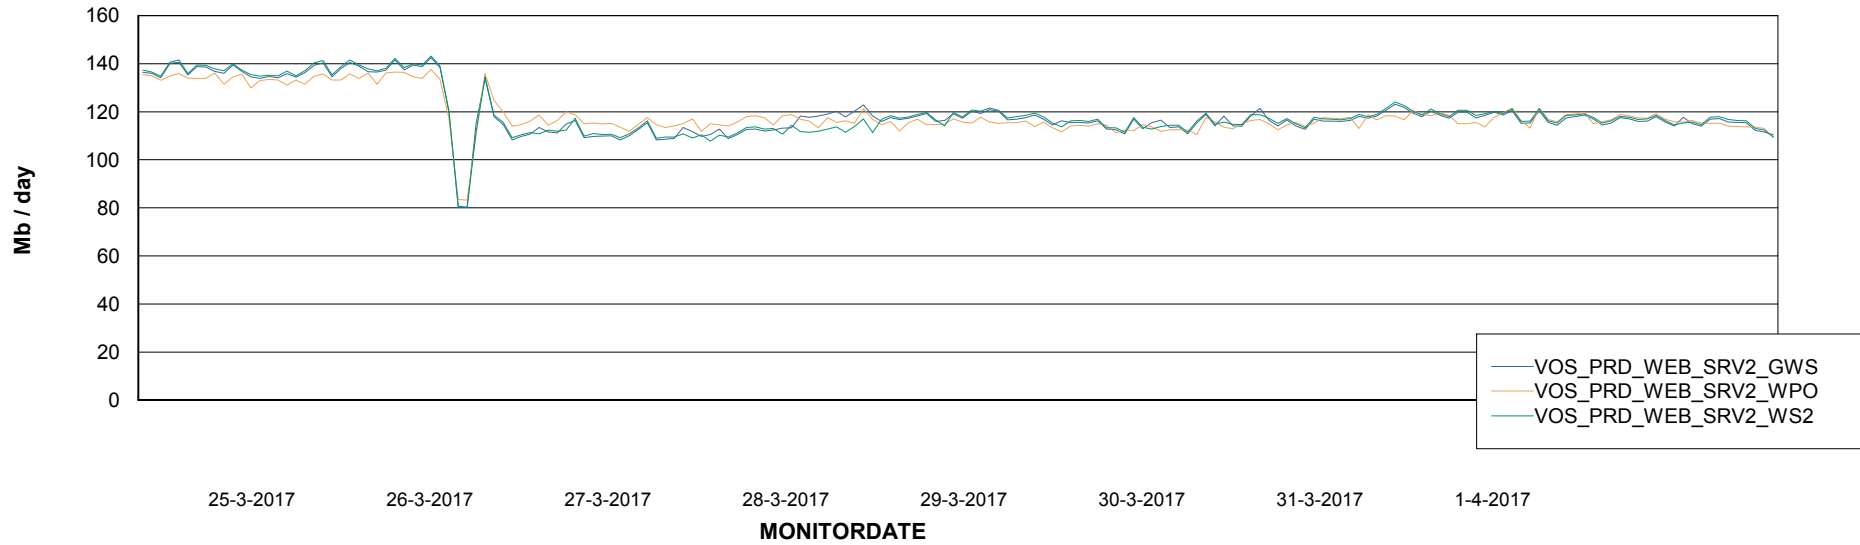

ABSSolute Web Component Services

Avg memory used per ABS Web component