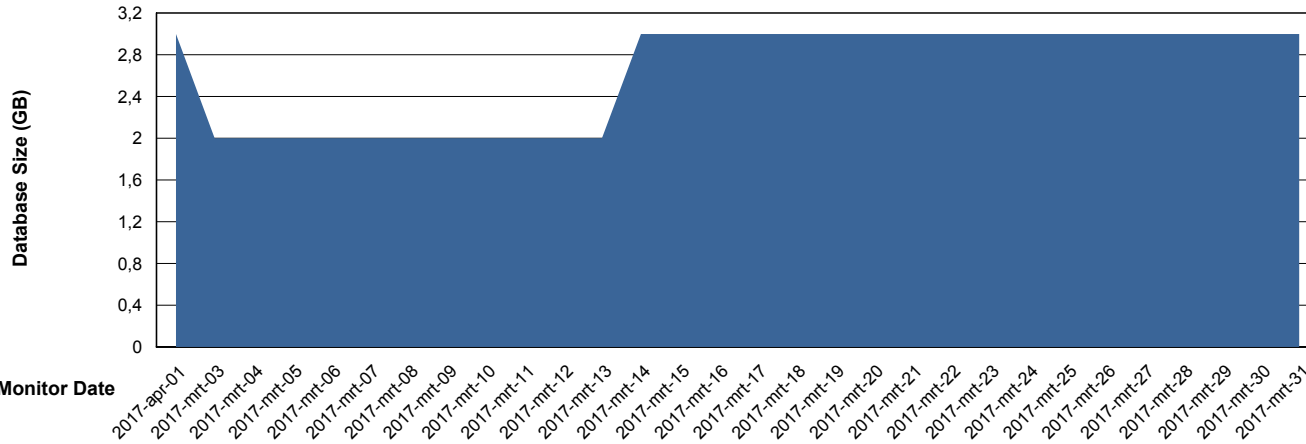

Weekly SLA Customer Report

Customer STX_Production
Database ID 71

Database Performance STXDB_Production

Weekly SLA Customer Report

Customer STX_Production
 Database ID 71

DATABASE SIZE STXDB_Production

Database growth over last month

Database Tablespace STXDB_Production

Date	Tablespace Name	Filesize (Gb)	Usedsize (Gb)	Percentage free
1-4-2017	ABSDATA	3	2	33
	INDX	1	0	100
31-3-2017	ABSDATA	3	2	33
	INDX	1	0	100
30-3-2017	ABSDATA	3	2	33
	INDX	1	0	100
29-3-2017	ABSDATA	3	2	33
	INDX	1	0	100
28-3-2017	ABSDATA	3	2	33
	INDX	1	0	100
27-3-2017	ABSDATA	3	2	33
	INDX	1	0	100
26-3-2017	ABSDATA	3	2	33
	INDX	1	0	100