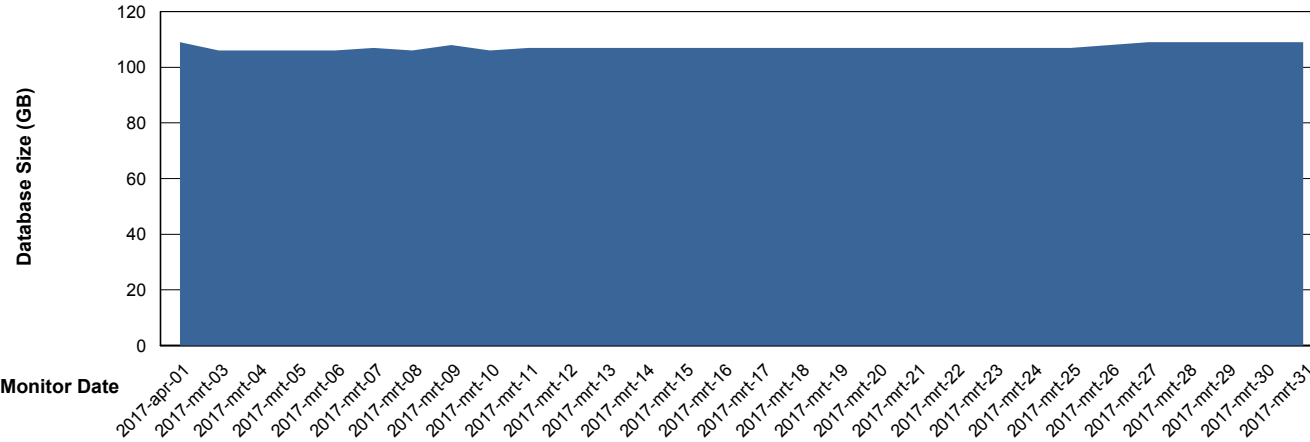

DATABASE SIZE RFLDB_Production

Database growth over last month