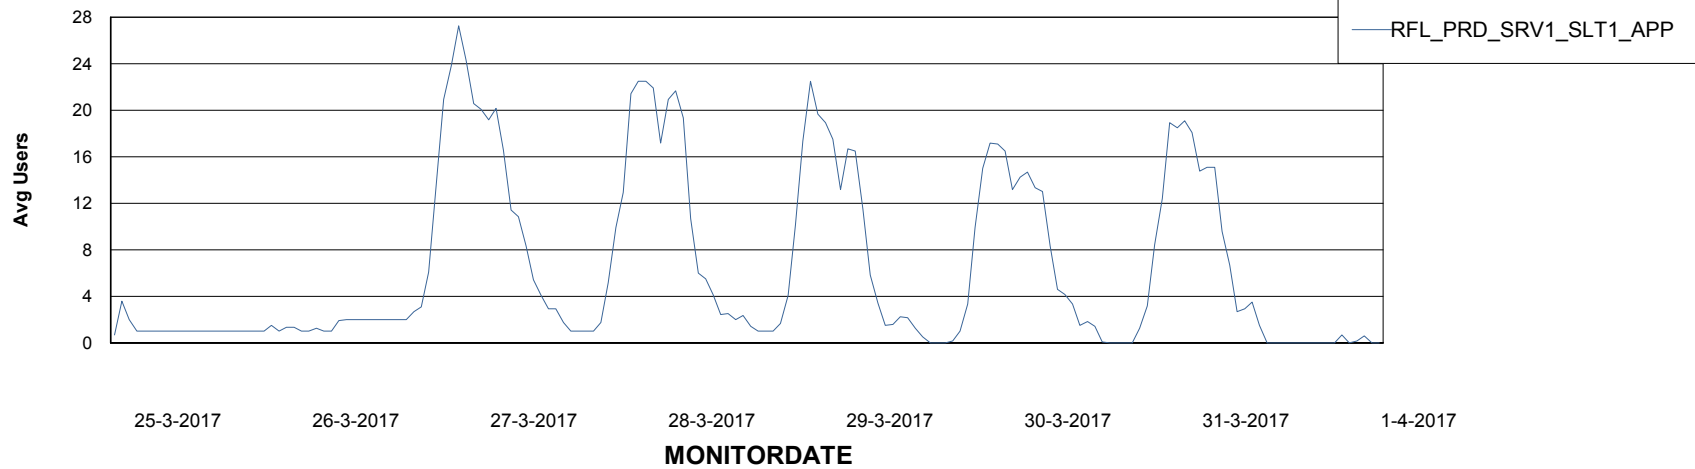

Avg users per day per ABS server