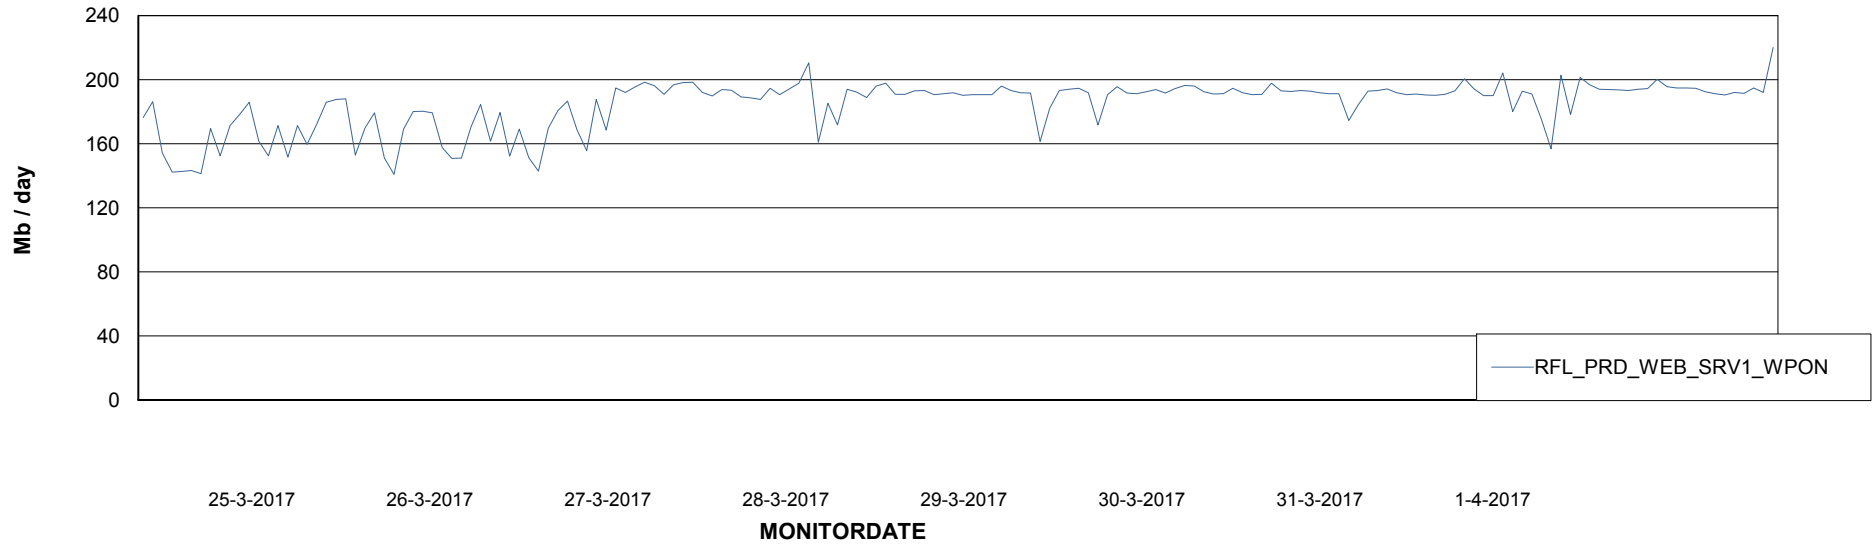

ABSSolute Web Component Services

Avg memory used per ABS Web component