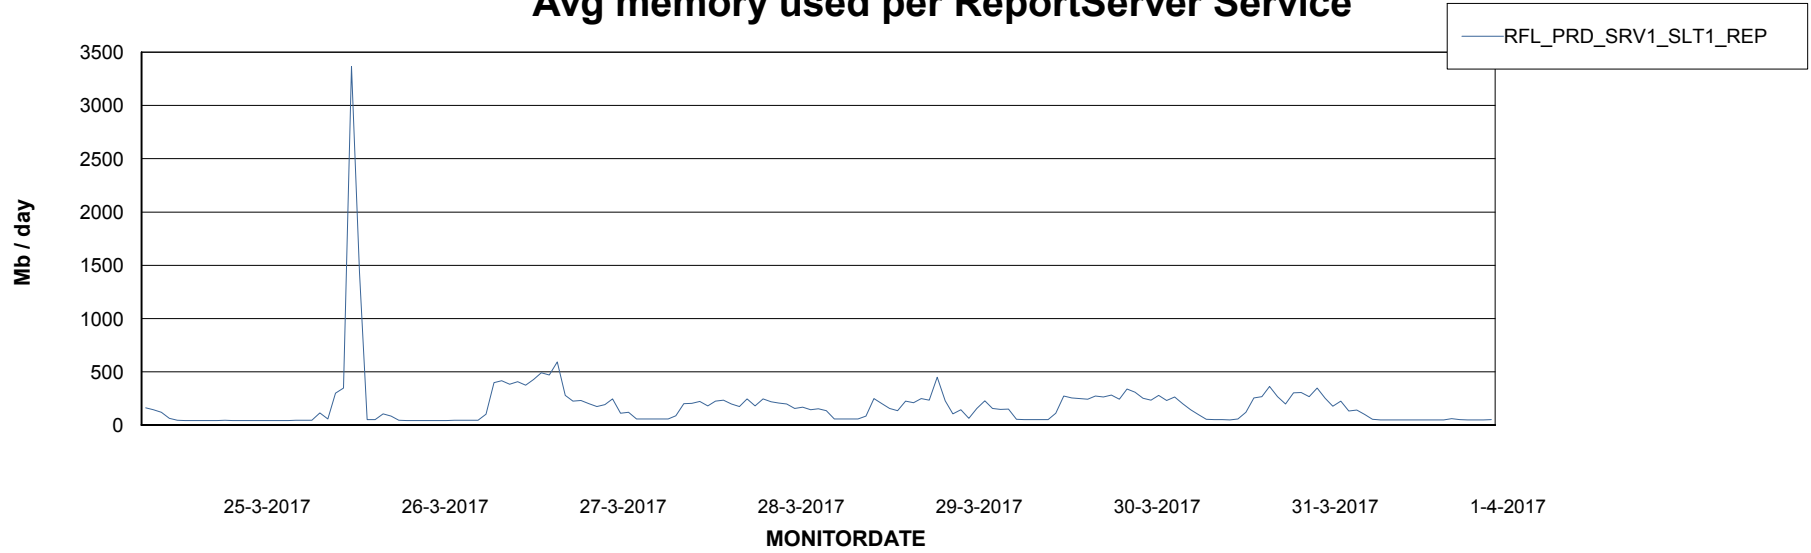

ABSSolute Application ReportServer Services

Avg memory used per ReportServer Service