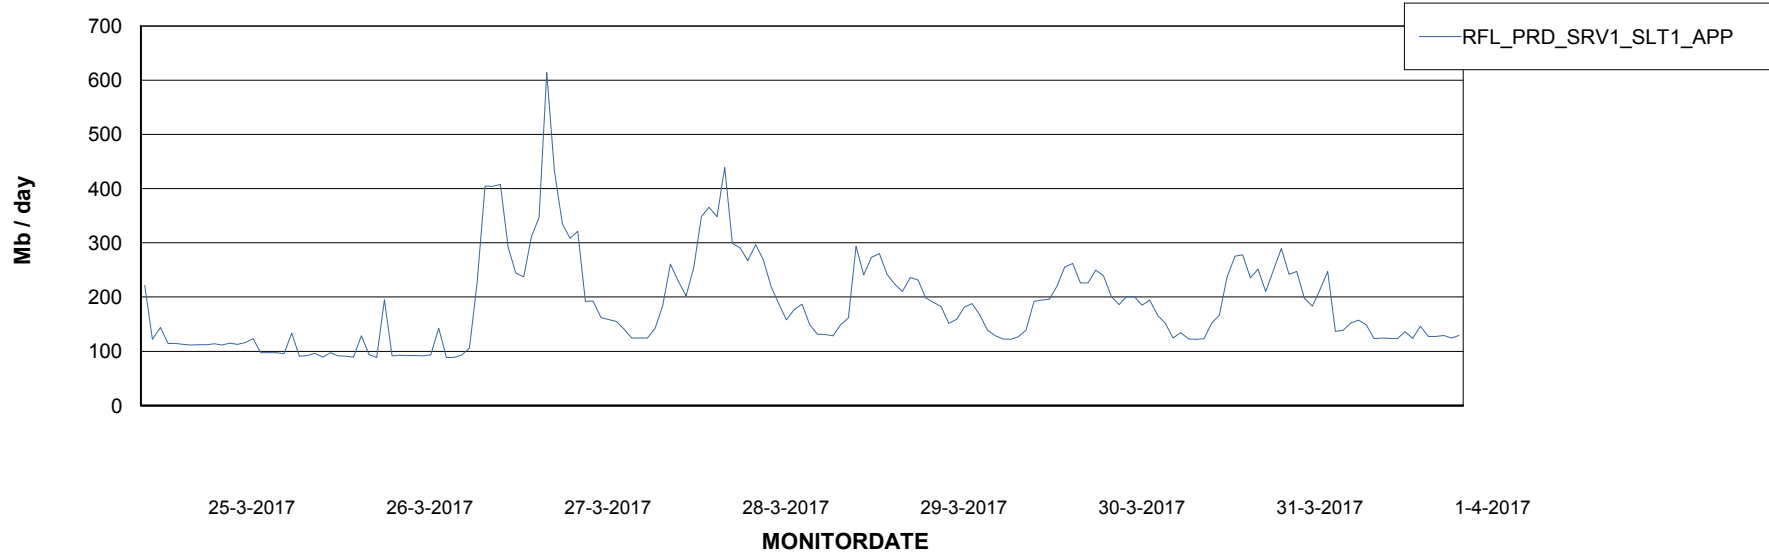

ABSSolute Application Server Services

Avg memory used per ABS Server Service