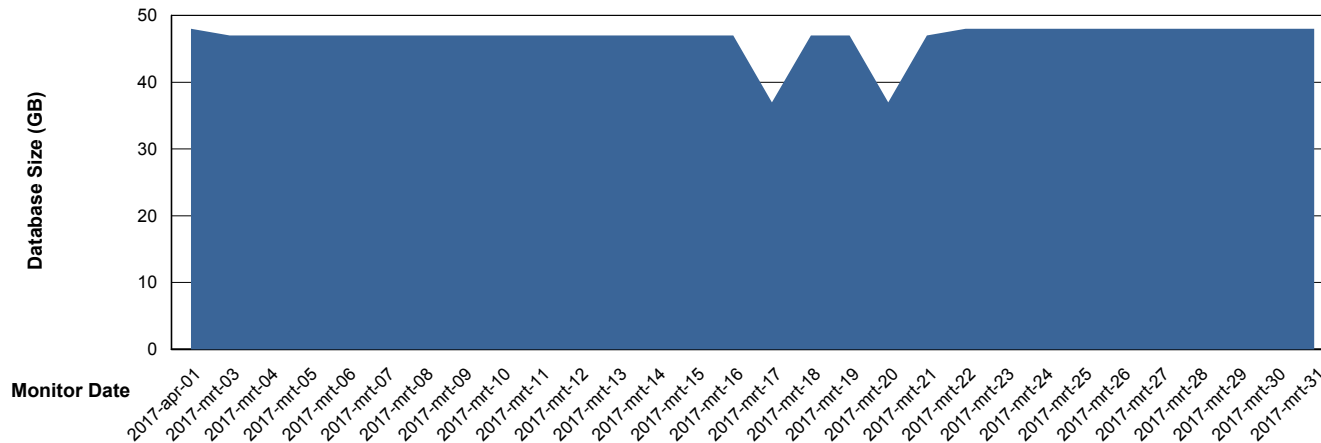

Weekly SLA Customer Report

Customer LLG_Production
 Database ID 53

DATABASE SIZE LLGDB_Production

Database growth over last month

DATABASE SIZE LLGDBBI_Production

Database growth over last month

Weekly SLA Customer Report