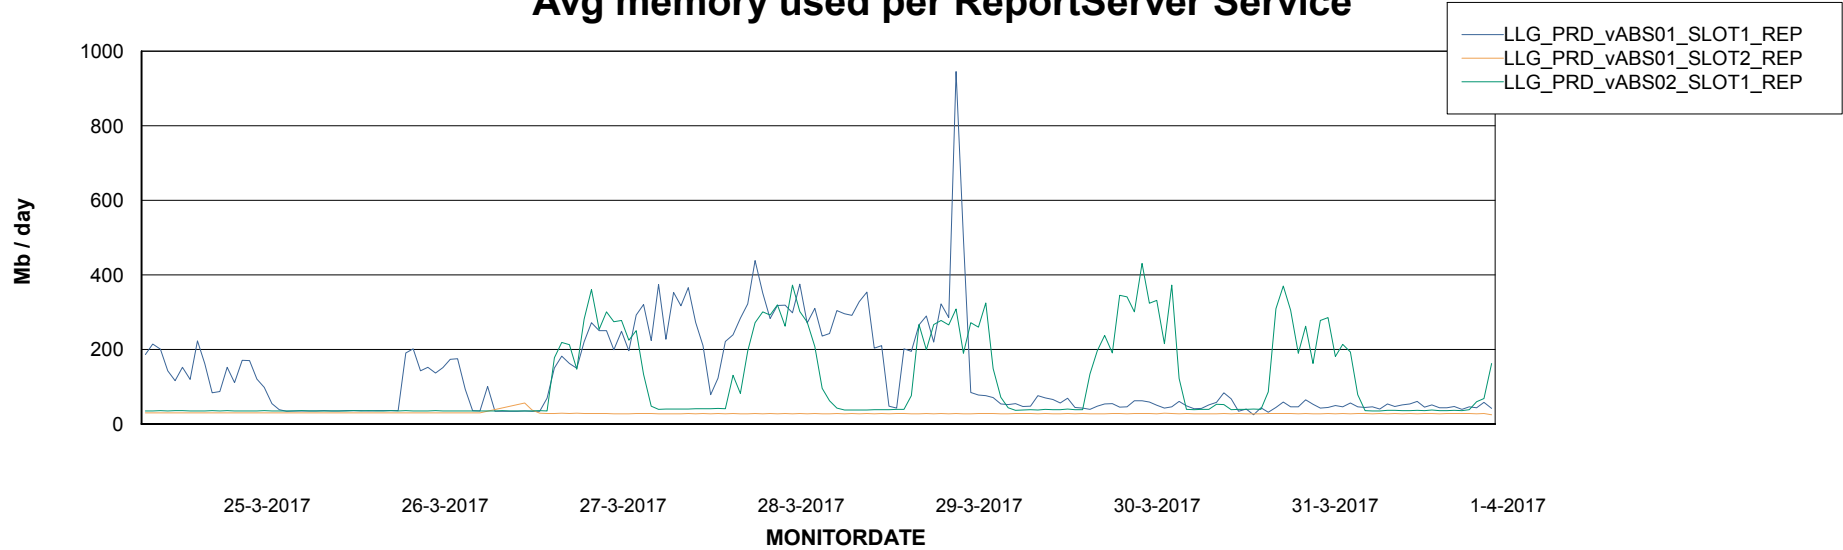

ABSSolute Application ReportServer Services

Avg memory used per ReportServer Service