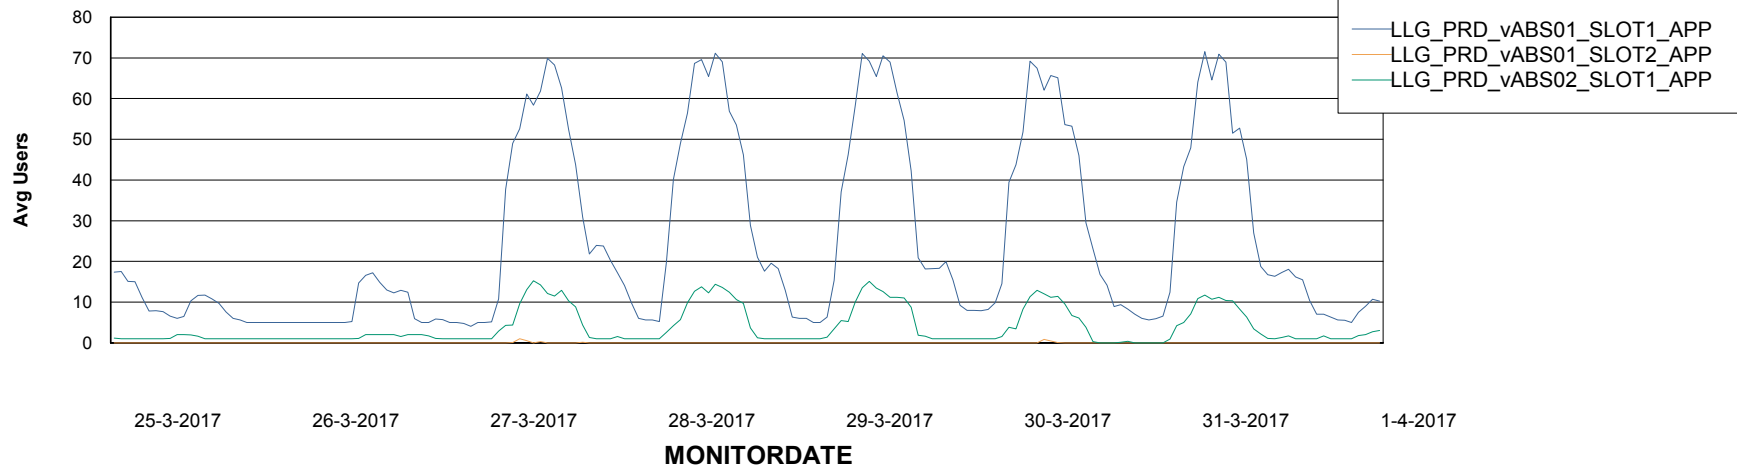

Weekly SLA Customer Report

Customer LLG_Production
Database ID 53

ABSSolute Application Server Services

Avg memory used per ABS Server Service

Avg users per day per ABS server

Weekly SLA Customer Report

Customer LLG_Production
Database ID 53