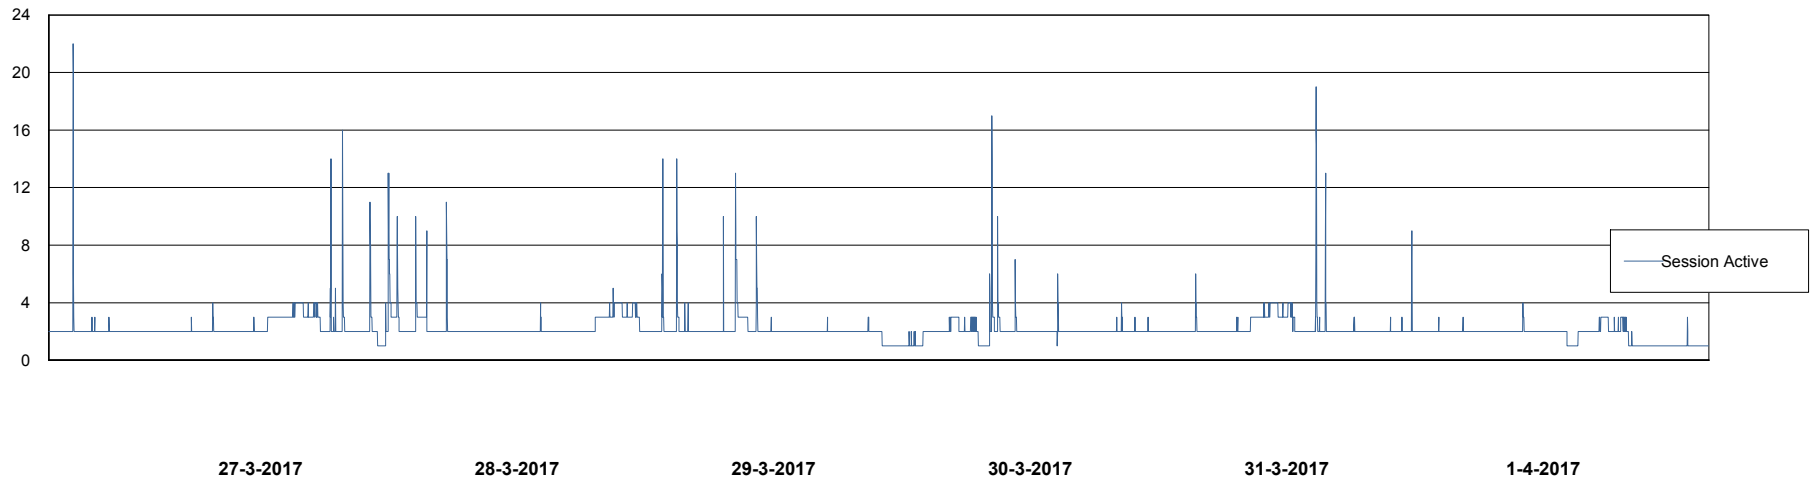

Database Performance LLGDB_Standby

DB Processes Max 520
DB Sessions Max 804

Weekly SLA Customer Report

Customer LLG_Production
Database ID 53

Database Performance LLGDBBI_Production

DB Processes Max 500
DB Sessions Max 780