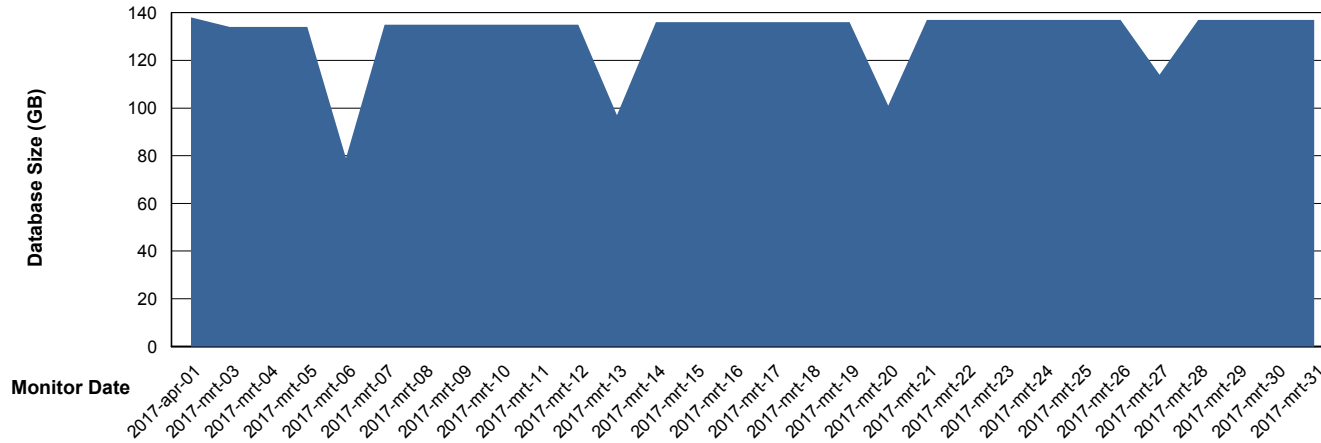

DATABASE SIZE LLGDB_Production

Database growth over last month