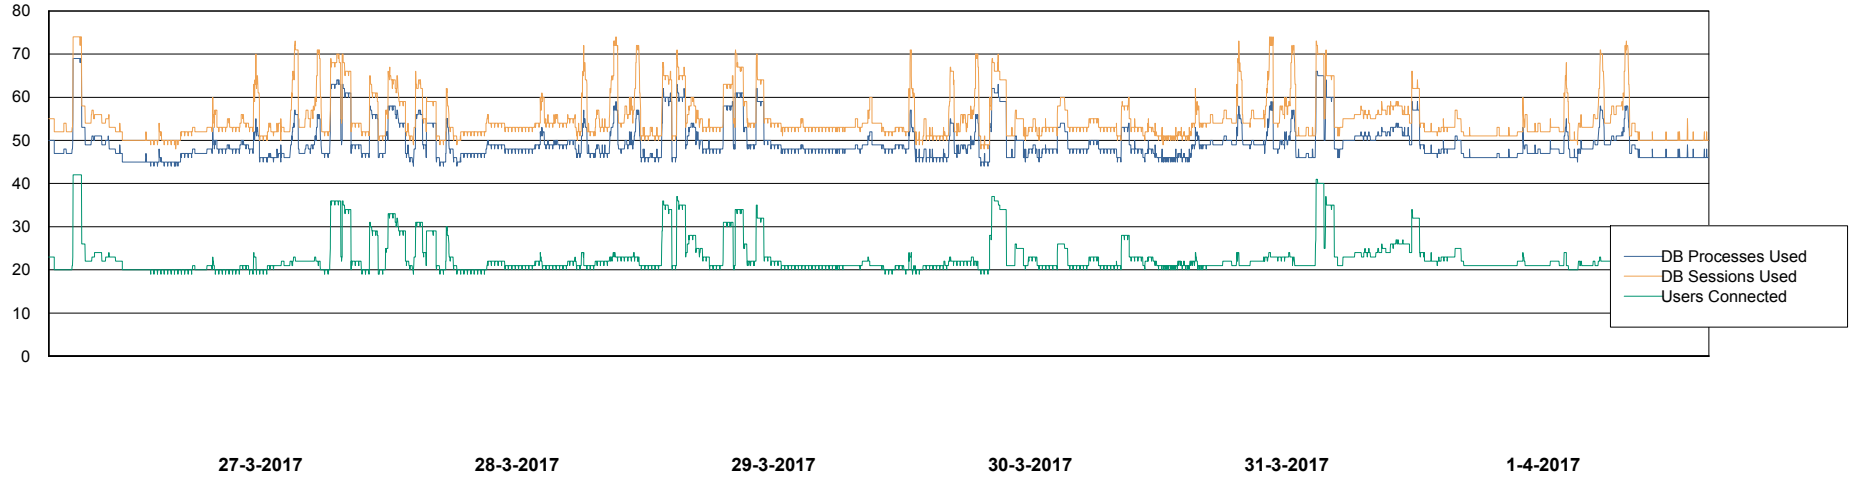

Database Performance LLGDB_Standby

DB Processes Max 520
DB Sessions Max 804

Weekly SLA Customer Report

Customer LLG_Production
Database ID 53

Database Performance LLGDBBI_Production

DB Processes Max 500
DB Sessions Max 780