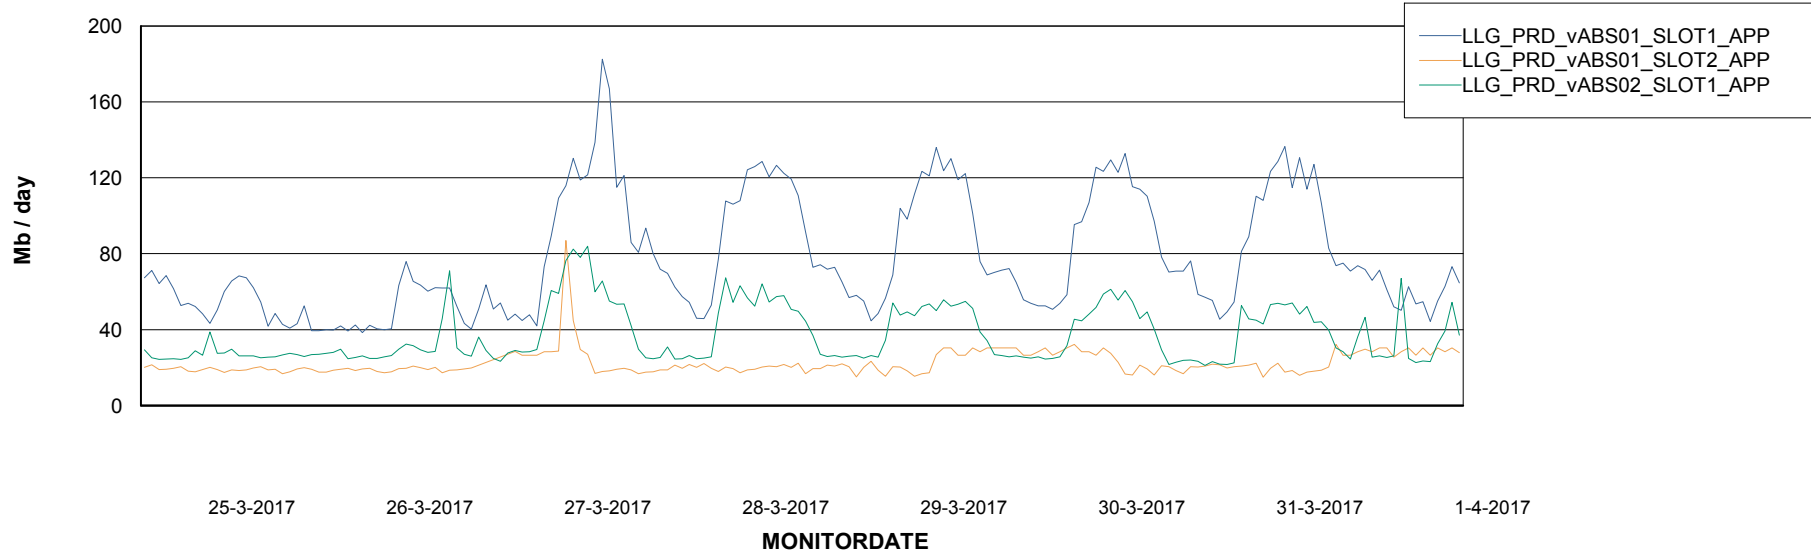

ABSSolute Application Server Services

Avg memory used per ABS Server Service