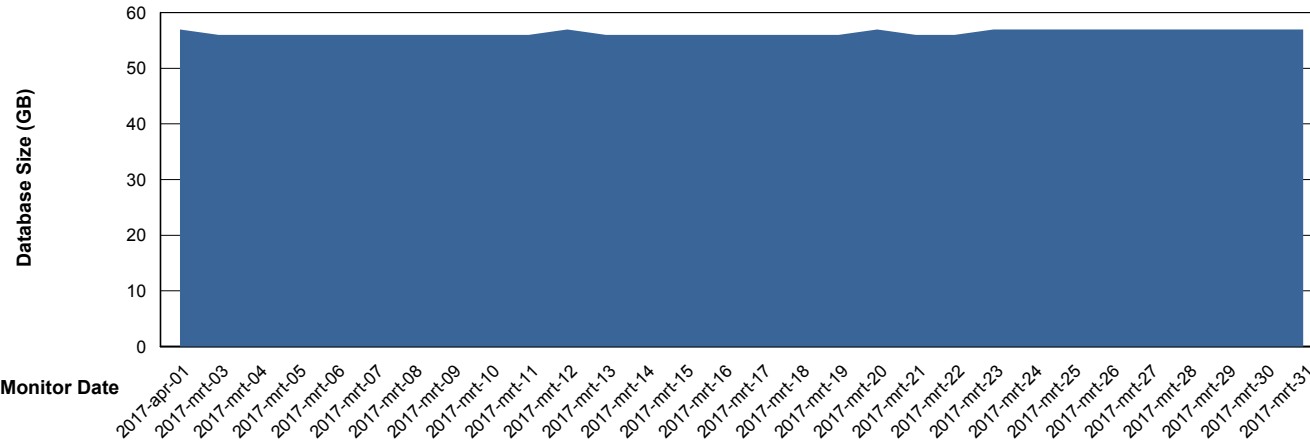

Database Performance JWRDB_Standby

DB Processes Max 150
DB Sessions Max 248

Weekly SLA Customer Report

Customer JWR Production
 Database ID 43

DATABASE SIZE JWRDB_Production

Database growth over last month

Database Tablespace JWRDB_Production

Date	Tablespace Name	Filesize (Gb)	Usedsize (Gb)	Percentage free
1-4-2017	ABSDATA	21	18	14
	INDX	46	38	17
31-3-2017	ABSDATA	21	18	14
	INDX	46	38	17
30-3-2017	ABSDATA	21	18	14
	INDX	46	38	17
29-3-2017	ABSDATA	21	18	14
	INDX	46	38	17
28-3-2017	ABSDATA	21	18	14
	INDX	46	38	17
27-3-2017	ABSDATA	21	18	14
	INDX	46	38	17
26-3-2017	ABSDATA	21	18	14
	INDX	46	38	17