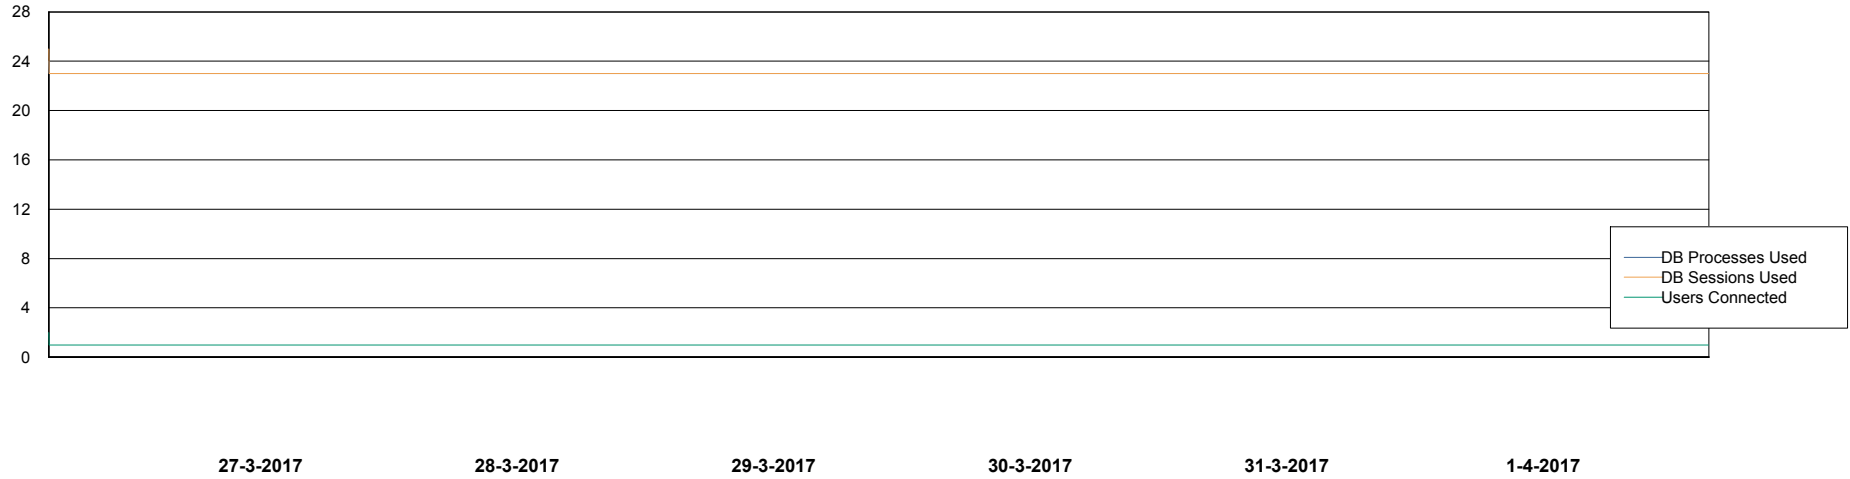

Weekly SLA Customer Report

Customer JWR Production
Database ID 43

Database Performance JWRDB_Production

DB Processes Max 150
DB Sessions Max 248

Weekly SLA Customer Report

Customer JWR Production
Database ID 43

Database Performance JWRDB_Standby

DB Processes Max 150
DB Sessions Max 248

Weekly SLA Customer Report

Customer JWR Production
 Database ID 43

DATABASE SIZE JWRDB_Production

Database growth over last month