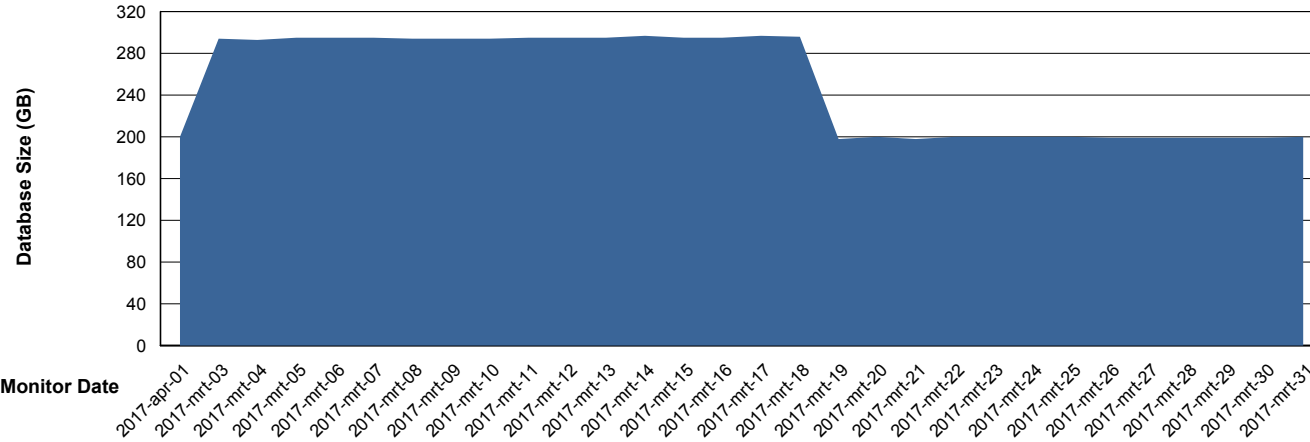

DATABASE SIZE CSCDB_Primary

Database growth over last month