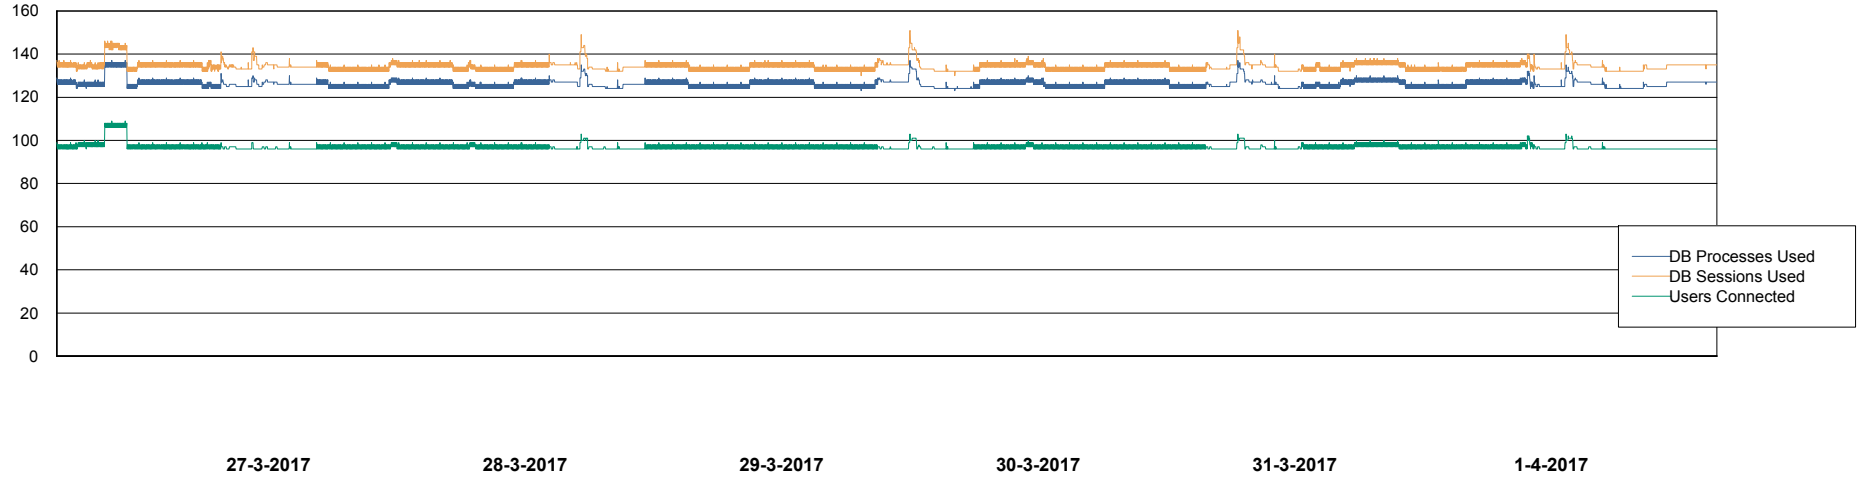

Harddisk Usage CIW_PRD_ORACLE2

	Free disk space on c: (%)	Total disk space on c: (Gb)	Free disk space on d: (%)	Total disk space on d: (Gb)	Free disk space on e: (%)	Total disk space on e: (Gb)
1-4-2017	59	555	98	558	78	558
31-3-2017	59	555	98	558	78	558
30-3-2017	59	555	98	558	78	558
29-3-2017	59	555	98	558	78	558
28-3-2017	59	555	98	558	78	558
27-3-2017	59	555	98	558	78	558
26-3-2017	59	555	98	558	79	558

Weekly SLA Customer Report

Customer CIW Production
Database ID 45

Database Performance CIWDB_Production

DB Processes Max 150
DB Sessions Max 248

Weekly SLA Customer Report

Customer CIW Production
Database ID 45