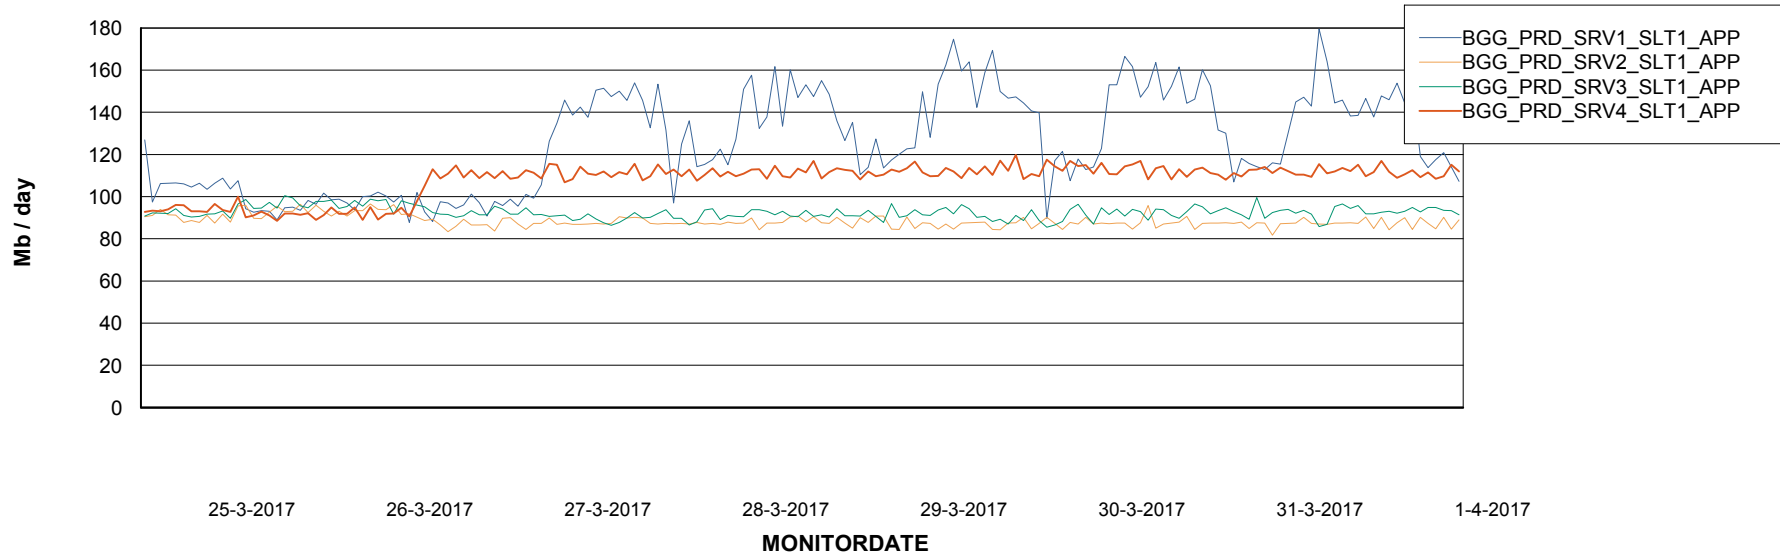

Standby Database Health BGG_Production

Recovery lag for last 7 days

Weekly SLA Customer Report

Customer BGG_Production
Database ID 58

ABSSolute Application Server Services

Avg memory used per ABS Server Service