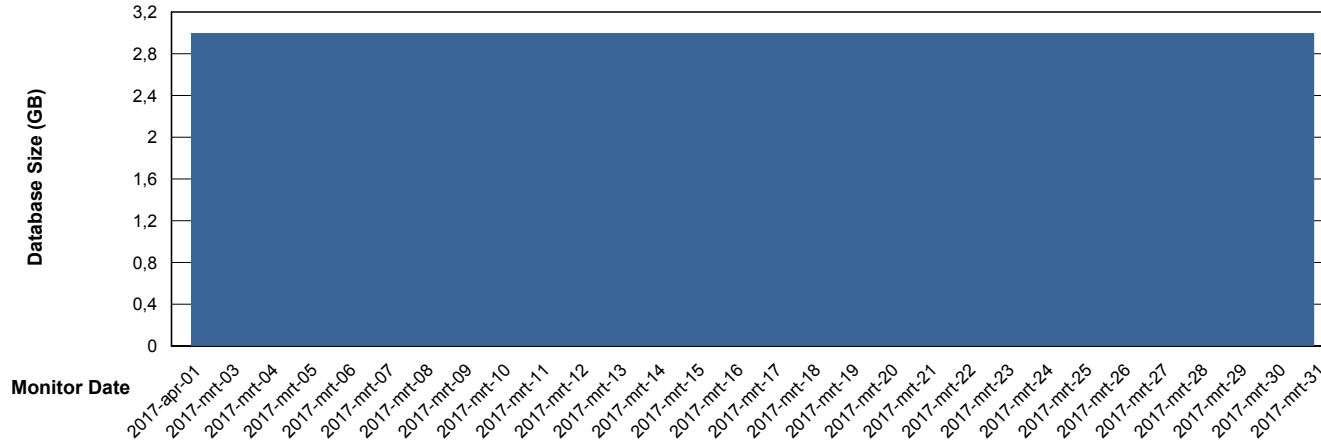

DATABASE SIZE BGGDB_BI

Database growth over last month