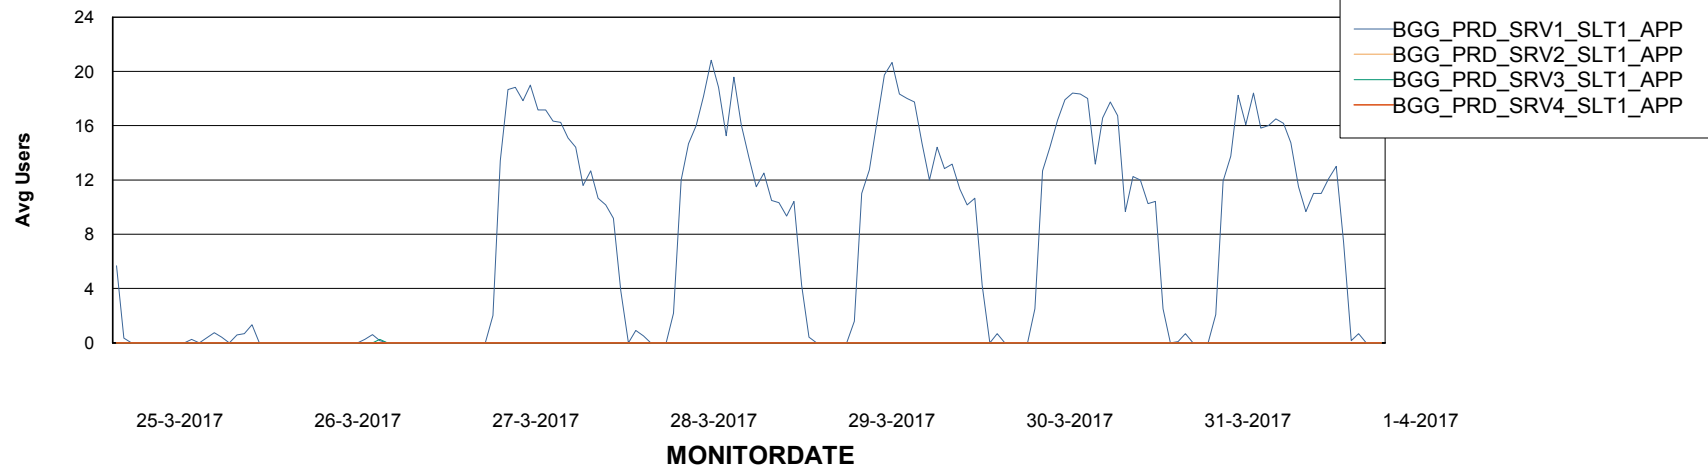

Avg users per day per ABS server