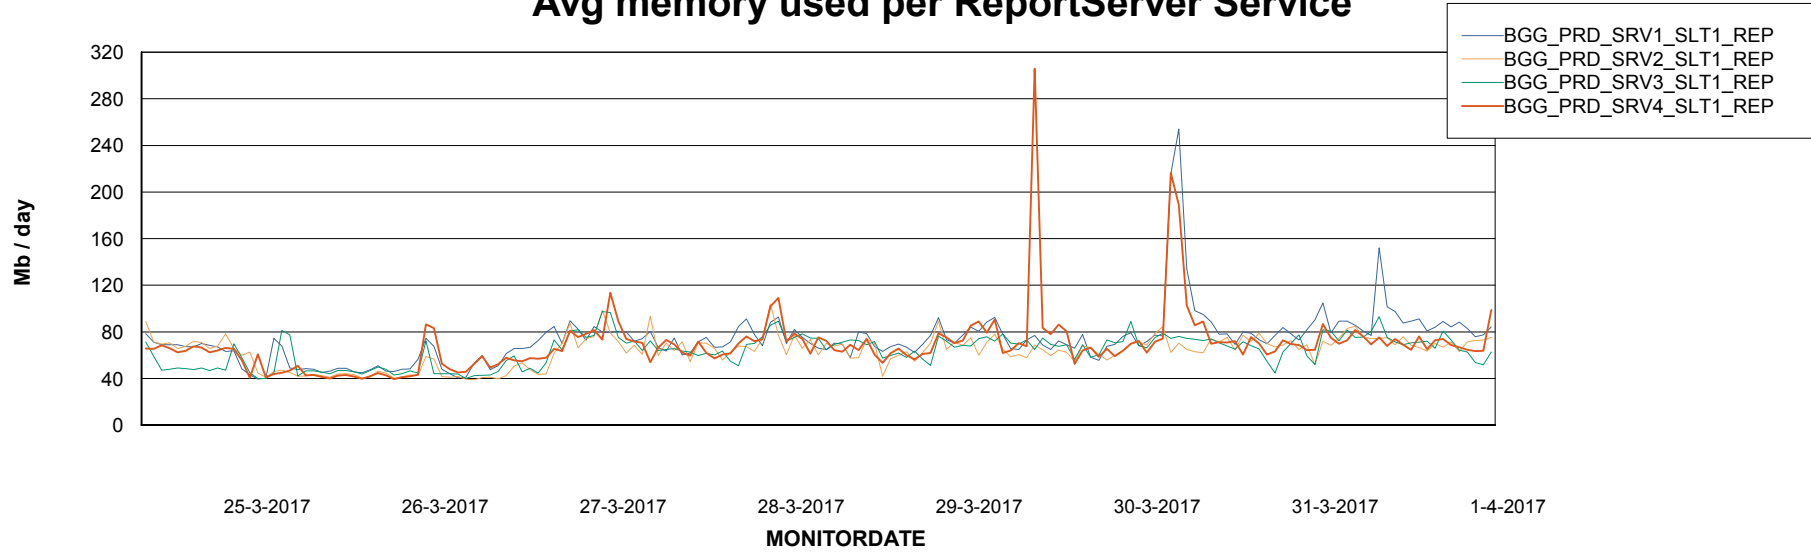

Avg users per day per ABS server

Weekly SLA Customer Report

Customer BGG_Production
Database ID 58

ABSolute Application ReportServer Services

Avg memory used per ReportServer Service

Weekly SLA Customer Report