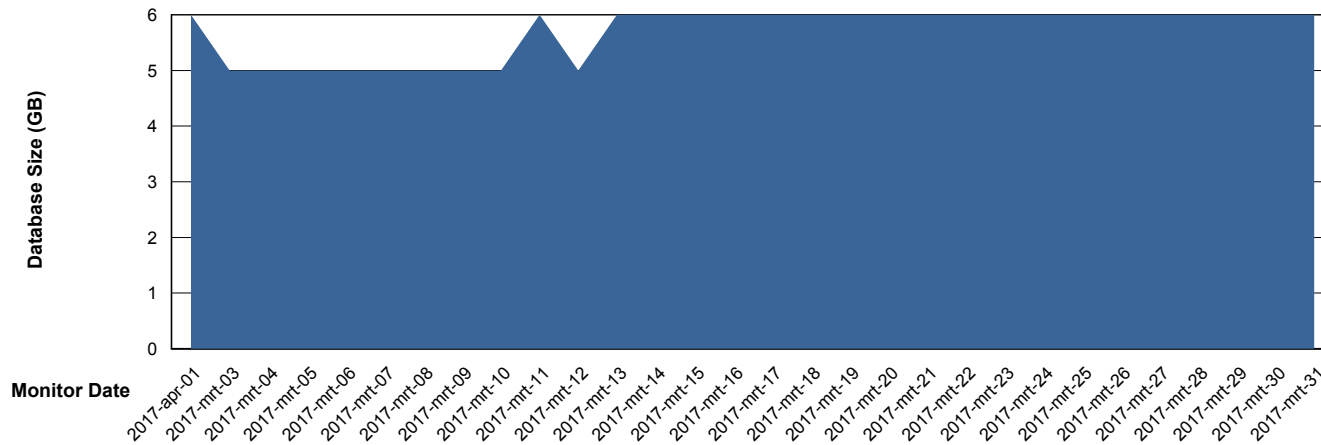

DATABASE SIZE BGGDB_Production

Database growth over last month