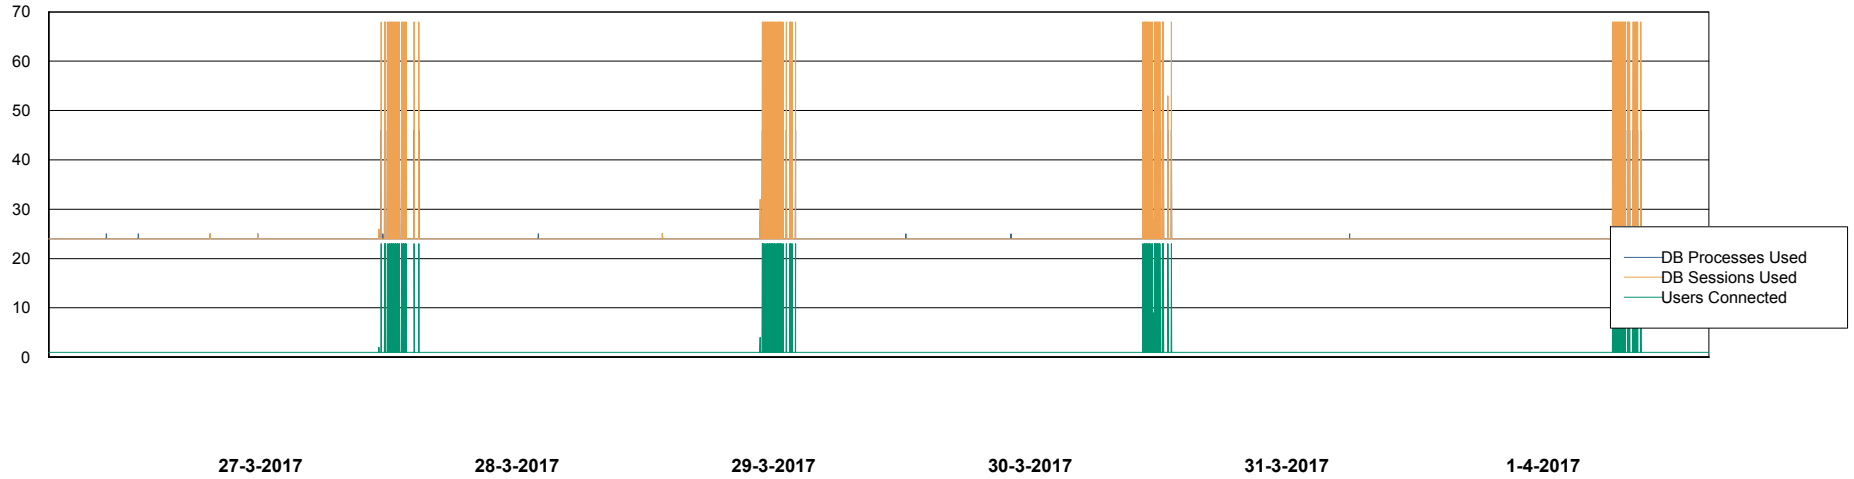

Database Performance AUJ_DB5_Standby

DB Processes Max 300
DB Sessions Max 480