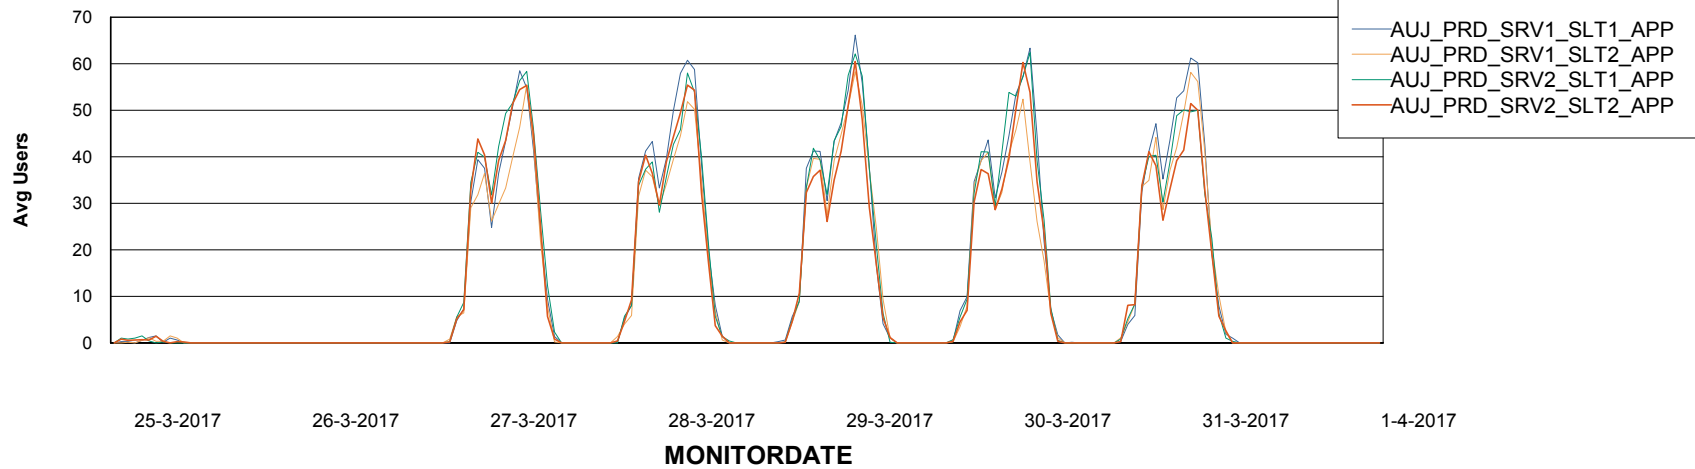

Avg users per day per ABS server