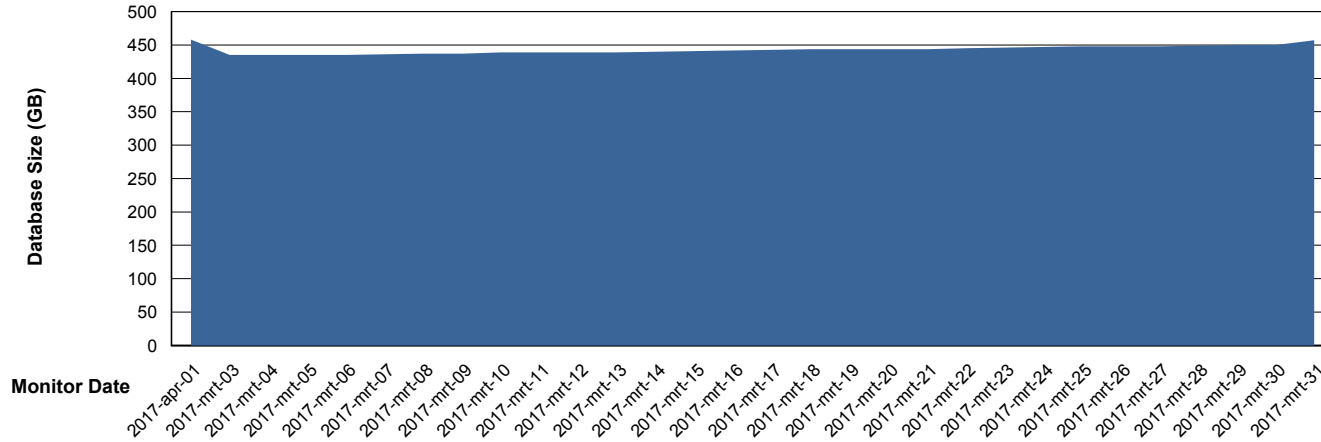

DATABASE SIZE AUJ_DB4_Primary

Database growth over last month