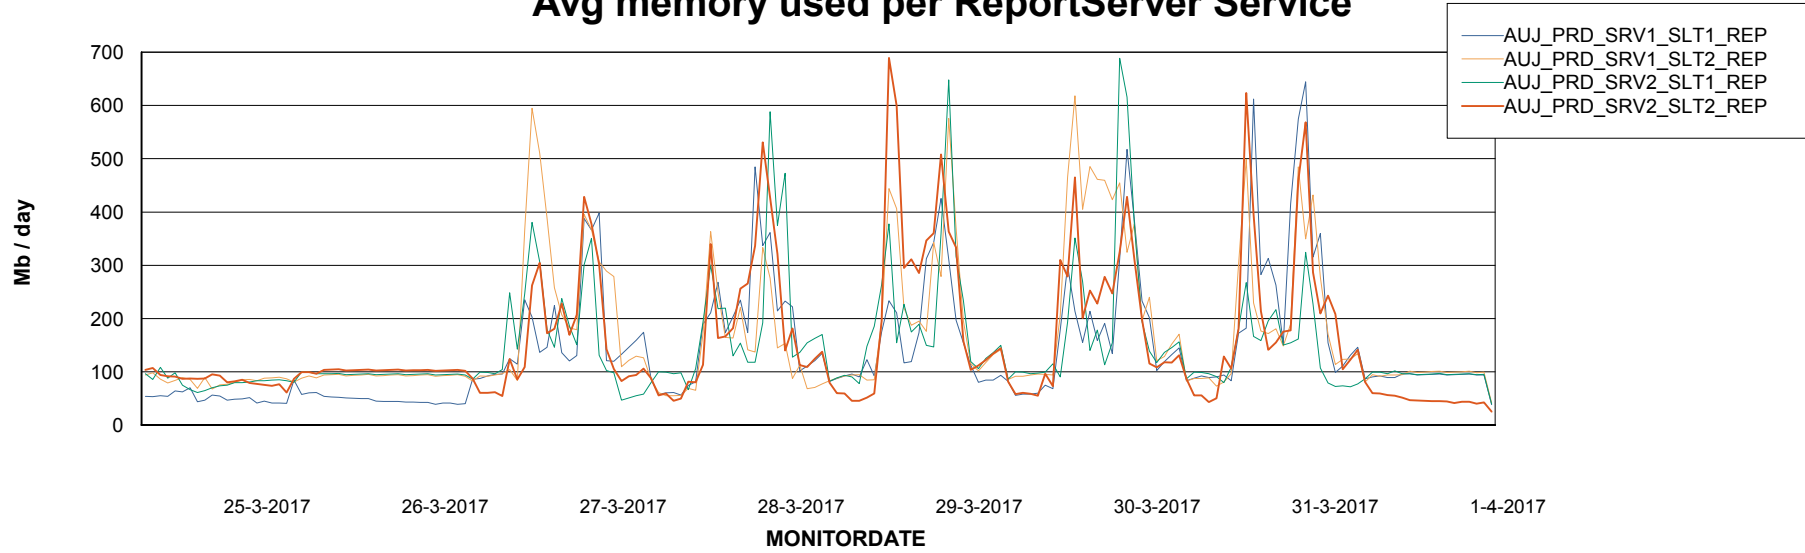

Avg users per day per ABS server

Weekly SLA Customer Report

Customer AUJ_Production
Database ID 41

ABSSolute Application ReportServer Services

Avg memory used per ReportServer Service

Weekly SLA Customer Report