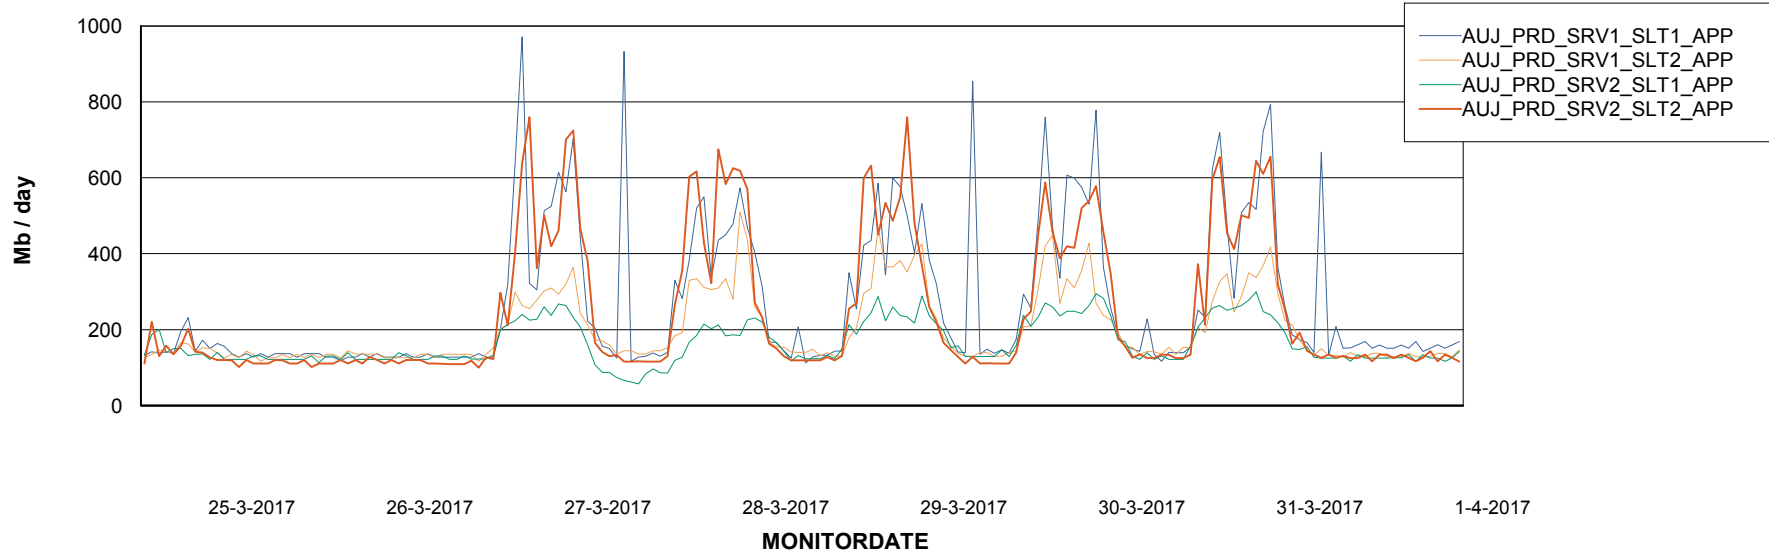

Standby Database Health AUJ_Production

Recovery lag for last 7 days

Weekly SLA Customer Report

Customer AUJ_Production
Database ID 41

ABSSolute Application Server Services

Avg memory used per ABS Server Service