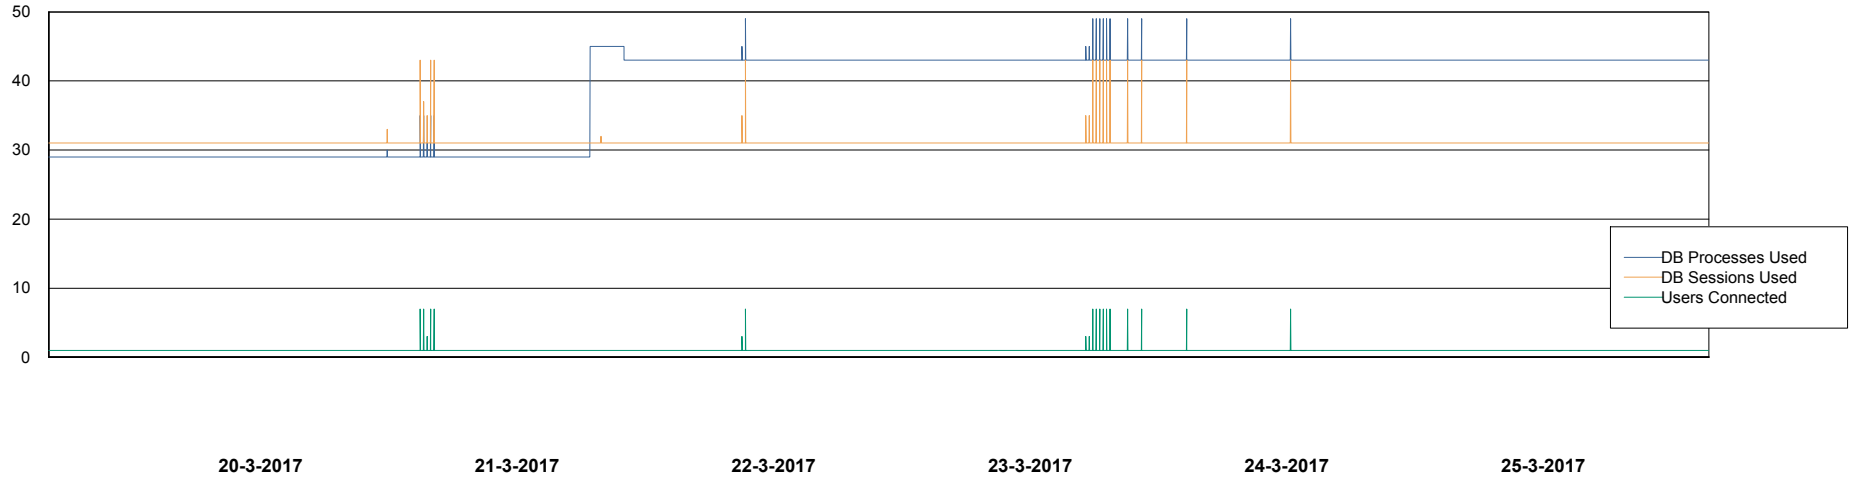

Database Performance WBLDB_FutureLiveStandby

DB Processes Max 500
DB Sessions Max 772