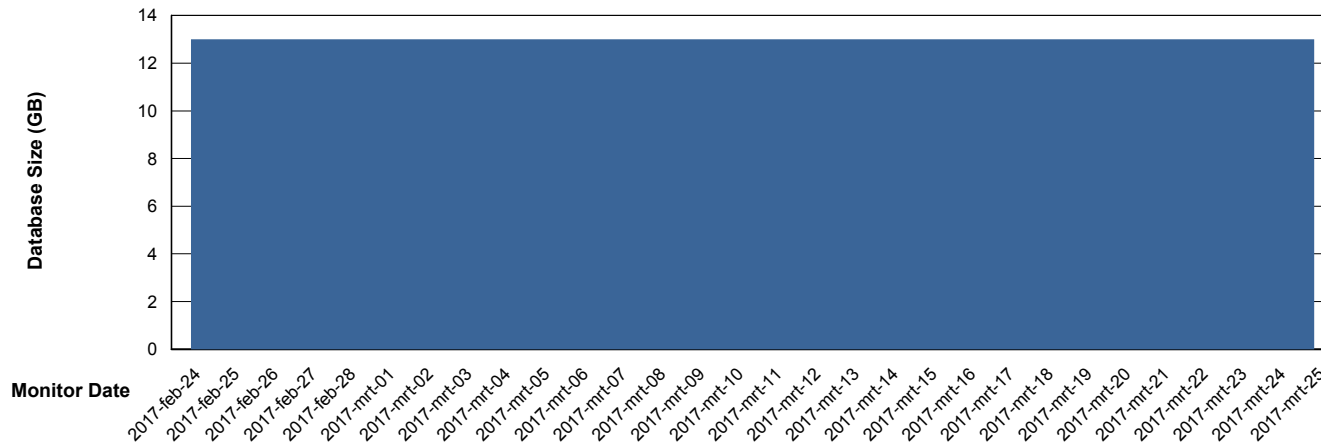

Weekly SLA Customer Report

Customer WBL_Production
Database ID 40

Database Performance WBLDB_Standby

DB Processes Max 150
DB Sessions Max 248

Weekly SLA Customer Report

Customer WBL_Production
 Database ID 40

DATABASE SIZE WBLDB_FutureLiveProduction

Database growth over last month

DATABASE SIZE WBLDB_Production

Database growth over last month

Weekly SLA Customer Report

Customer WBL_Production
Database ID 40

Database Tablespace		WBLDB_FutureLiveProduction		
Date	Tablespace Name	Filesize (Gb)	Usedsize (Gb)	Percentage free
25-3-2017	ABSDATA	5	4	20
	INDX	8	5	38
24-3-2017	ABSDATA	5	4	20
	INDX	8	5	38
23-3-2017	ABSDATA	5	4	20
	INDX	8	5	38
22-3-2017	ABSDATA	5	4	20
	INDX	8	5	38
21-3-2017	ABSDATA	5	4	20
	INDX	8	5	38
20-3-2017	ABSDATA	5	4	20
	INDX	8	5	38
19-3-2017	ABSDATA	5	4	20
	INDX	8	5	38