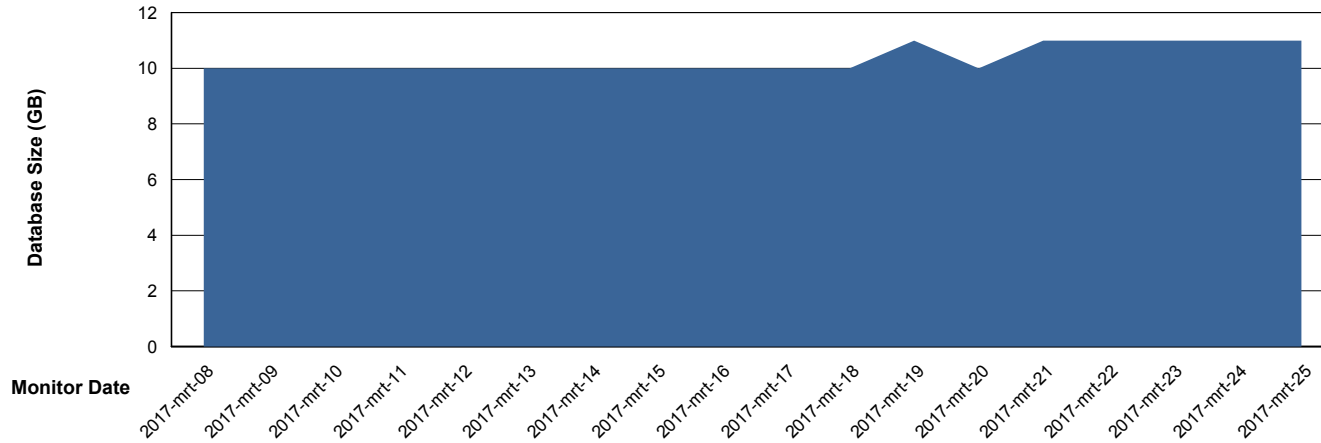

Weekly SLA Customer Report

Customer WBL_Production
Database ID 40

Database Performance WBLDB_Standby

DB Processes Max 150
DB Sessions Max 248

Weekly SLA Customer Report

Customer WBL_Production
 Database ID 40

DATABASE SIZE WBLDB_FutureLiveProduction

Database growth over last month

DATABASE SIZE WBLDB_Production

Database growth over last month

Weekly SLA Customer Report

Customer WBL_Production
Database ID 40

Database Tablespace		WBLDB_FutureLiveProduction		
Date	Tablespace Name	Filesize (Gb)	Usedsize (Gb)	Percentage free
25-3-2017	ABSDATA	5	4	20
	INDX	8	5	38
24-3-2017	ABSDATA	5	4	20
	INDX	8	5	38
23-3-2017	ABSDATA	5	4	20
	INDX	8	5	38
22-3-2017	ABSDATA	5	4	20
	INDX	8	5	38
21-3-2017	ABSDATA	5	4	20
	INDX	8	5	38
20-3-2017	ABSDATA	5	4	20
	INDX	8	5	38
19-3-2017	ABSDATA	5	4	20
	INDX	8	5	38