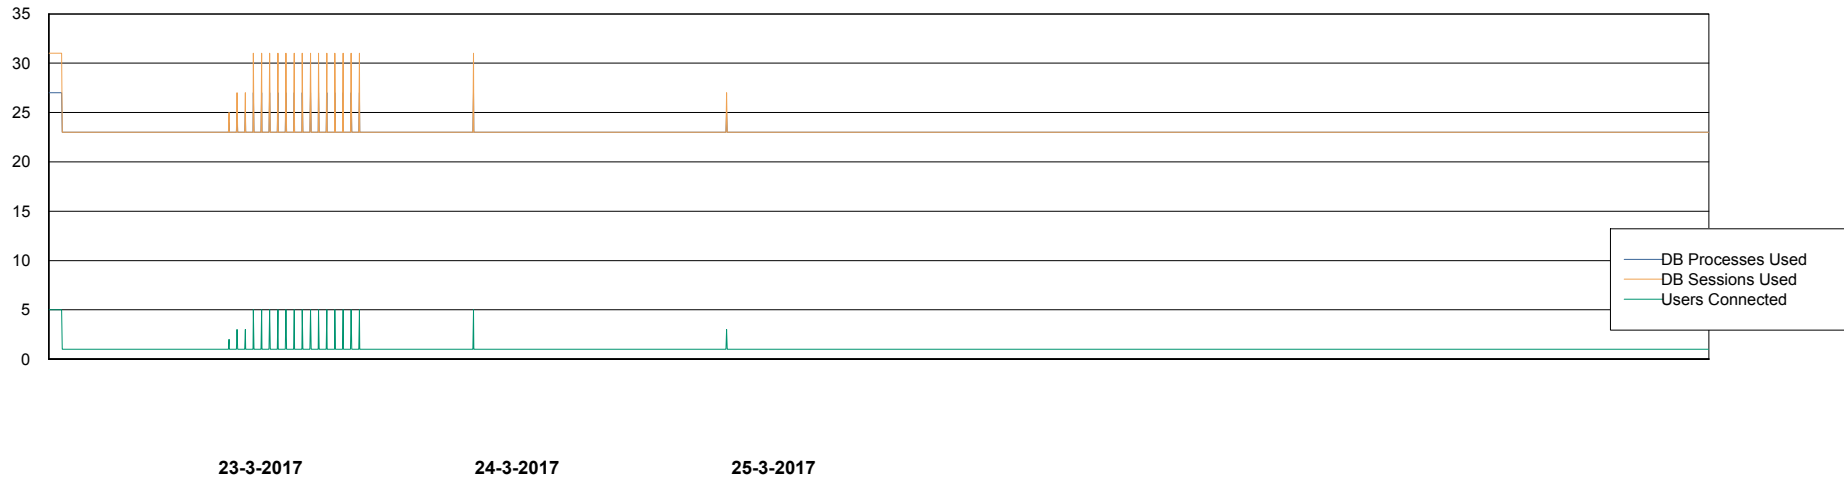

Database Performance WBLDB_FutureLiveStandby

DB Processes Max 500
DB Sessions Max 772

Weekly SLA Customer Report

Customer WBL_Production
Database ID 40

Database Performance WBLDB_Production

DB Processes Max 150
DB Sessions Max 248

Weekly SLA Customer Report

Customer WBL_Production
Database ID 40

Database Performance WBLDB_Standby

DB Processes Max 150
DB Sessions Max 248

Weekly SLA Customer Report

Customer WBL_Production
 Database ID 40