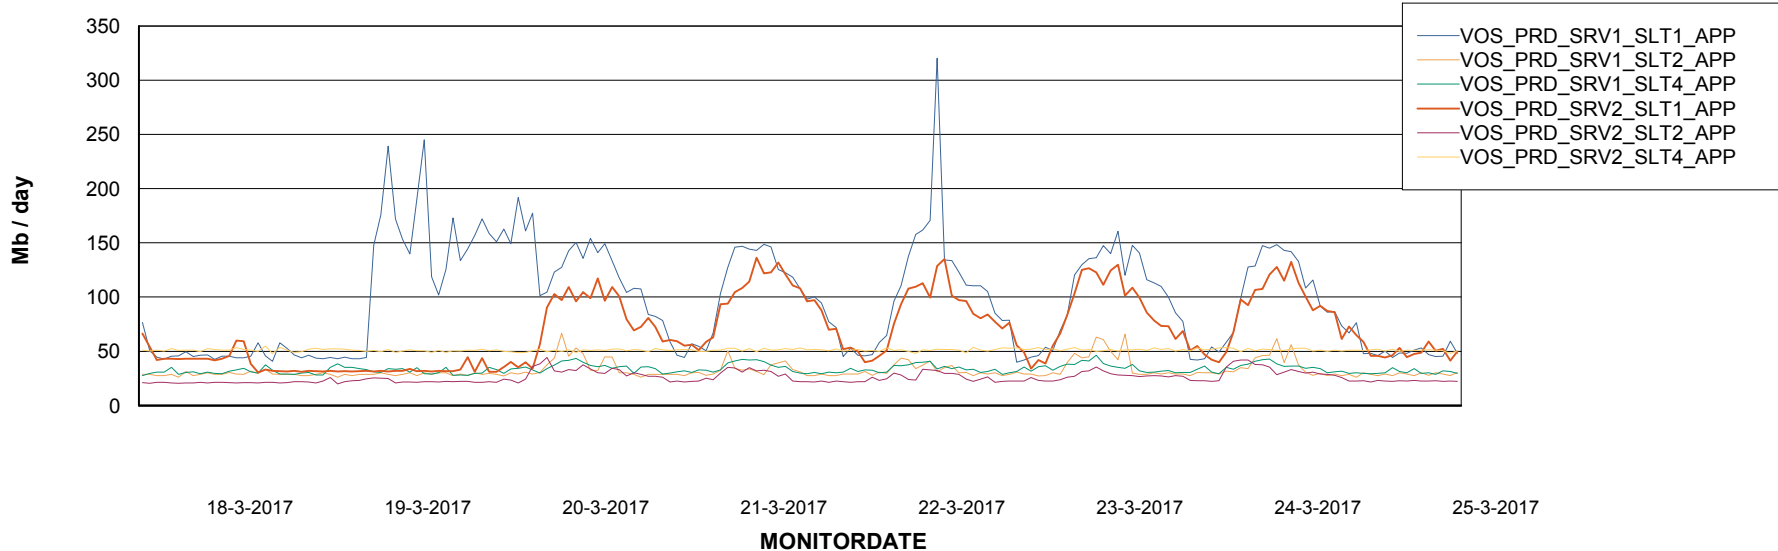

ABSSolute Application Server Services

Avg memory used per ABS Server Service