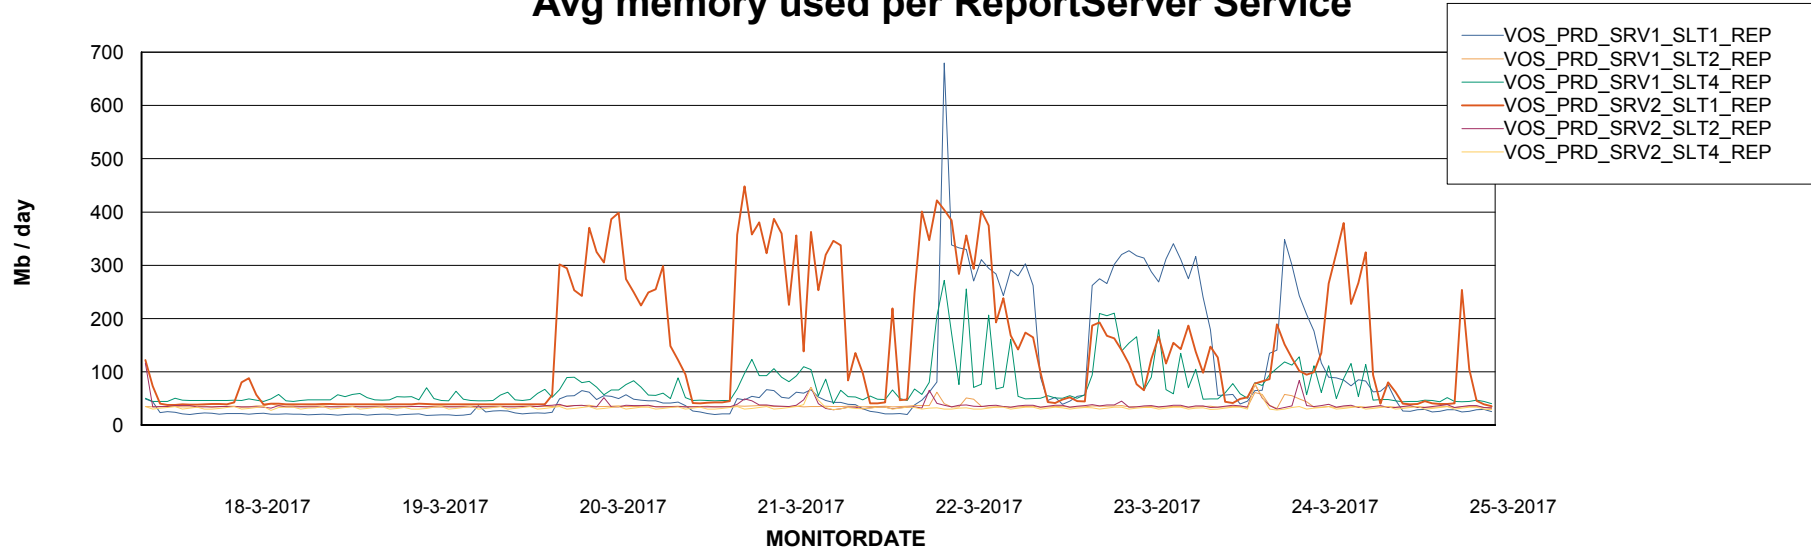

ABSSolute Application ReportServer Services

Avg memory used per ReportServer Service