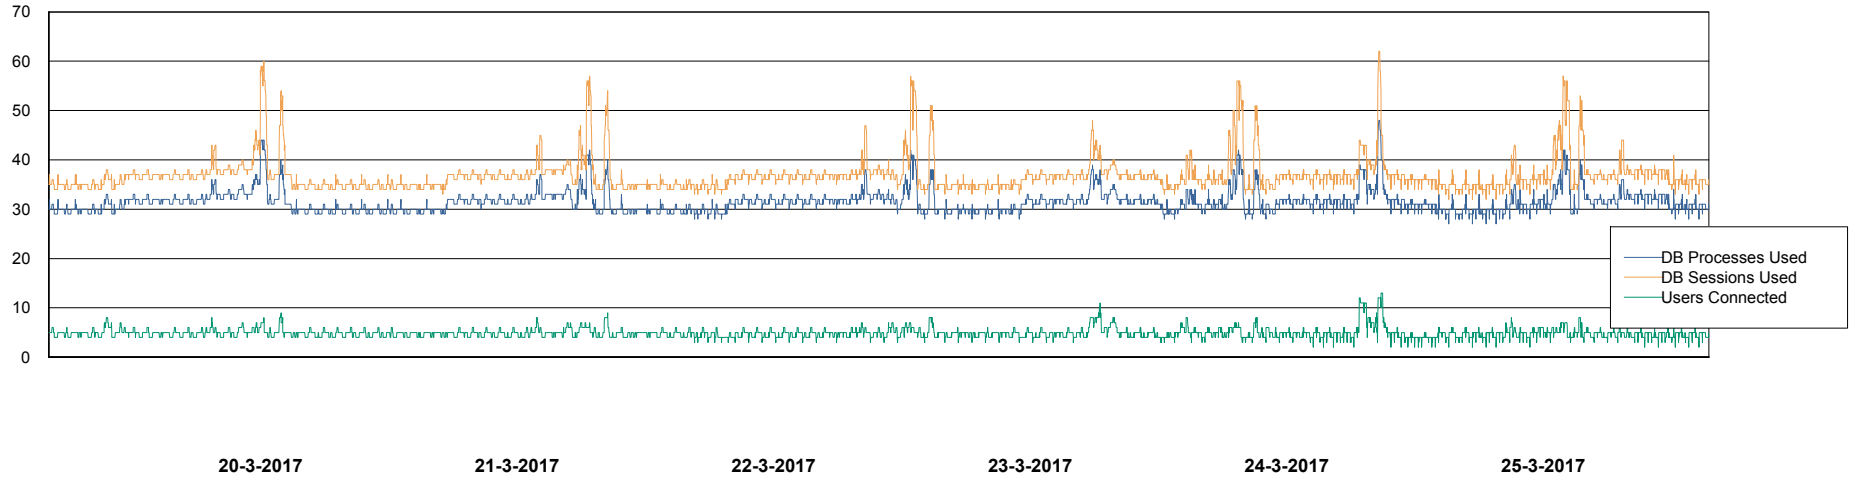

Database Performance VOSBIDB_Production

DB Processes Max 500
DB Sessions Max 772