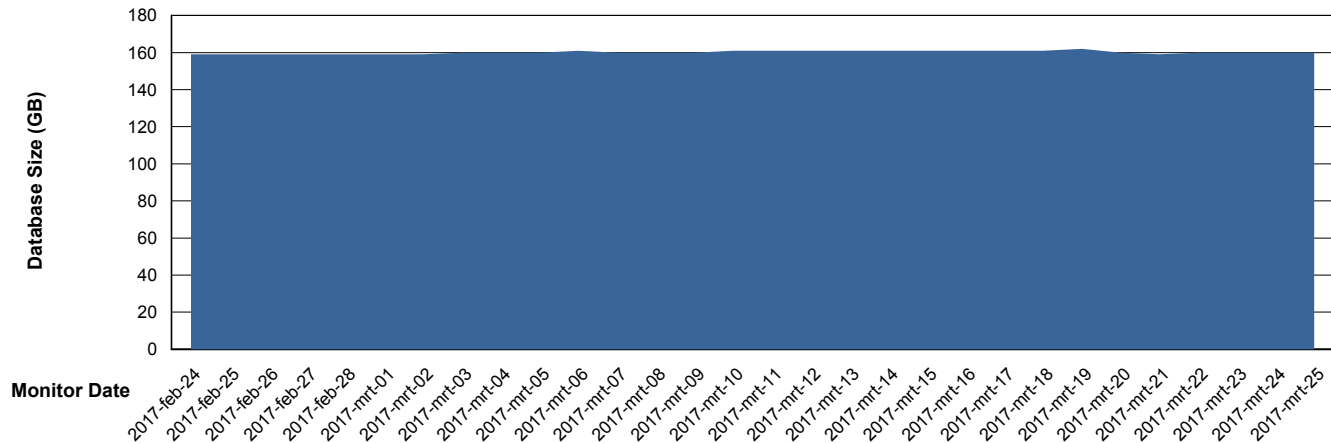

# Weekly SLA Customer Report

Customer VOS\_Production  
Database ID 68

DATABASE SIZE VOSBIDB\_Production

### Database growth over last month

DATABASE SIZE VOSDB\_Production

### Database growth over last month