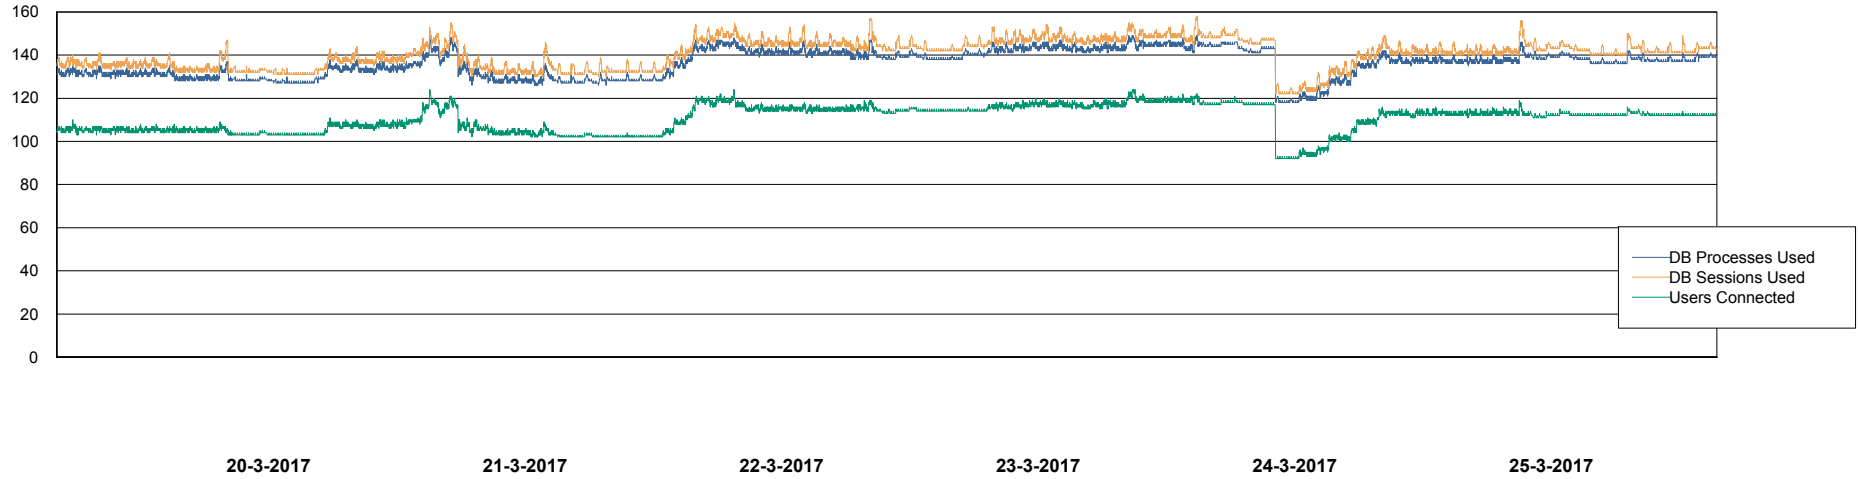

Database Performance VOSDB_Production

DB Processes Max 150
DB Sessions Max 248