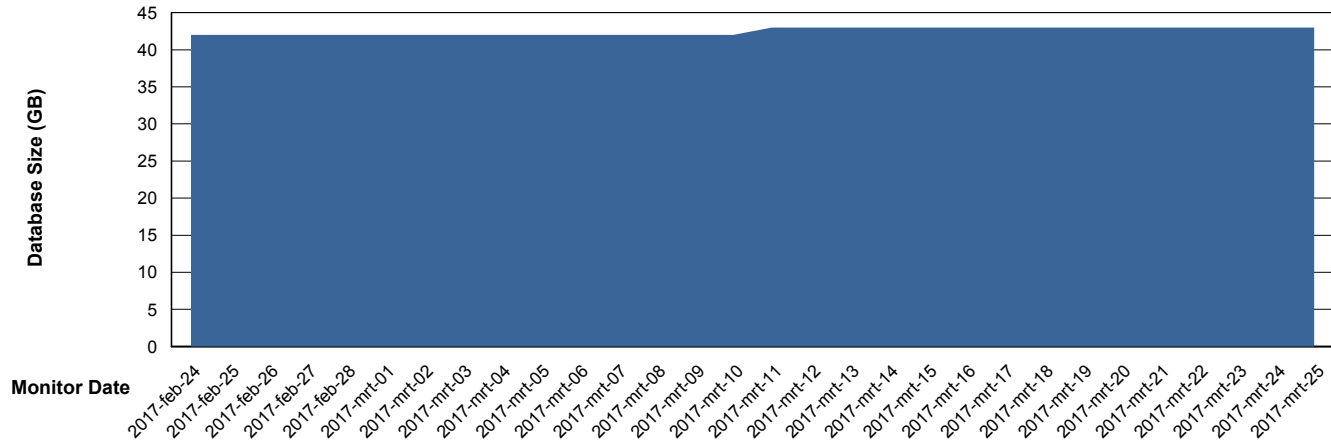

DATABASE SIZE VOSBIDB_Production

Database growth over last month