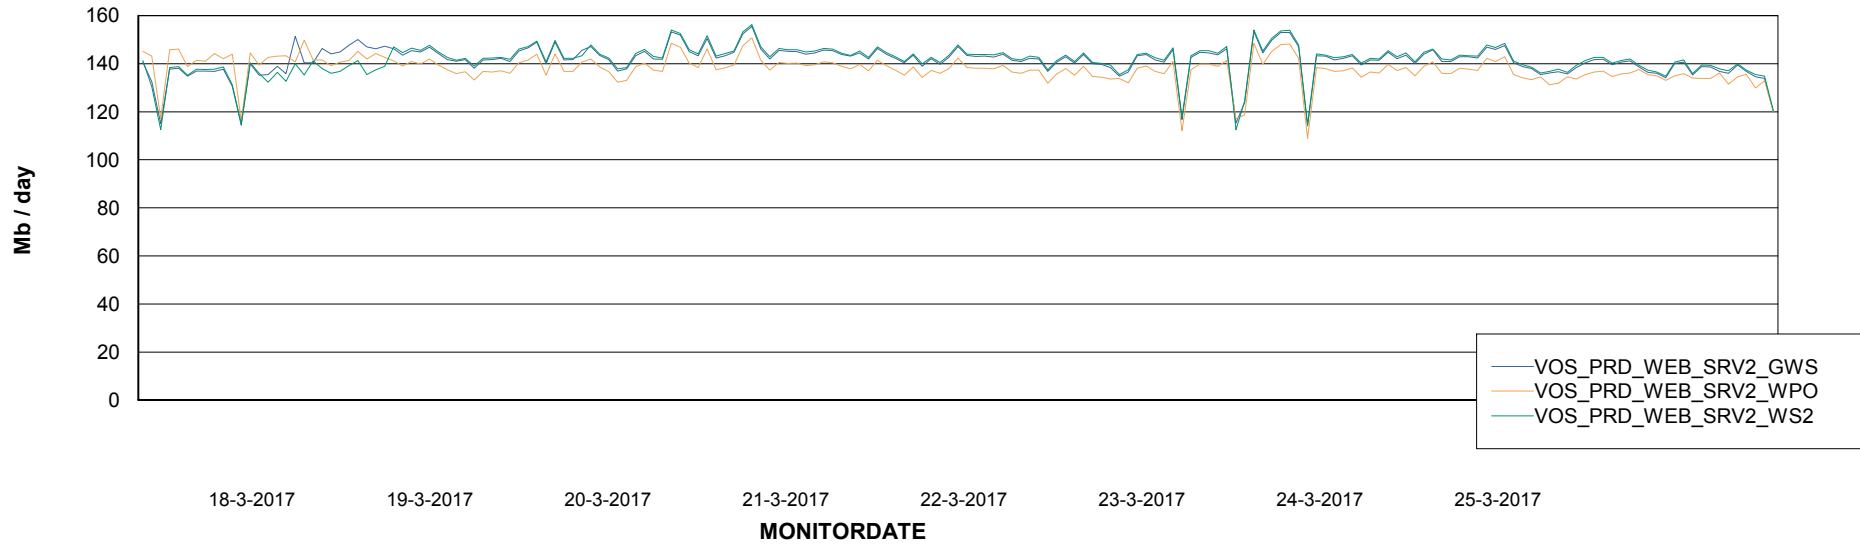

ABSSolute Web Component Services

Avg memory used per ABS Web component