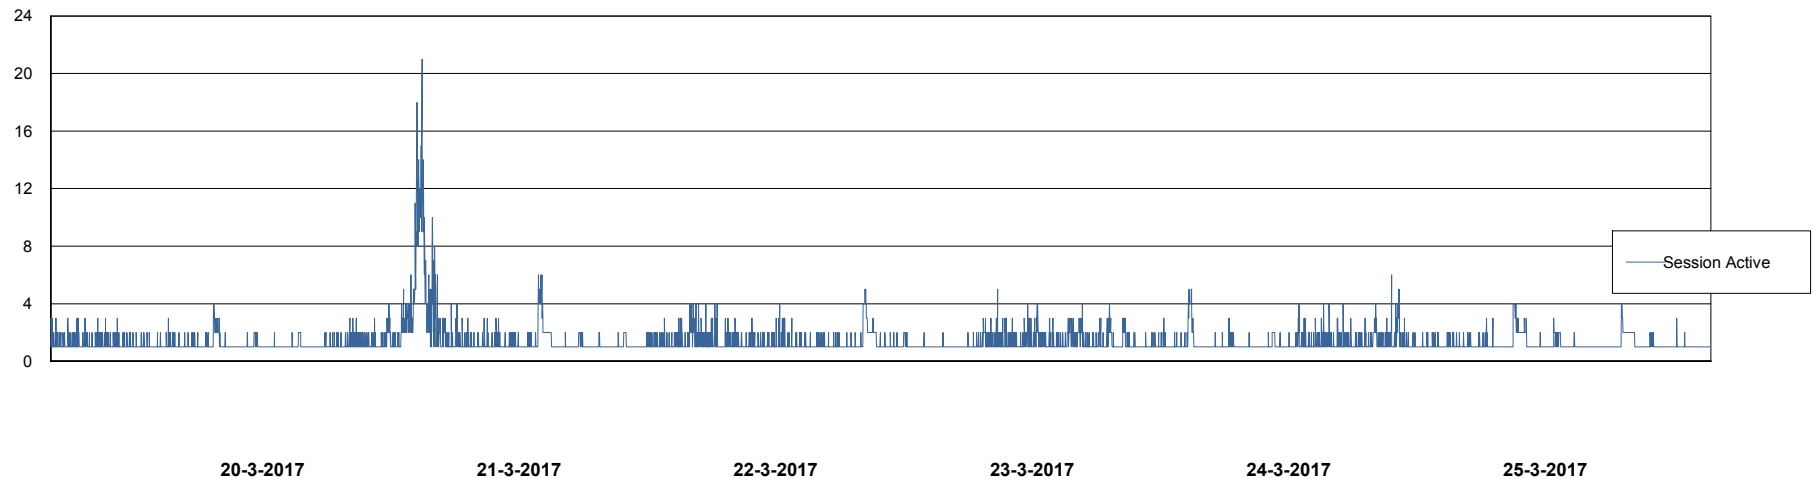

Database Performance VOSDB_Production

DB Processes Max 150
DB Sessions Max 248