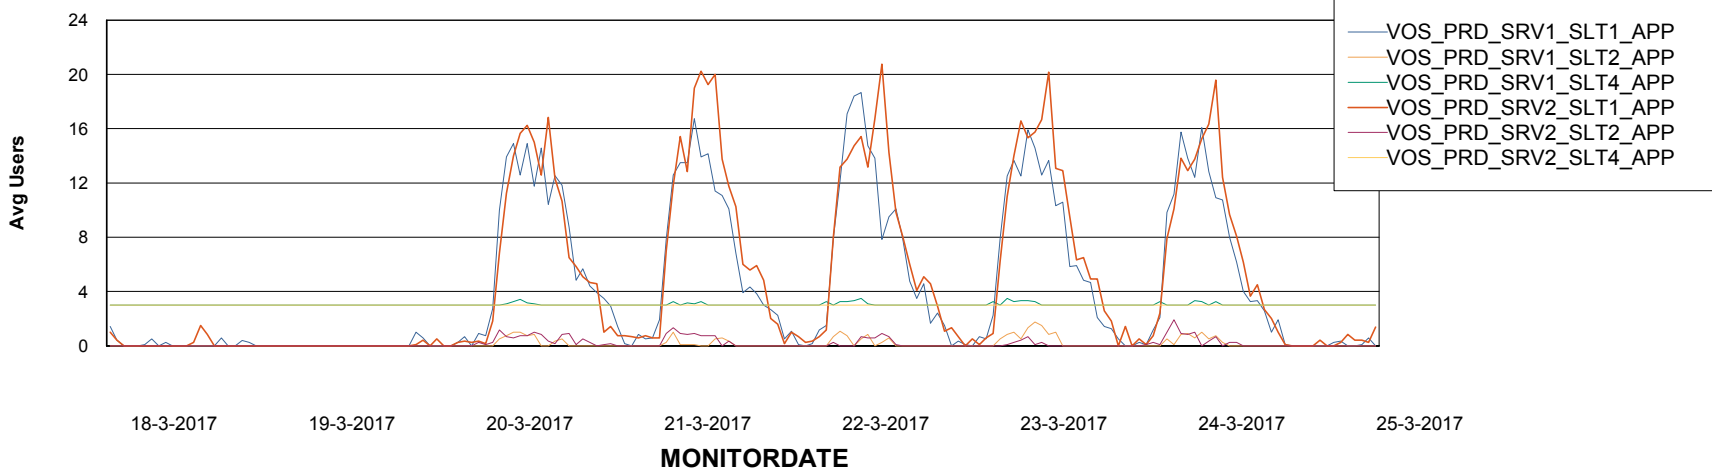

Avg users per day per ABS server