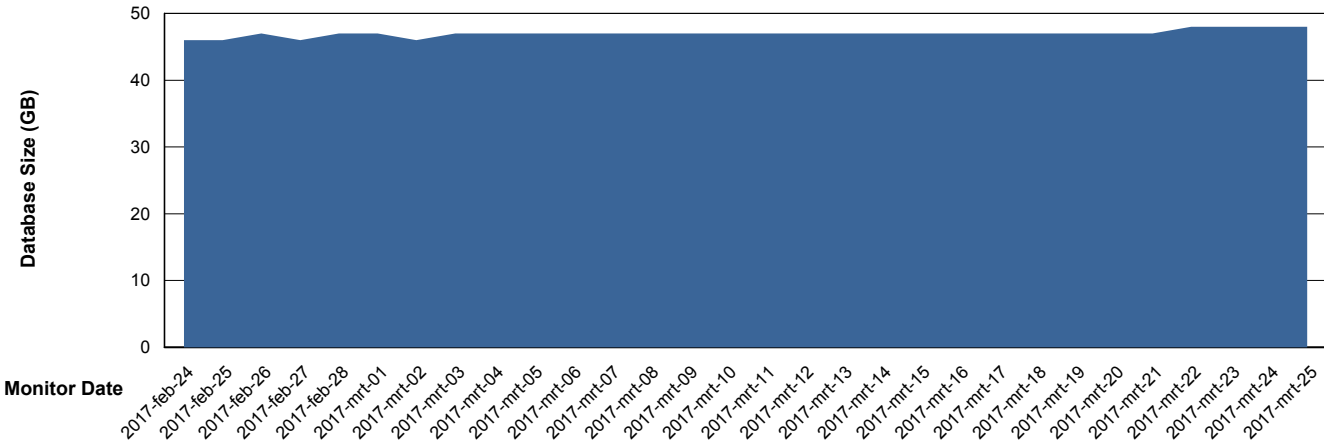

Weekly SLA Customer Report

Customer LLG_Production
Database ID 53

DATABASE SIZE LLGDB_Production

Database growth over last month

DATABASE SIZE LLGDBBI_Production

Database growth over last month

Weekly SLA Customer Report