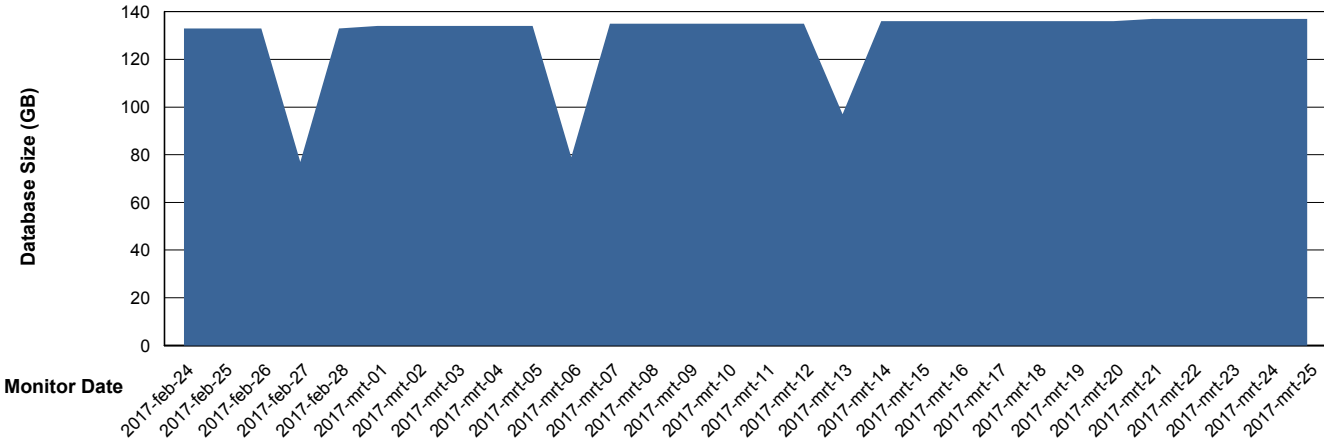

DATABASE SIZE LLGDB_Production

Database growth over last month