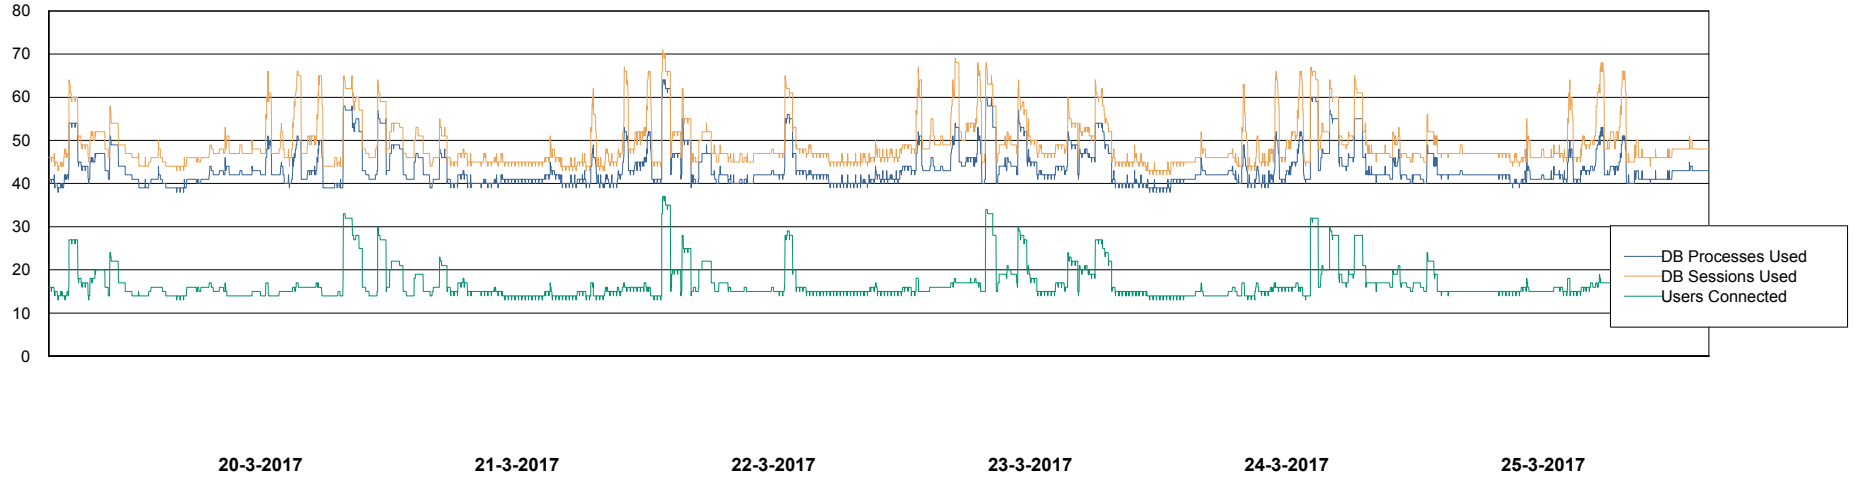

Database Performance LLGDB_Standby

DB Processes Max 520
DB Sessions Max 804

Weekly SLA Customer Report

Customer LLG_Production
Database ID 53

Database Performance LLGDBBI_Production

DB Processes Max 500
DB Sessions Max 780