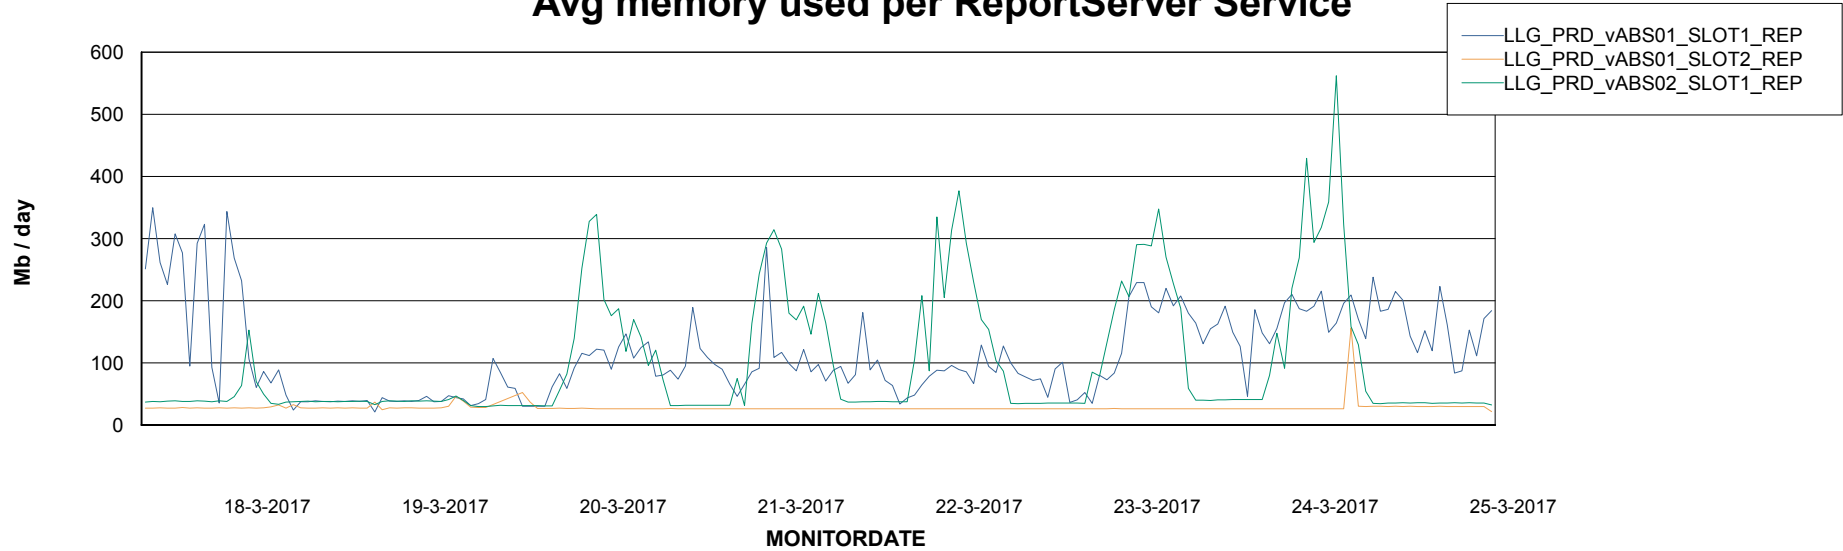

ABSSolute Application ReportServer Services

Avg memory used per ReportServer Service