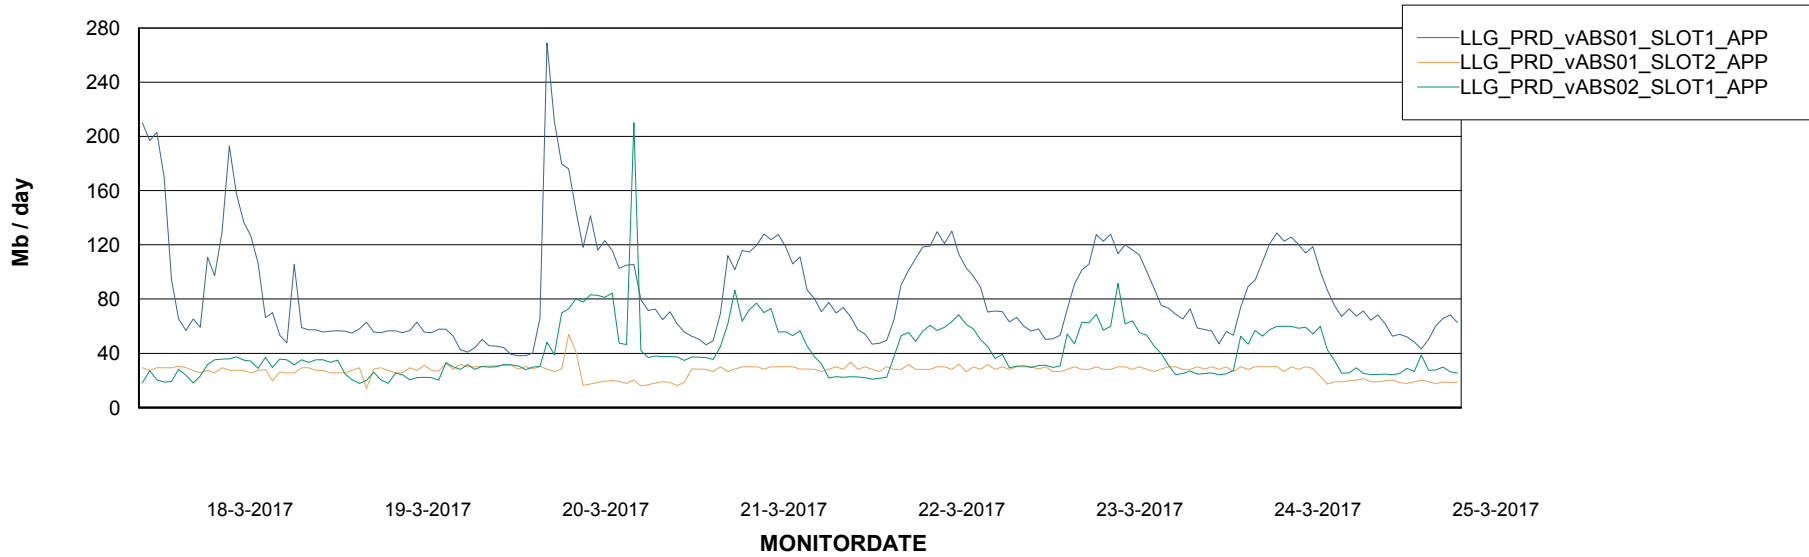

ABSolute Application Server Services

Avg memory used per ABS Server Service