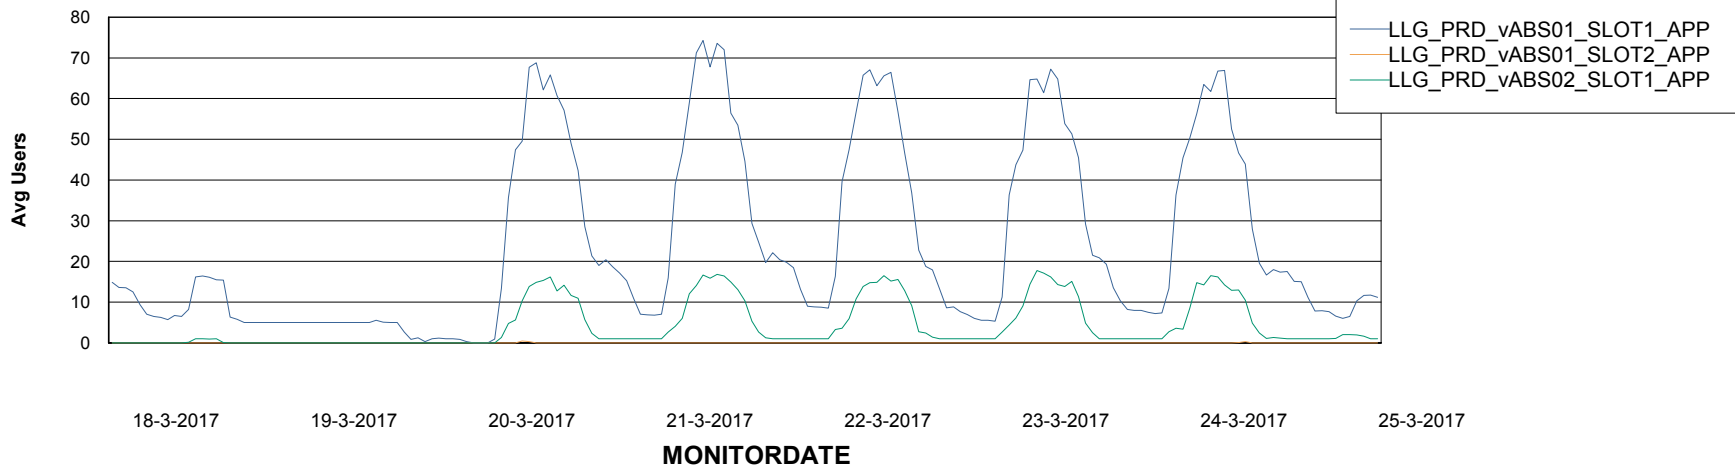

Weekly SLA Customer Report

Customer LLG_Production
Database ID 53

ABSolute Application Server Services

Avg memory used per ABS Server Service

Avg users per day per ABS server

Weekly SLA Customer Report

Customer LLG_Production
Database ID 53