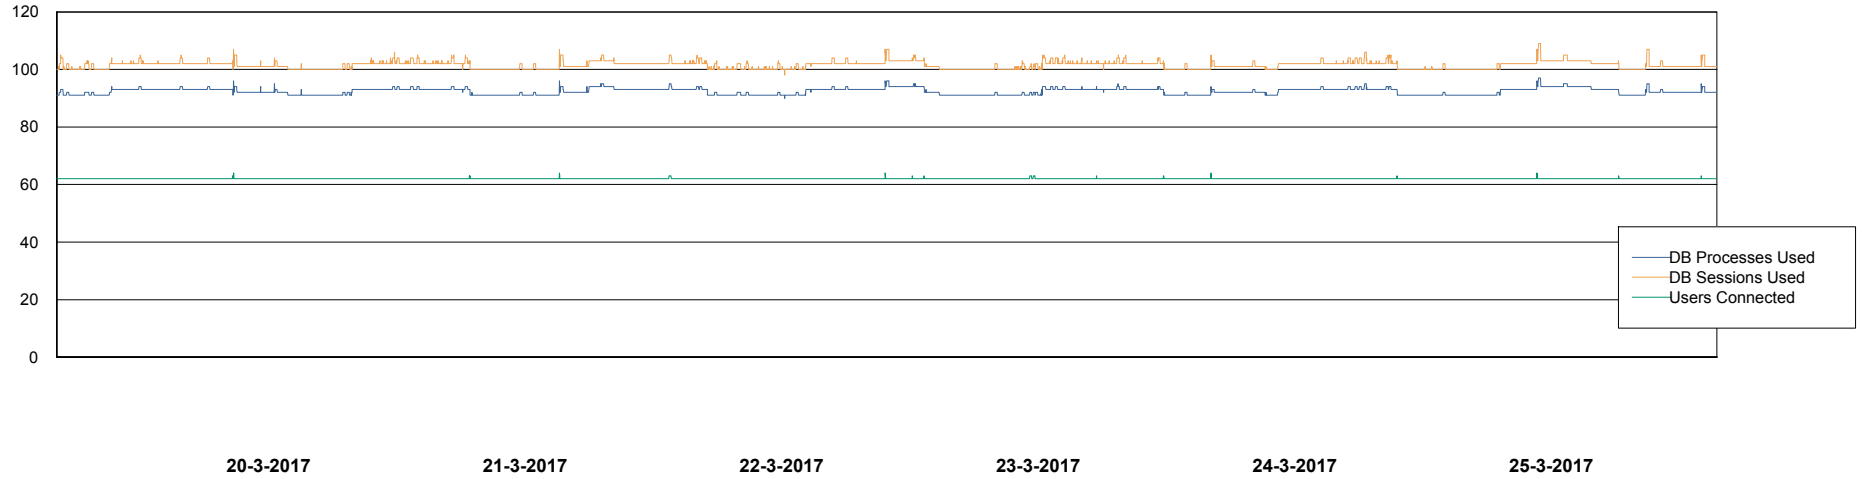

Database Performance JWRDB_Production

DB Processes Max 150
DB Sessions Max 248