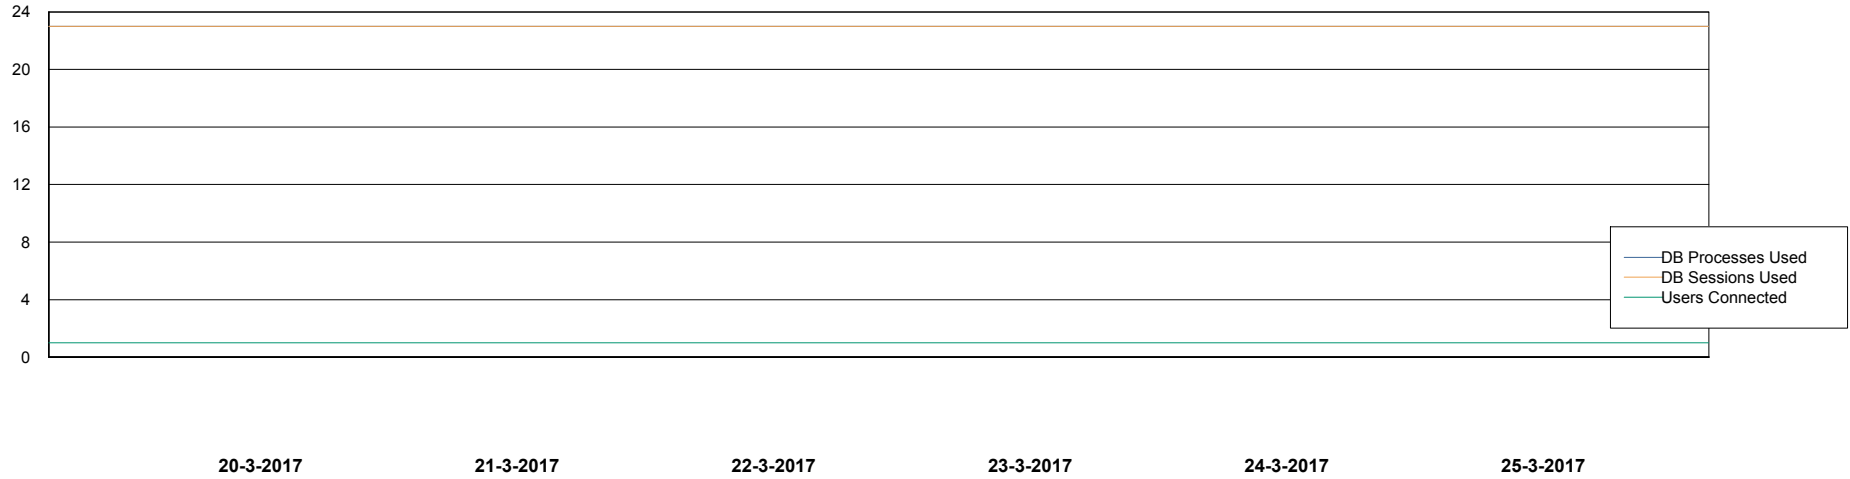

Database Performance JWRDB_Standby

DB Processes Max 150
DB Sessions Max 248