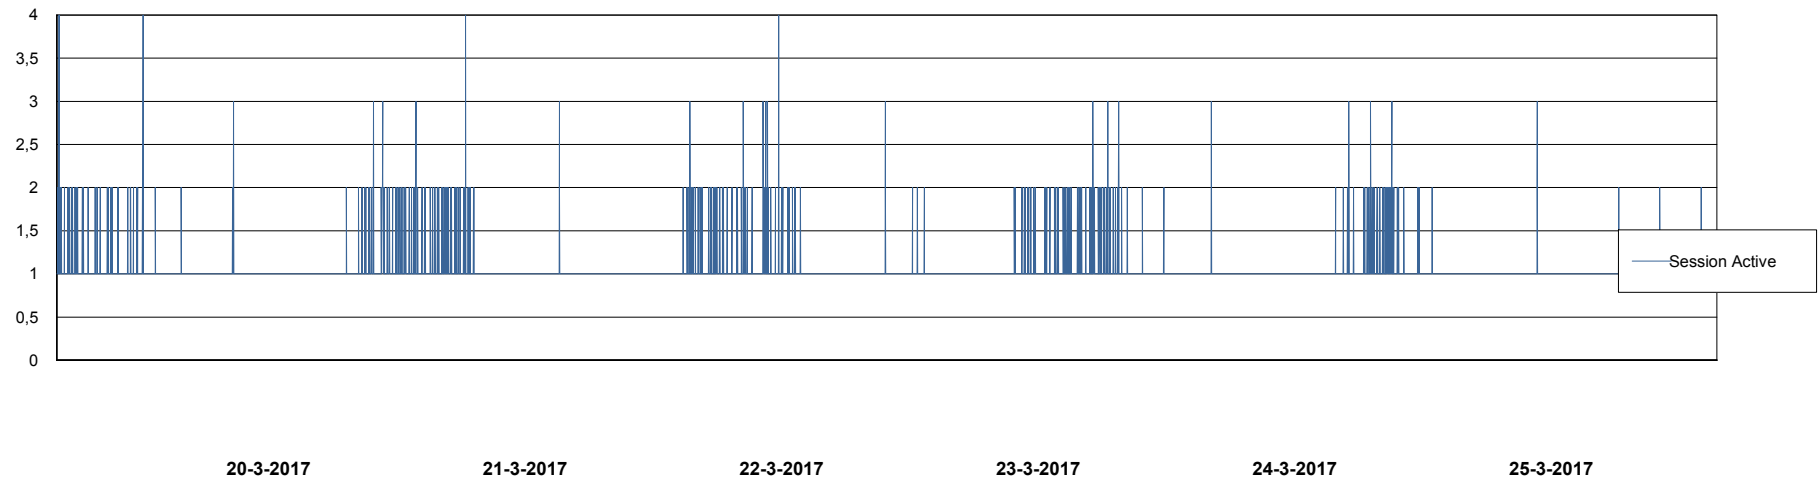

Database Performance JWRDB_Production

DB Processes Max 150
DB Sessions Max 248