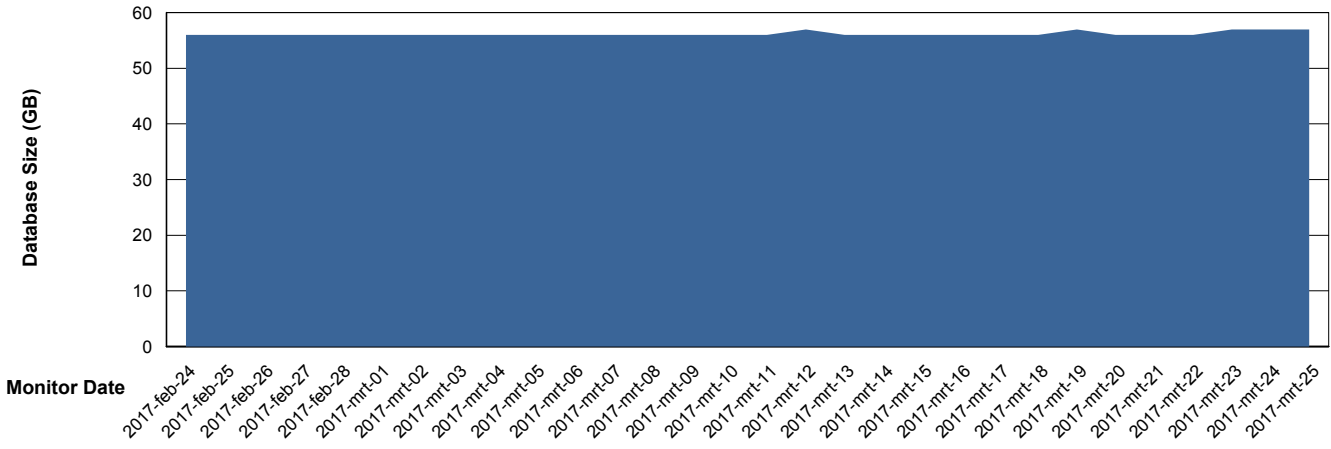

DATABASE SIZE JWRDB_Production

Database growth over last month