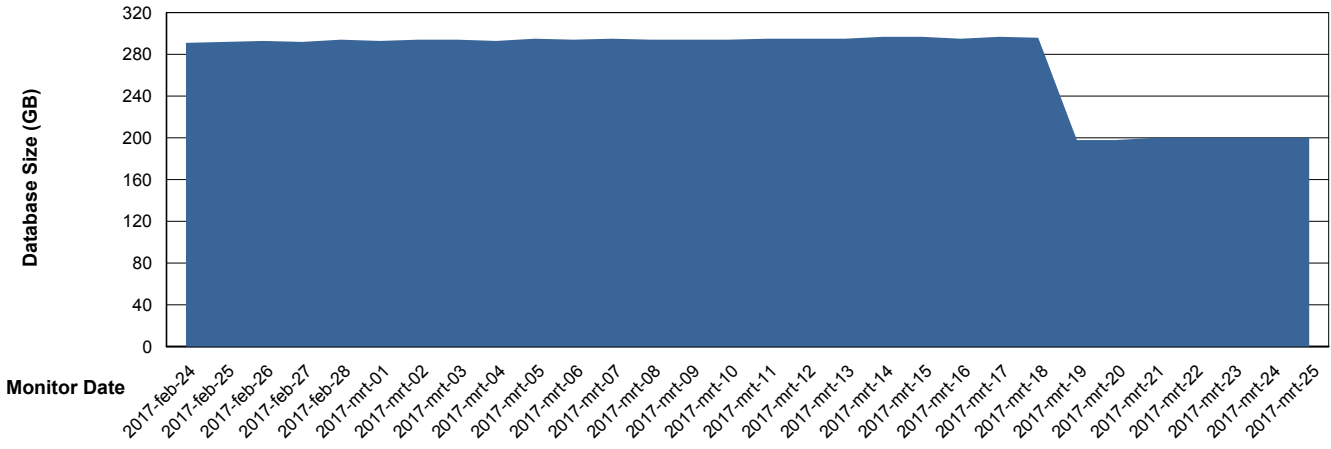

Database Performance CSCDB_Standby

DB Processes Max 500
DB Sessions Max 800

Weekly SLA Customer Report

Customer CSC_Production
 Database ID 50

DATABASE SIZE CSCDB_Primary

Database growth over last month

Database Tablespace CSCDB_Primary