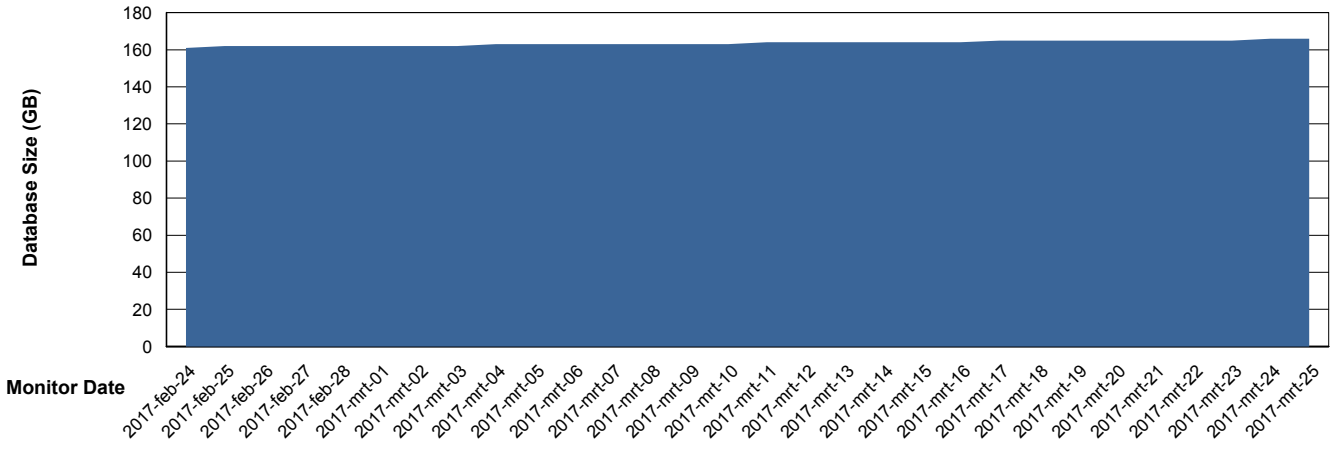

Database Performance CLODB_Standby

DB Processes Max 500
DB Sessions Max 792

Weekly SLA Customer Report

Customer CLO Production
 Database ID 38

DATABASE SIZE CLODB_Production

Database growth over last month