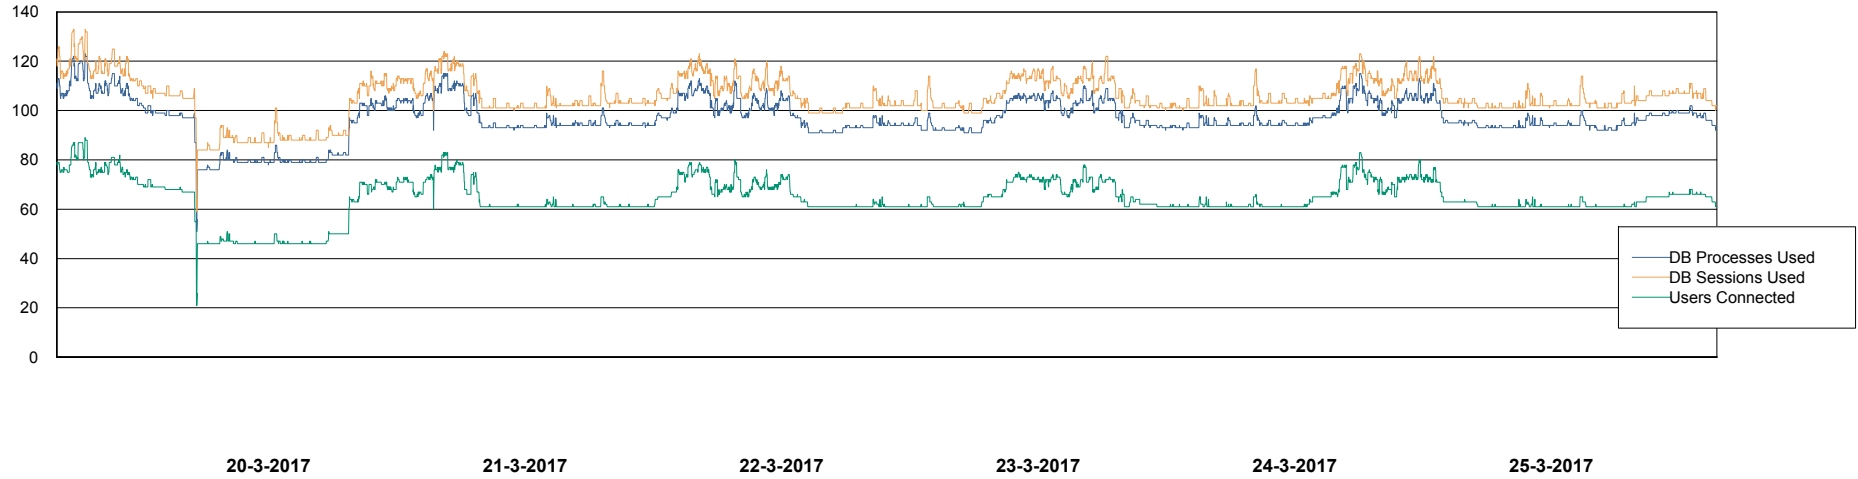

Weekly SLA Customer Report

Customer CLO Production
Database ID 38

Database Performance CLODB_Production

DB Processes Max 500
DB Sessions Max 792

Weekly SLA Customer Report

Customer CLO Production
Database ID 38