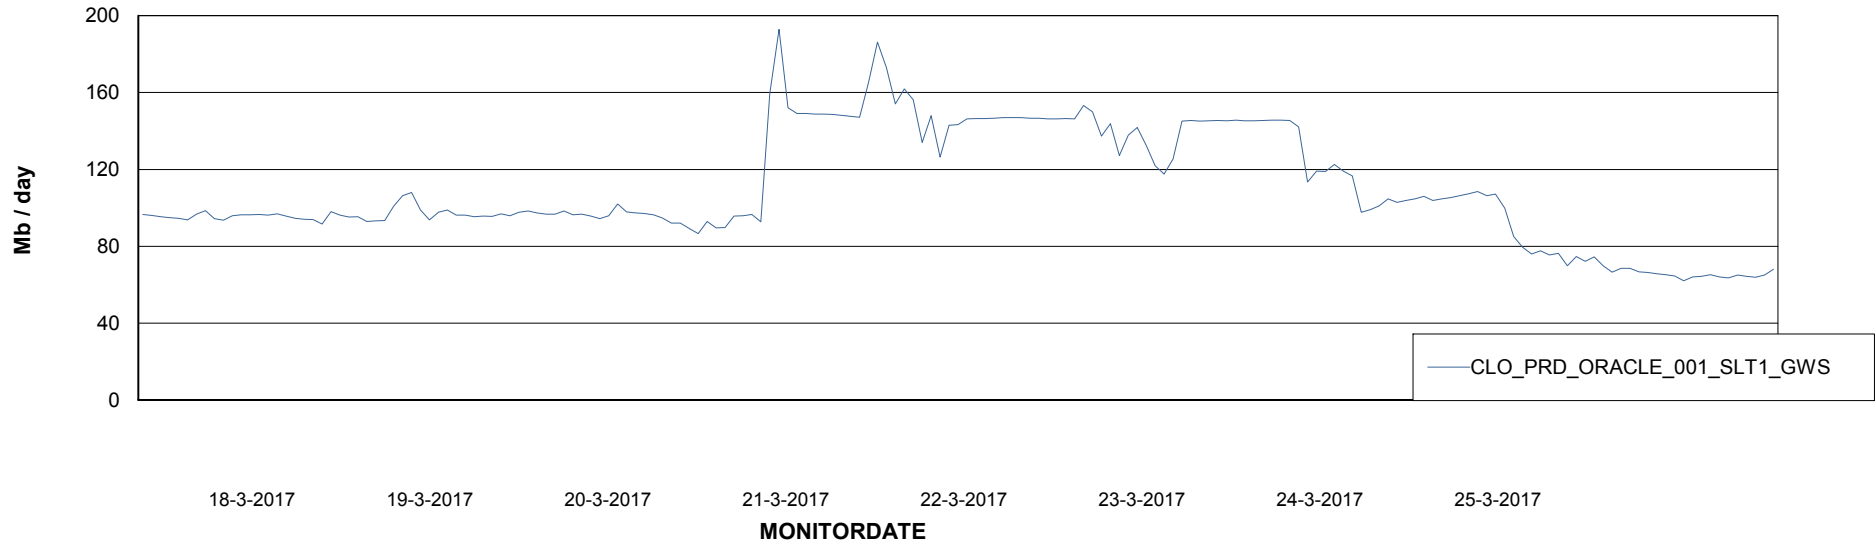

ABSSolute Web Component Services

Avg memory used per ABS Web component