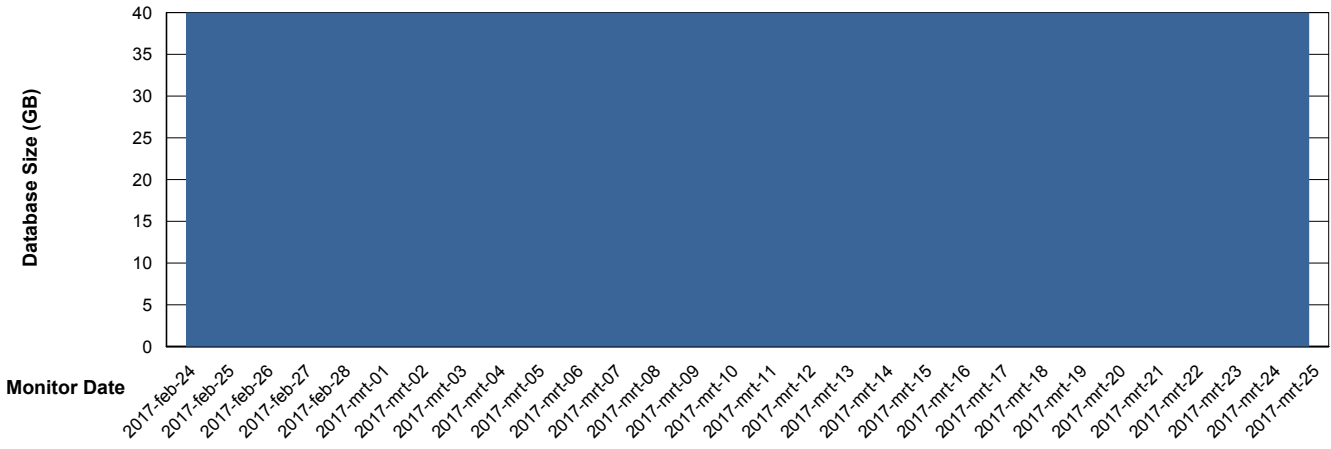

Database Performance CIWDB_Standby

DB Processes Max 150
DB Sessions Max 248

Weekly SLA Customer Report

Customer CIW Production
 Database ID 45

DATABASE SIZE CIWDB_Production

Database growth over last month