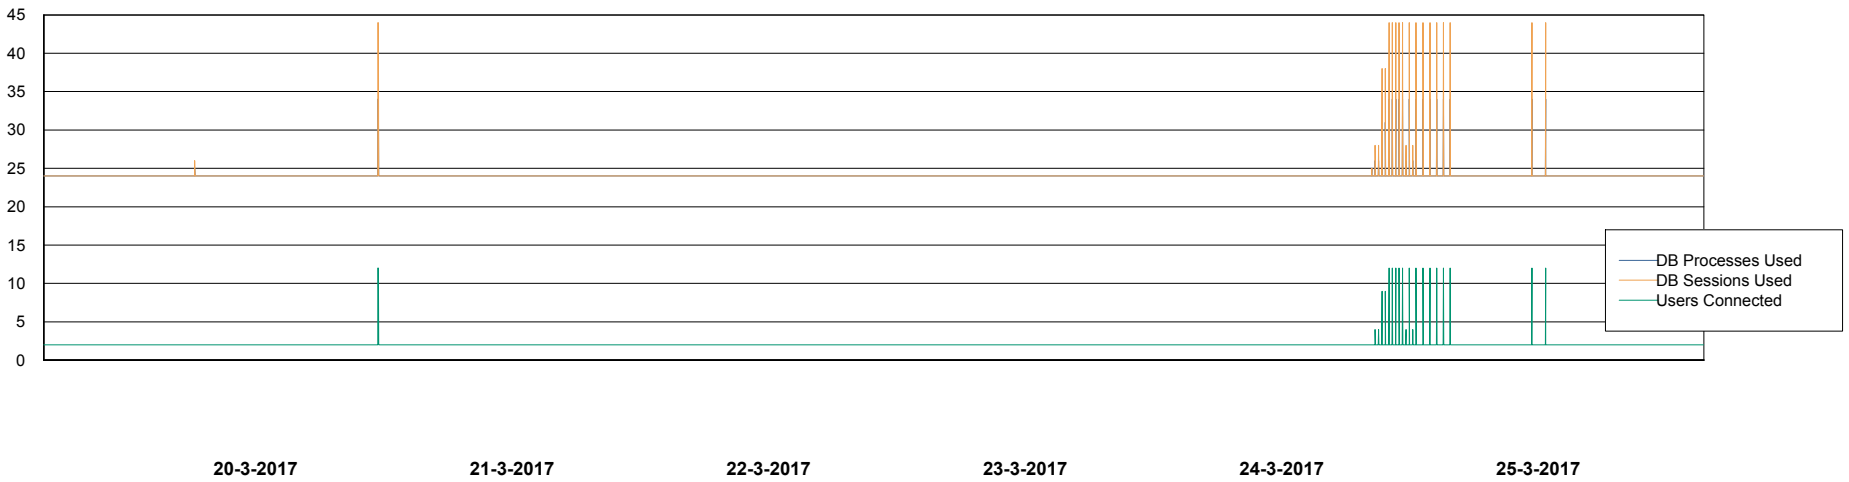

Weekly SLA Customer Report

Customer CIW Production
Database ID 45

Database Performance CIWDB_Production

DB Processes Max 150
DB Sessions Max 248

Weekly SLA Customer Report

Customer CIW Production
Database ID 45

Database Performance CIWDB_Standby

DB Processes Max 150
DB Sessions Max 248

Weekly SLA Customer Report

Customer CIW Production
 Database ID 45

DATABASE SIZE CIWDB_Production

Database growth over last month