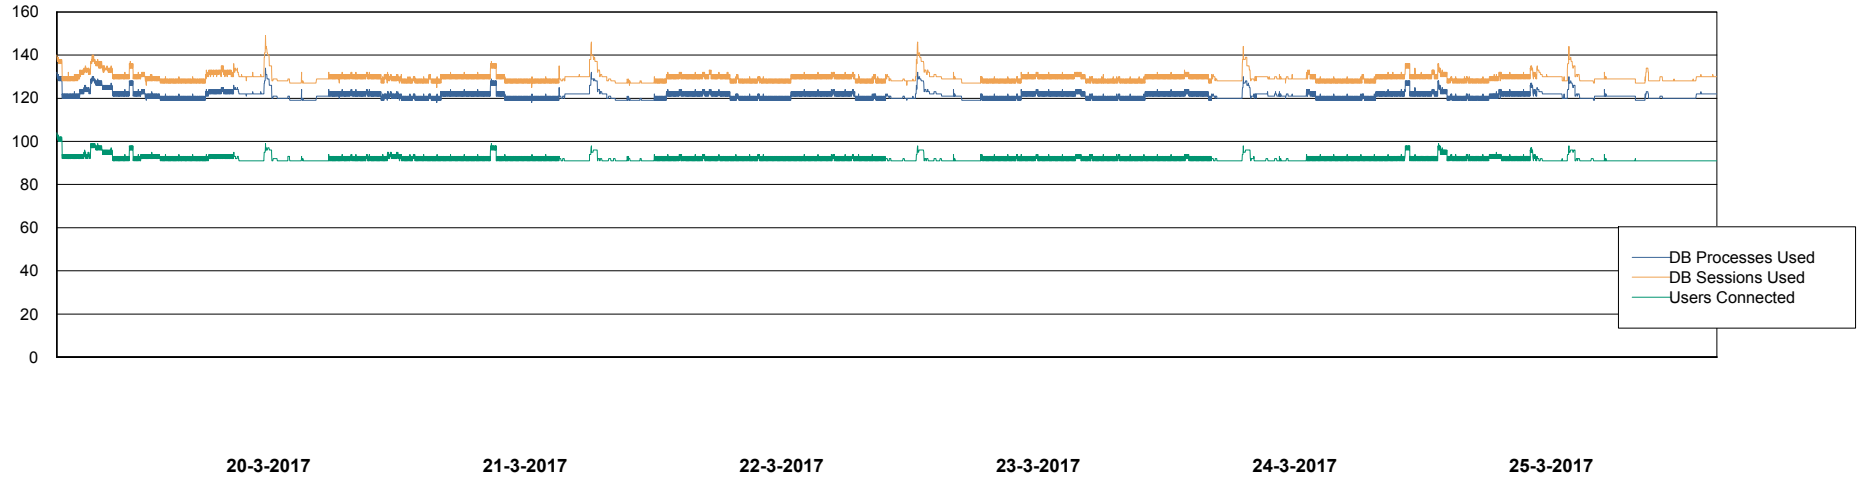

Harddisk Usage CIW_PRD_ORACLE2

	Free disk space on c: (%)	Total disk space on c: (Gb)	Free disk space on d: (%)	Total disk space on d: (Gb)	Free disk space on e: (%)	Total disk space on e: (Gb)
25-3-2017	59	555	98	558	79	558
24-3-2017	59	555	98	558	79	558
23-3-2017	59	555	98	558	79	558
22-3-2017	59	555	98	558	79	558
21-3-2017	59	555	98	558	79	558
20-3-2017	59	555	98	558	79	558
19-3-2017	59	555	98	558	79	558

Weekly SLA Customer Report

Customer CIW Production
Database ID 45

Database Performance CIWDB_Production

DB Processes Max 150
DB Sessions Max 248

Weekly SLA Customer Report

Customer CIW Production
Database ID 45