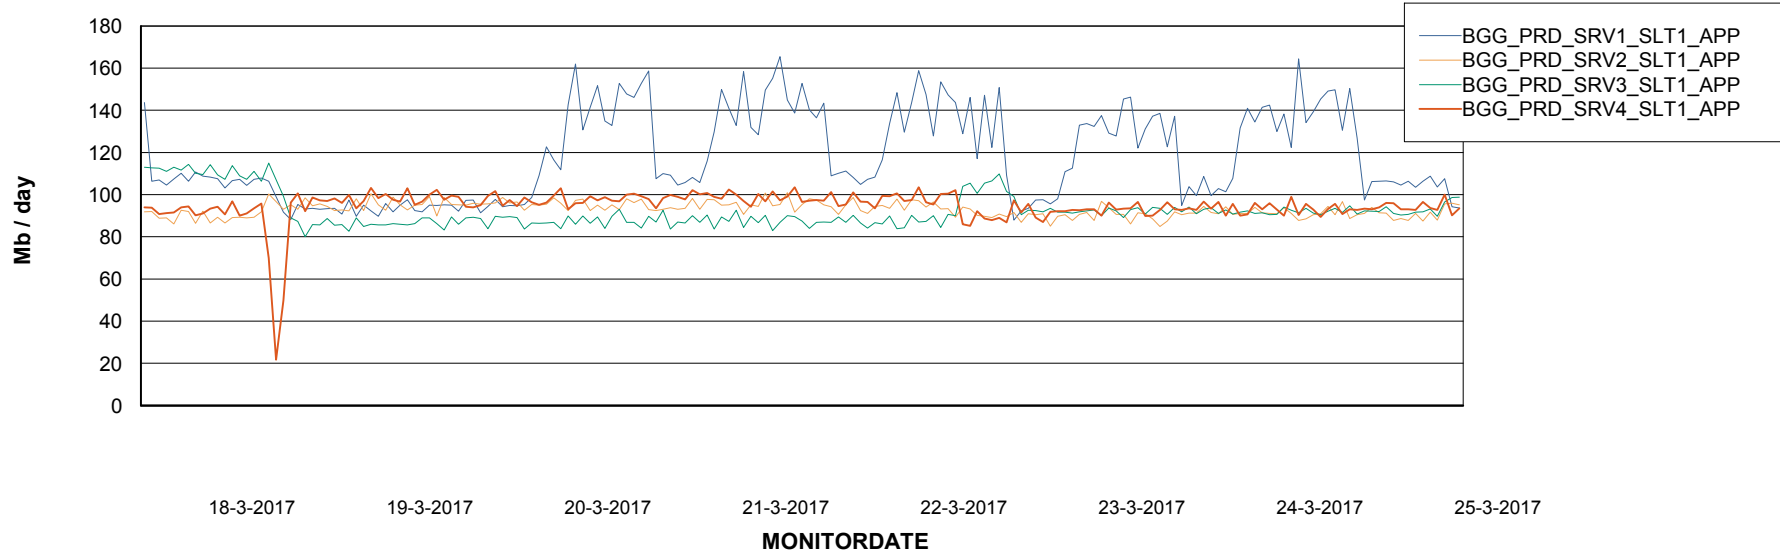

ABSSolute Application Server Services

Avg memory used per ABS Server Service