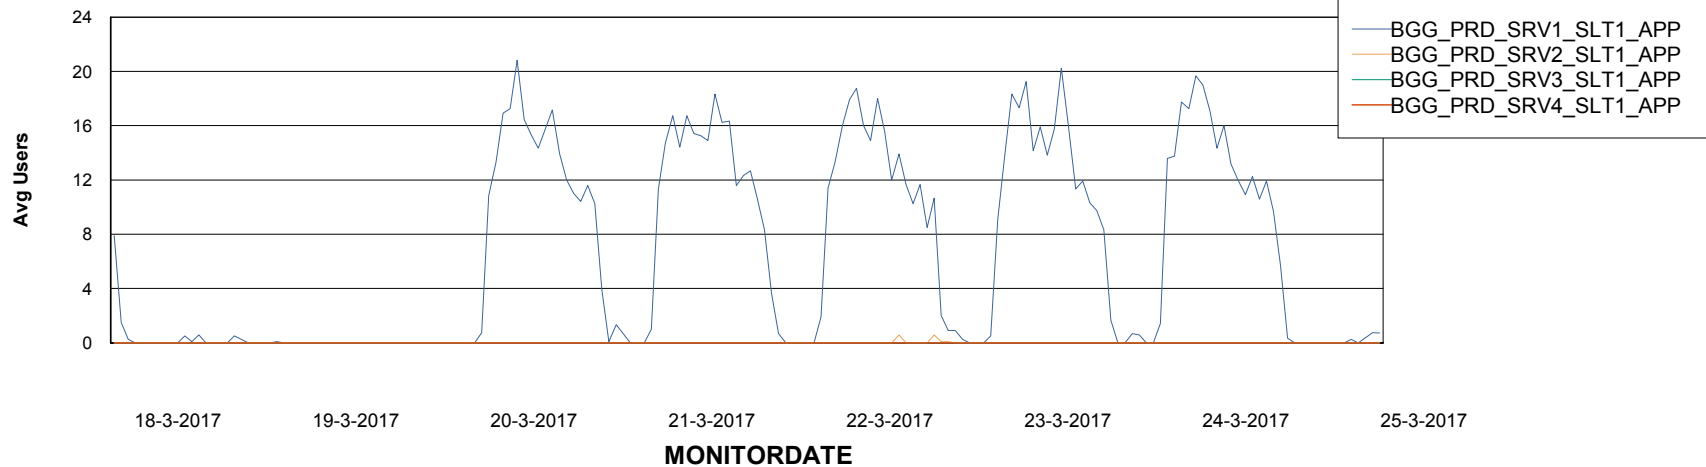

Avg users per day per ABS server