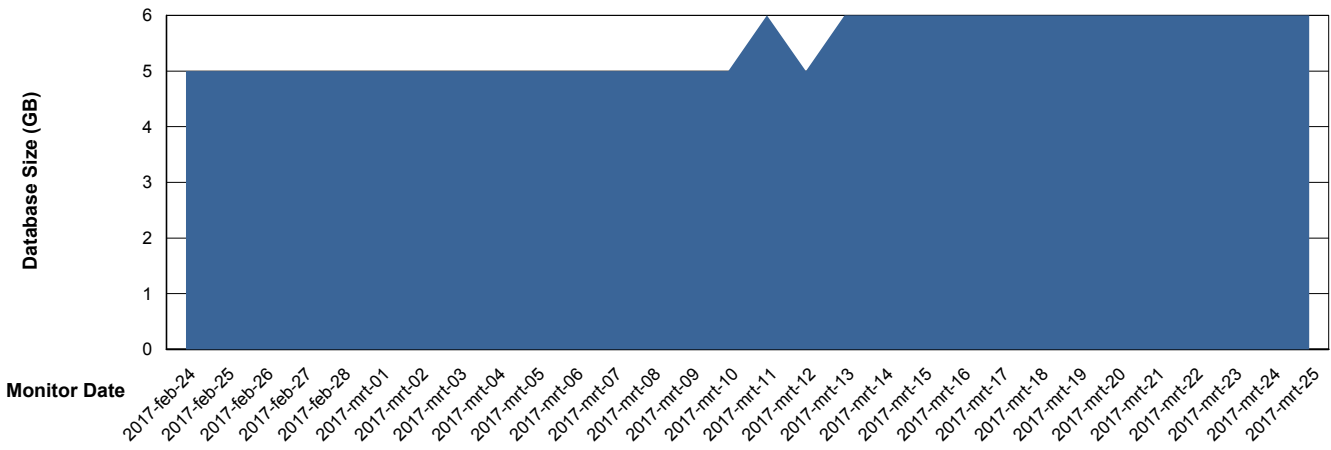

# Weekly SLA Customer Report

Customer BGG\_Production  
Database ID 58

DATABASE SIZE BGGDB\_BI

### Database growth over last month

DATABASE SIZE BGGDB\_Production

### Database growth over last month