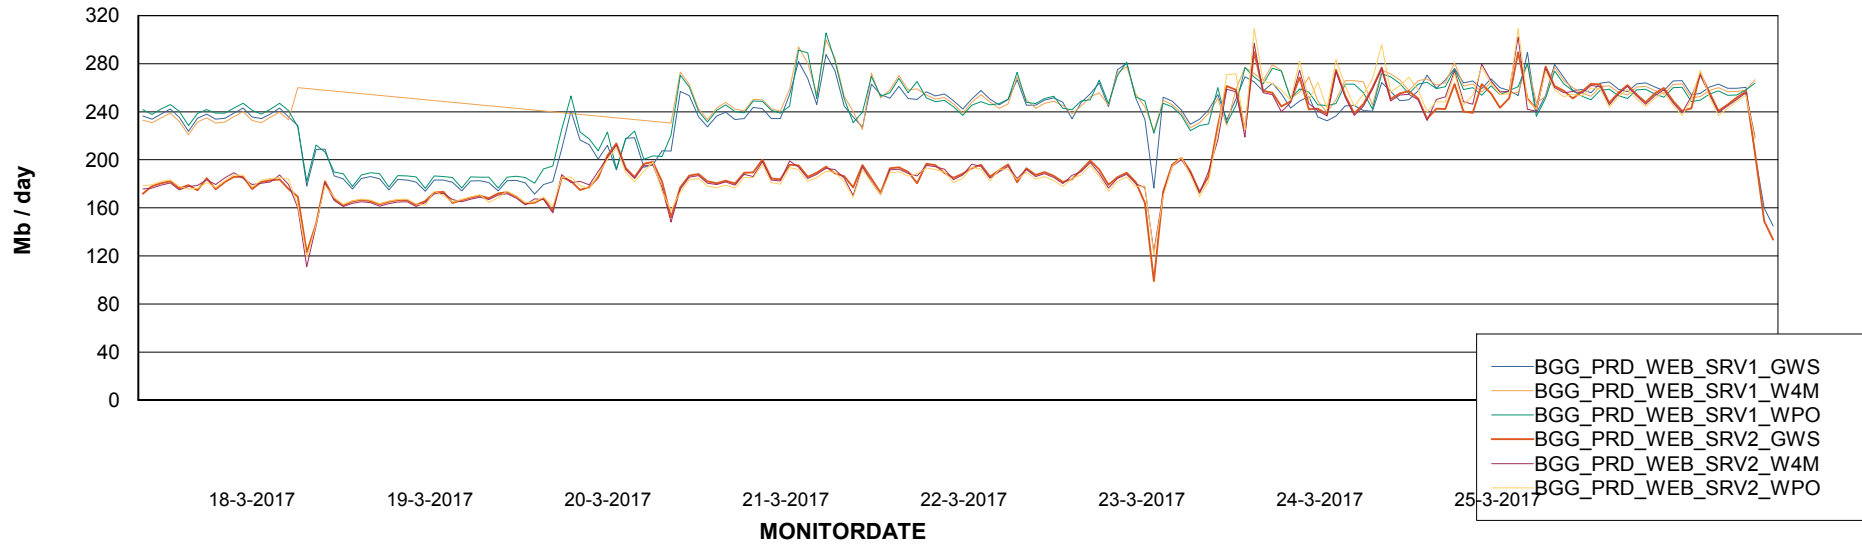

ABSolute Web Component Services

Avg memory used per ABS Web component