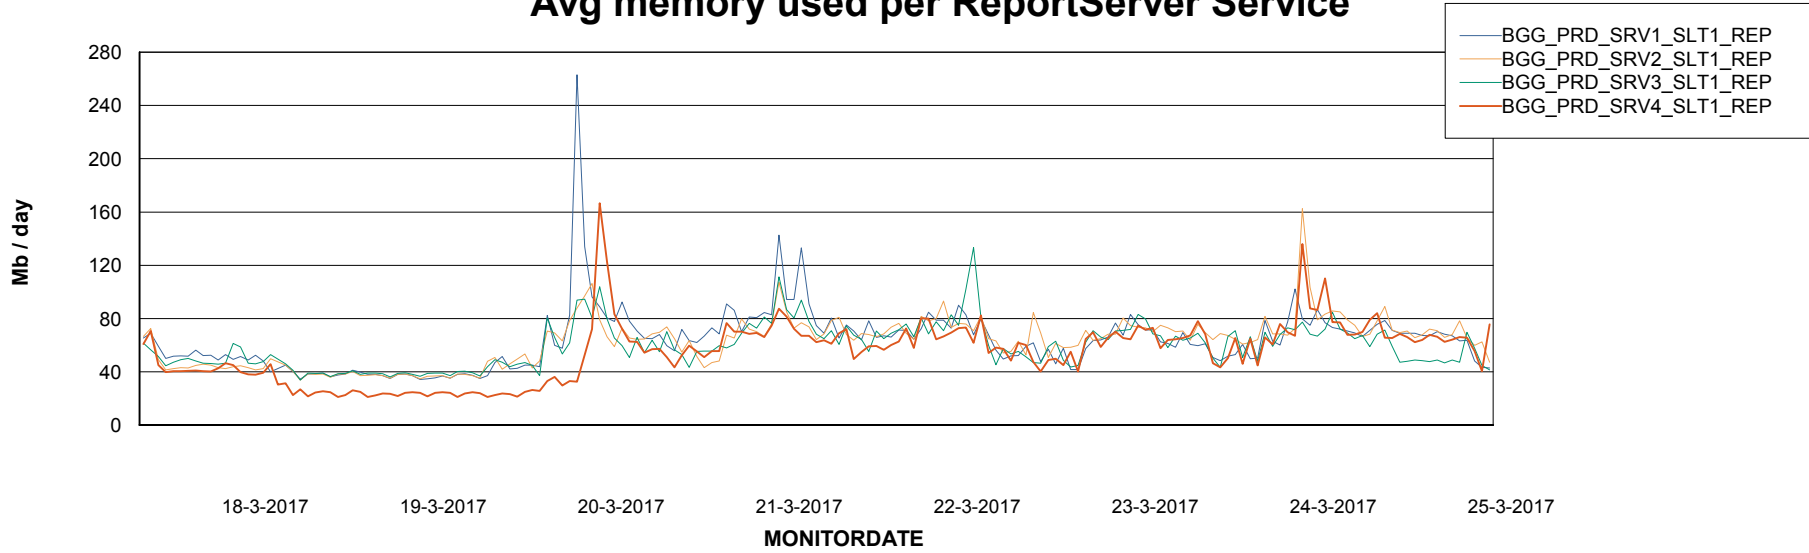

ABSSolute Application ReportServer Services

Avg memory used per ReportServer Service