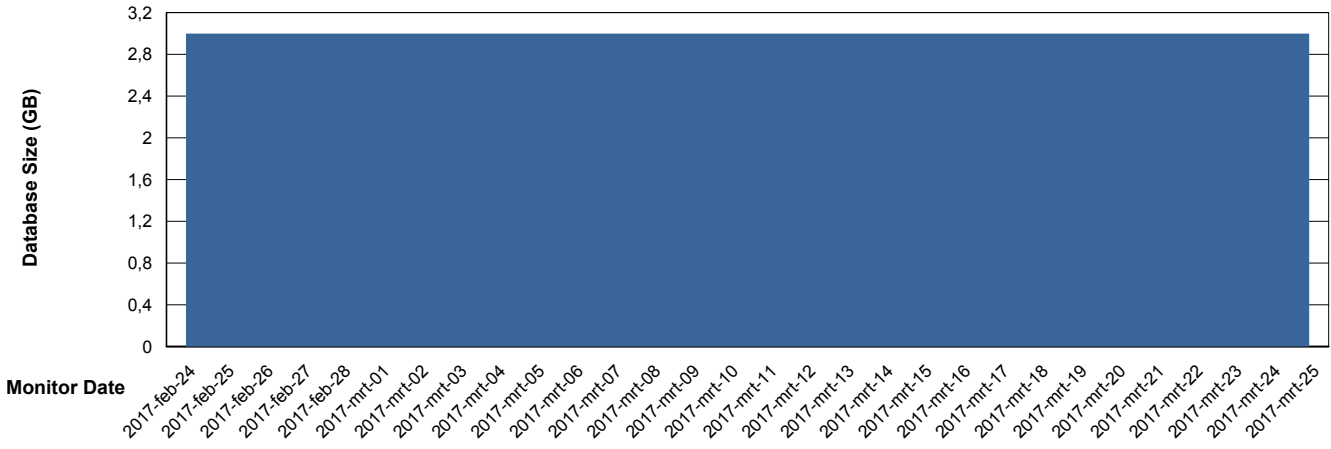

DATABASE SIZE BGGDB_BI

Database growth over last month