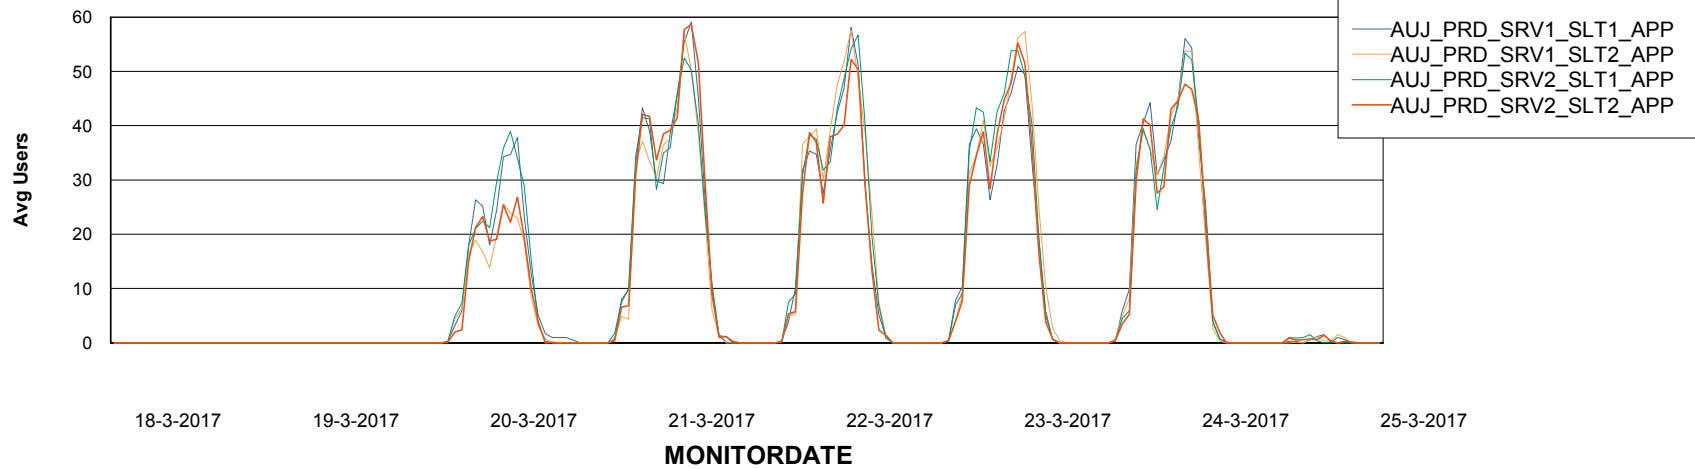

Avg users per day per ABS server