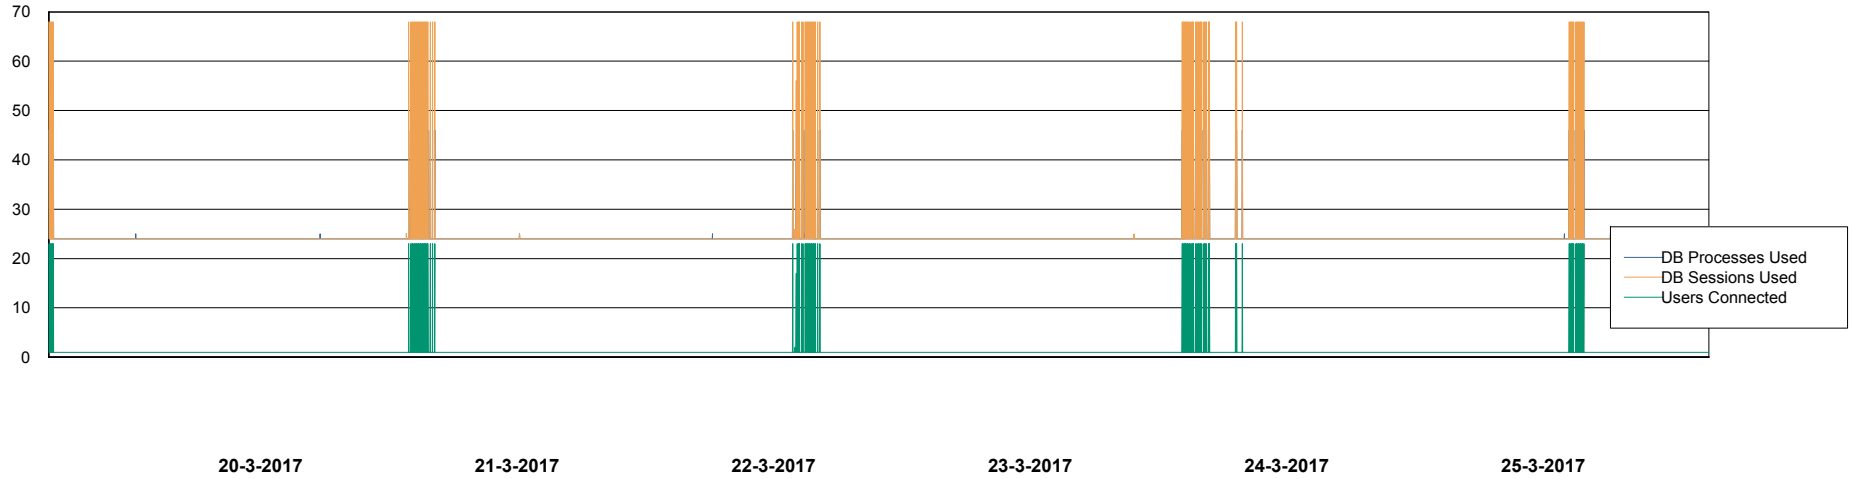

Database Performance AUJ_DB5_Standby

DB Processes Max 300
DB Sessions Max 480