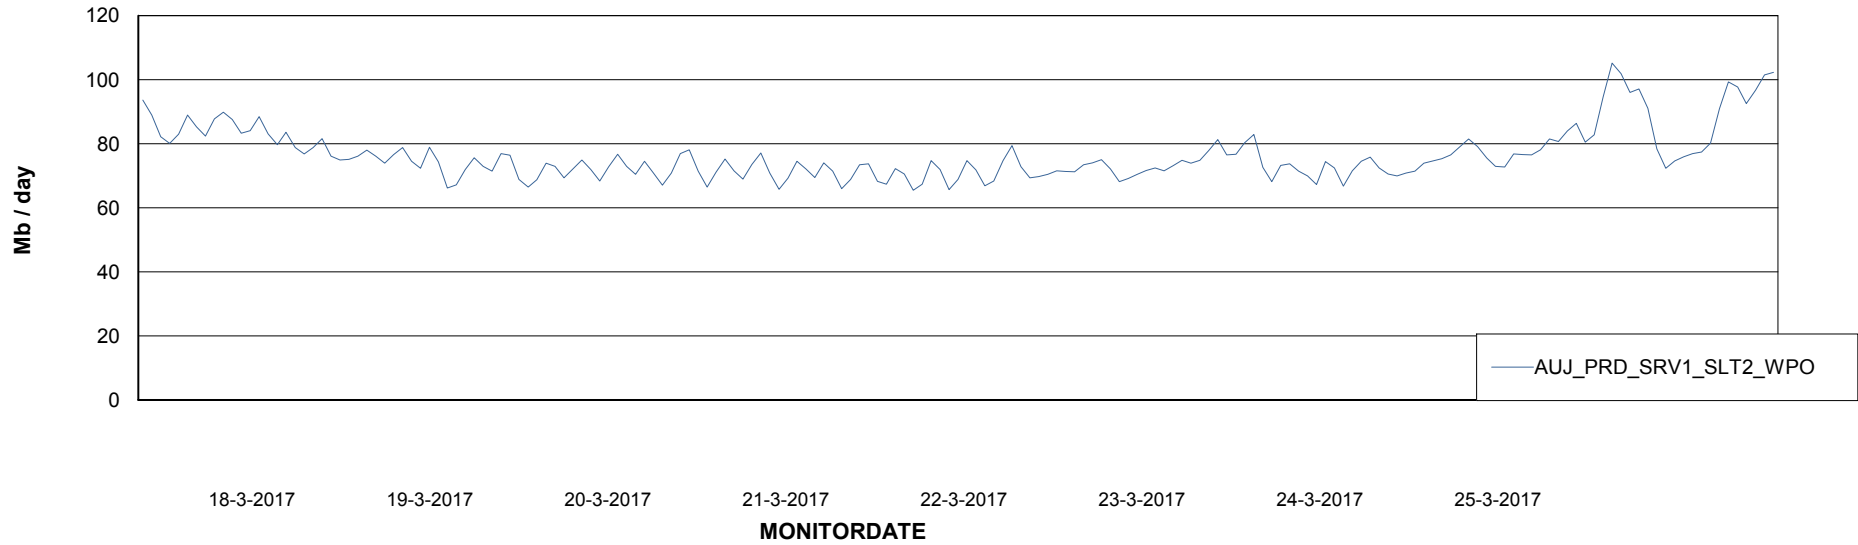

ABSolute Web Component Services

Avg memory used per ABS Web component