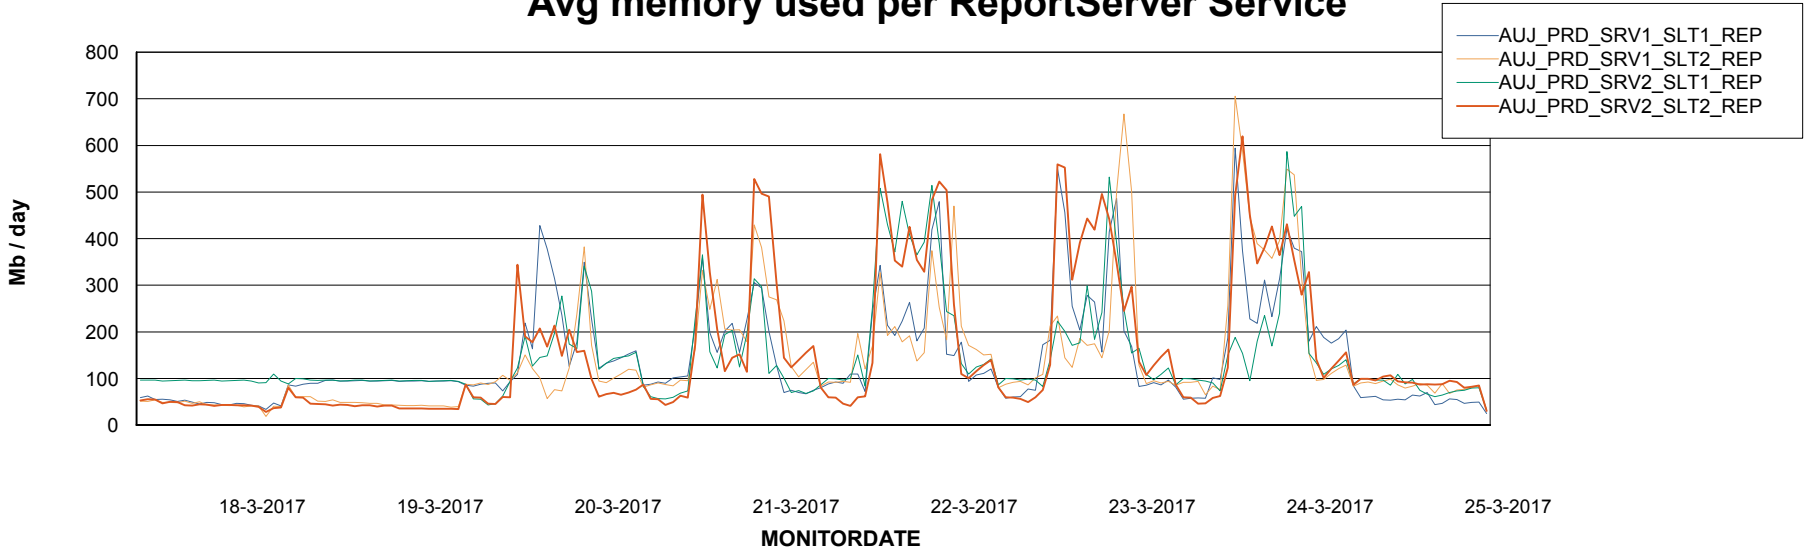

ABSSolute Application ReportServer Services

Avg memory used per ReportServer Service