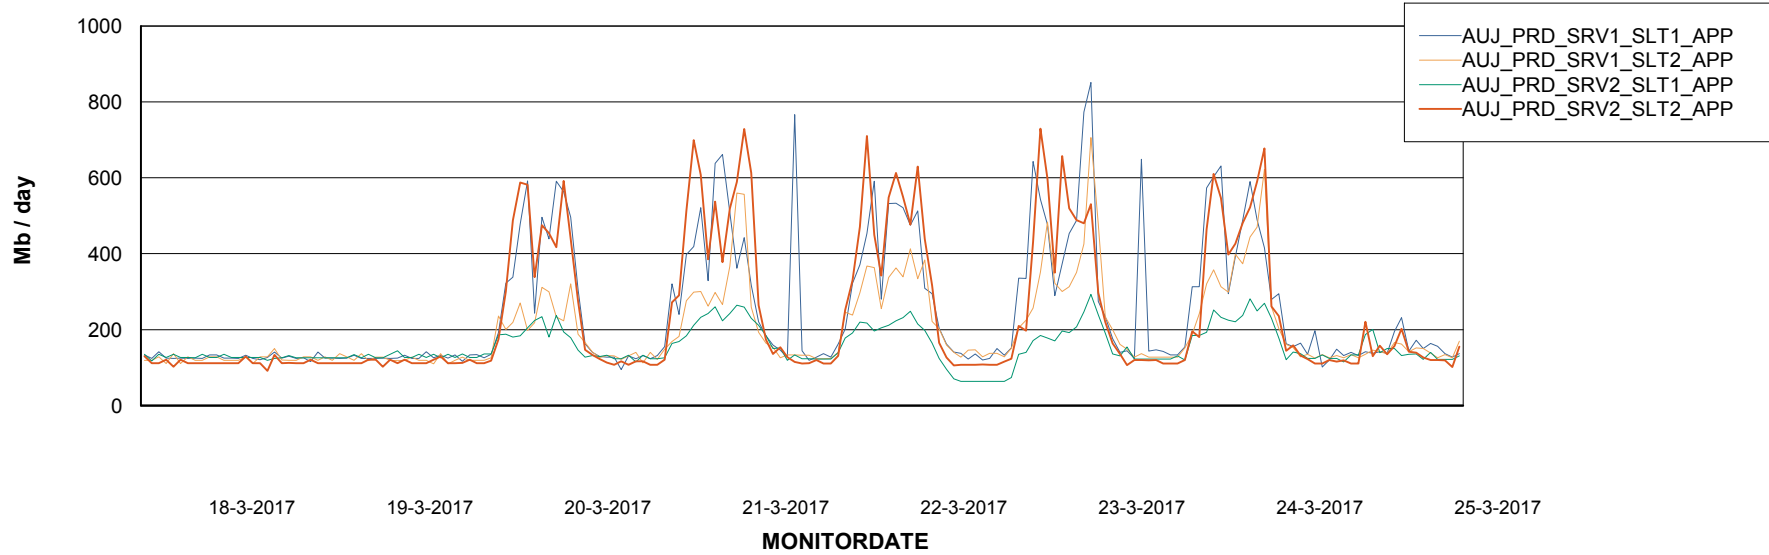

ABSSolute Application Server Services

Avg memory used per ABS Server Service