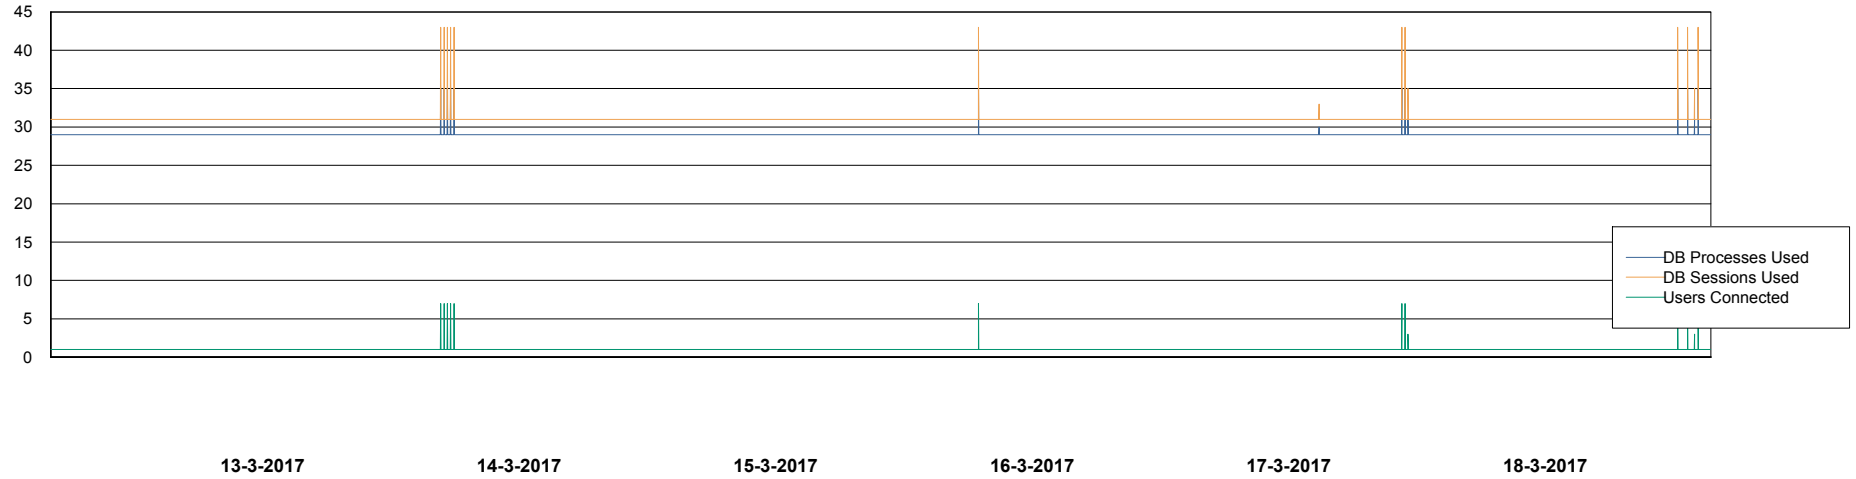

Database Performance WBLDB_FutureLiveStandby

DB Processes Max 500
DB Sessions Max 772