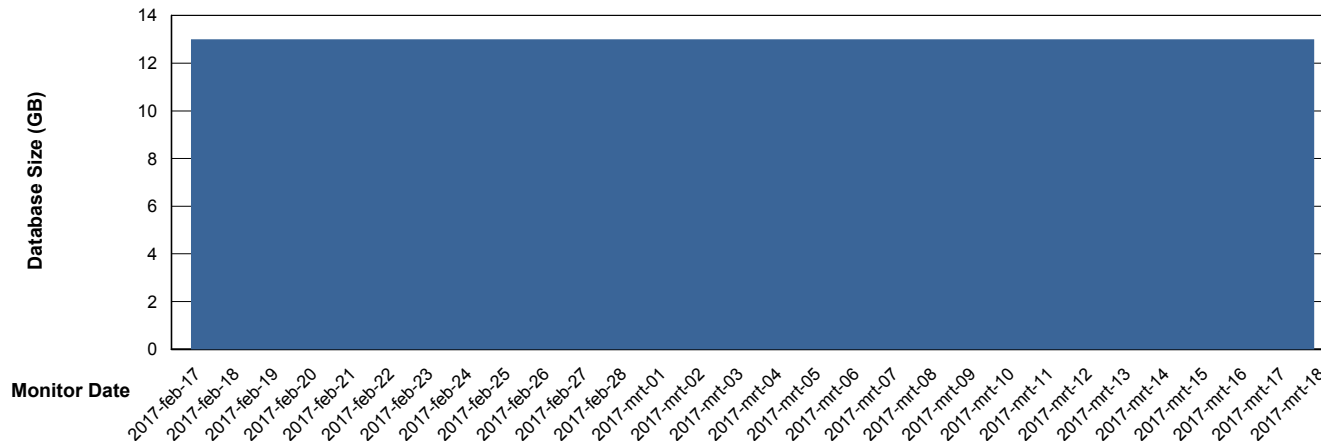

Weekly SLA Customer Report

Customer WBL_Production
Database ID 40

DATABASE SIZE WBLDB_FutureLiveProduction

Database growth over last month

DATABASE SIZE WBLDB_Production

Database growth over last month

Weekly SLA Customer Report