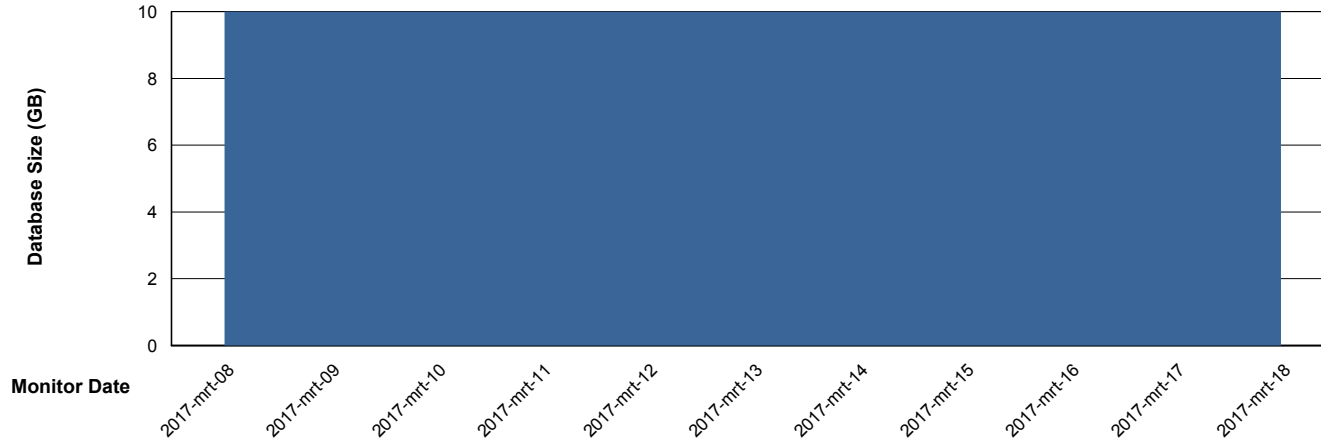

Database Performance WBLDB_FutureLiveStandby

DB Processes Max 500
DB Sessions Max 772

Weekly SLA Customer Report

Customer WBL_Production
Database ID 40

Database Performance WBLDB_Production

DB Processes Max 150
DB Sessions Max 248

Weekly SLA Customer Report

Customer WBL_Production
Database ID 40

DATABASE SIZE WBLDB_FutureLiveProduction

Database growth over last month

DATABASE SIZE WBLDB_Production

Database growth over last month

Weekly SLA Customer Report