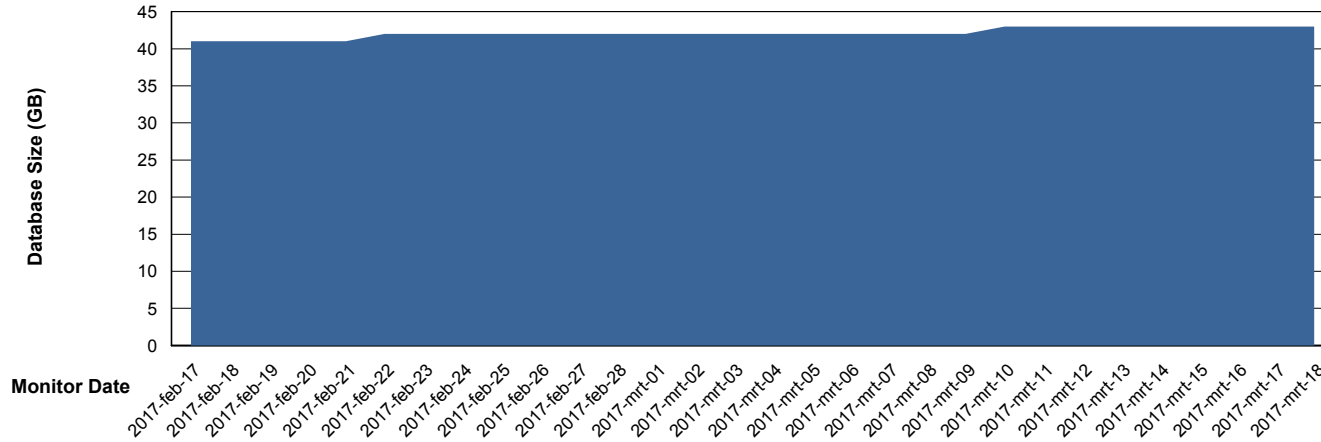

Database Performance VOSDB_Production

DB Processes Max 150
DB Sessions Max 248

Weekly SLA Customer Report

Customer VOS_Production
Database ID 68

DATABASE SIZE VOSBIDB_Production

Database growth over last month