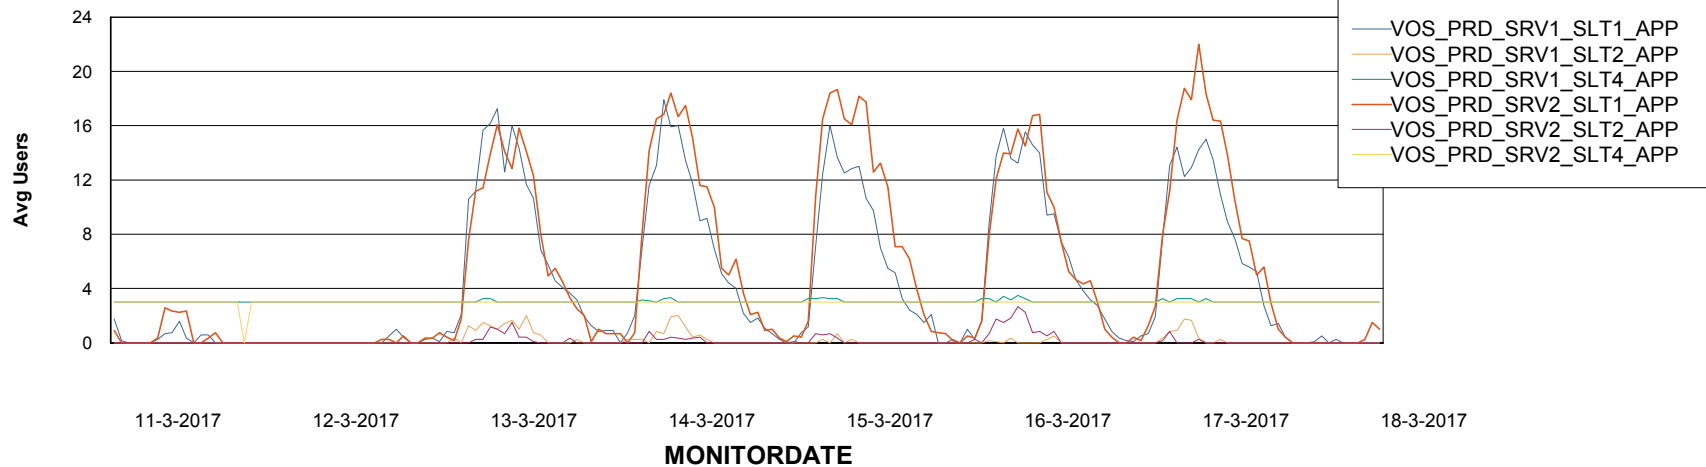

Weekly SLA Customer Report

Customer VOS_Production
Database ID 68

ABSSolute Application Server Services

Avg memory used per ABS Server Service

Avg users per day per ABS server

Weekly SLA Customer Report

Customer VOS_Production
Database ID 68