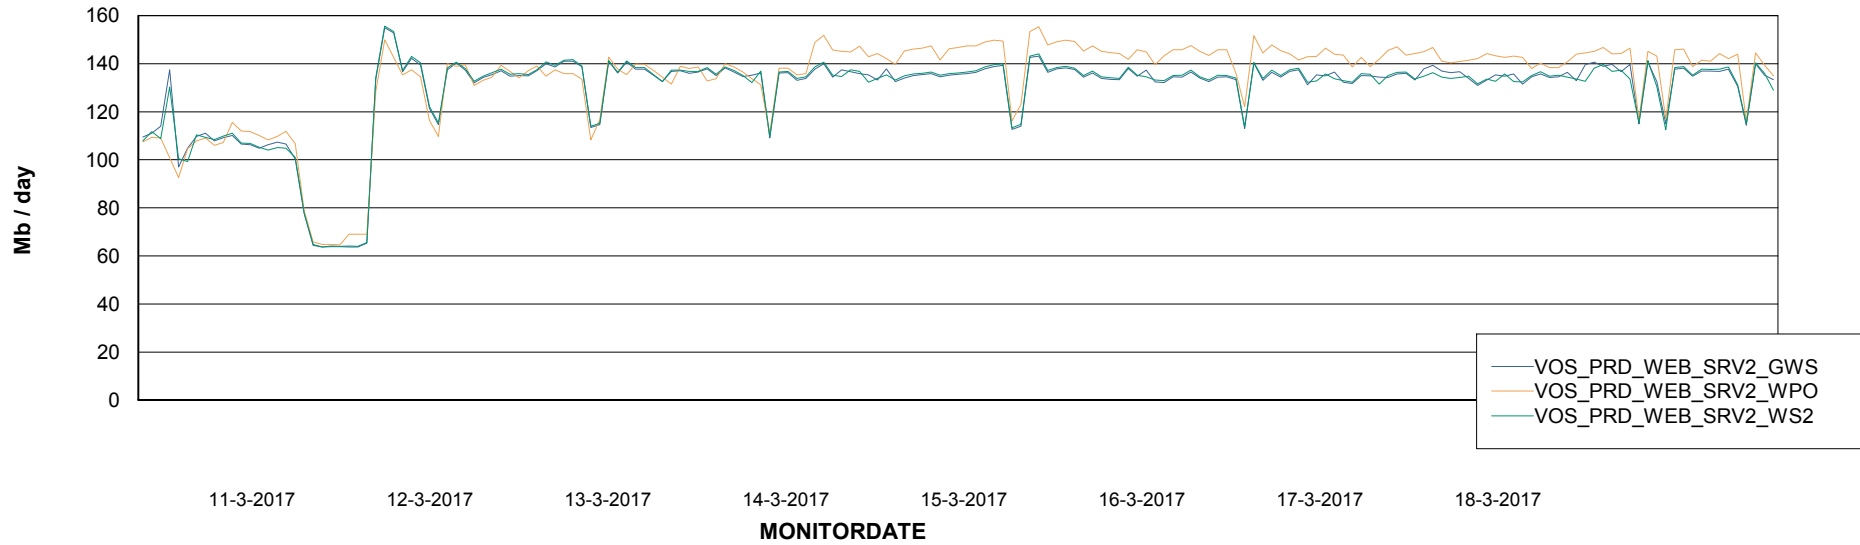

ABSSolute Application ReportServer Services

Avg memory used per ReportServer Service

Weekly SLA Customer Report

Customer VOS_Production
Database ID 68

ABSSolute Web Component Services

Avg memory used per ABS Web component