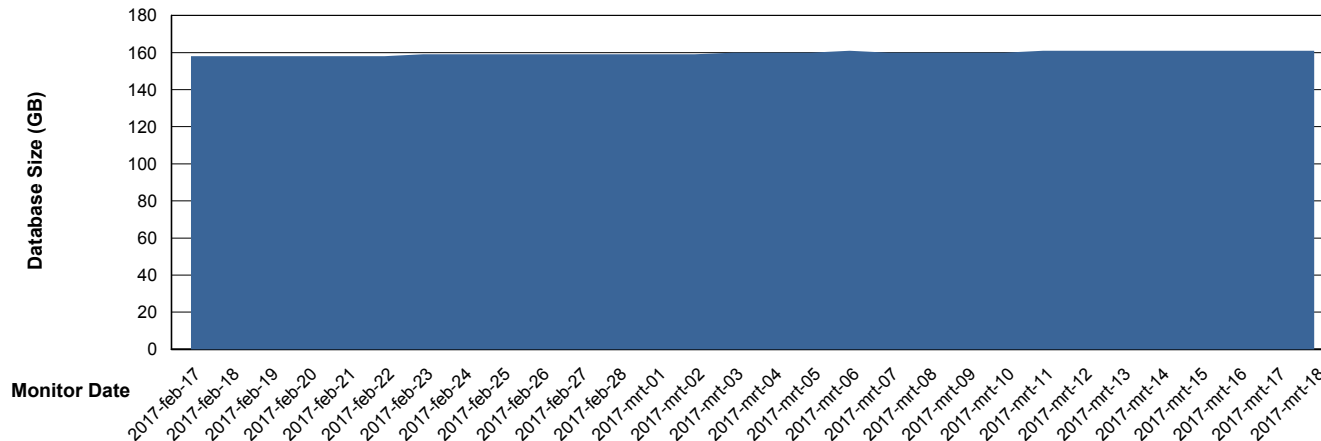

DATABASE SIZE VOSDB_Production

Database growth over last month