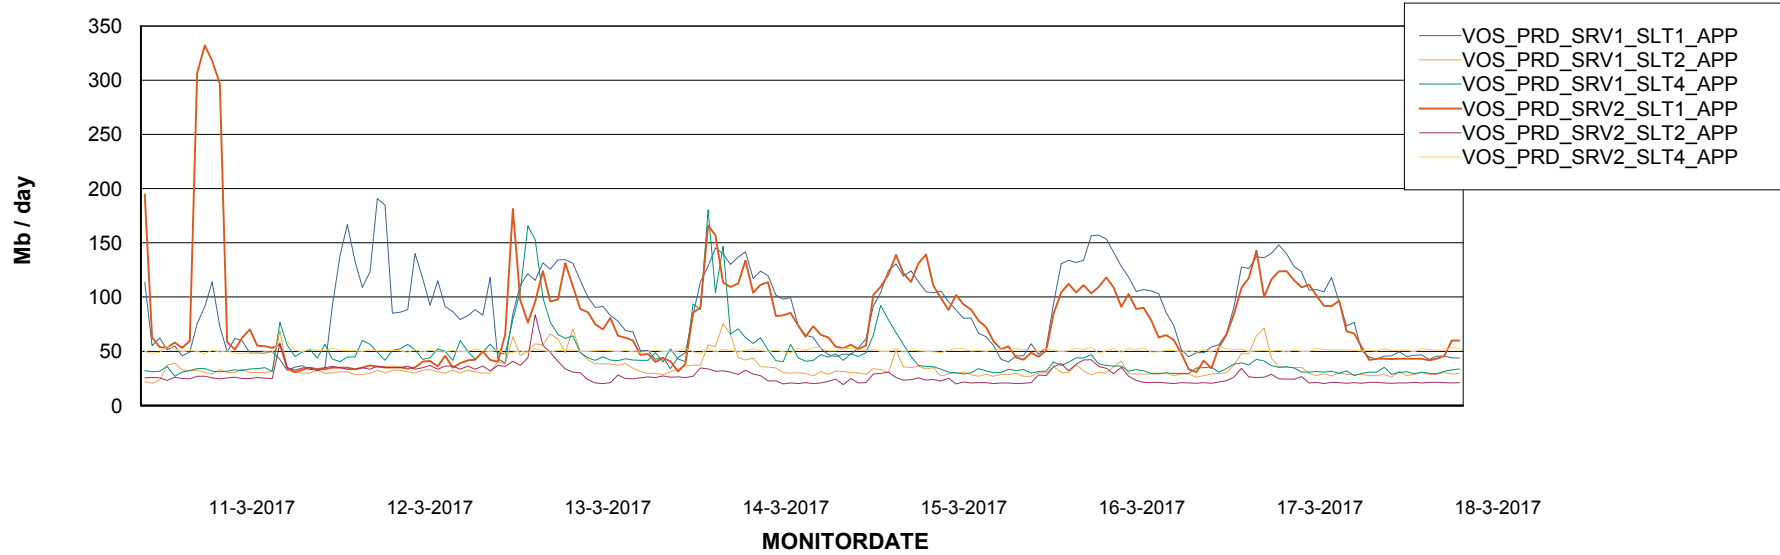

ABSSolute Application Server Services

Avg memory used per ABS Server Service