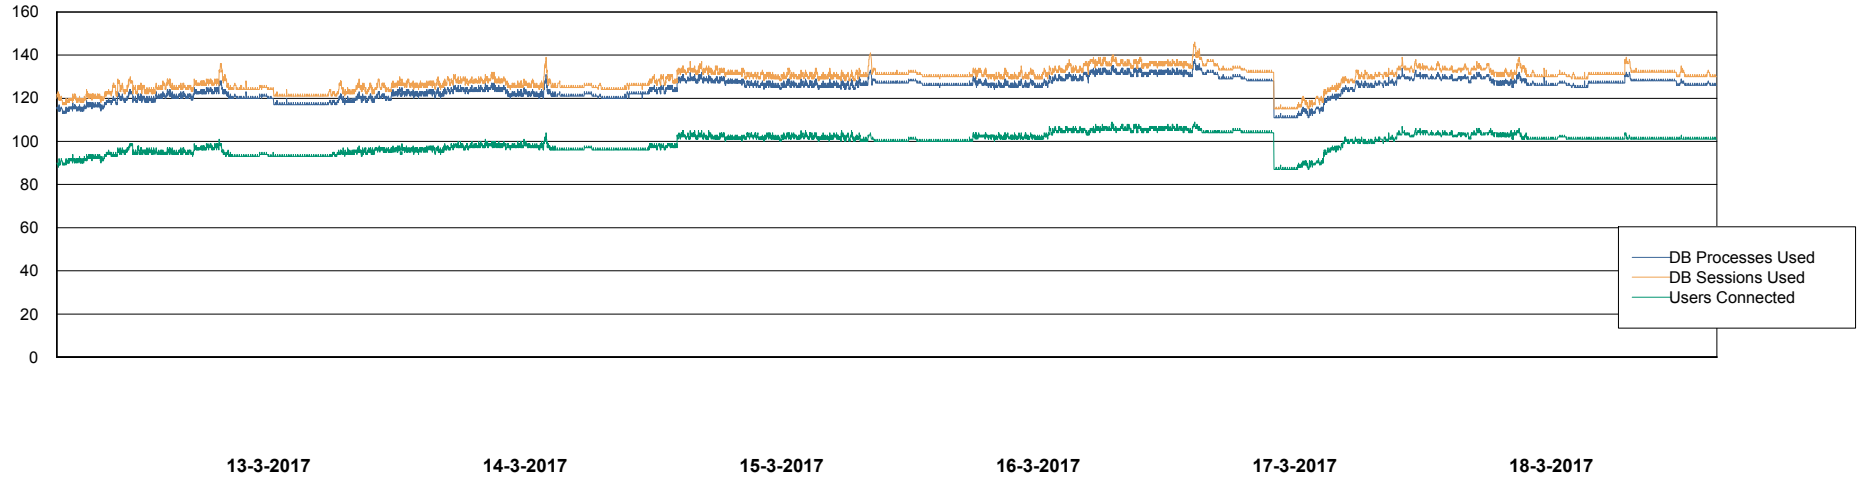

Database Performance VOSDB_Production

DB Processes Max 150
DB Sessions Max 248