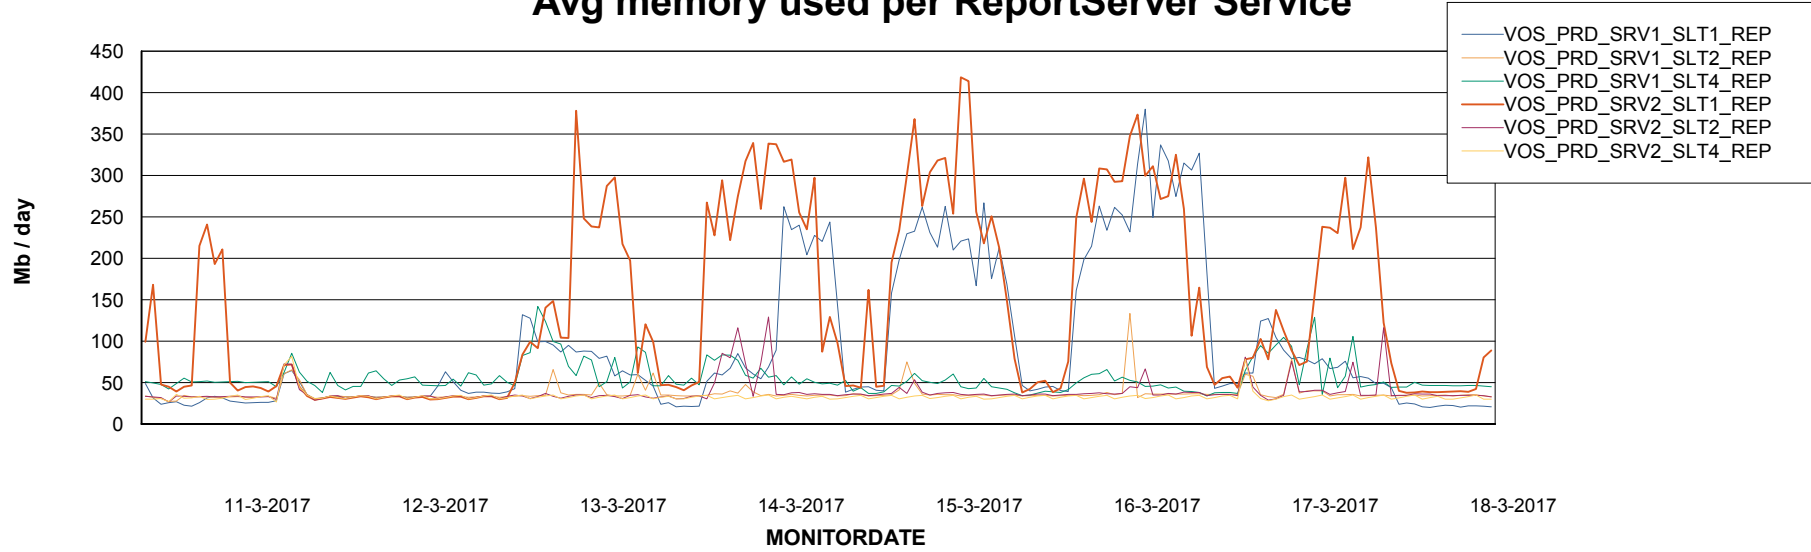

ABSSolute Application ReportServer Services

Avg memory used per ReportServer Service