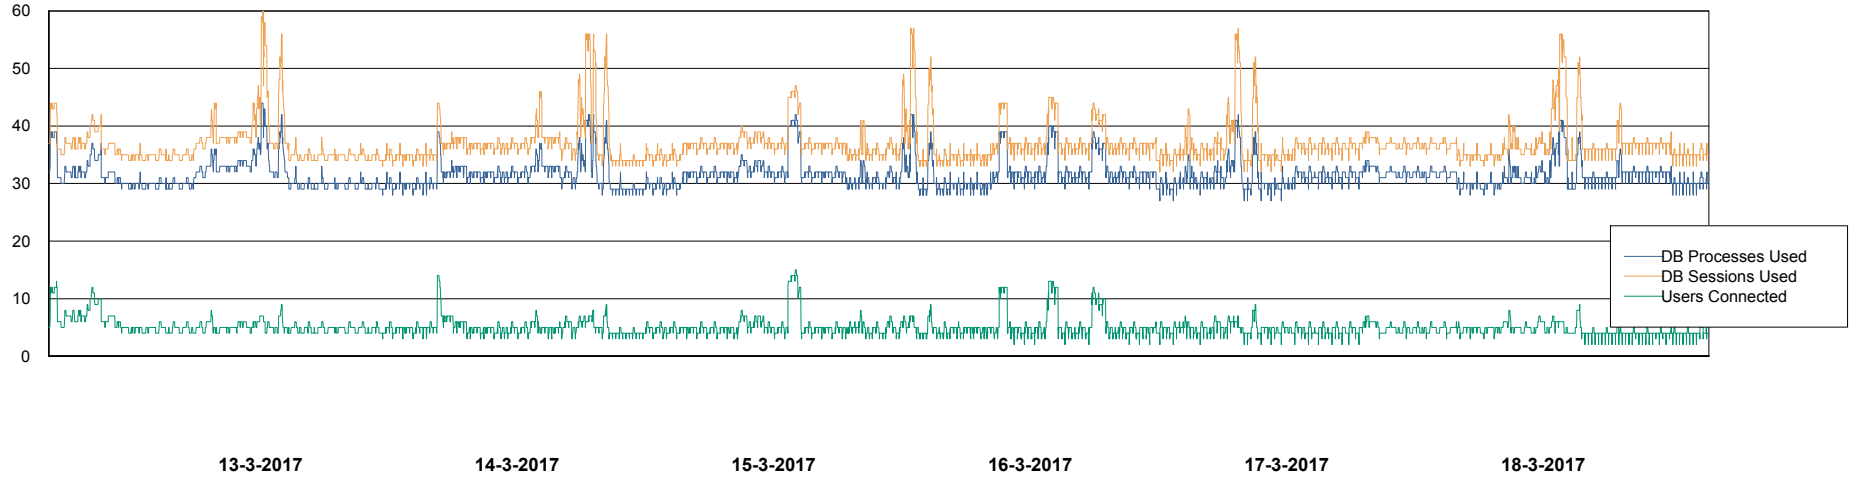

Database Performance VOSBIDB_Production

DB Processes Max 500
DB Sessions Max 772