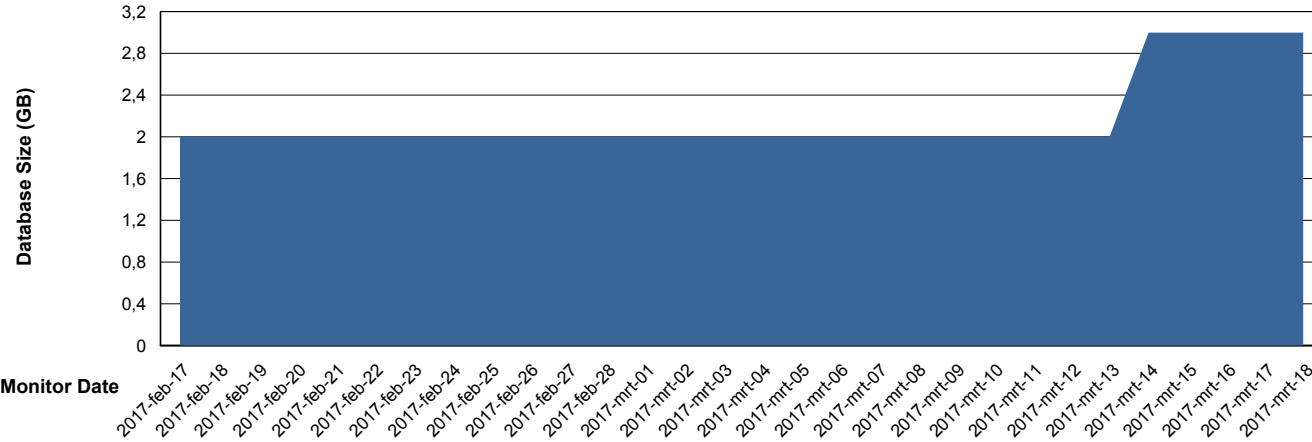

Weekly SLA Customer Report

Customer STX_Production
Database ID 71

Database Performance STXDB_Production

DB Processes Max 150
DB Sessions Max 248

Weekly SLA Customer Report

Customer STX_Production
 Database ID 71

DATABASE SIZE STXDB_Production

Database growth over last month

Database Tablespace STXDB_Production

Date	Tablespace Name	Filesize (Gb)	Usedsize (Gb)	Percentage free
18-3-2017	ABSDATA	3	2	33
	INDX	1	0	100
17-3-2017	ABSDATA	3	2	33
	INDX	1	0	100
16-3-2017	ABSDATA	3	2	33
	INDX	1	0	100
15-3-2017	ABSDATA	3	2	33
	INDX	1	0	100
14-3-2017	ABSDATA	3	2	33
	INDX	1	0	100
13-3-2017	ABSDATA	3	2	33
	INDX	1	0	100
12-3-2017	ABSDATA	3	2	33
	INDX	1	0	100