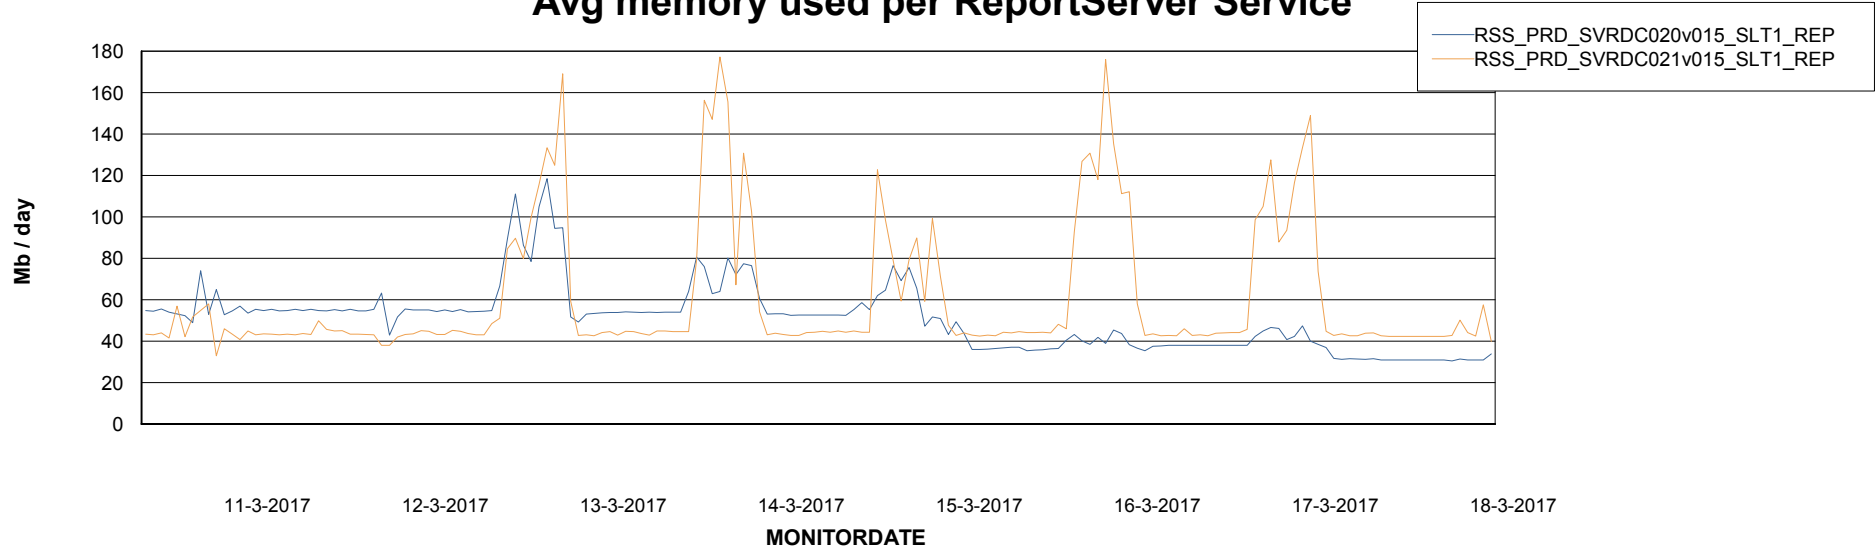

ABSSolute Application ReportServer Services

Avg memory used per ReportServer Service