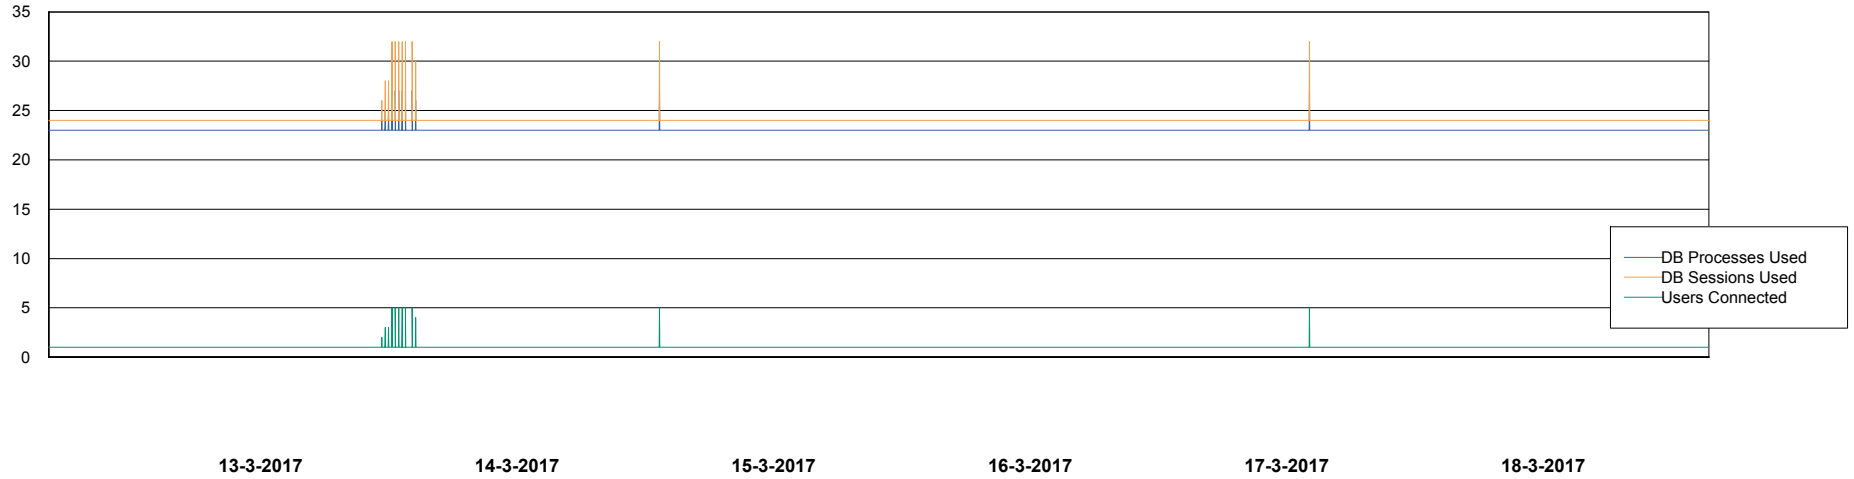

Database Performance RSSDB_Standby

DB Processes Max 150
DB Sessions Max 248