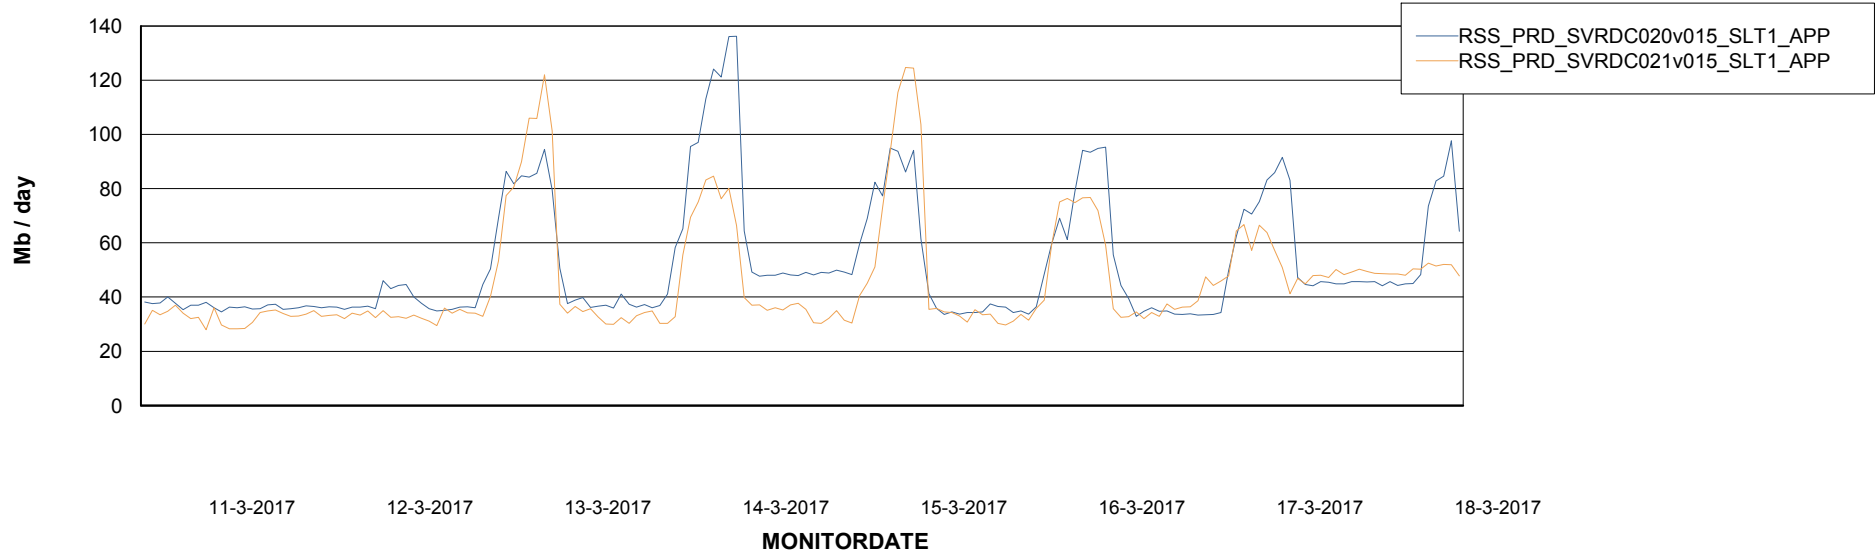

ABSSolute Application Server Services

Avg memory used per ABS Server Service