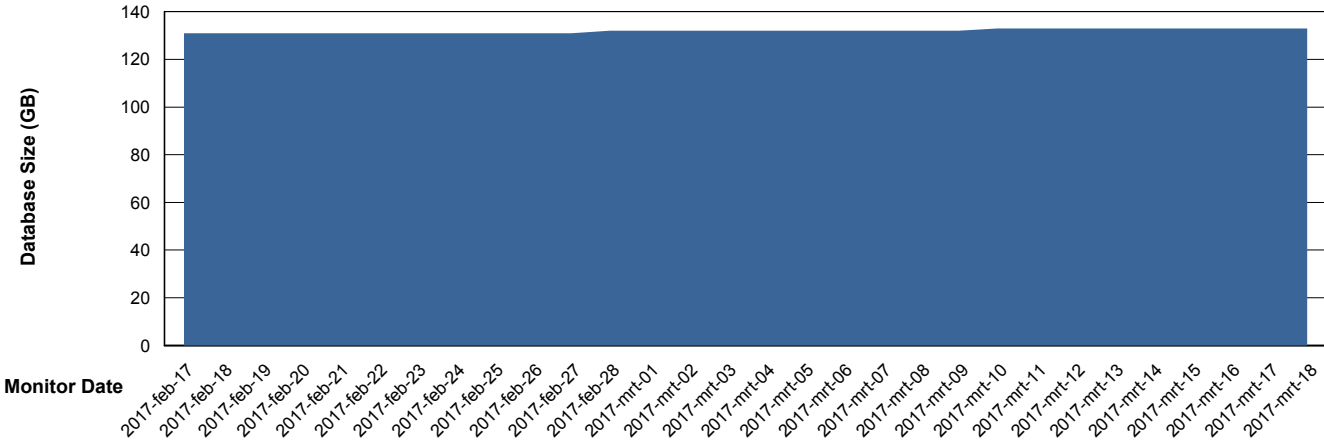

Database growth over last month

Database Tablespace PHSDB_Production

Date	Tablespace Name	Filesize (Gb)	Usedsize (Gb)	Percentage free
18-3-2017	ABSDATA	146	129	12
	INDX	5	2	60
17-3-2017	ABSDATA	146	129	12
	INDX	5	2	60
16-3-2017	ABSDATA	146	129	12
	INDX	5	2	60
15-3-2017	ABSDATA	146	129	12
	INDX	5	2	60
14-3-2017	ABSDATA	146	129	12
	INDX	5	2	60
13-3-2017	ABSDATA	146	129	12
	INDX	5	2	60
12-3-2017	ABSDATA	146	128	12
	INDX	5	2	60