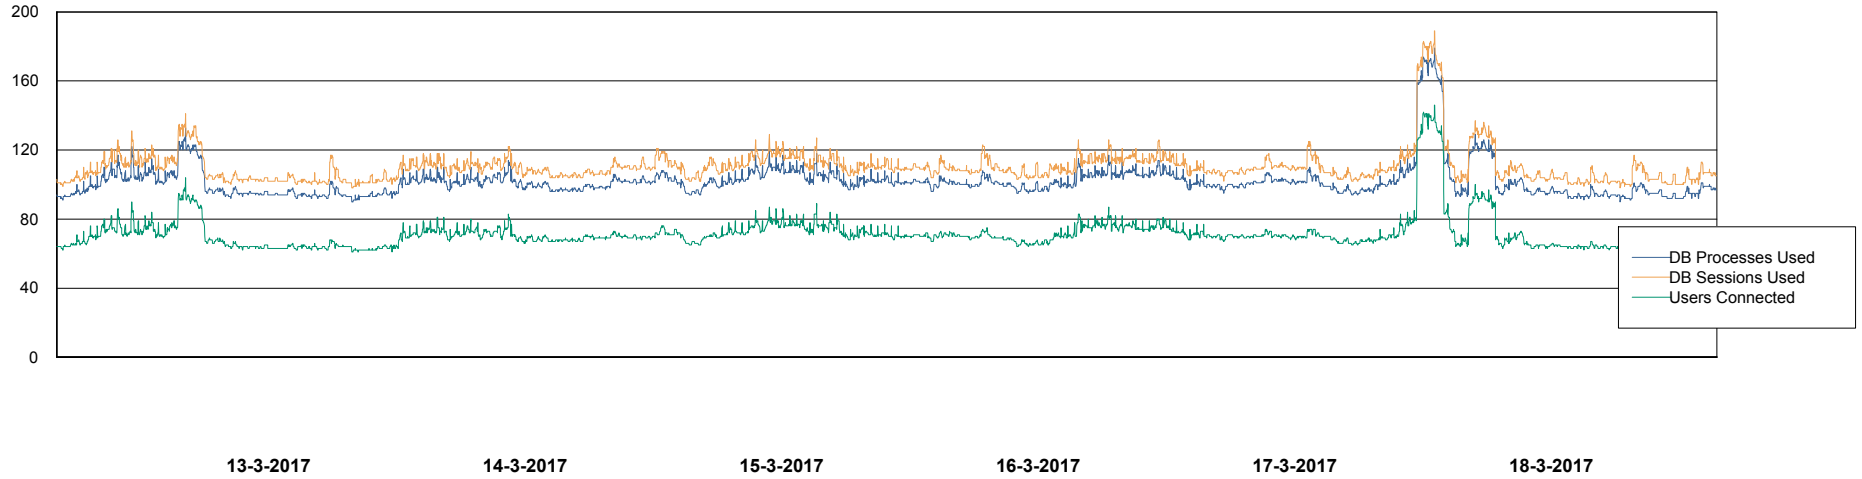

Harddisk Usage PCO_PRD_ORACLE2

	Free disk space on c: (%)	Total disk space on c: (Gb)	Free disk space on d: (%)	Total disk space on d: (Gb)
18-3-2017	77	279	56	838
17-3-2017	77	279	57	838
16-3-2017	75	279	57	838
15-3-2017	72	279	58	838
14-3-2017	72	279	58	838
13-3-2017	72	279	59	838
12-3-2017	72	279	59	838

Weekly SLA Customer Report

Customer PCO Production
Database ID 44

Database Performance PCODB_Production

DB Processes Max 300
DB Sessions Max 480

Weekly SLA Customer Report

Customer PCO Production
Database ID 44