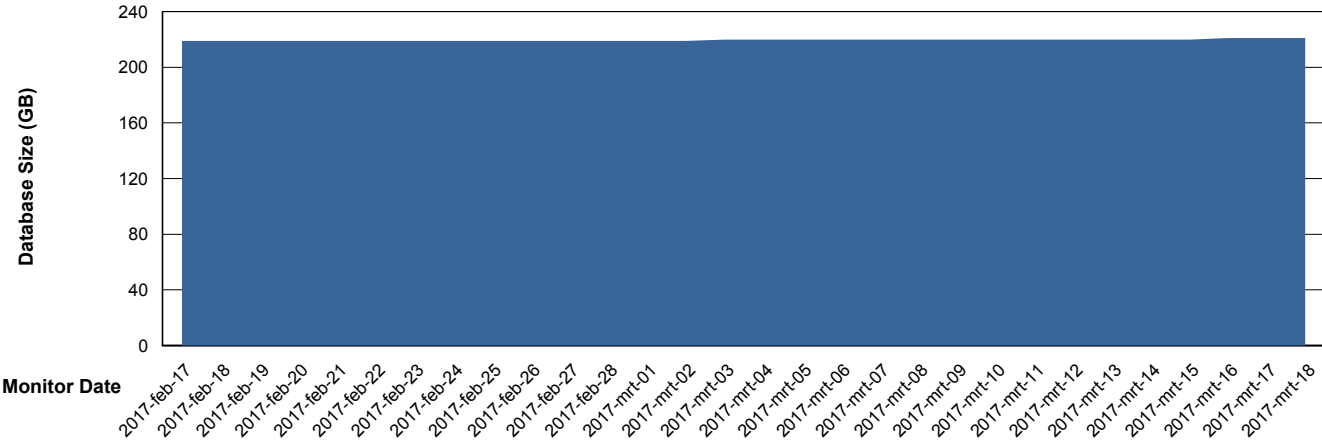

Database Performance PCODB_Standby

DB Processes Max 520
DB Sessions Max 804

Weekly SLA Customer Report

Customer PCO Production
 Database ID 44

DATABASE SIZE PCODB_Production

Database growth over last month