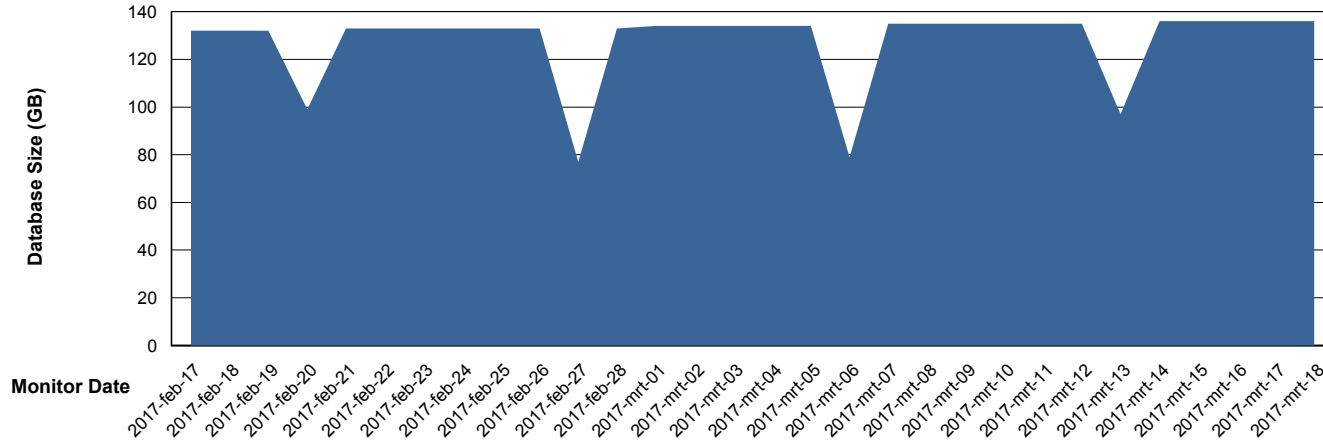

DATABASE SIZE LLGDB_Production

Database growth over last month