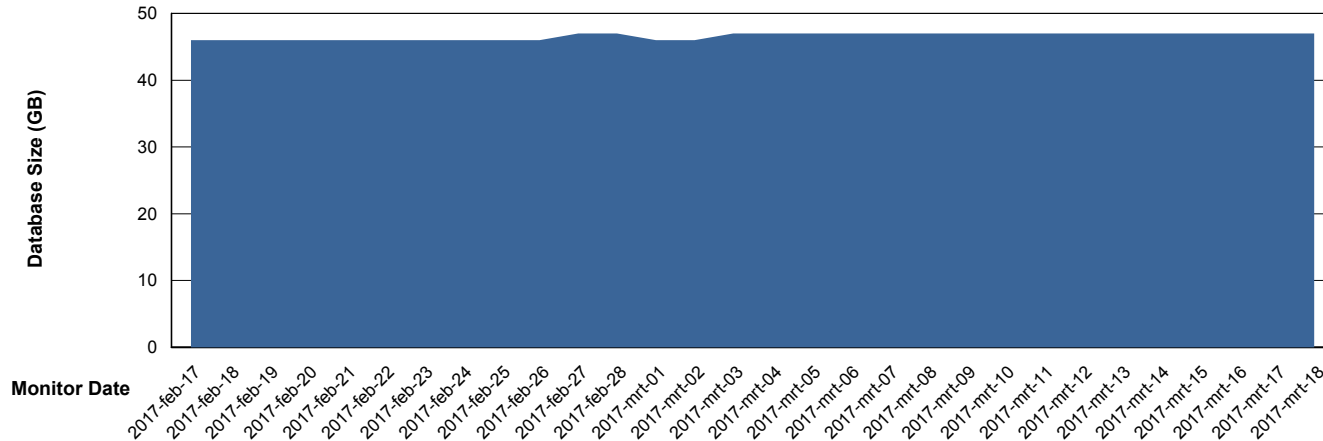

Weekly SLA Customer Report

Customer LLG_Production
Database ID 53

DATABASE SIZE LLGDB_Production

Database growth over last month

DATABASE SIZE LLGDBBI_Production

Database growth over last month

Weekly SLA Customer Report