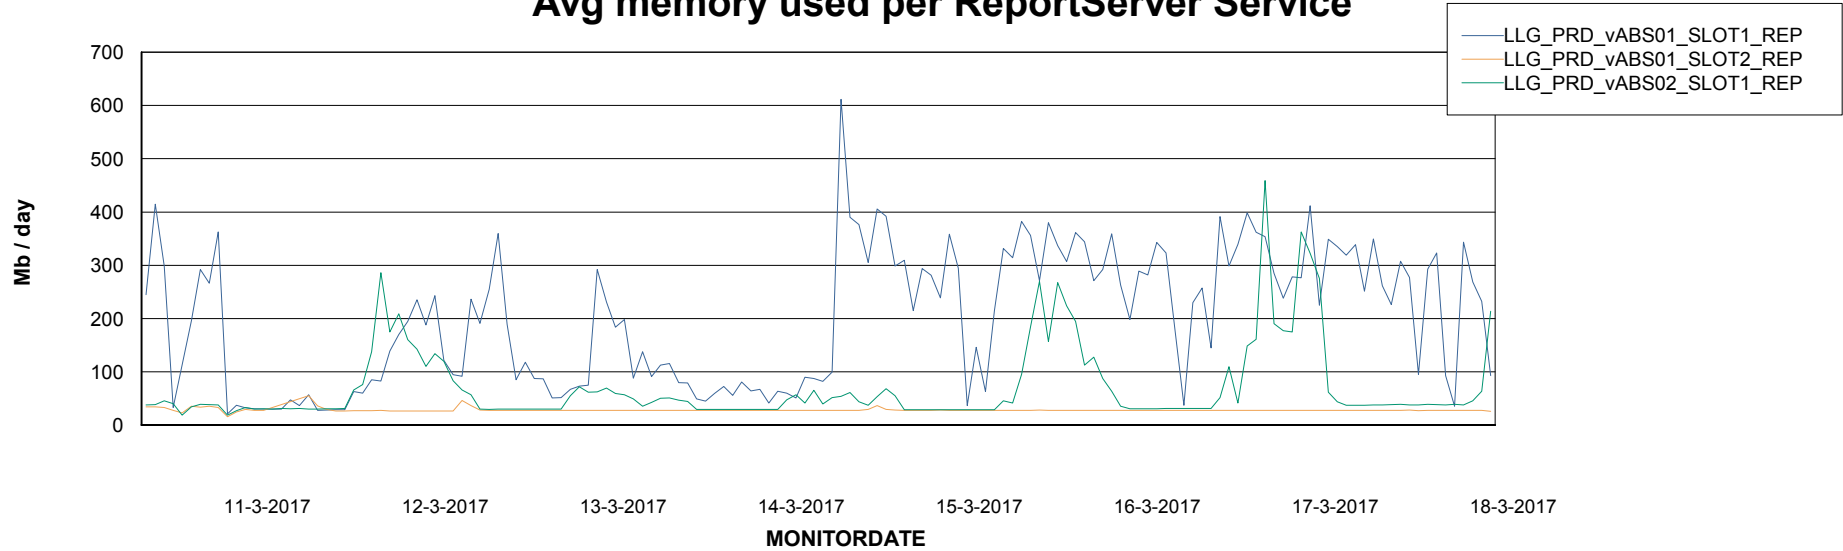

ABSSolute Application ReportServer Services

Avg memory used per ReportServer Service