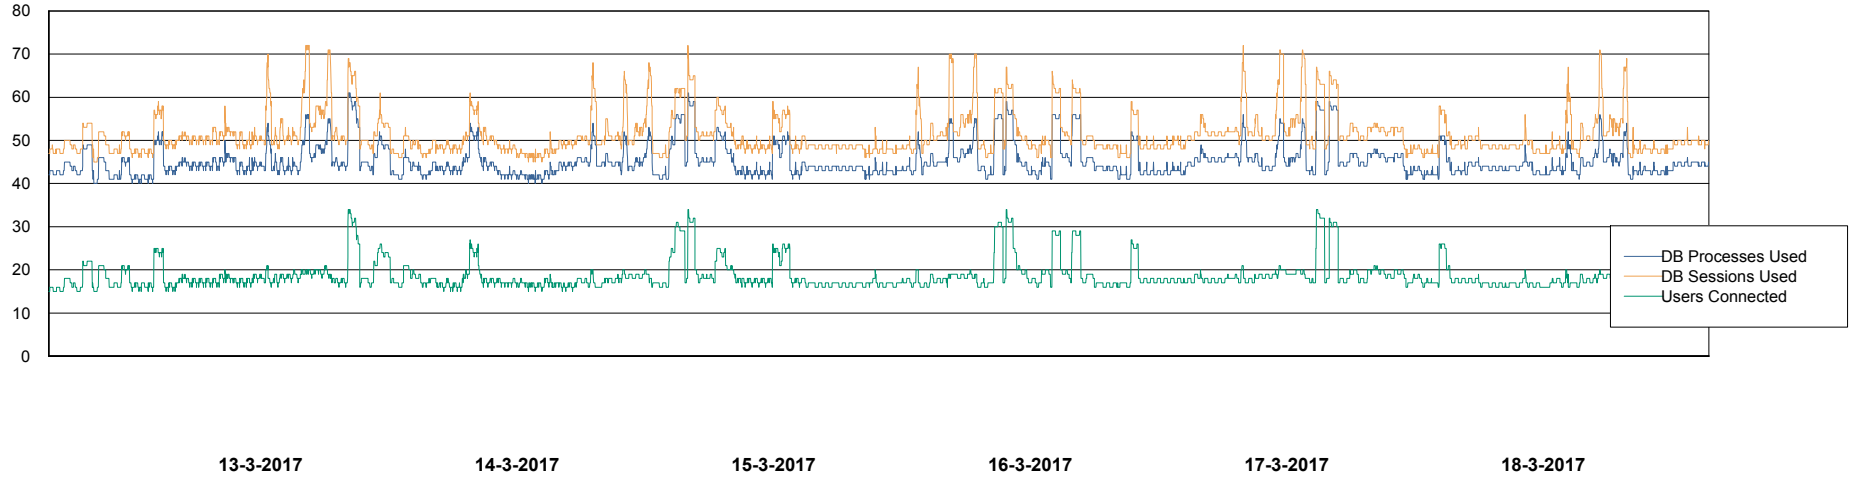

Database Performance LLGDB_Standby

DB Processes Max 520
DB Sessions Max 804

Weekly SLA Customer Report

Customer LLG_Production
Database ID 53

Database Performance LLGDBBI_Production

DB Processes Max 500
DB Sessions Max 780