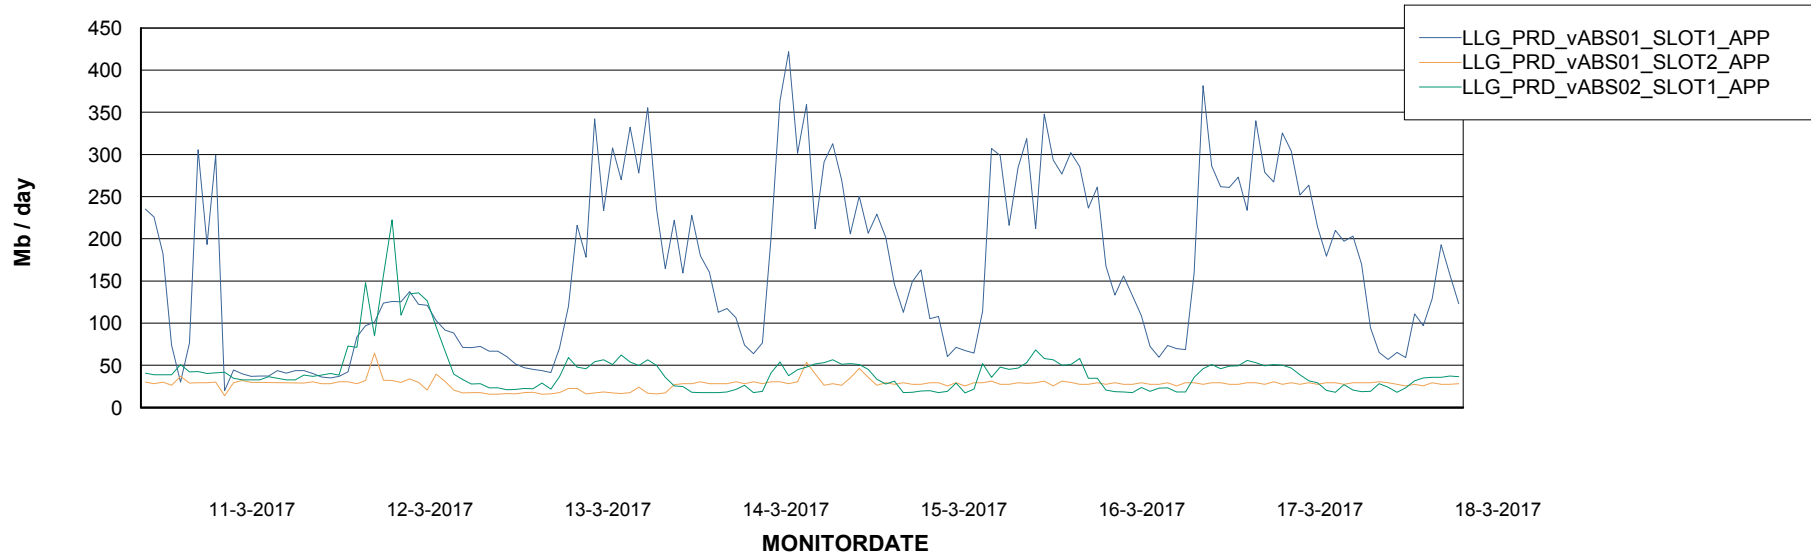

ABSSolute Application Server Services

Avg memory used per ABS Server Service