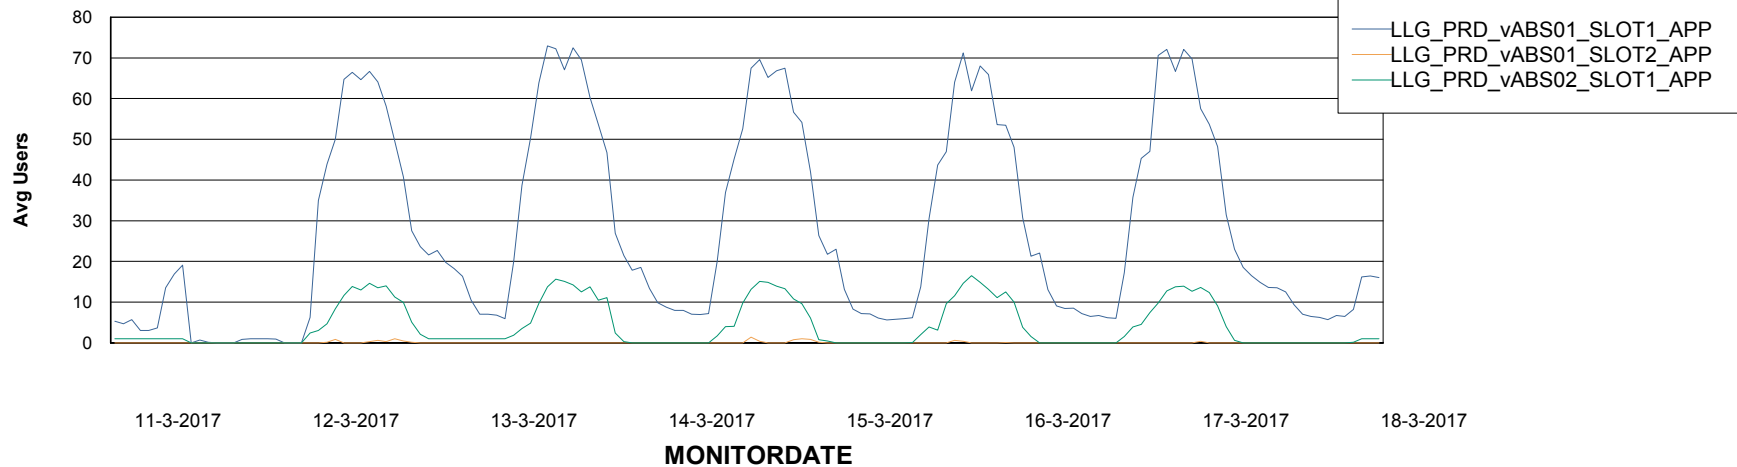

Weekly SLA Customer Report

Customer LLG_Production
Database ID 53

ABSSolute Application Server Services

Avg memory used per ABS Server Service

Avg users per day per ABS server

Weekly SLA Customer Report

Customer LLG_Production
Database ID 53