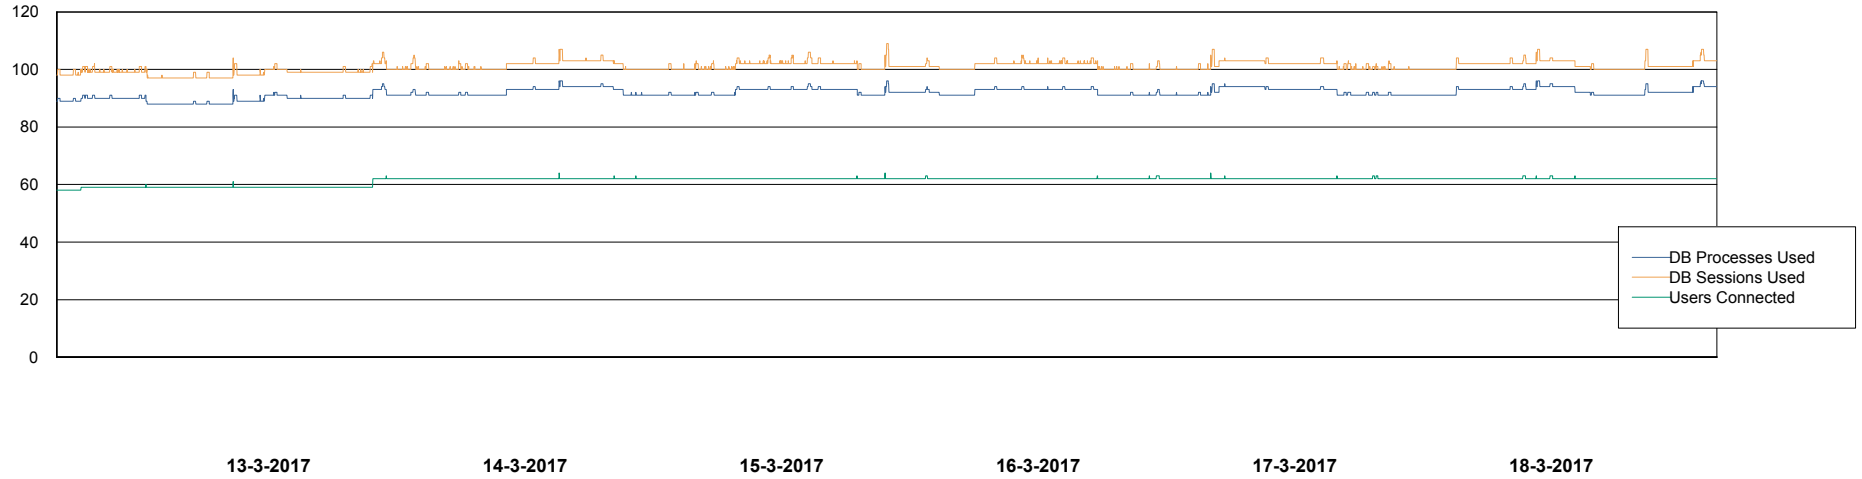

Harddisk Usage JWR_PRD_JWR-ODB-02

	Free disk space on / (%)	Total disk space on / (Gb)	Used disk space on / (Gb)
18-3-2017	60	251	95
17-3-2017	60	251	95
16-3-2017	60	251	95
15-3-2017	60	251	96
14-3-2017	60	251	96
13-3-2017	60	251	96
12-3-2017	60	251	96

Weekly SLA Customer Report

Customer JWR Production
Database ID 43

Database Performance JWRDB_Production

DB Processes Max 150
DB Sessions Max 248

Weekly SLA Customer Report

Customer JWR Production
Database ID 43