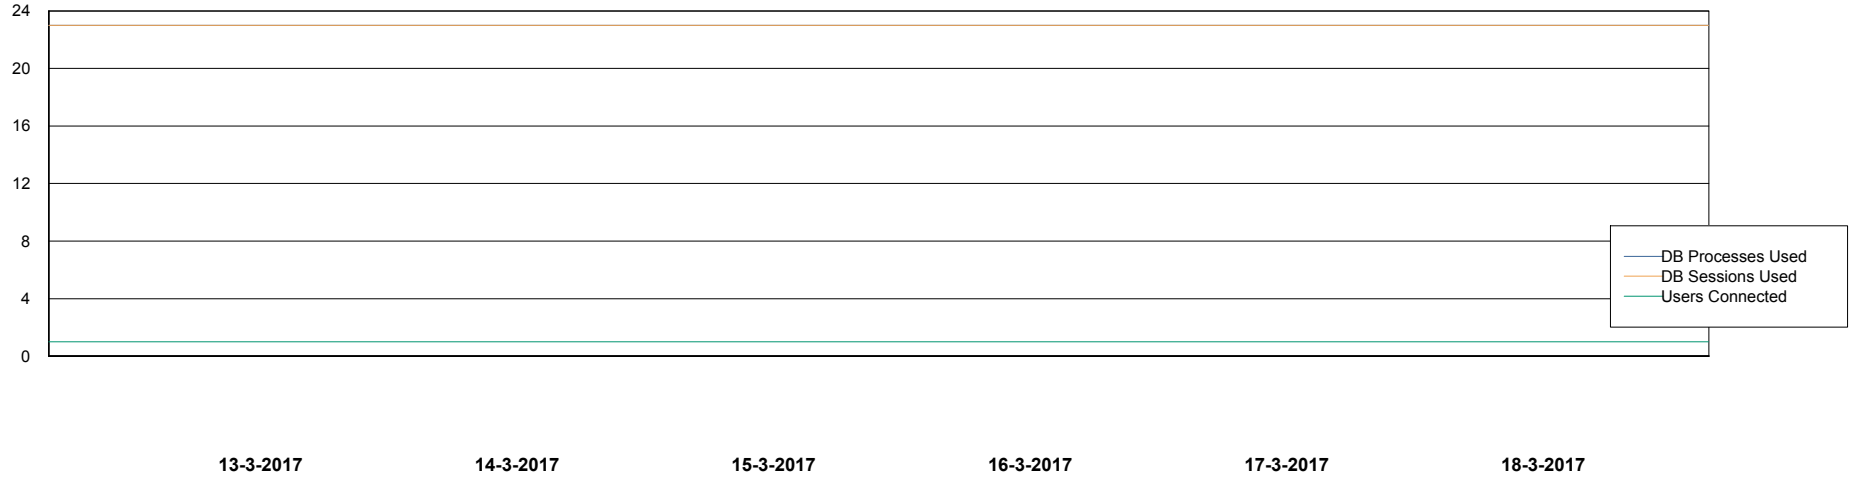

Weekly SLA Customer Report

Customer JWR Production
Database ID 43

Database Performance JWRDB_Production

DB Processes Max 150
DB Sessions Max 248

Weekly SLA Customer Report

Customer JWR Production
Database ID 43

Database Performance JWRDB_Standby

DB Processes Max 150
DB Sessions Max 248

Weekly SLA Customer Report

Customer JWR Production
 Database ID 43

DATABASE SIZE JWRDB_Production

Database growth over last month