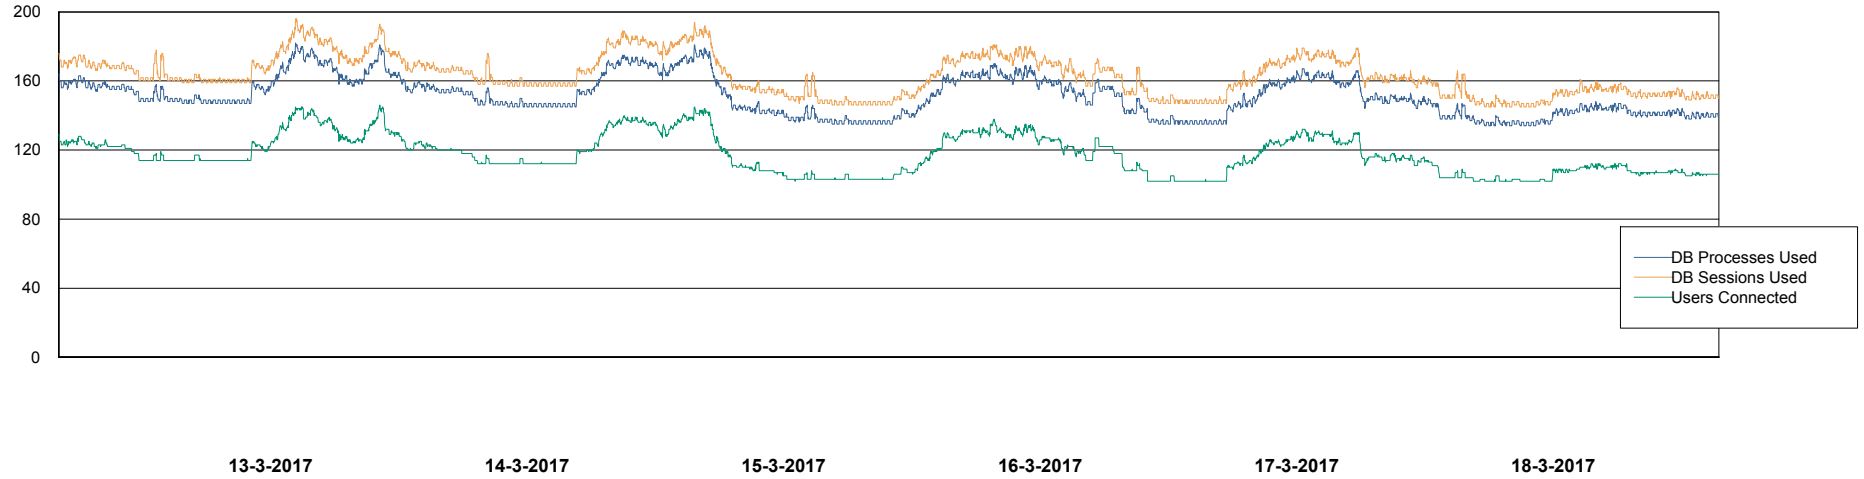

Database Performance CSCDB_Production

DB Processes Max 500
DB Sessions Max 800