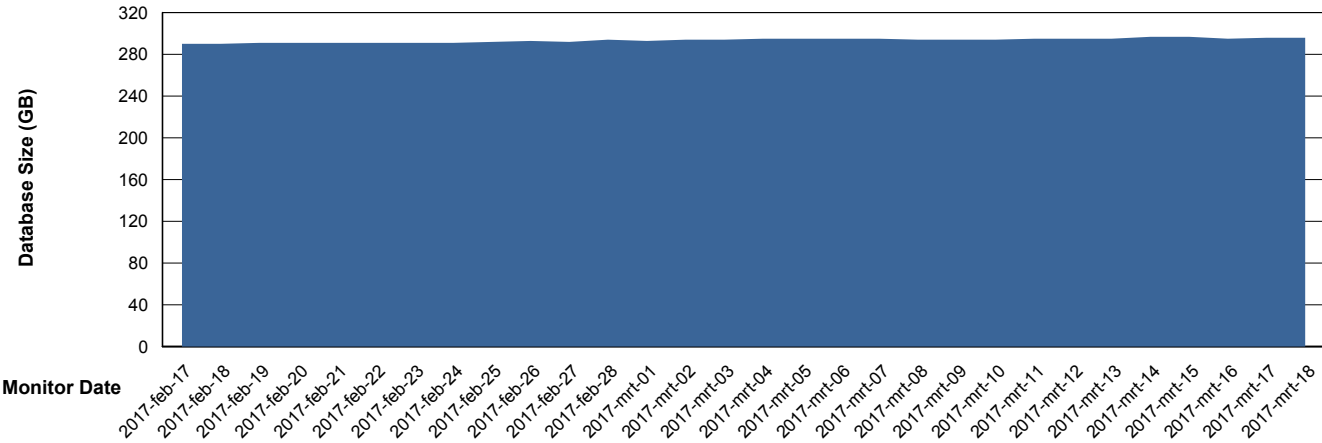

Database growth over last month

Database Tablespace CSCDB_Production

Date	Tablespace Name	Filesize (Gb)	Usedsize (Gb)	Percentage free
18-3-2017	ABSDATA	104	96	8
	INDX	216	194	10
17-3-2017	ABSDATA	104	96	8
	INDX	216	194	10
16-3-2017	ABSDATA	104	96	8
	INDX	216	194	10
15-3-2017	ABSDATA	104	96	8
	INDX	216	194	10
14-3-2017	ABSDATA	104	96	8
	INDX	216	194	10
13-3-2017	ABSDATA	104	96	8
	INDX	216	194	10
12-3-2017	ABSDATA	104	96	8
	INDX	216	193	11