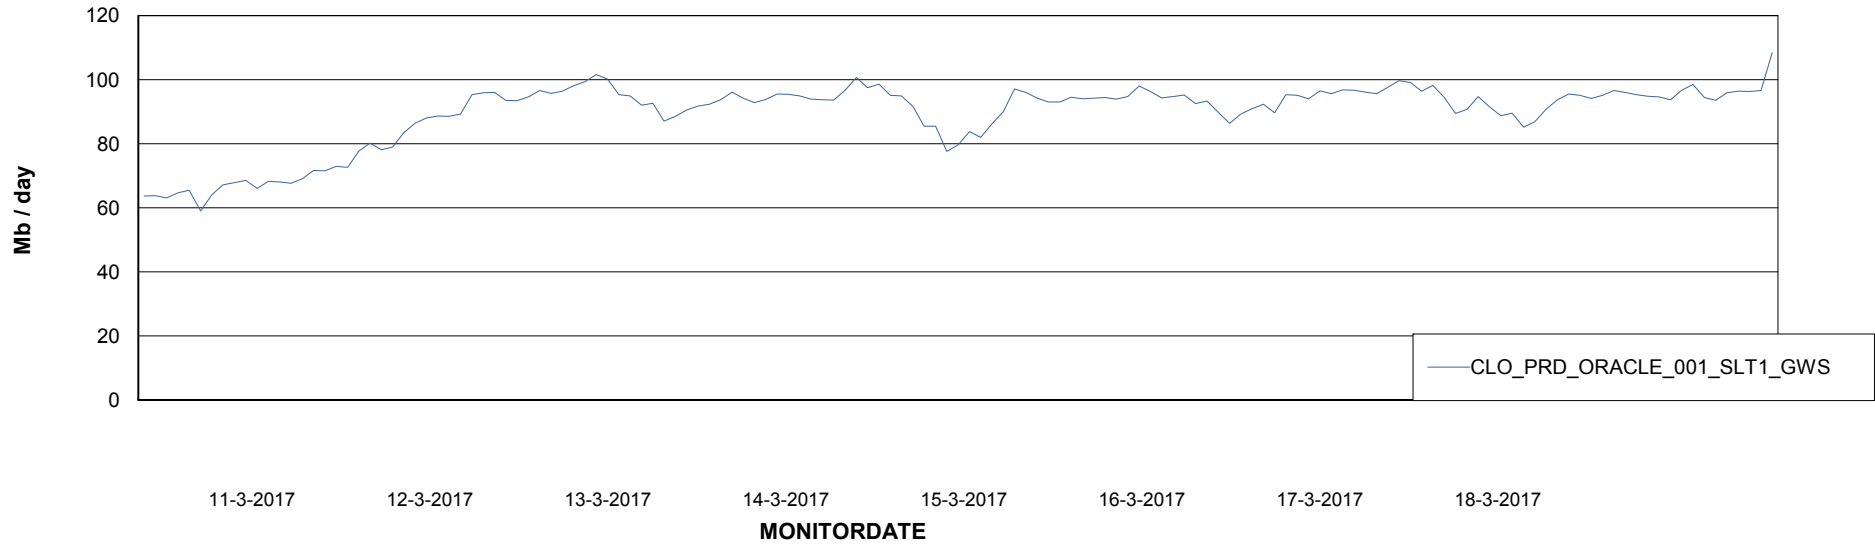

ABSSolute Web Component Services

Avg memory used per ABS Web component