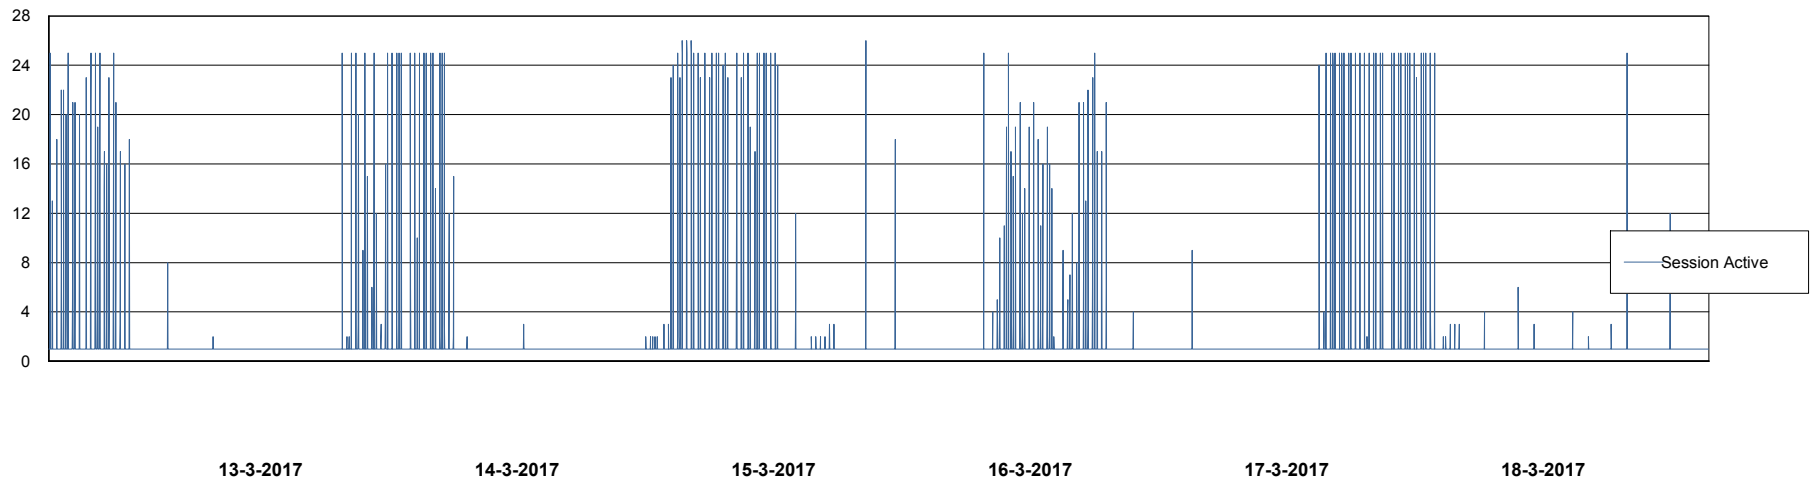

Database Performance CLODB_Standby

DB Processes Max 500
DB Sessions Max 792