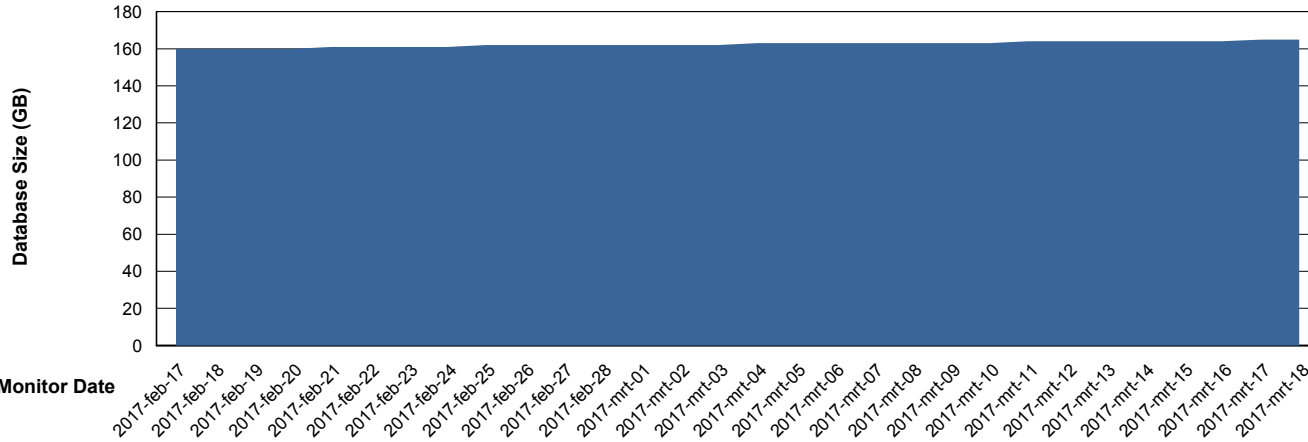

Database Performance CLODB_Standby

DB Processes Max 500
DB Sessions Max 792

Weekly SLA Customer Report

Customer CLO Production
 Database ID 38

DATABASE SIZE CLODB_Production

Database growth over last month