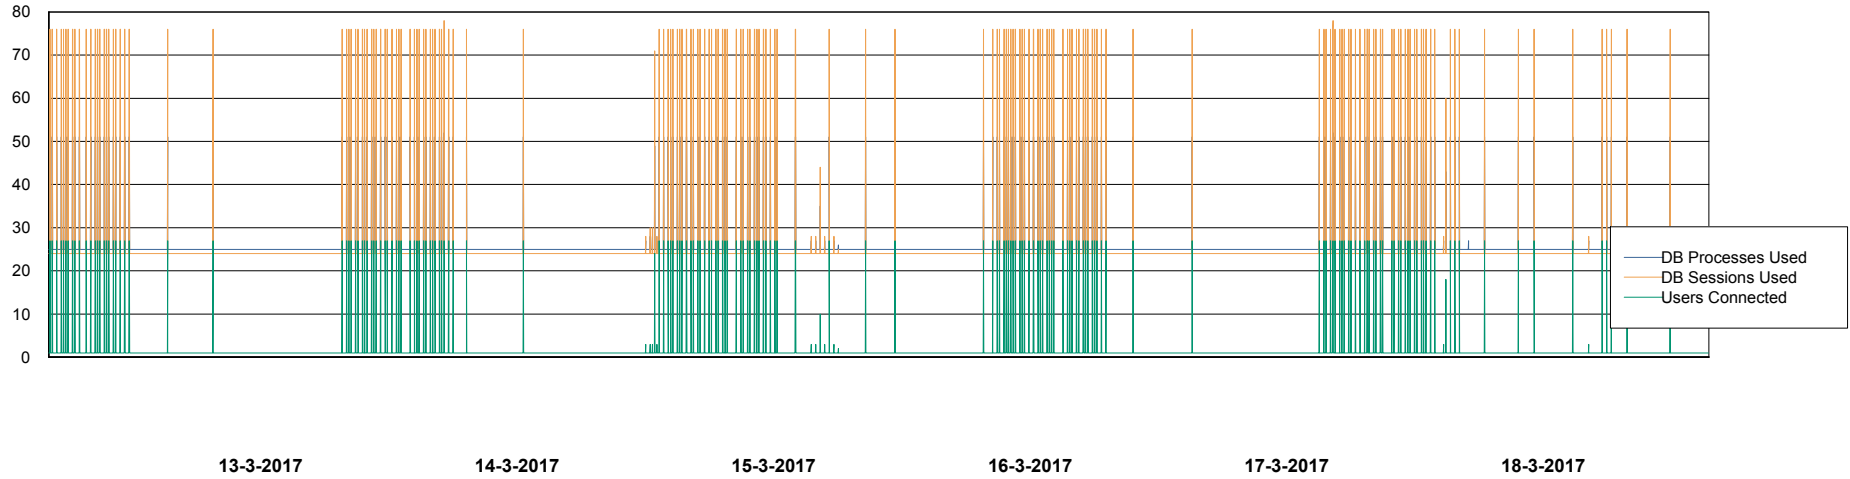

Database Performance CLODB_Standby

DB Processes Max 500
DB Sessions Max 792