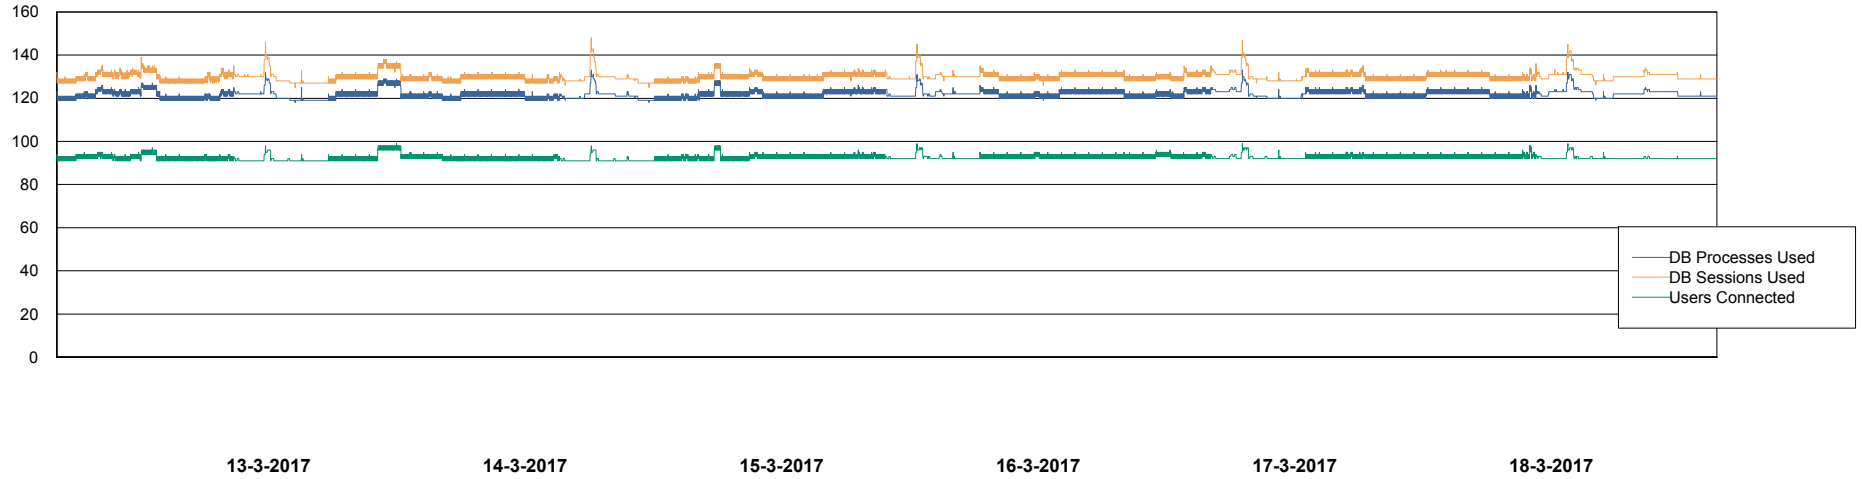

Harddisk Usage CIW_PRD_ORACLE2

	Free disk space on c: (%)	Total disk space on c: (Gb)	Free disk space on d: (%)	Total disk space on d: (Gb)	Free disk space on e: (%)	Total disk space on e: (Gb)
18-3-2017	59	555	98	558	80	558
17-3-2017	59	555	98	558	80	558
16-3-2017	59	555	98	558	80	558
15-3-2017	59	555	98	558	80	558
14-3-2017	59	555	98	558	80	558
13-3-2017	59	555	98	558	80	558
12-3-2017	59	555	98	558	80	558

Weekly SLA Customer Report

Customer CIW Production
Database ID 45

Database Performance CIWDB_Production

DB Processes Max 150
DB Sessions Max 248

Weekly SLA Customer Report

Customer CIW Production
Database ID 45