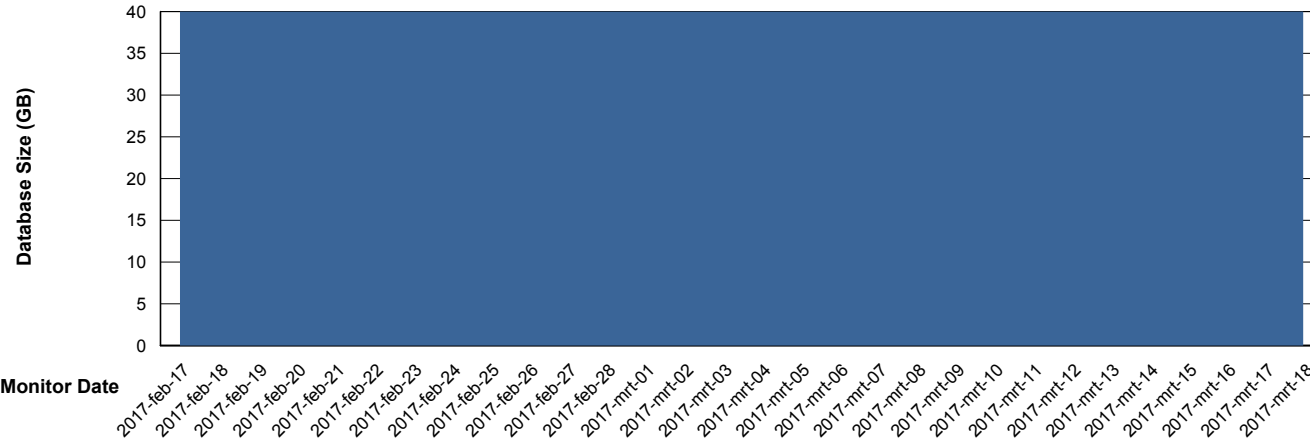

Database Performance CIWDB_Standby

DB Processes Max 150
DB Sessions Max 248

Weekly SLA Customer Report

Customer CIW Production
 Database ID 45

DATABASE SIZE CIWDB_Production

Database growth over last month