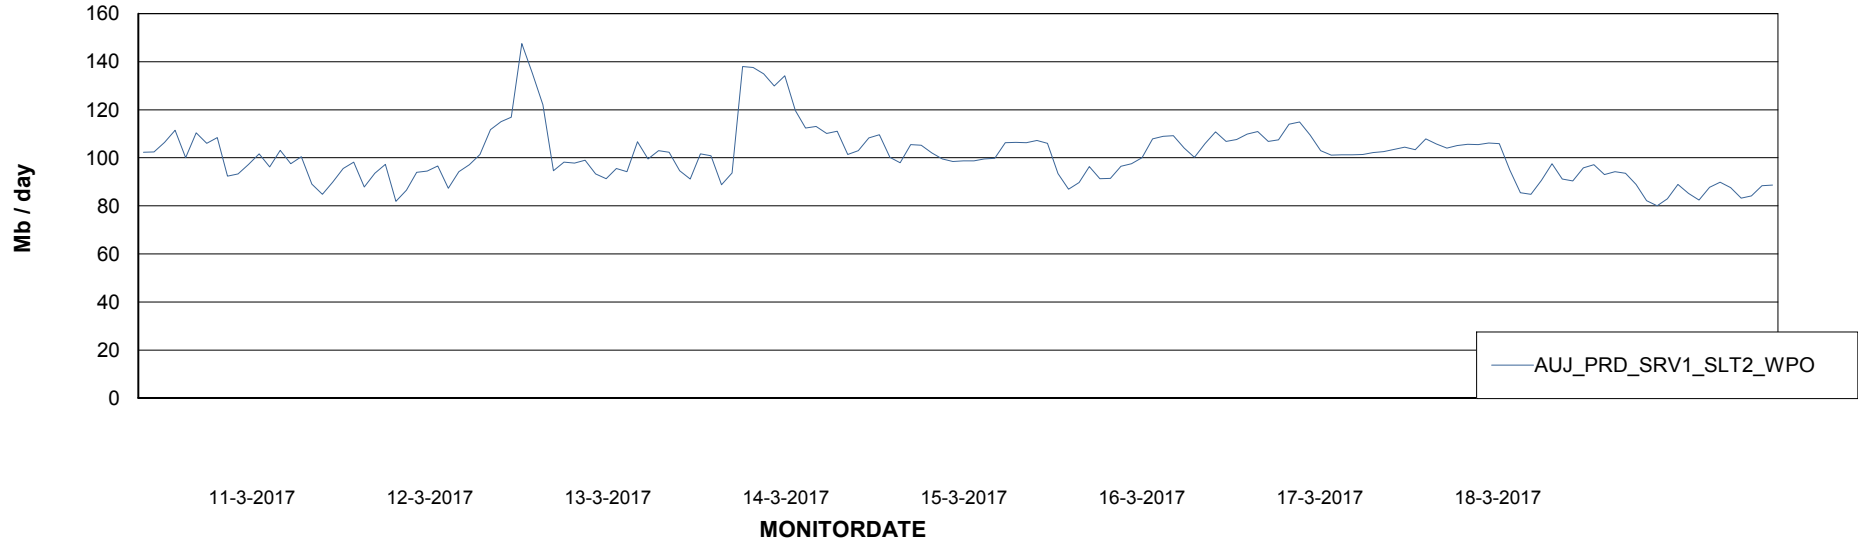

ABSolute Web Component Services

Avg memory used per ABS Web component