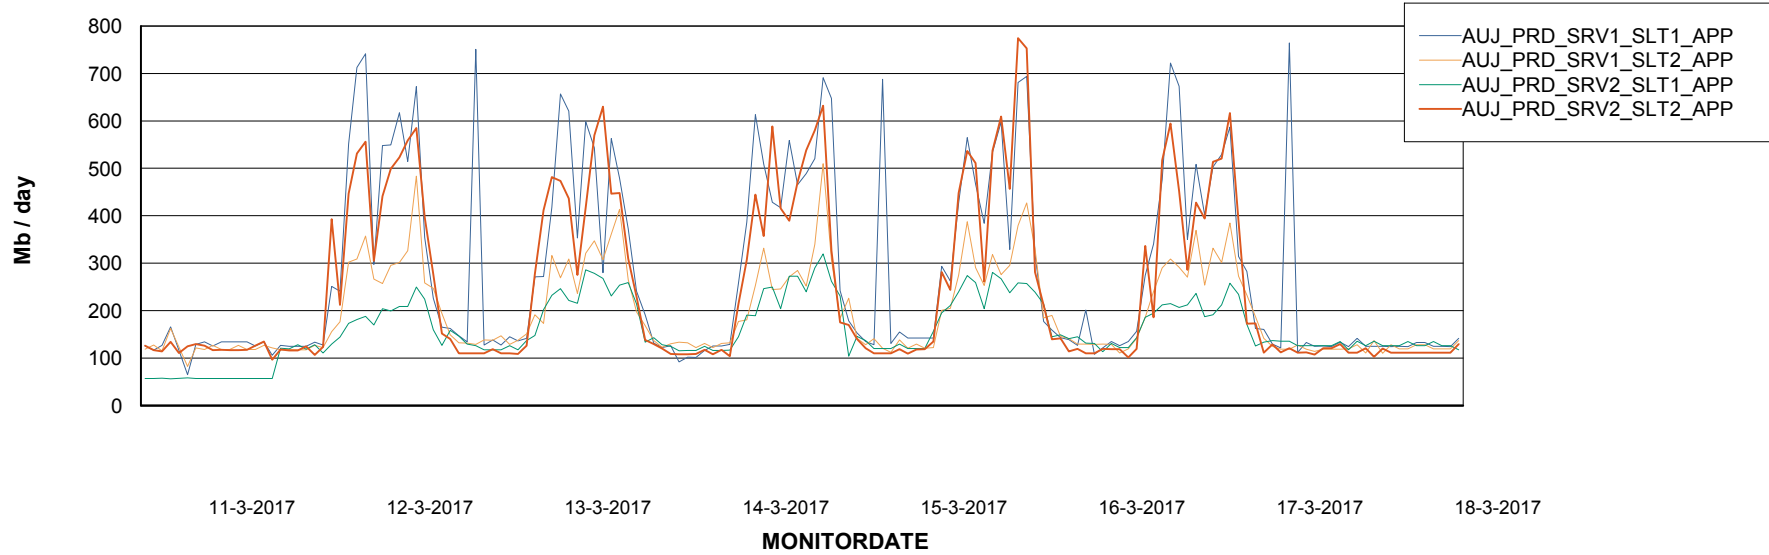

ABSSolute Application Server Services

Avg memory used per ABS Server Service