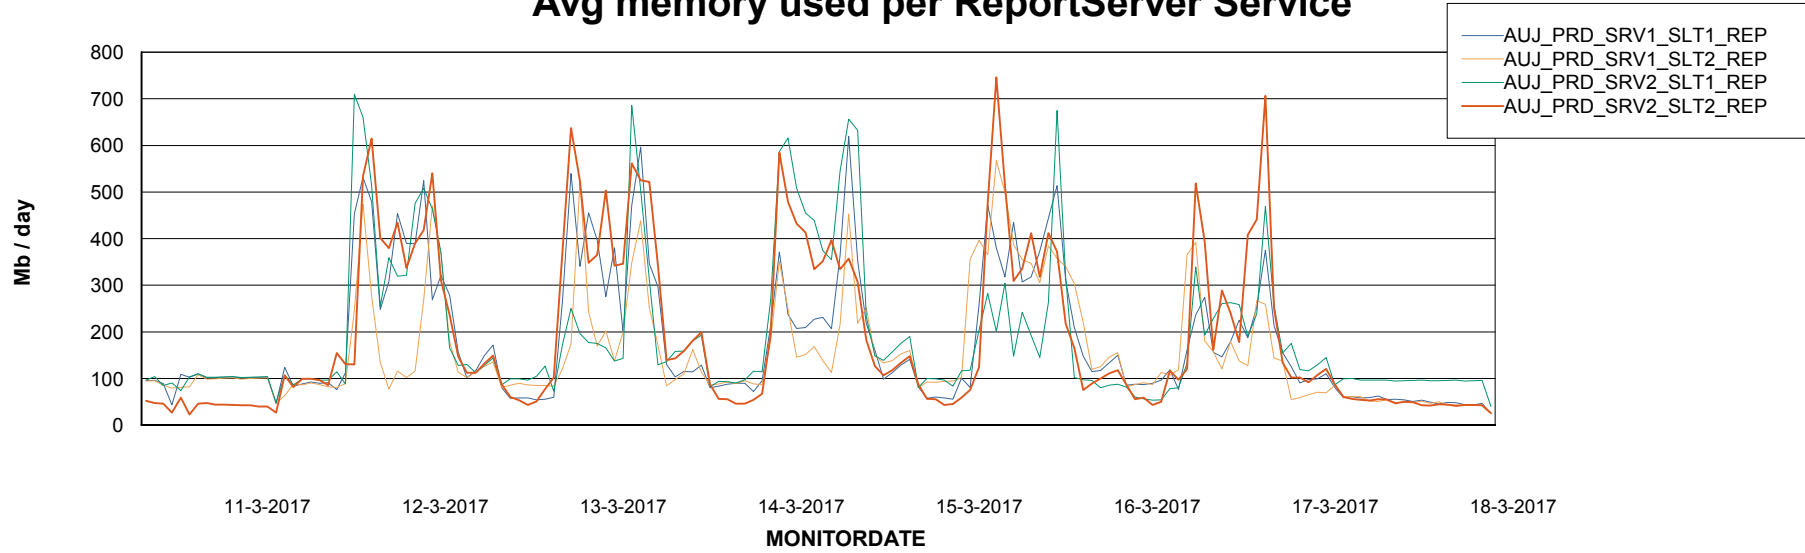

ABSSolute Application ReportServer Services

Avg memory used per ReportServer Service