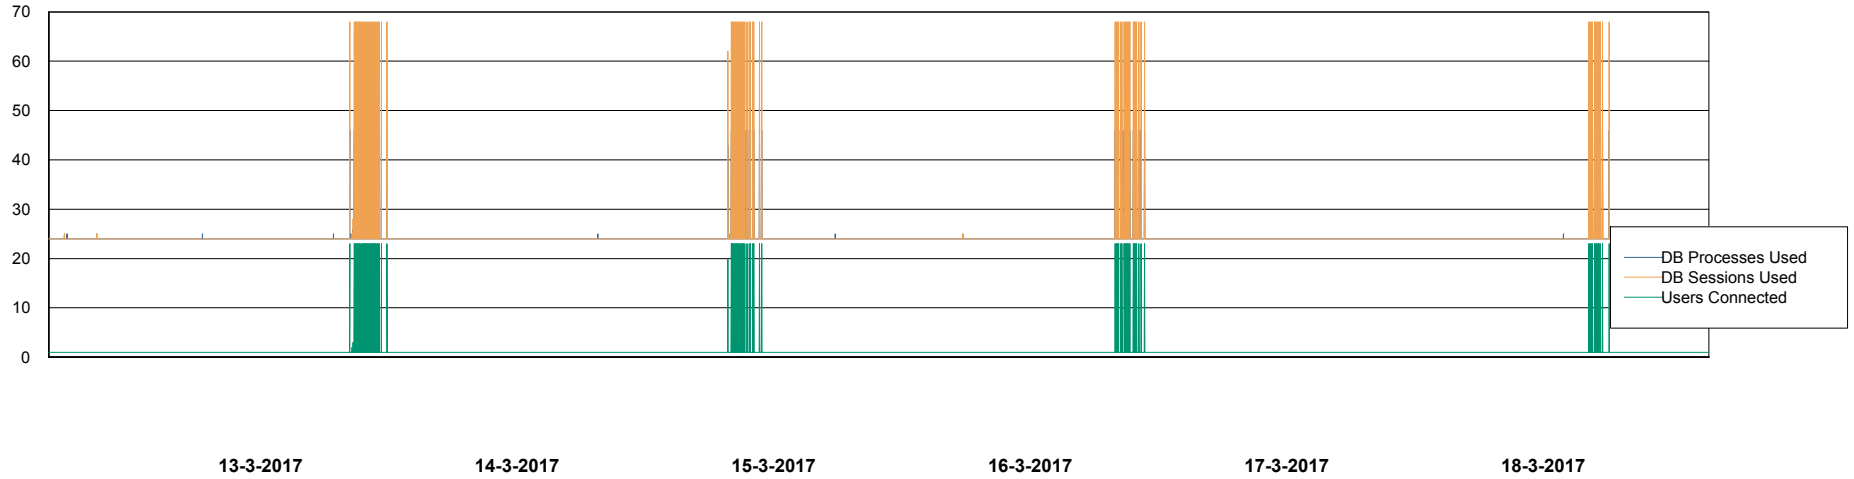

Database Performance AUJ_DB5_Standby

DB Processes Max 300
DB Sessions Max 480