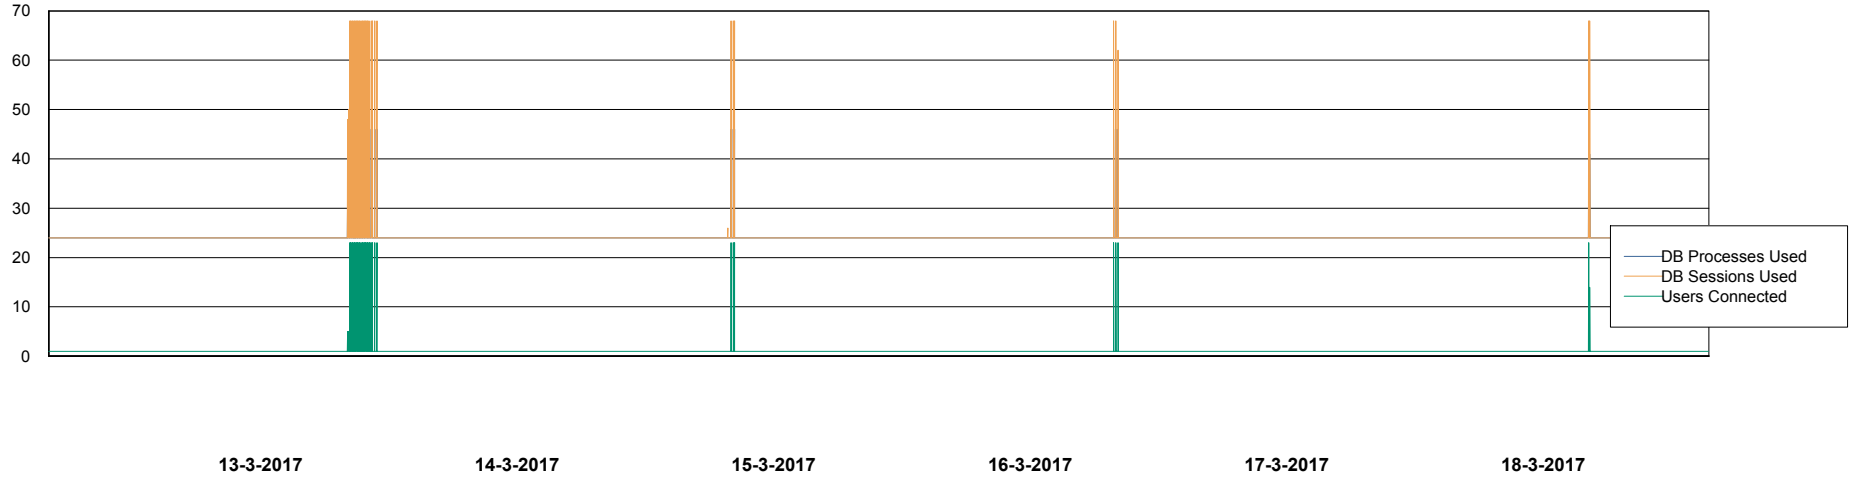

Database Performance AUJ_DB6_Standby2

DB Processes Max 300
DB Sessions Max 480