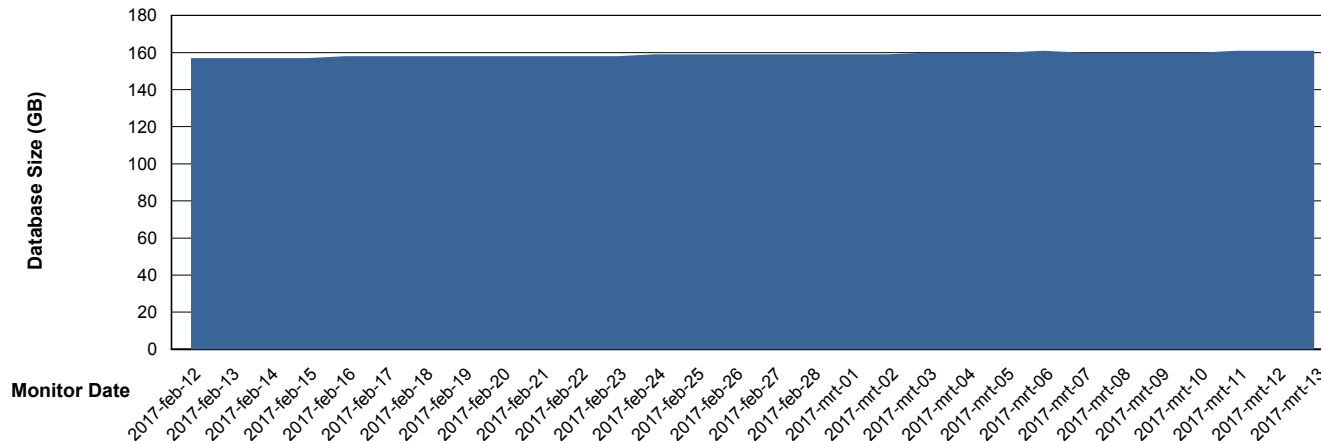

DATABASE SIZE VOSDB_Production

Database growth over last month