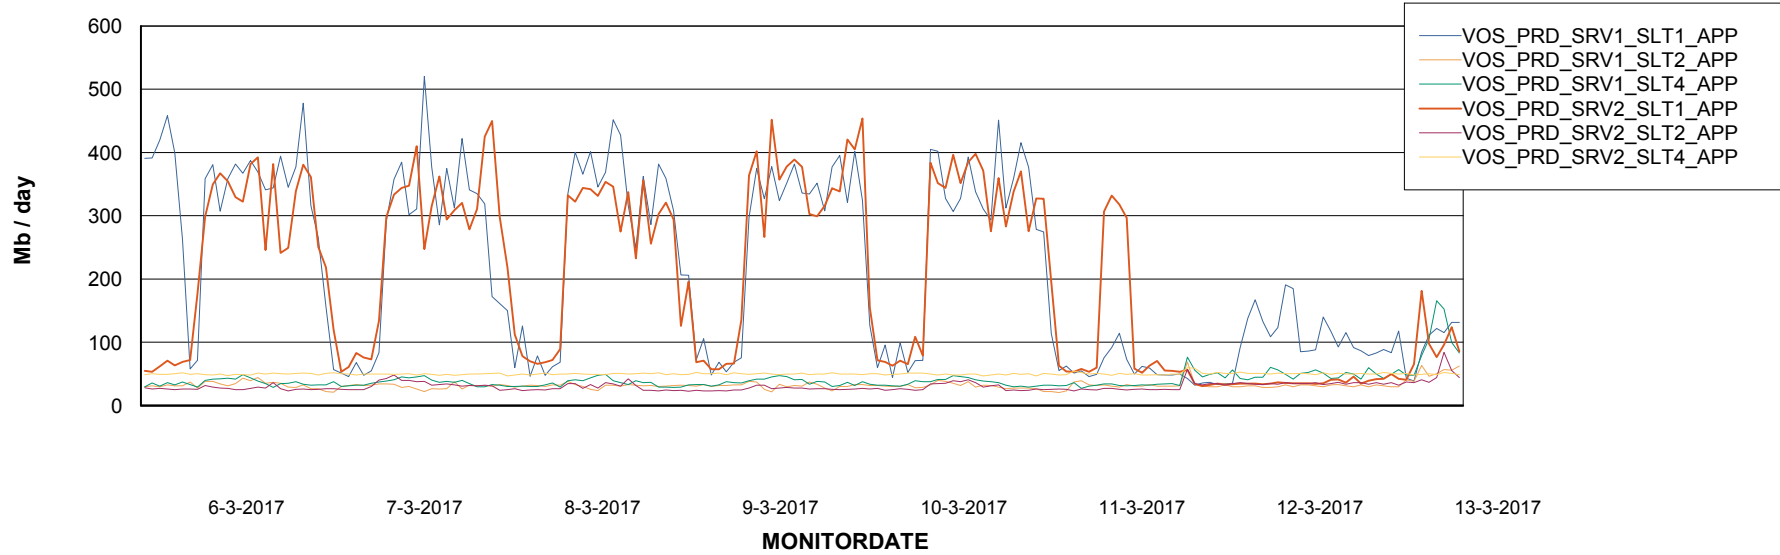

ABSSolute Application Server Services

Avg memory used per ABS Server Service