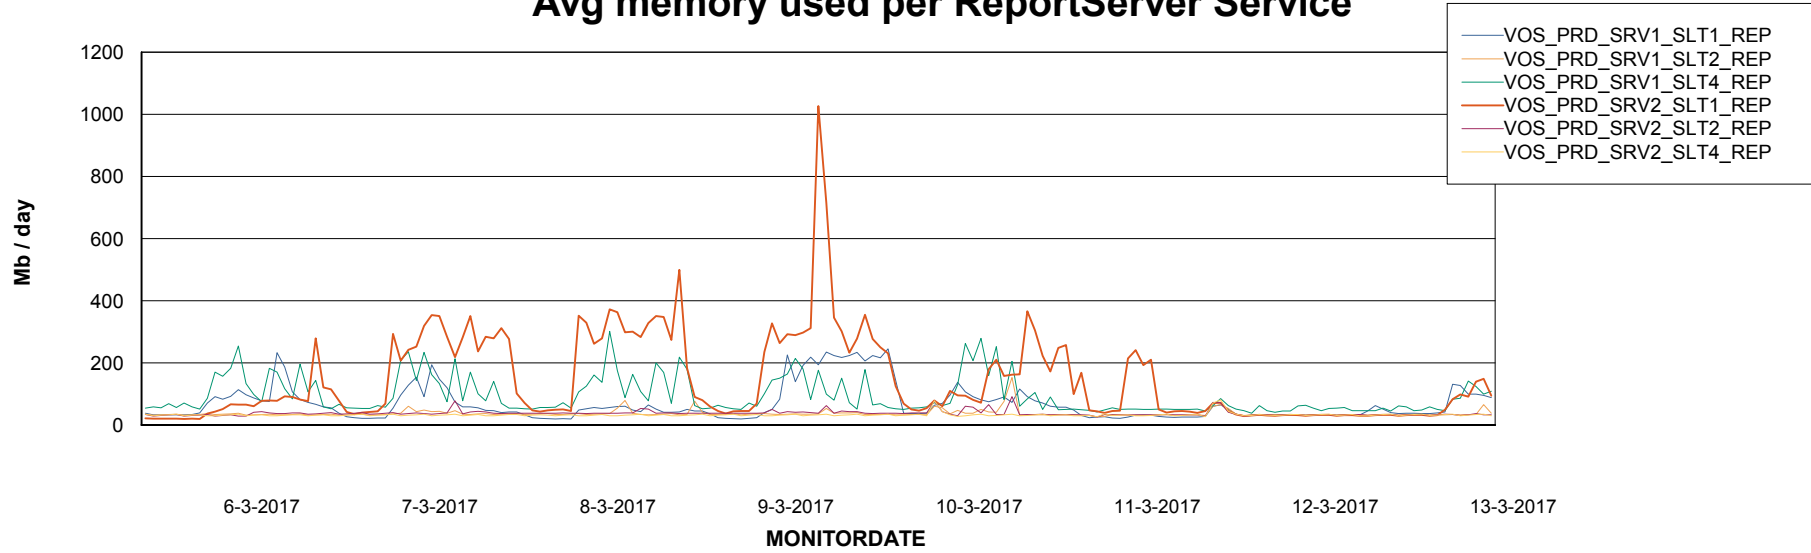

ABSSolute Application ReportServer Services

Avg memory used per ReportServer Service