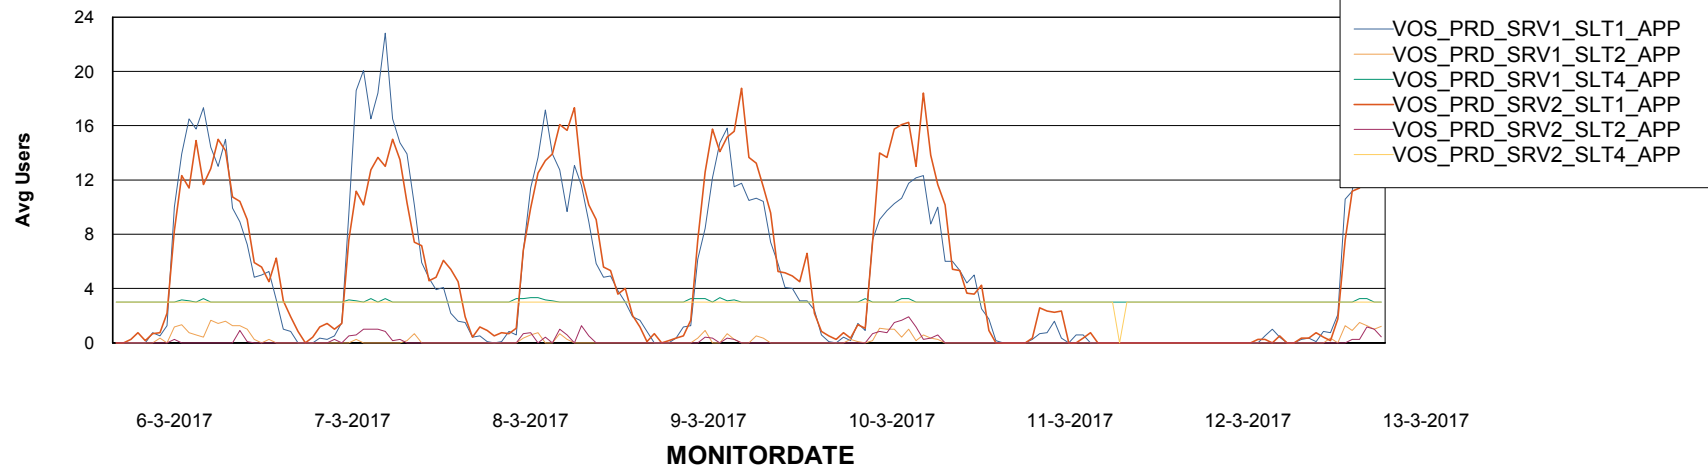

Weekly SLA Customer Report

Customer VOS_Production
Database ID 68

ABSSolute Application Server Services

Avg memory used per ABS Server Service

Avg users per day per ABS server

Weekly SLA Customer Report

Customer VOS_Production
Database ID 68