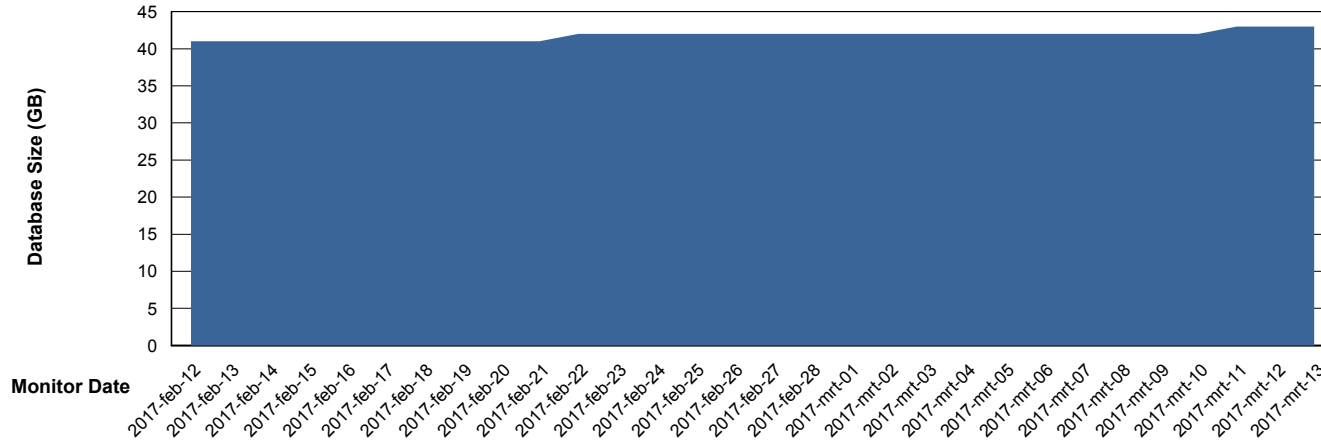

Database Performance VOSDB_Production

DB Processes Max 150
DB Sessions Max 248

Weekly SLA Customer Report

Customer VOS_Production
Database ID 68

DATABASE SIZE VOSBIDB_Production

Database growth over last month