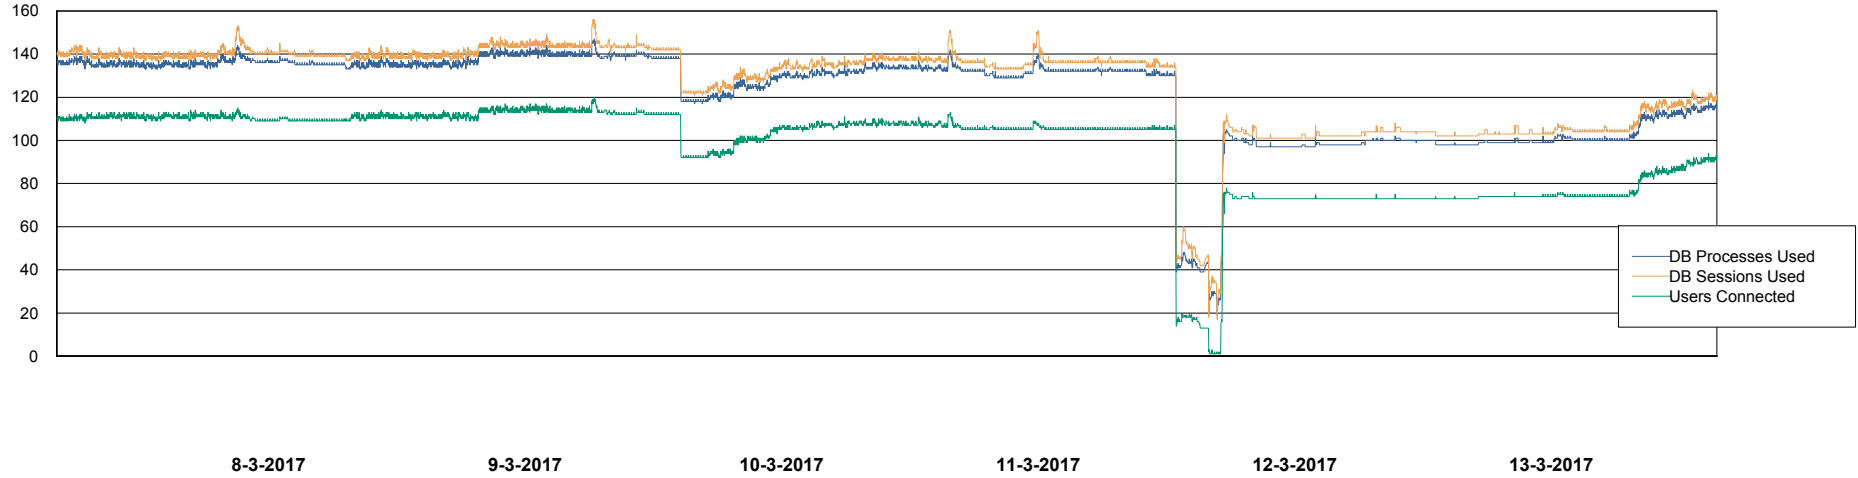

Database Performance VOSDB_Production

DB Processes Max 150
DB Sessions Max 248