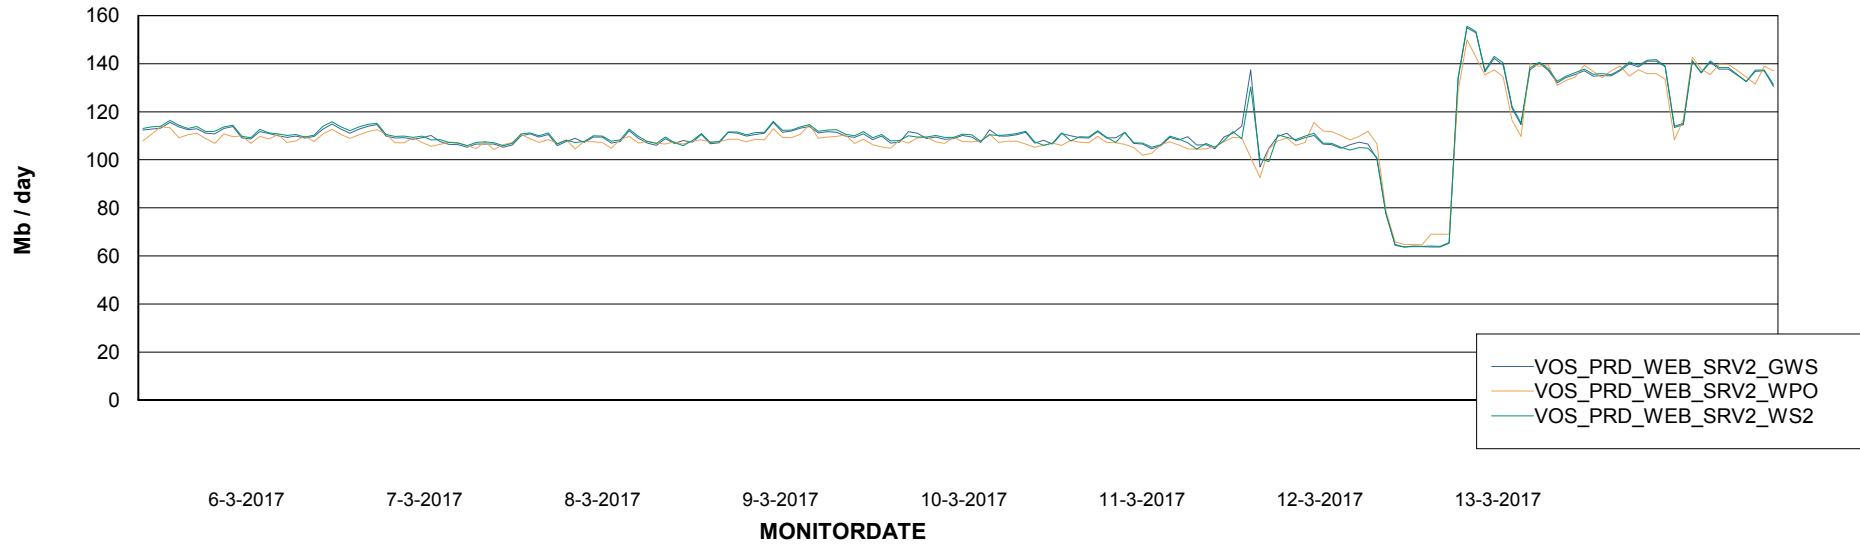

ABSSolute Application ReportServer Services

Avg memory used per ReportServer Service

Weekly SLA Customer Report

Customer VOS_Production
Database ID 68

ABSSolute Web Component Services

Avg memory used per ABS Web component