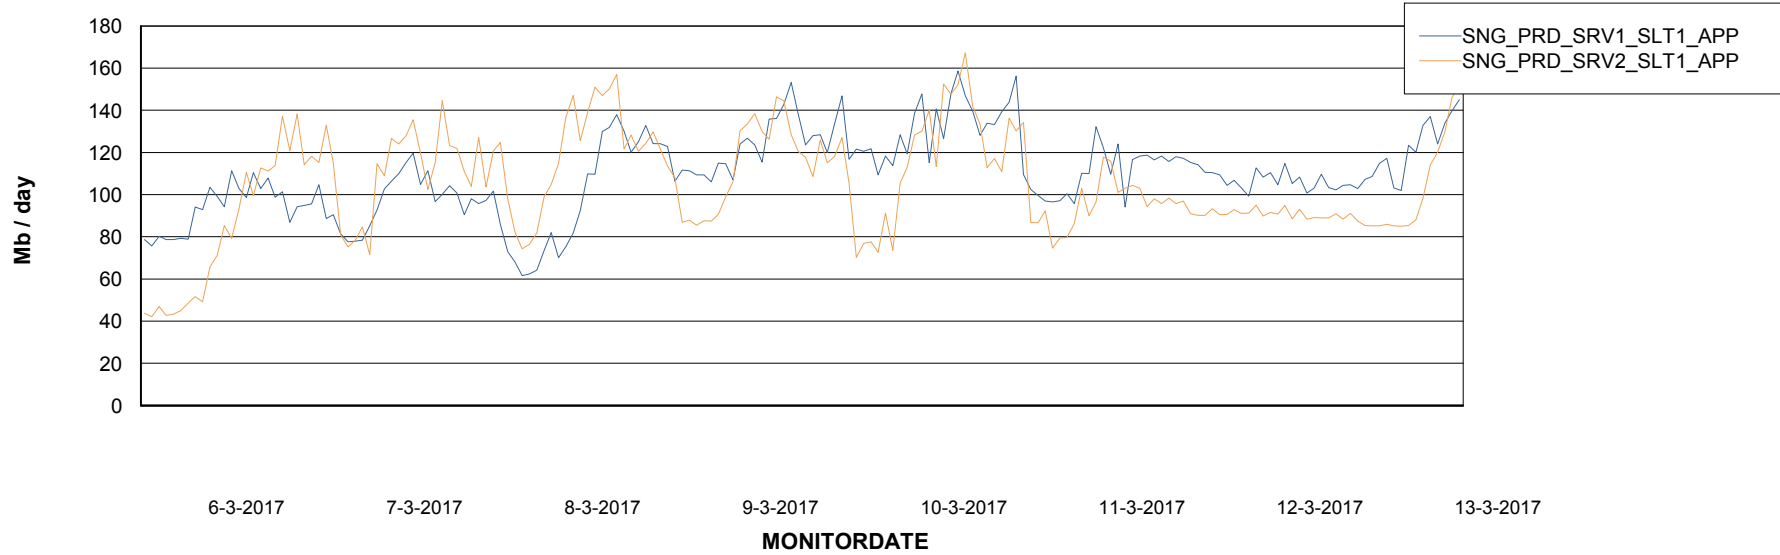

ABSSolute Application Server Services

Avg memory used per ABS Server Service