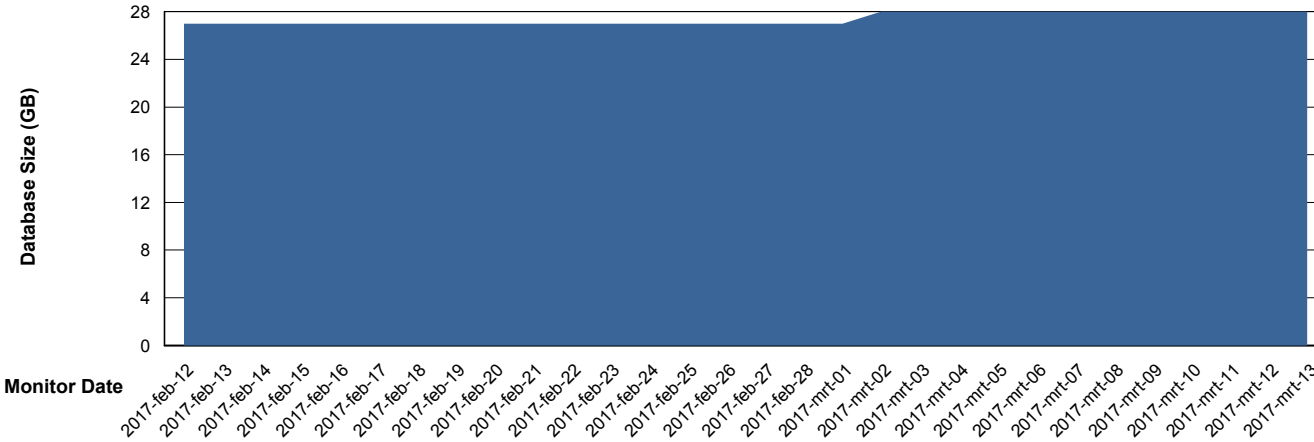

Database growth over last month

Database Tablespace		SNGDB_Production		
Date	Tablespace Name	Filesize (Gb)	Usedsize (Gb)	Percentage free
13-3-2017	ABSDATA	16	8	50
	INDX	32	19	41
12-3-2017	ABSDATA	16	8	50
	INDX	32	19	41
11-3-2017	ABSDATA	16	8	50
	INDX	32	19	41
10-3-2017	ABSDATA	16	8	50
	INDX	32	19	41
9-3-2017	ABSDATA	16	8	50
	INDX	32	19	41
8-3-2017	ABSDATA	16	8	50
	INDX	32	19	41
7-3-2017	ABSDATA	16	8	50
	INDX	32	18	44