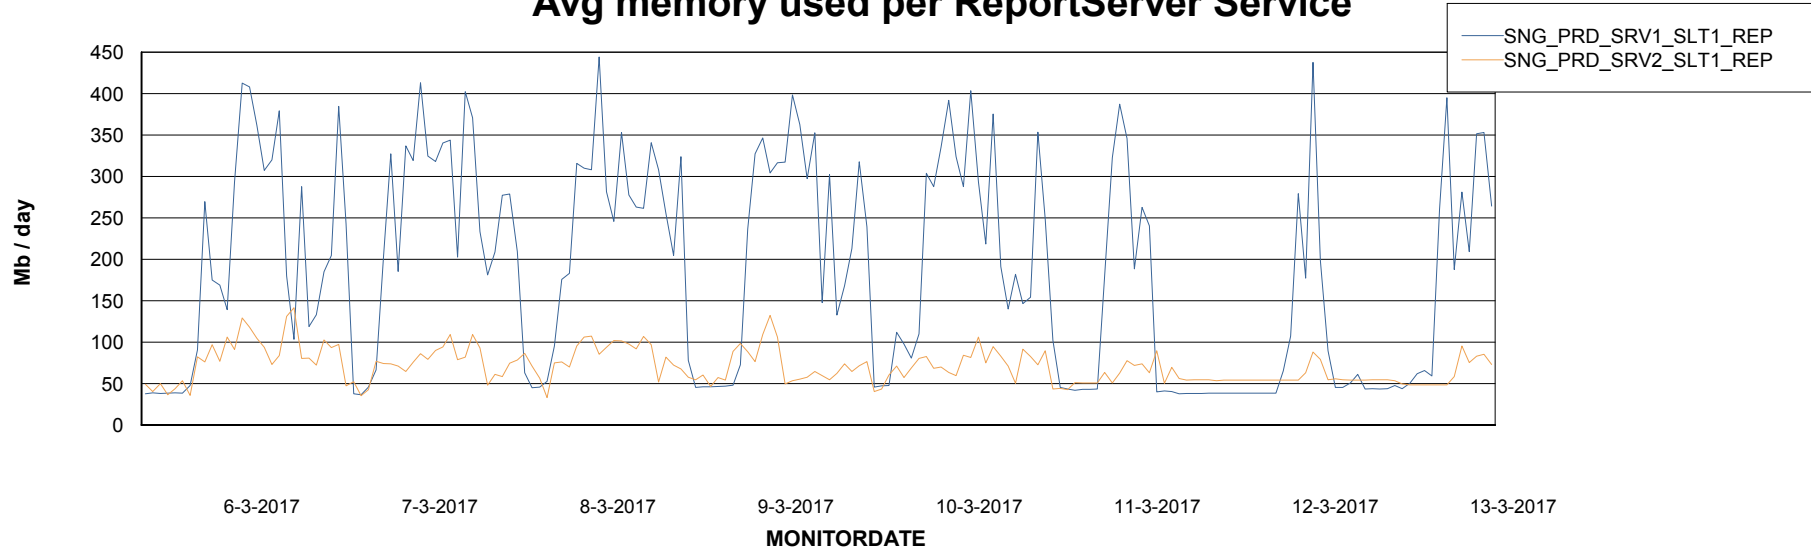

ABSSolute Application ReportServer Services

Avg memory used per ReportServer Service