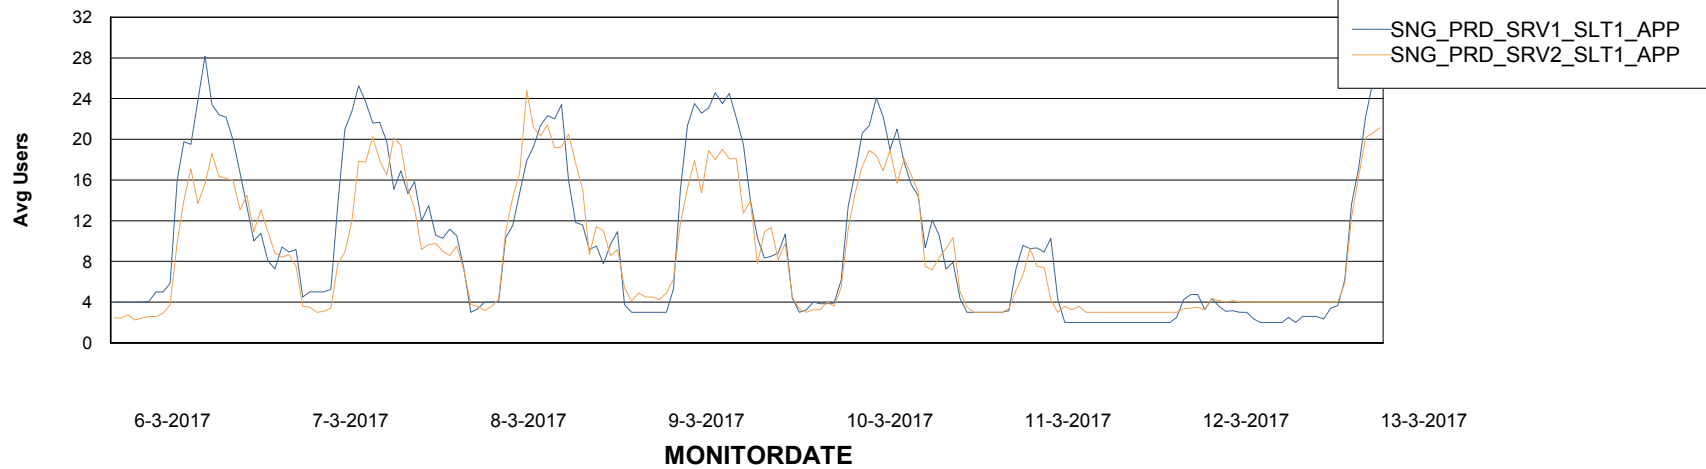

Weekly SLA Customer Report

Customer SNG_Production
Database ID 70

ABSSolute Application Server Services

Avg memory used per ABS Server Service

Avg users per day per ABS server

Weekly SLA Customer Report

Customer SNG_Production
Database ID 70