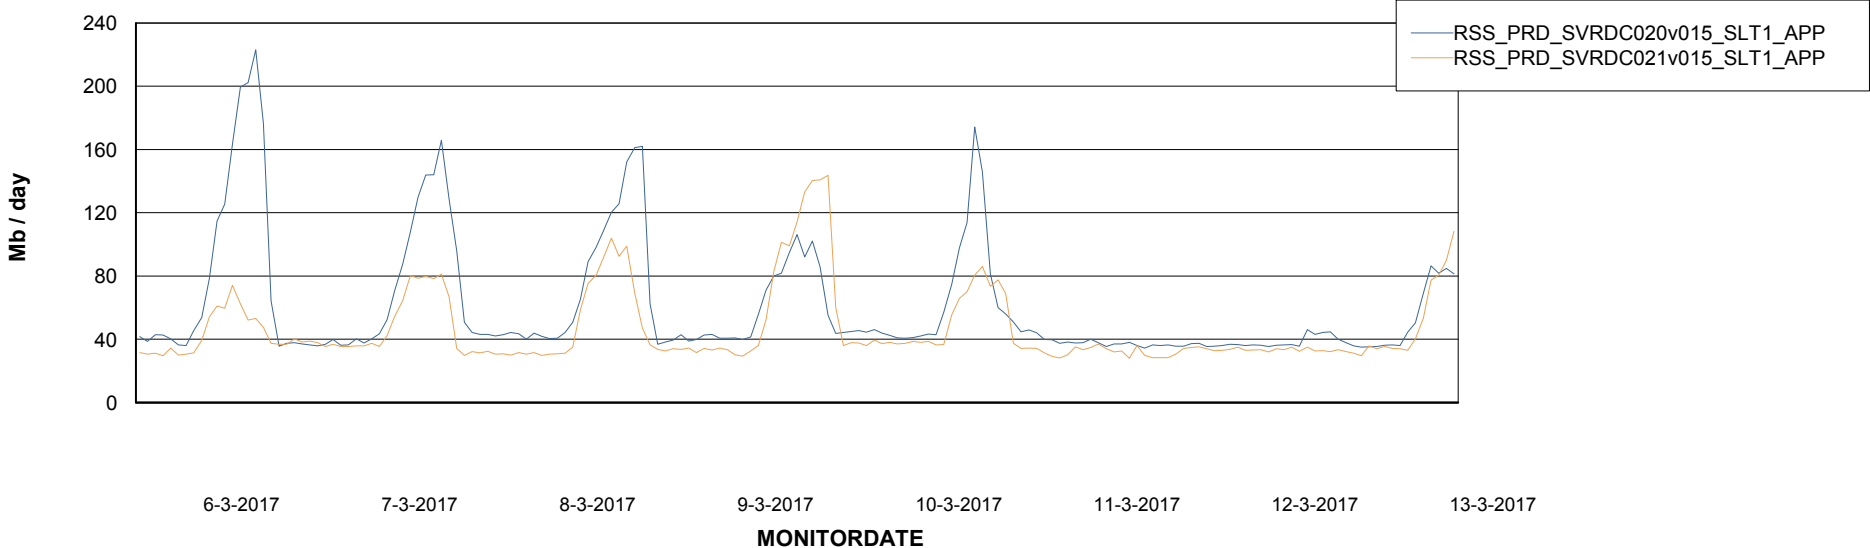

ABSSolute Application Server Services

Avg memory used per ABS Server Service