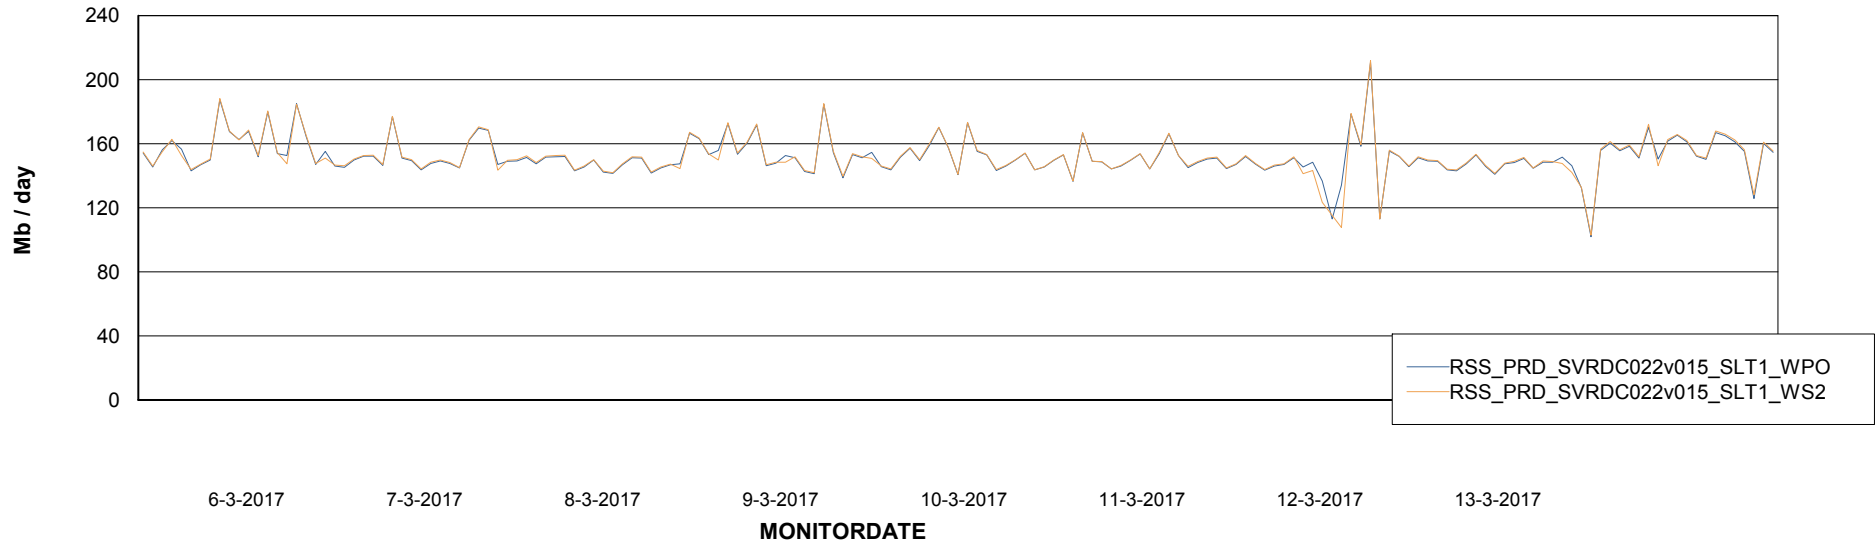

ABSolute Web Component Services

Avg memory used per ABS Web component