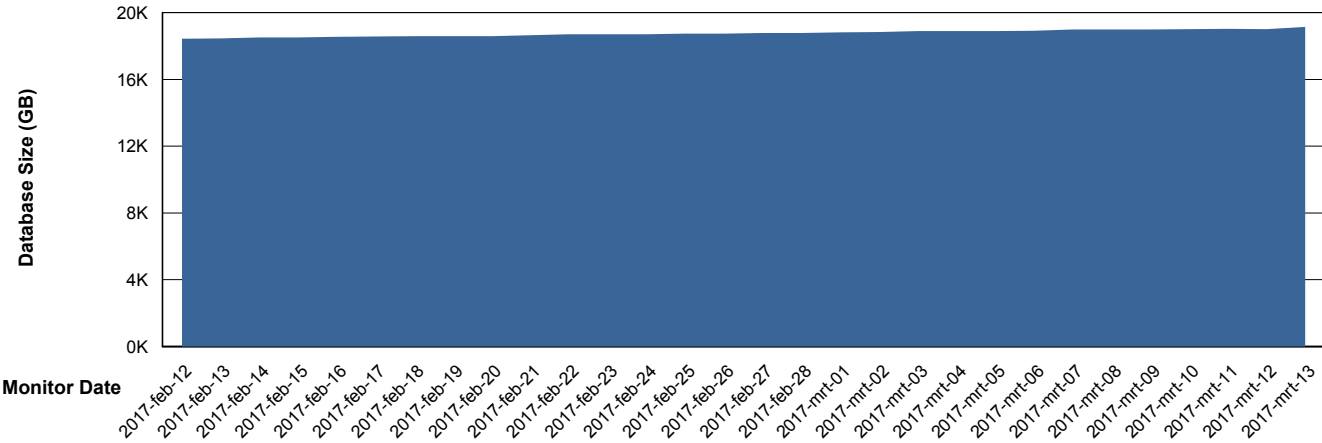

Database Performance RSSDB_Standby

DB Processes Max 150
DB Sessions Max 248

Weekly SLA Customer Report

Customer RSS Production
 Database ID 52

DATABASE SIZE RSSDB_Production

Database growth over last month