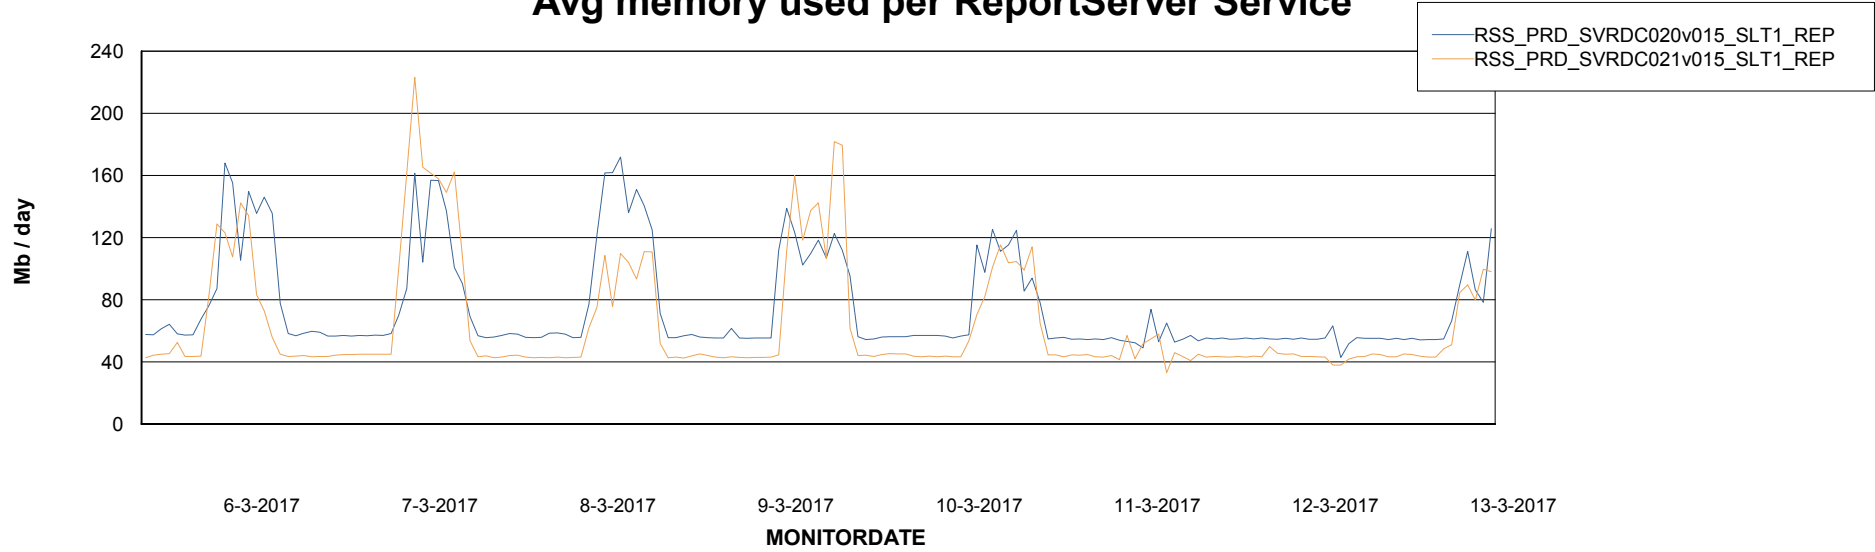

Avg memory used per ABS Server Service

Avg users per day per ABS server

Weekly SLA Customer Report

Customer RSS Production
Database ID 52

ABSSolute Application ReportServer Services

Avg memory used per ReportServer Service