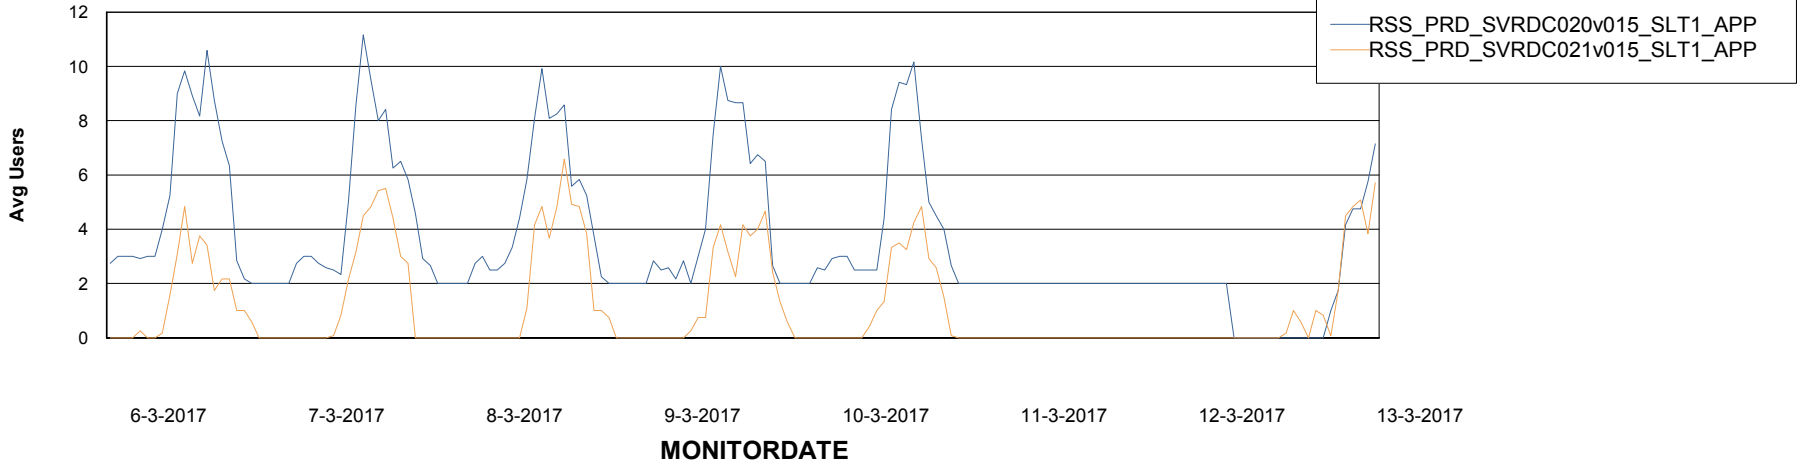

Avg users per day per ABS server