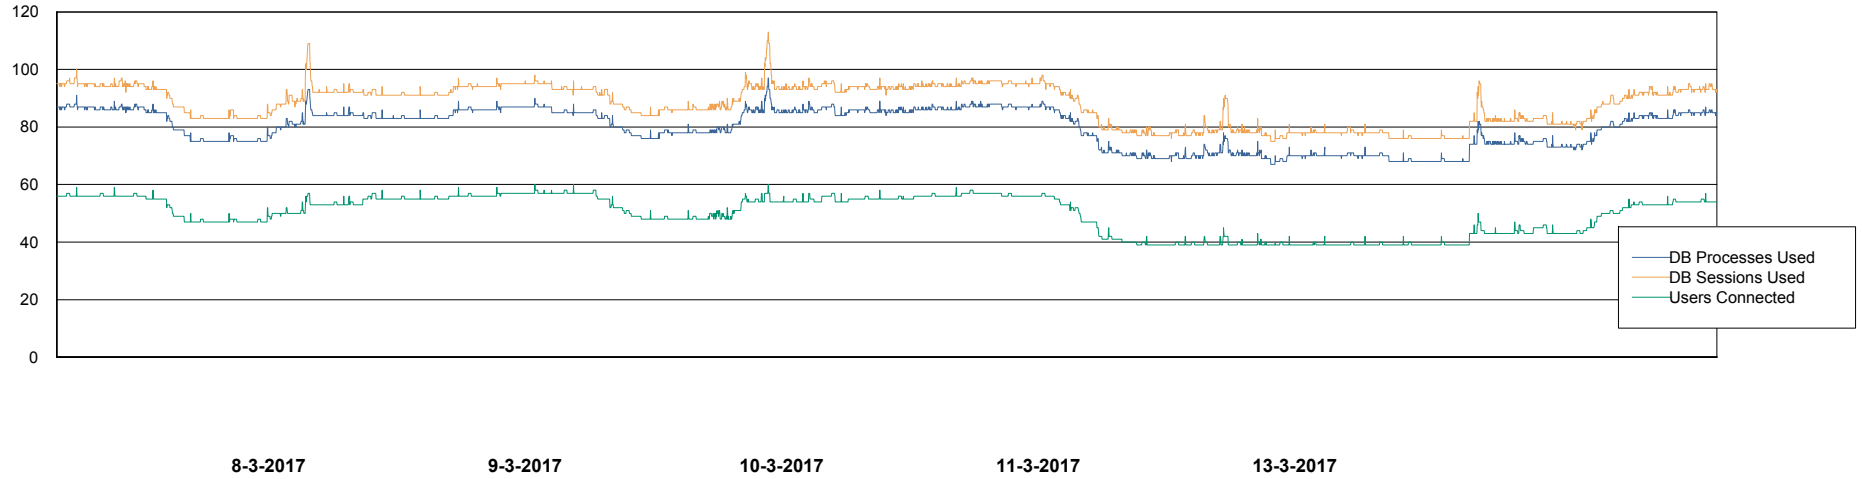

Database Performance RSSDB_Production

DB Processes Max 150
DB Sessions Max 248