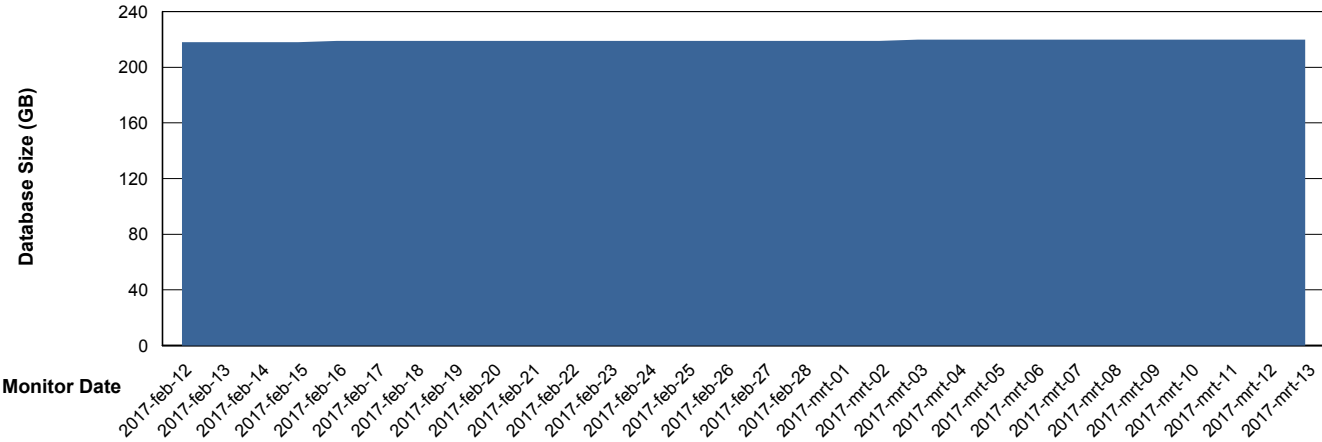

Database Performance PCODB_Standby

DB Processes Max 520
DB Sessions Max 804

Weekly SLA Customer Report

Customer PCO Production
 Database ID 44

DATABASE SIZE PCODB_Production

Database growth over last month