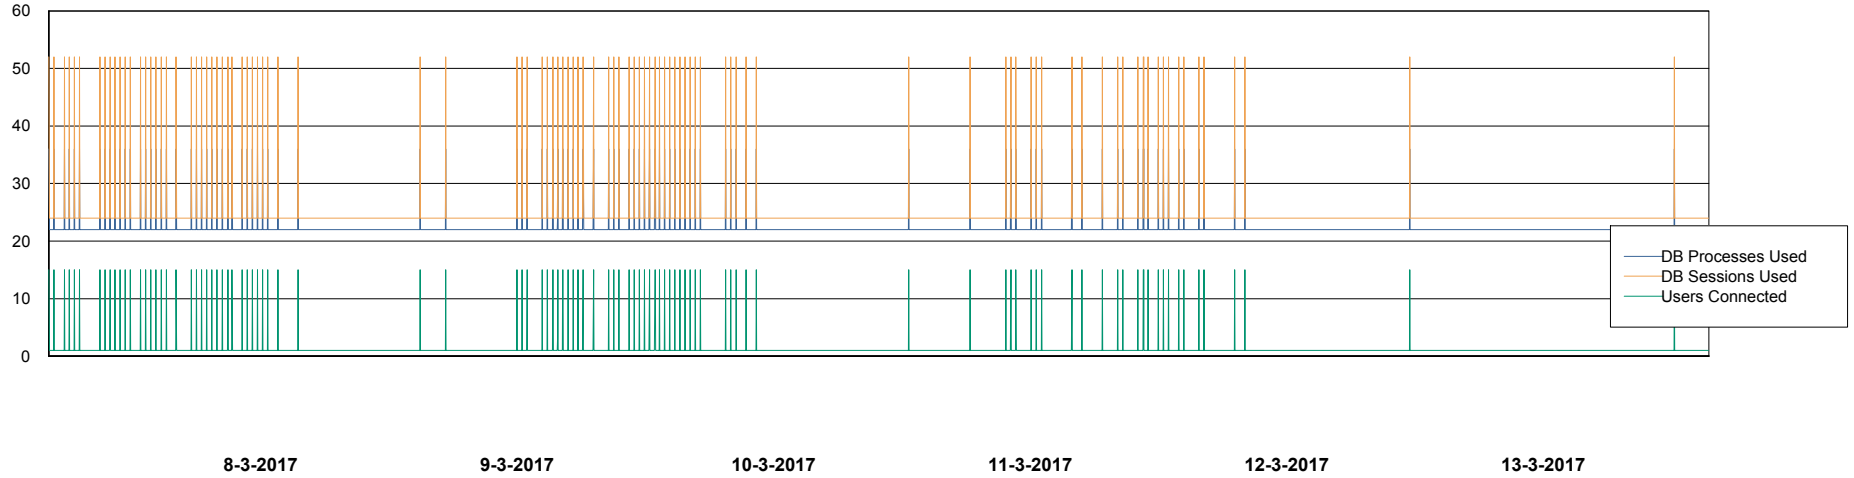

Database Performance PCODB_Standby

DB Processes Max 520
DB Sessions Max 804