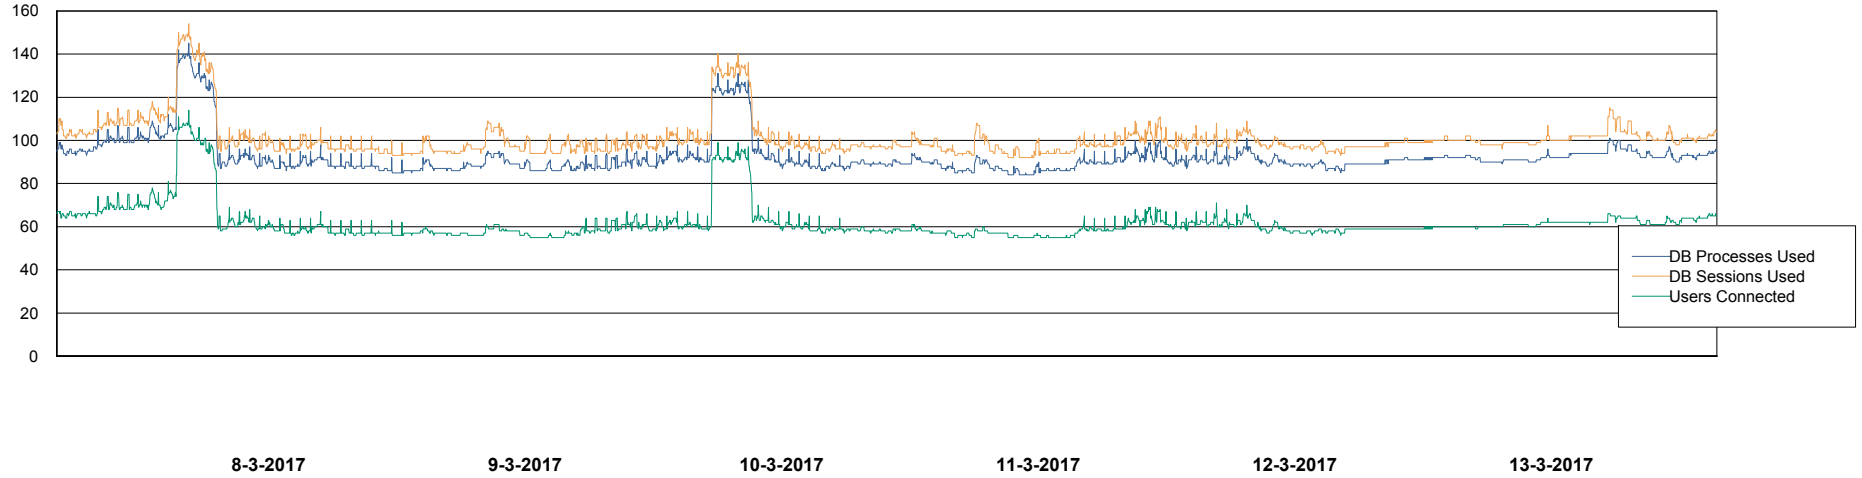

Harddisk Usage PCO_PRD_ORACLE2

	Free disk space on c: (%)	Total disk space on c: (Gb)	Free disk space on d: (%)	Total disk space on d: (Gb)
13-3-2017	72	279	59	838
12-3-2017	72	279	59	838
11-3-2017	72	279	59	838
10-3-2017	72	279	59	838
9-3-2017	72	279	60	838
8-3-2017	72	279	60	838
7-3-2017	72	279	61	838

Weekly SLA Customer Report

Customer PCO Production
Database ID 44

Database Performance PCODB_Production

DB Processes Max 300
DB Sessions Max 480

Weekly SLA Customer Report

Customer PCO Production
Database ID 44